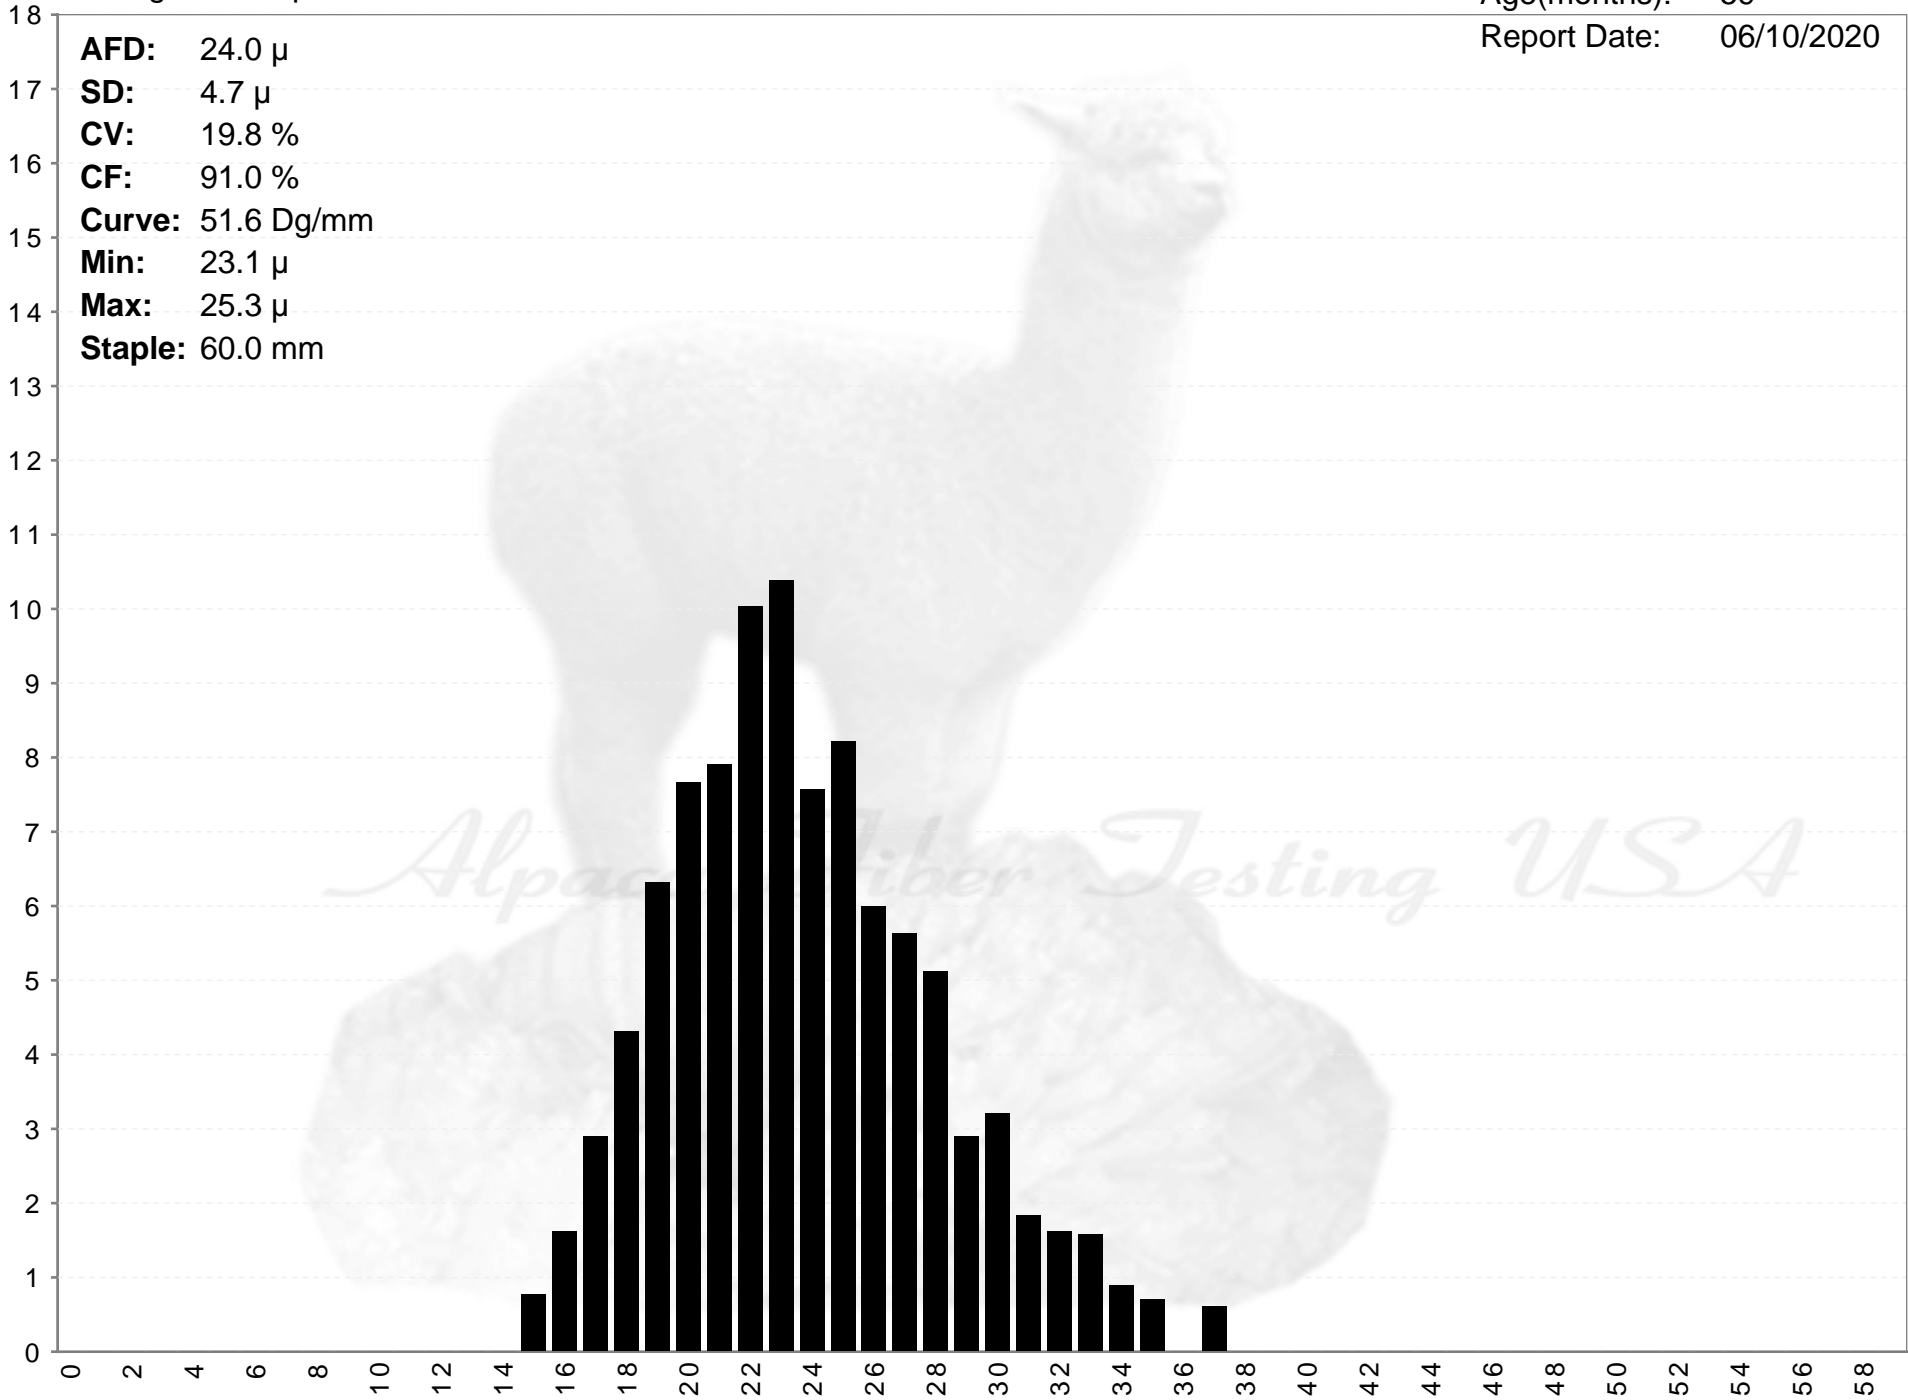

Smiling Moon Alpaca

SMILING MOON'S ABSOLUTELY FLAWLESS

Age(months): 59
Report Date: 06/10/2020

AFD: 24.0 μ
SD: 4.7 μ
CV: 19.8 %
CF: 91.0 %
Curve: 51.6 Dg/mm
Min: 23.1 μ
Max: 25.3 μ
Staple: 60.0 mm

% of Fibers

Alpaca Fiber Testing USA

SMILING MOON'S ABSOLUTELY FLAWLESS

AFD: 24.0 μ
SD: 4.7 μ
CV: 19.8 %
CF: 91.0 %
Curve: 51.6 Dg/mm
Min: 23.1 μ
Max: 25.3 μ
Staple: 60.0 mm