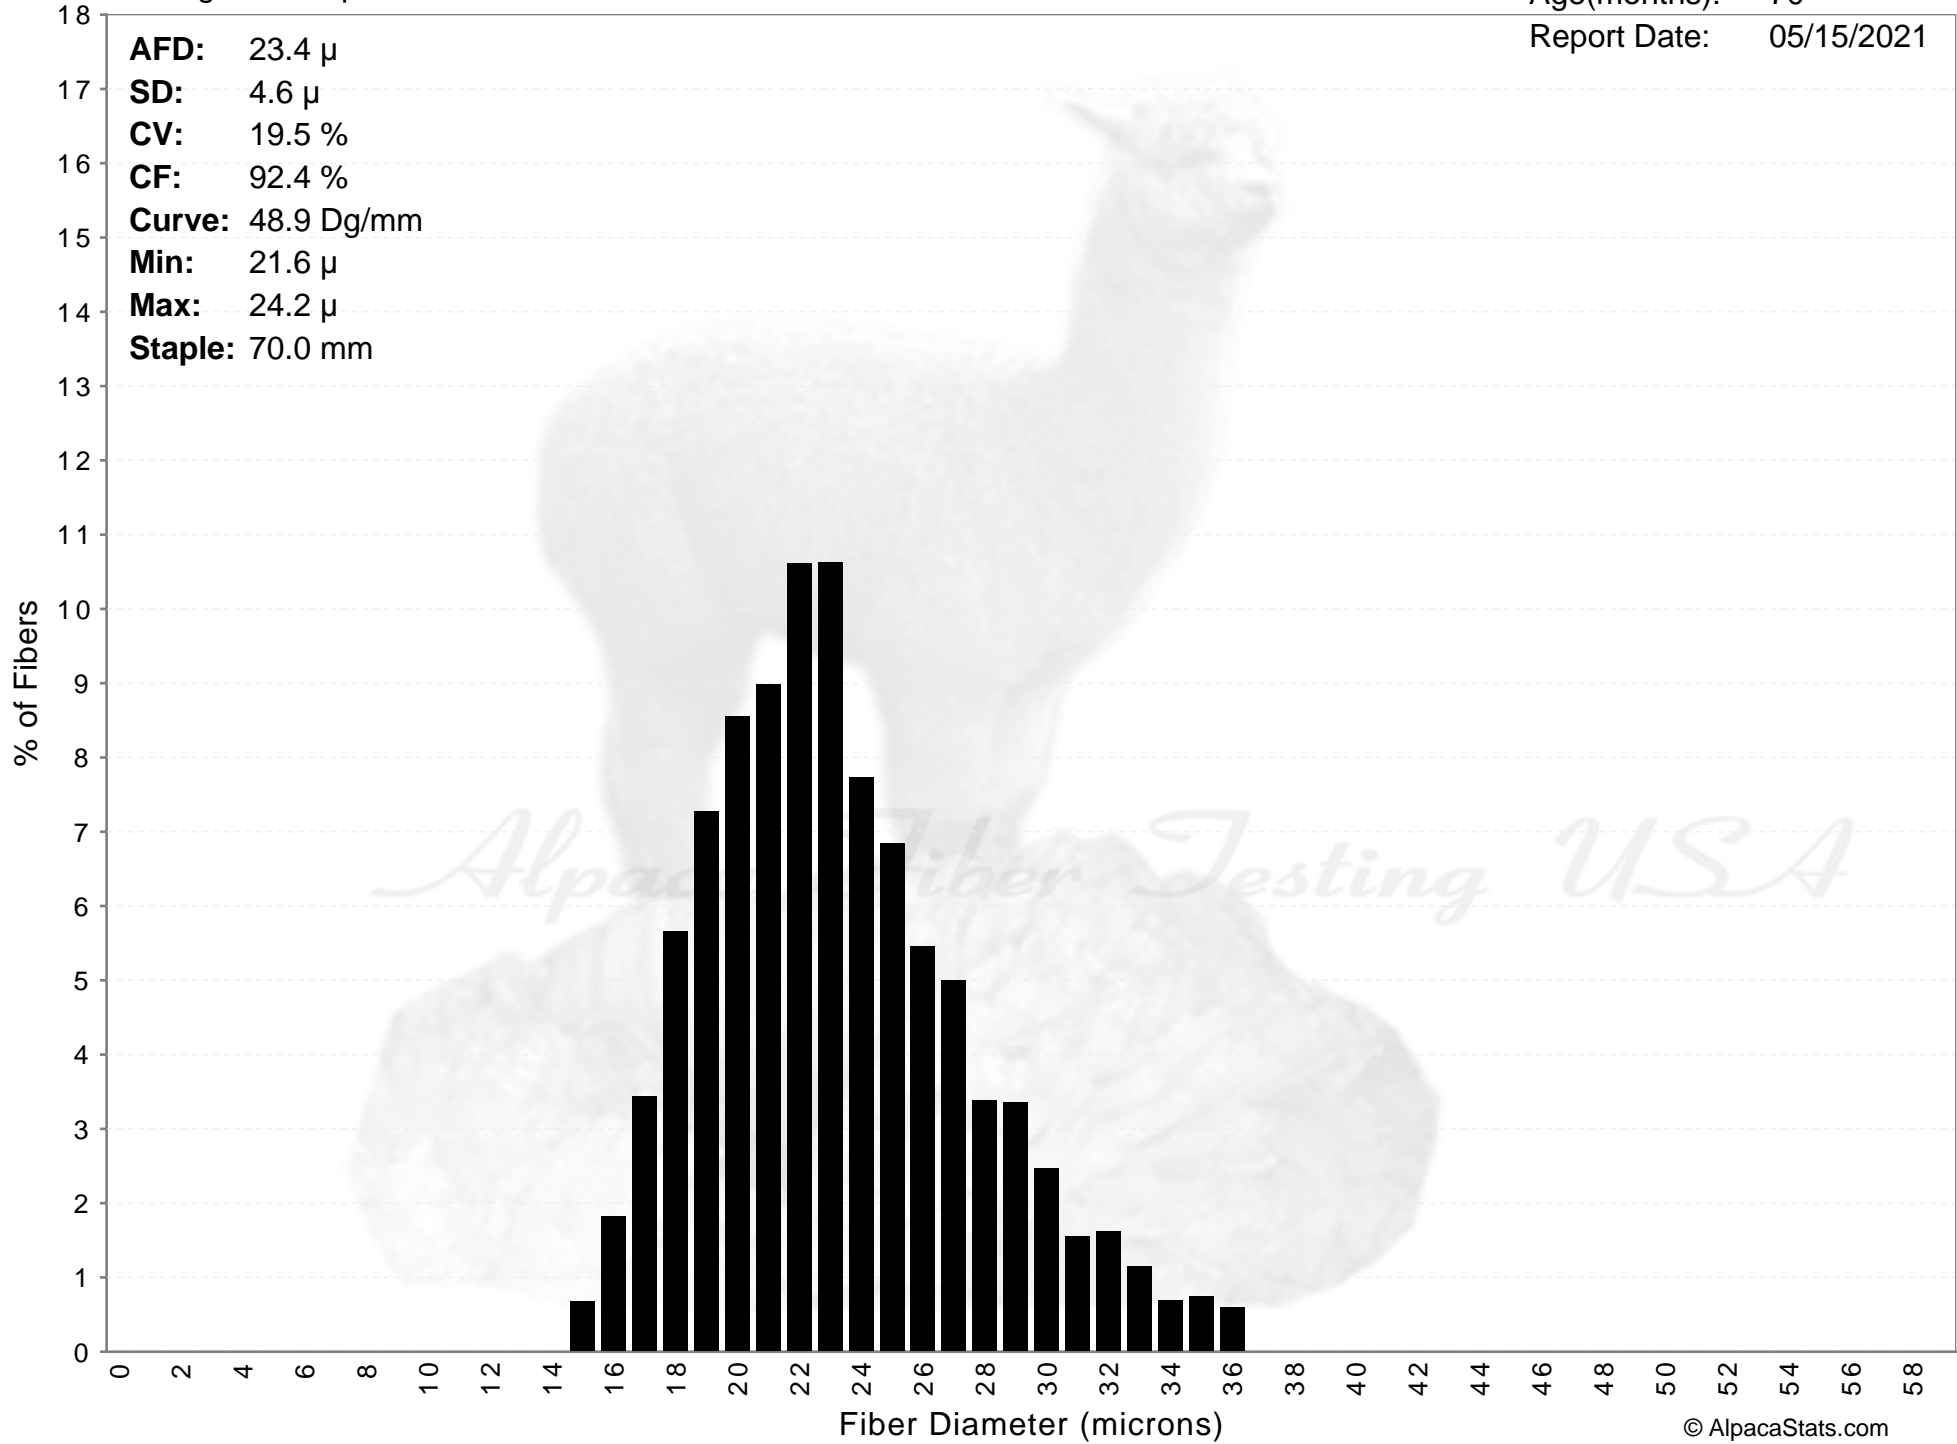

Smiling Moon Alpaca

SMILING MOON'S PEPPERMINT PATTIE

Age(months): 70
Report Date: 05/15/2021

AFD: 23.4 μ
SD: 4.6 μ
CV: 19.5 %
CF: 92.4 %
Curve: 48.9 Dg/mm
Min: 21.6 μ
Max: 24.2 μ
Staple: 70.0 mm

SMILING MOON'S PEPPERMINT PATTIE

AFD: 23.4 μ
SD: 4.6 μ
CV: 19.5 %
CF: 92.4 %
Curve: 48.9 Dg/mm
Min: 21.6 μ
Max: 24.2 μ
Staple: 70.0 mm