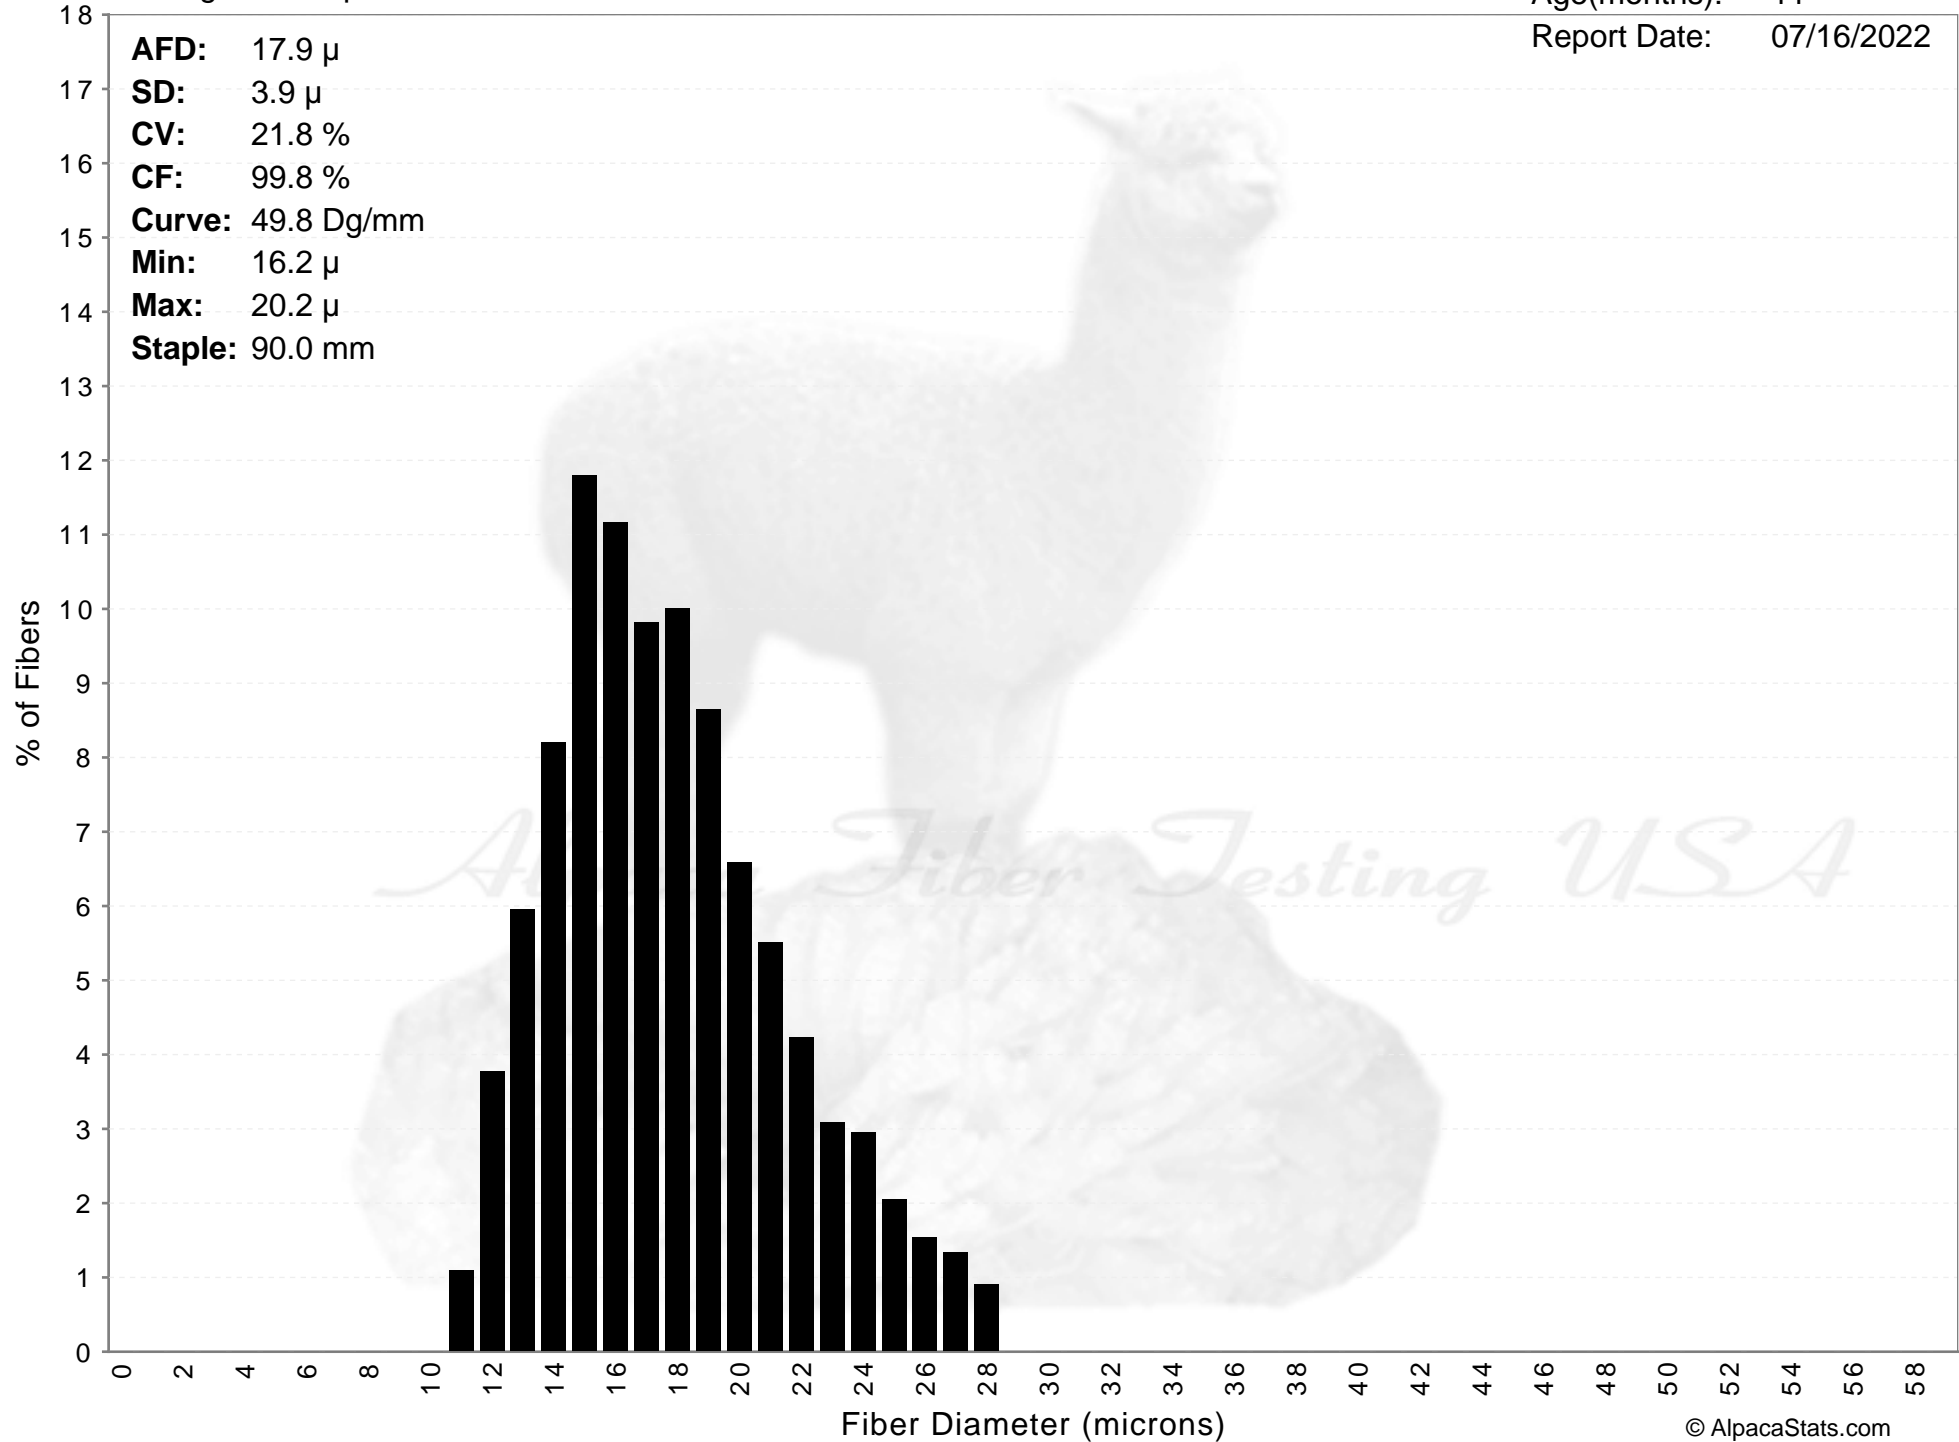

SMILING MOON'S RIGEL'S RAINE

AFD: 17.9 μ
SD: 3.9 μ
CV: 21.8 %
CF: 99.8 %
Curve: 49.8 Dg/mm
Min: 16.2 μ
Max: 20.2 μ
Staple: 90.0 mm

SMILING MOON'S RIGEL'S RAINE

AFD: 17.9 μ
SD: 3.9 μ
CV: 21.8 %
CF: 99.8 %
Curve: 49.8 Dg/mm
Min: 16.2 μ
Max: 20.2 μ
Staple: 90.0 mm