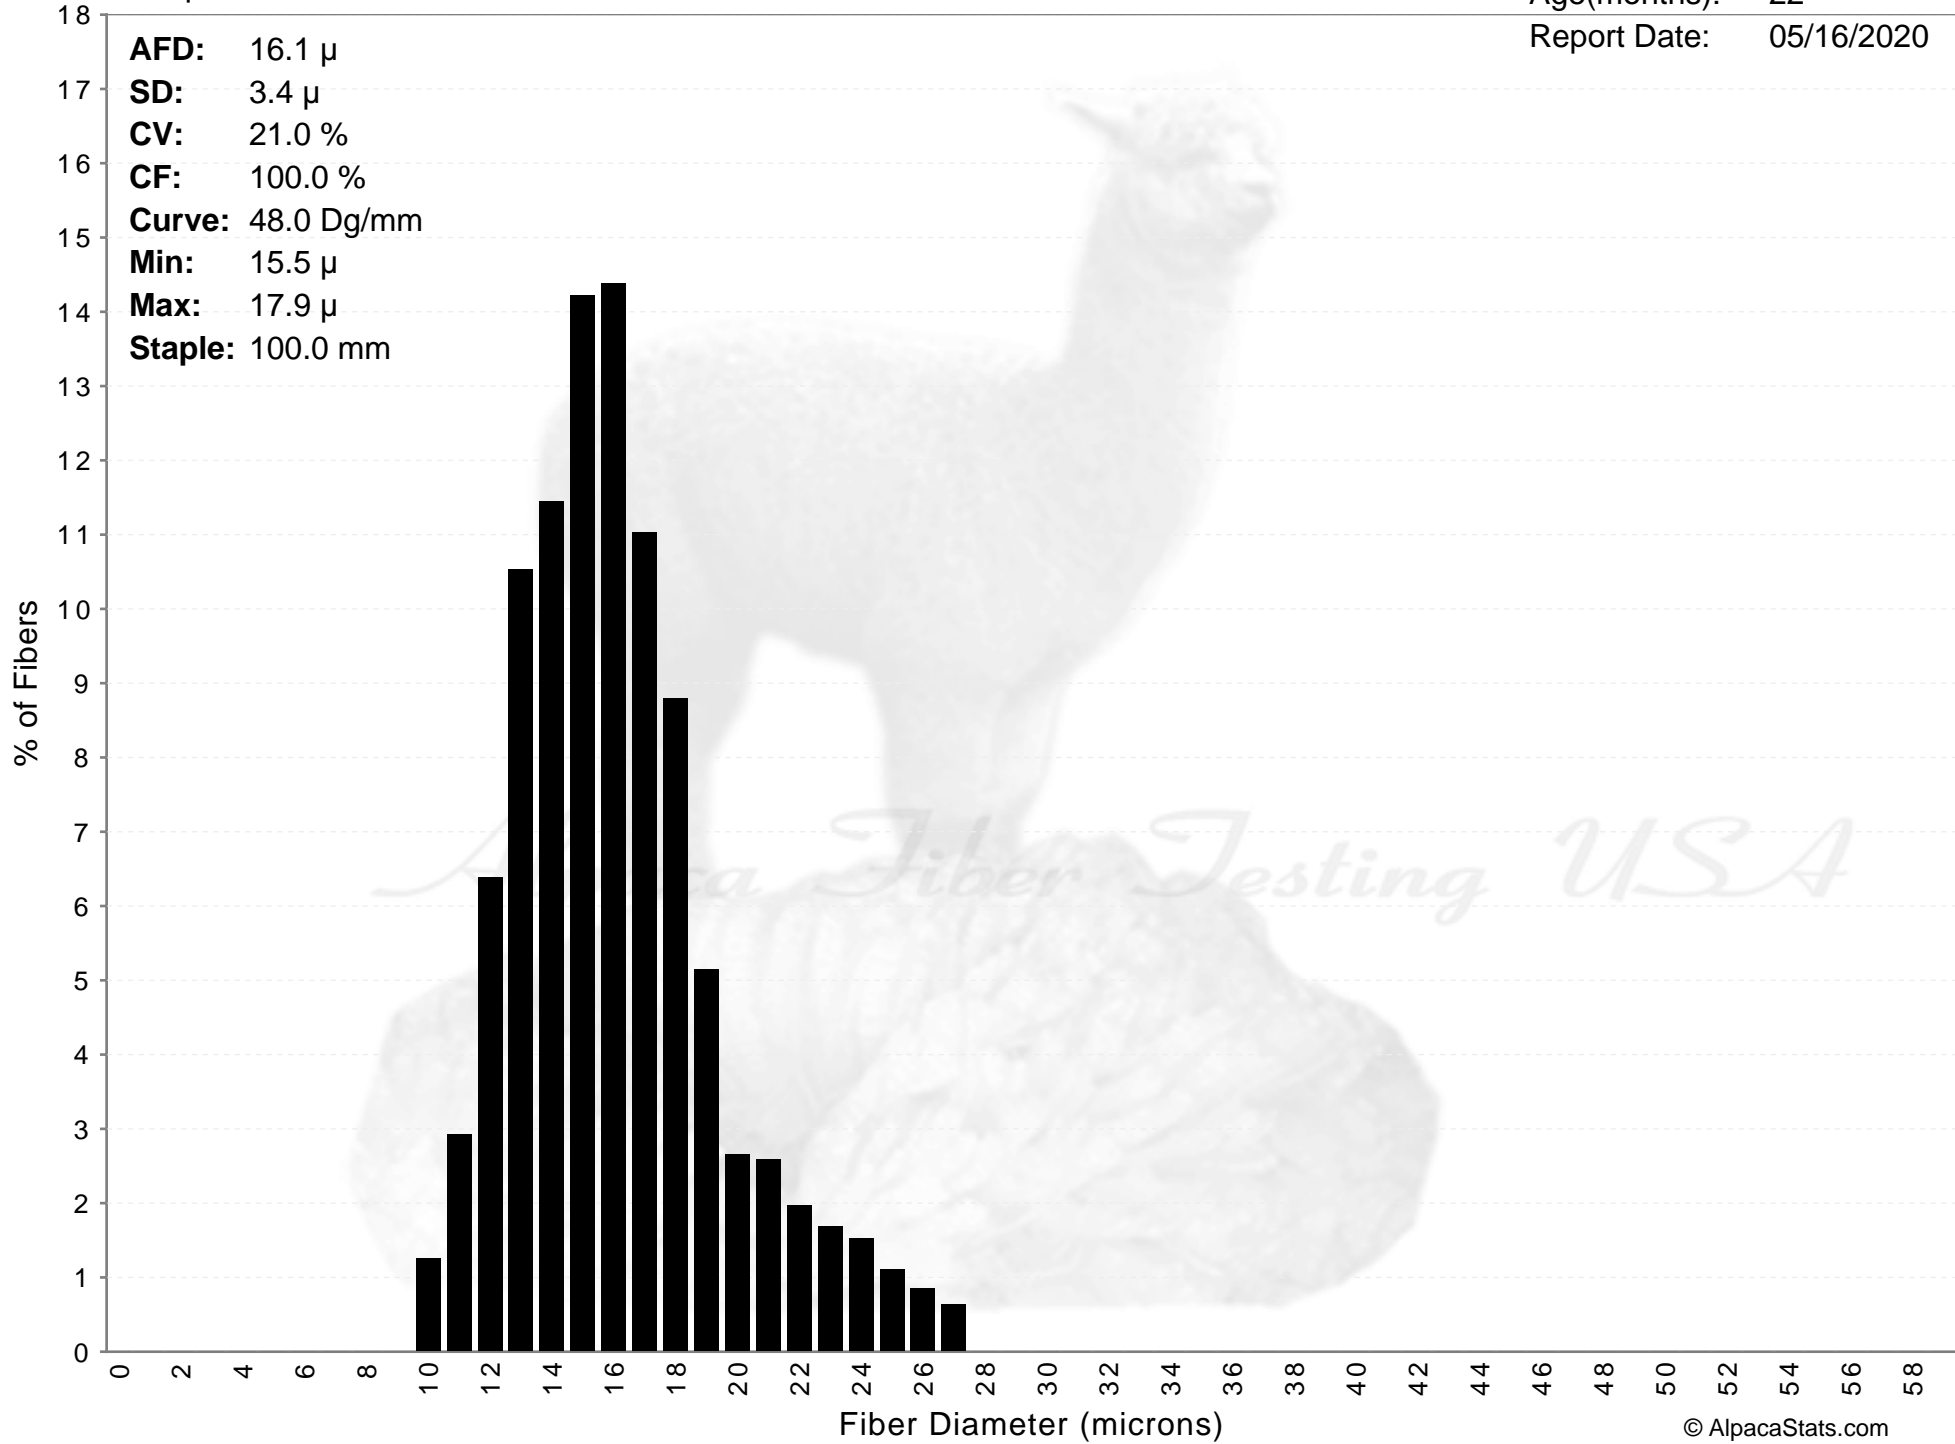

KJ Alpacas

CHILLY SPICE ALYST

Age(months): 22
Report Date: 05/16/2020

AFD: 16.1 μ
SD: 3.4 μ
CV: 21.0 %
CF: 100.0 %
Curve: 48.0 Dg/mm
Min: 15.5 μ
Max: 17.9 μ
Staple: 100.0 mm

KJ Alpacas

CHILLY SPICE ALYST

Age(months): 22
Report Date: 05/16/2020

AFD: 16.1 μ
SD: 3.4 μ
CV: 21.0 %
CF: 100.0 %
Curve: 48.0 Dg/mm
Min: 15.5 μ
Max: 17.9 μ
Staple: 100.0 mm