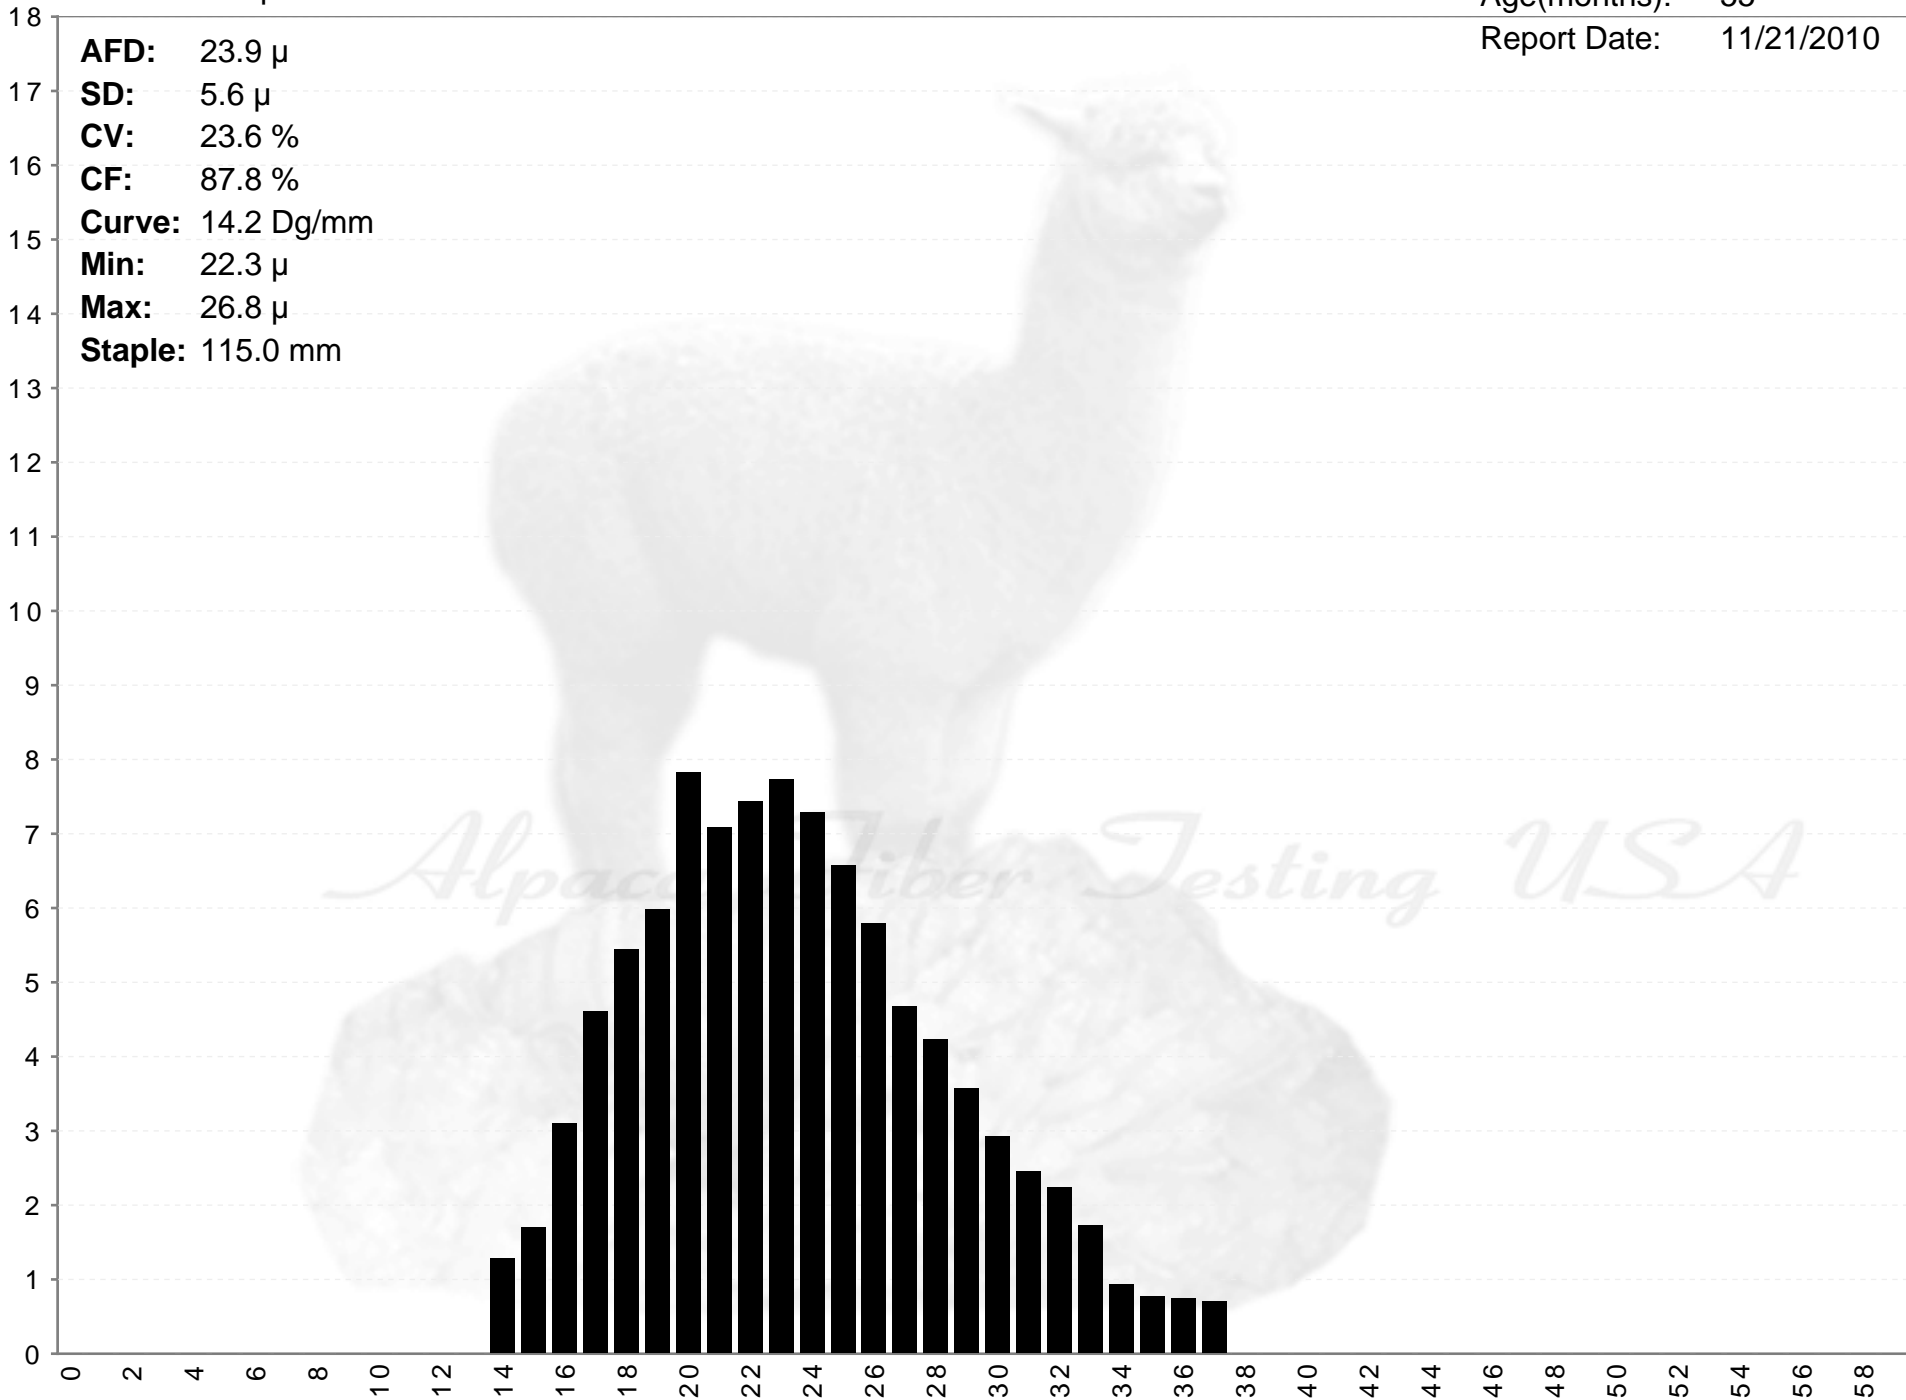

Flame Pool Alpacas

POLNAYA LUNA

Age(months): 55
Report Date: 11/21/2010

AFD: 23.9 μ
SD: 5.6 μ
CV: 23.6 %
CF: 87.8 %
Curve: 14.2 Dg/mm
Min: 22.3 μ
Max: 26.8 μ
Staple: 115.0 mm

% of Fibers

Alpaca Fiber Testing USA

Fiber Diameter (microns)

POLNAYA LUNA

AFD: 23.9 μ
SD: 5.6 μ
CV: 23.6 %
CF: 87.8 %
Curve: 14.2 Dg/mm
Min: 22.3 μ
Max: 26.8 μ
Staple: 115.0 mm