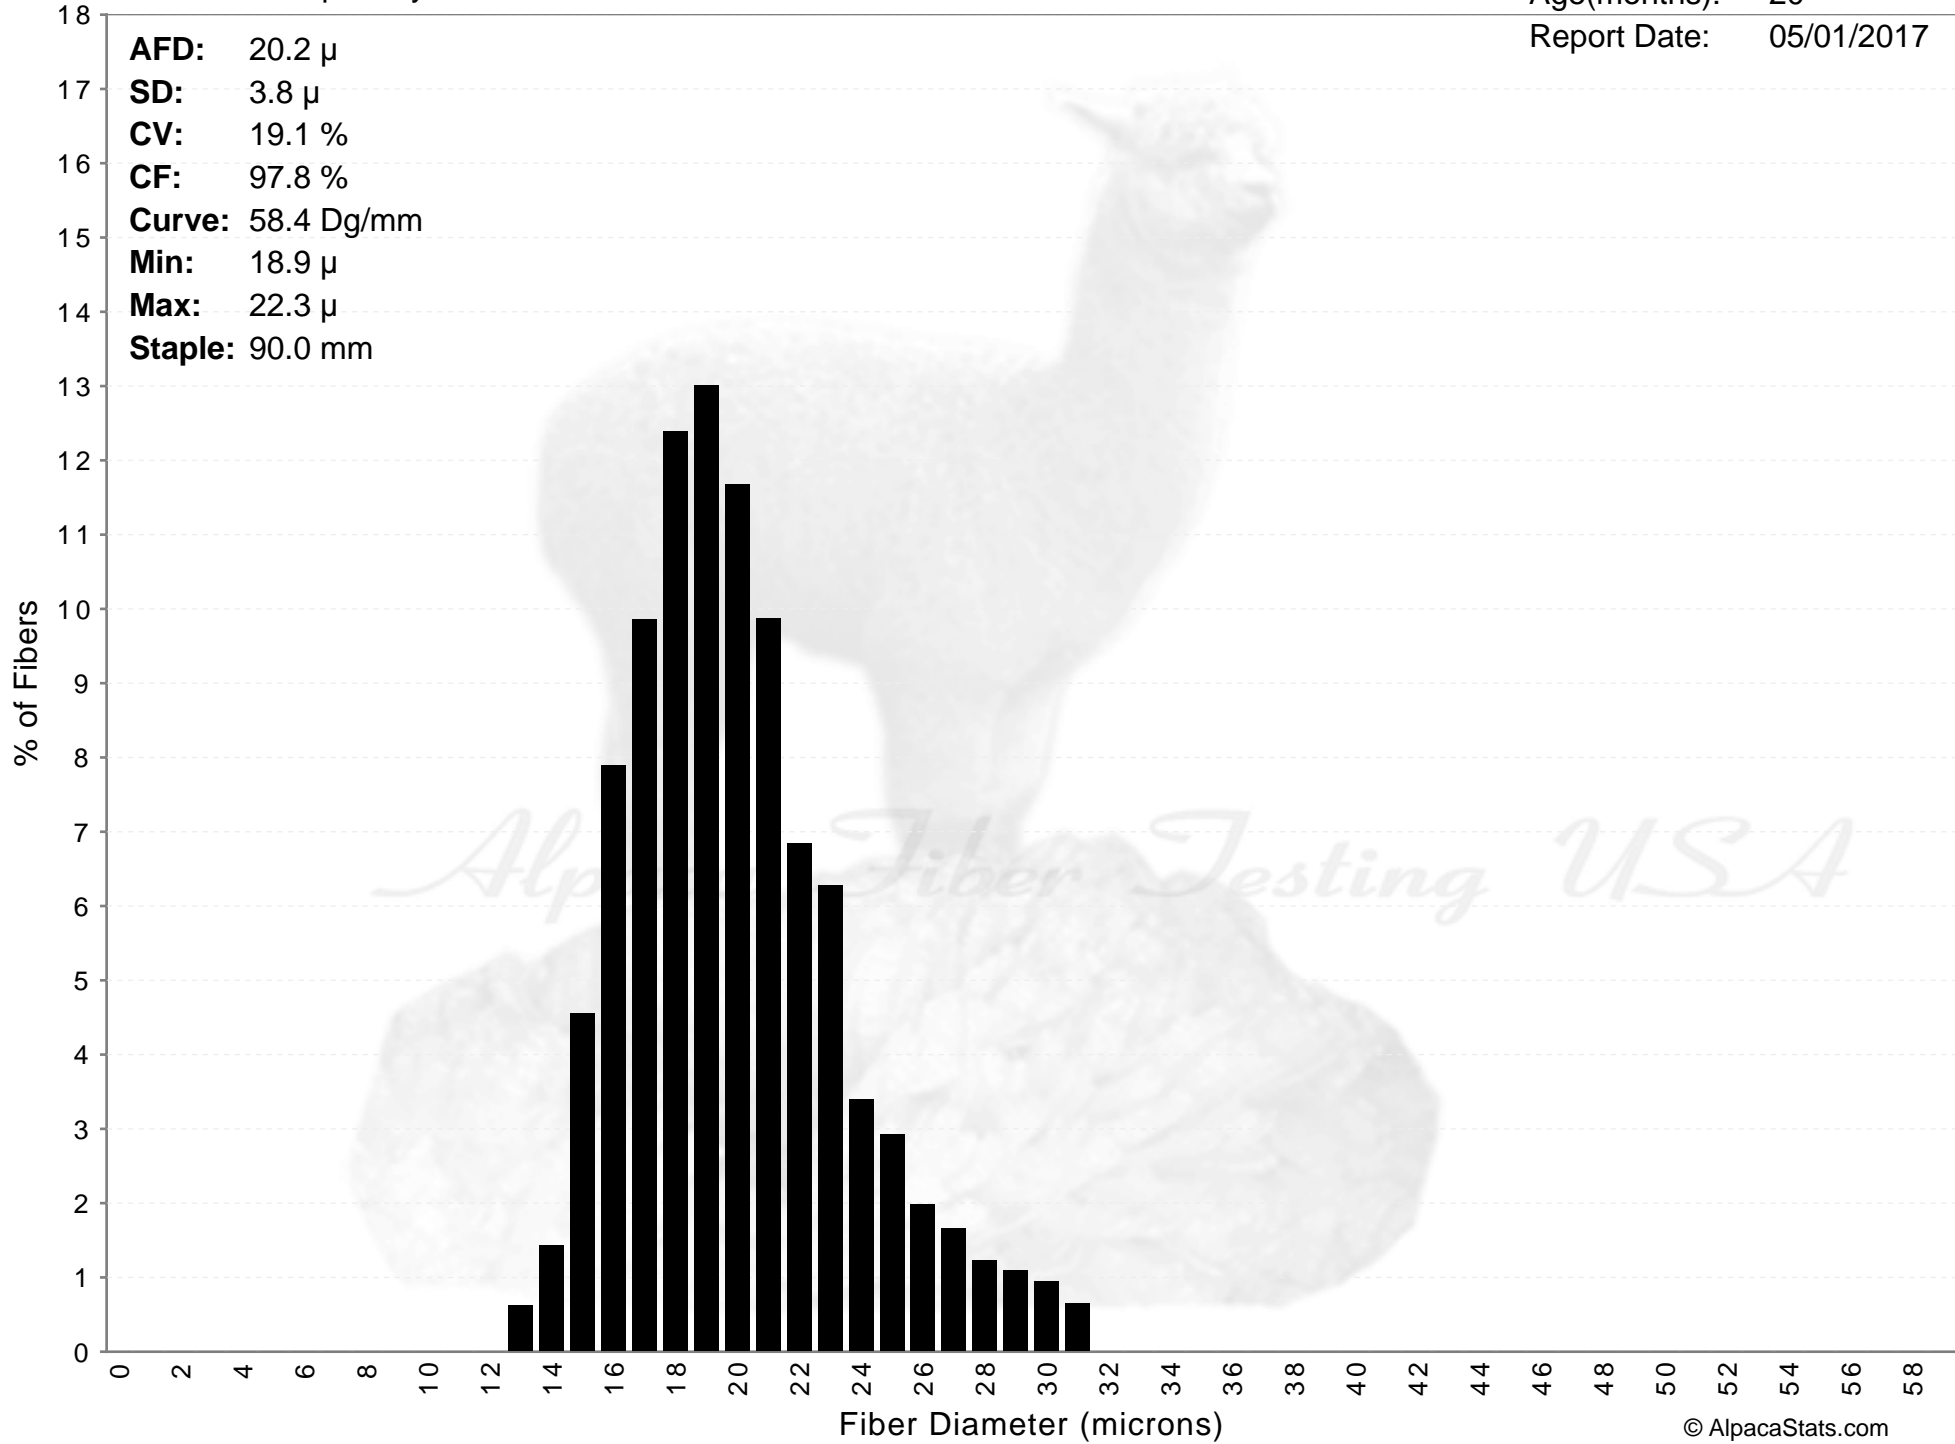

Heart & Soul Spinnery

PROTEGE

Age(months): 20
Report Date: 05/01/2017

AFD: 20.2 μ
SD: 3.8 μ
CV: 19.1 %
CF: 97.8 %
Curve: 58.4 Dg/mm
Min: 18.9 μ
Max: 22.3 μ
Staple: 90.0 mm

PROTEGE

AFD: 20.2 μ
SD: 3.8 μ
CV: 19.1 %
CF: 97.8 %
Curve: 58.4 Dg/mm
Min: 18.9 μ
Max: 22.3 μ
Staple: 90.0 mm