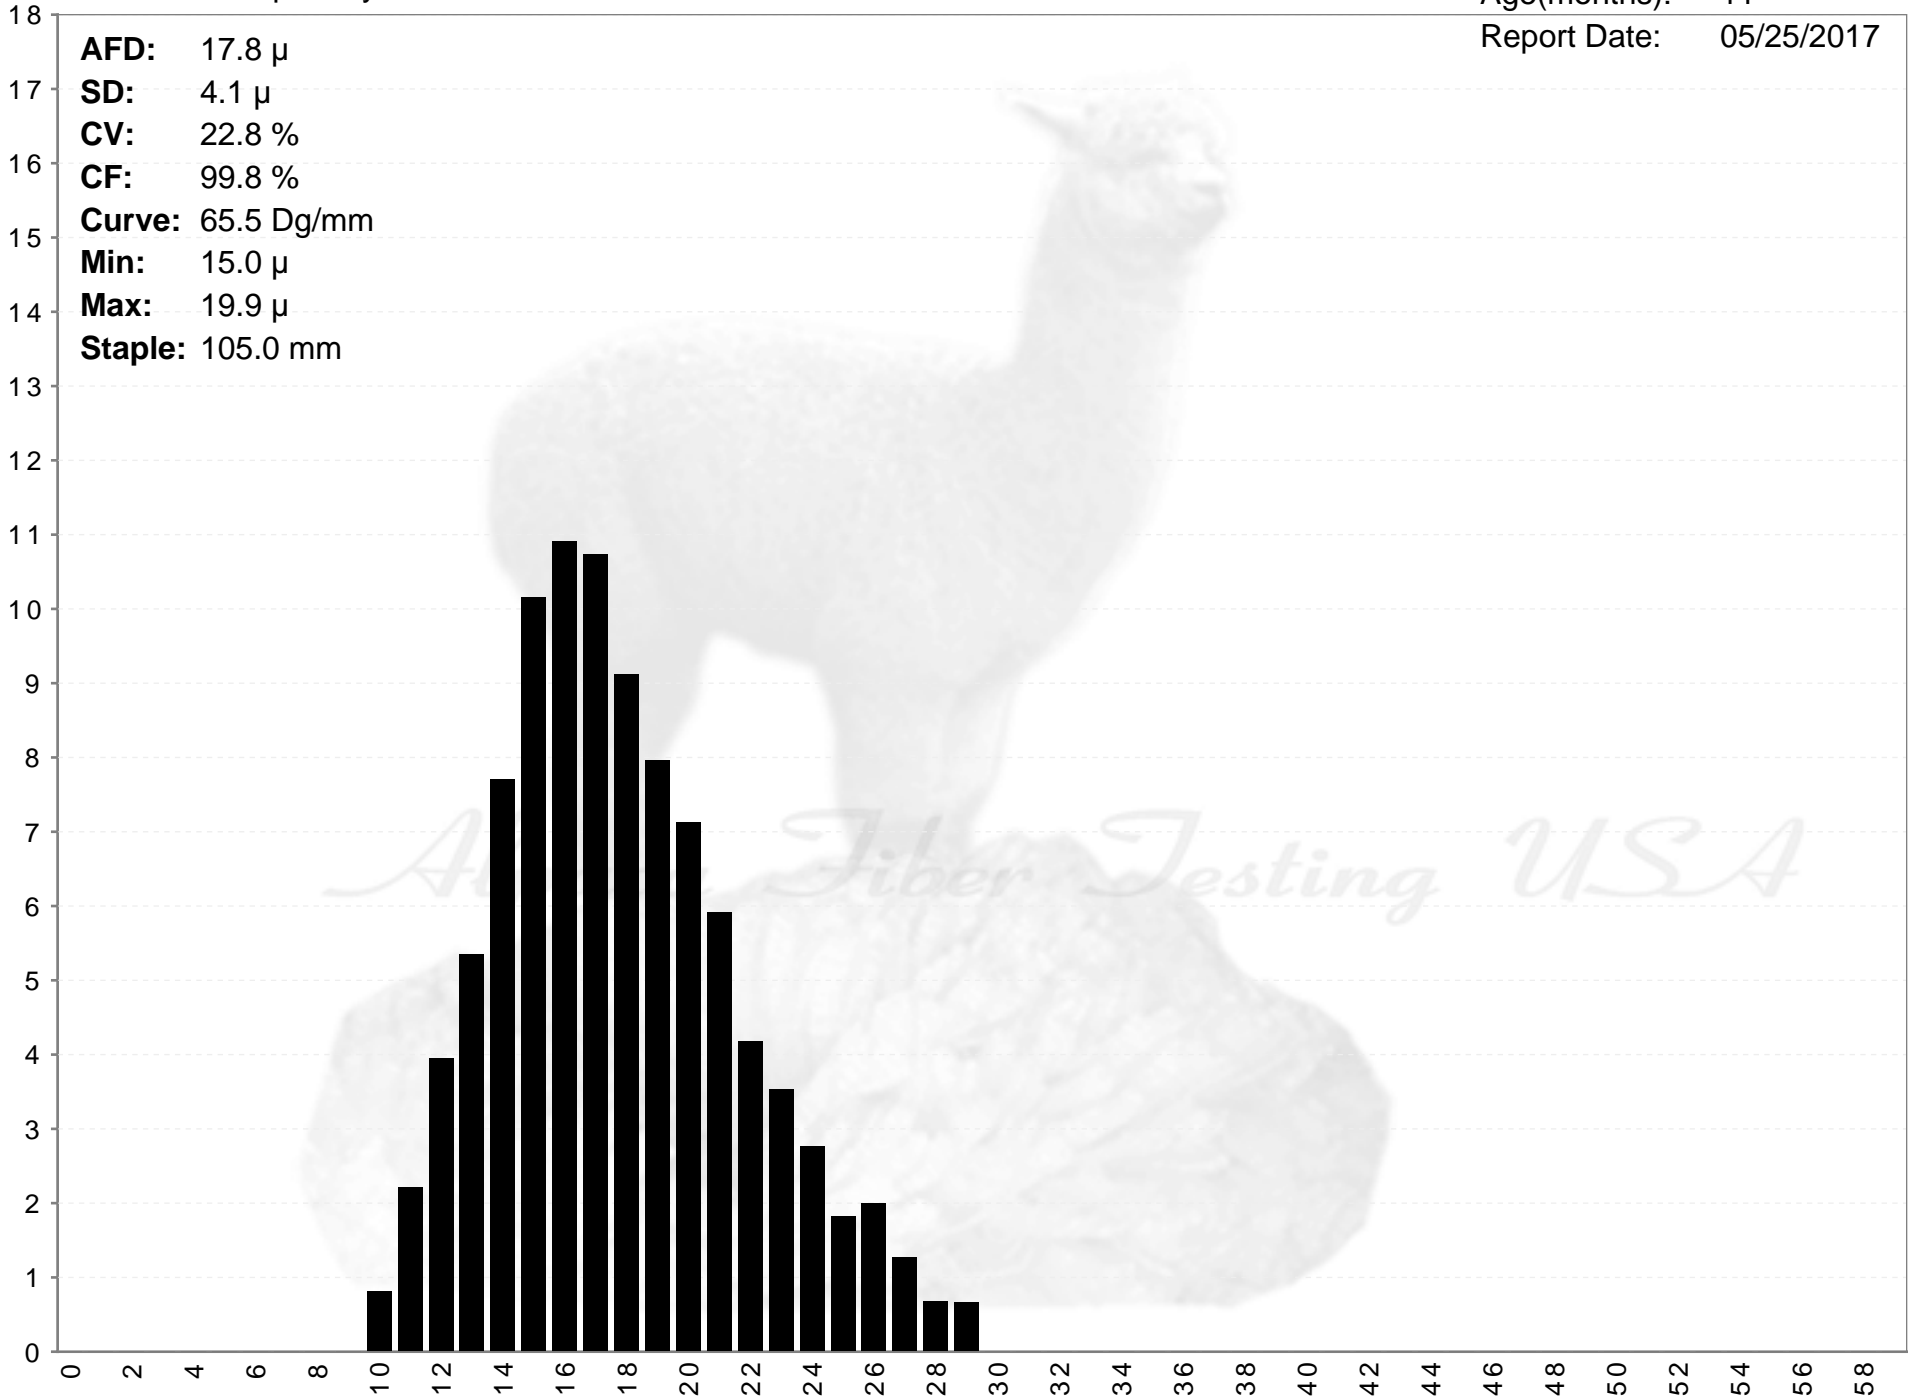

Heart & Soul Spinnery

AMT JULIO

Age(months): 11
Report Date: 05/25/2017

AFD: 17.8 μ
SD: 4.1 μ
CV: 22.8 %
CF: 99.8 %
Curve: 65.5 Dg/mm
Min: 15.0 μ
Max: 19.9 μ
Staple: 105.0 mm

% of Fibers

Fiber Diameter (microns)