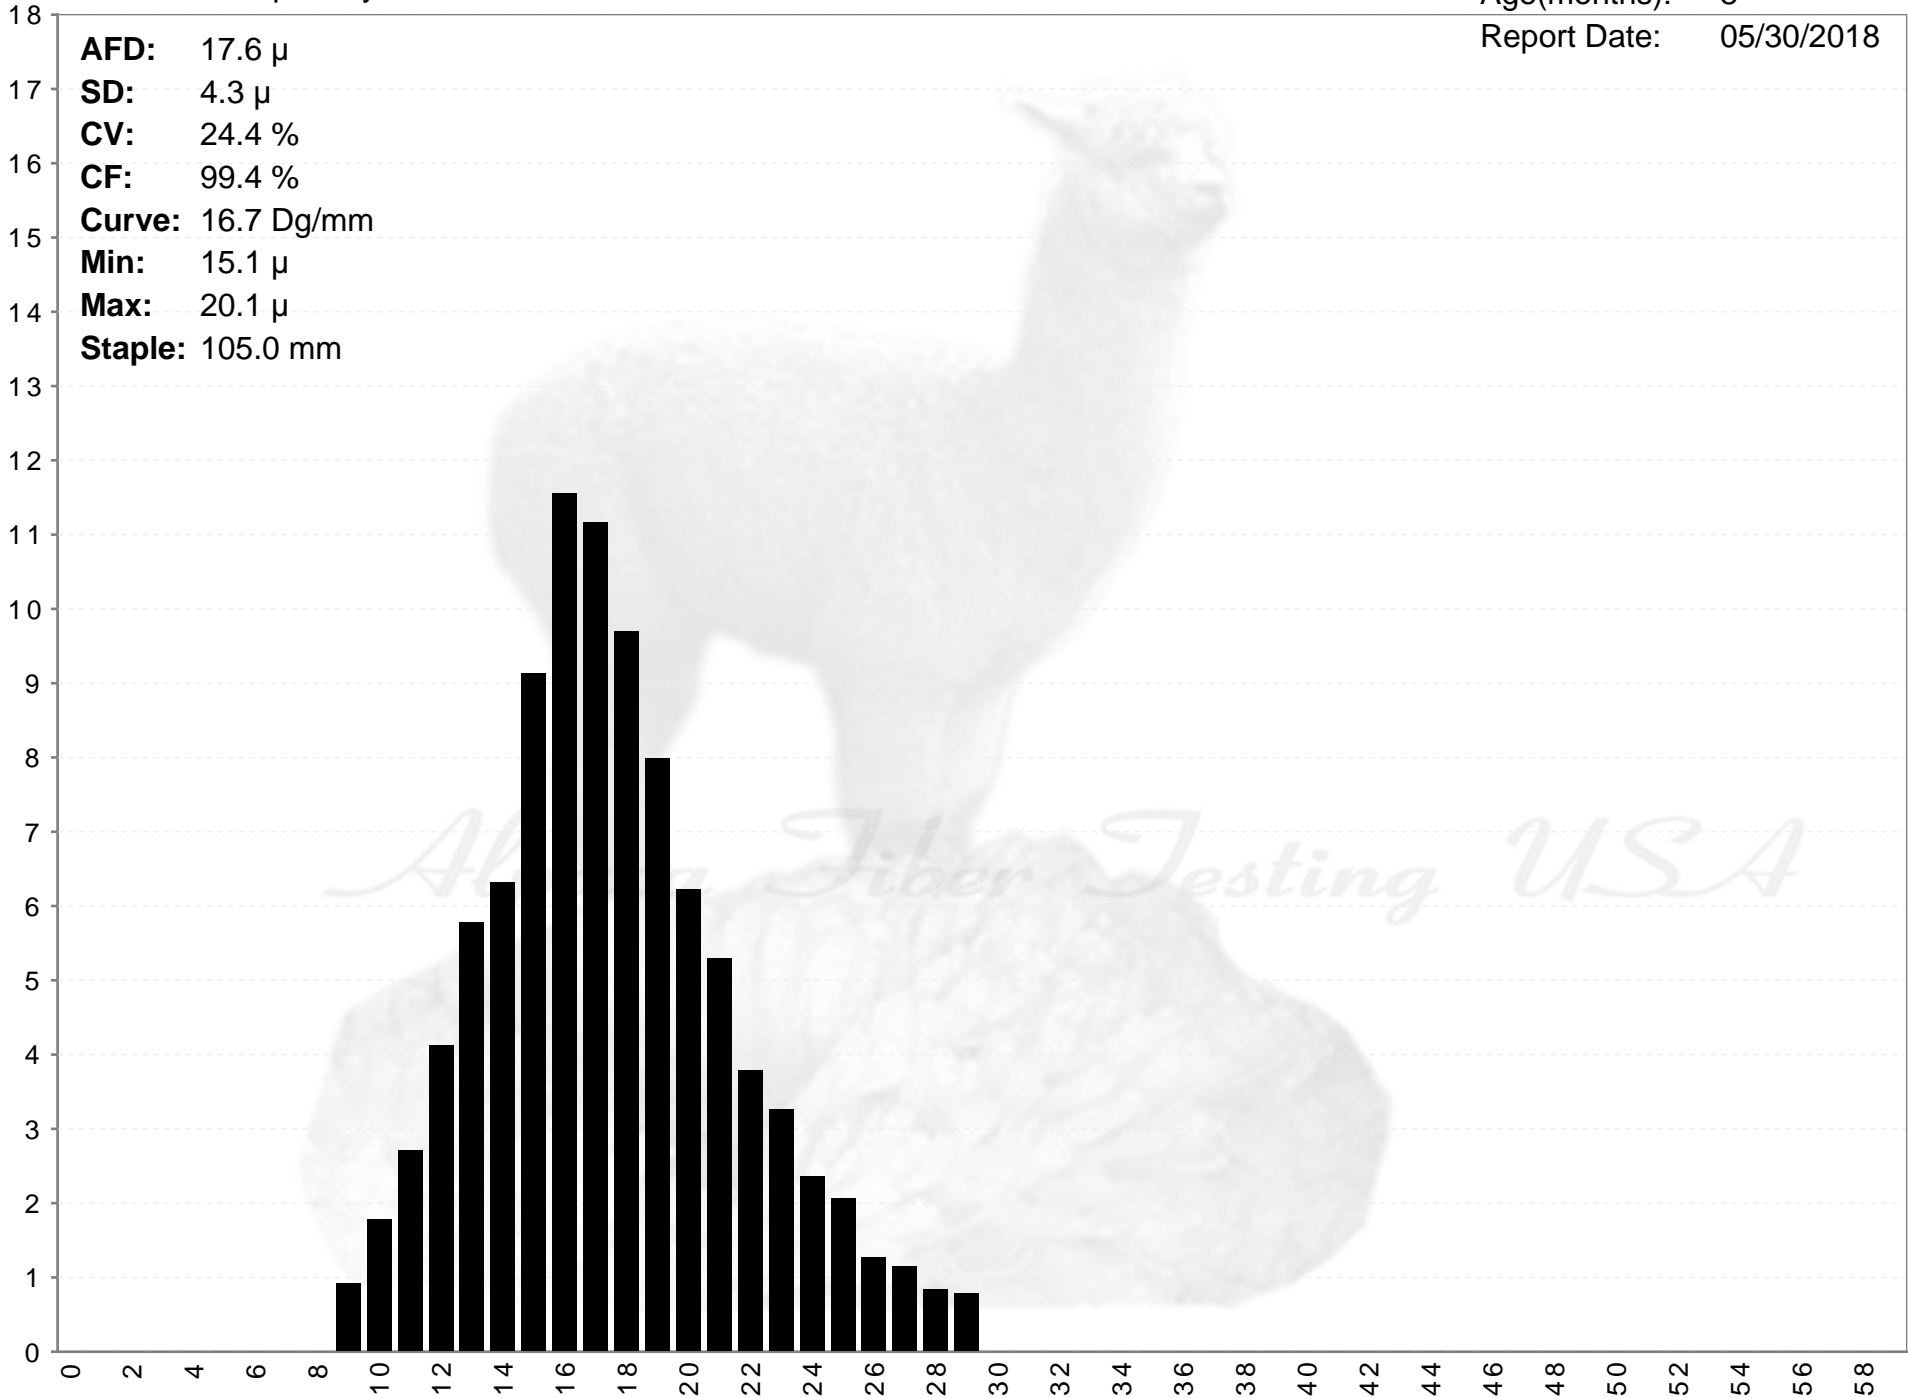

Heart & Soul Spinnery

SATIN'S HALO

Age(months): 8
Report Date: 05/30/2018

AFD: 17.6 μ
SD: 4.3 μ
CV: 24.4 %
CF: 99.4 %
Curve: 16.7 Dg/mm
Min: 15.1 μ
Max: 20.1 μ
Staple: 105.0 mm

% of Fibers

Alpaca Fiber Testing USA

Fiber Diameter (microns)

SATIN'S HALO

AFD: 17.6 μ
SD: 4.3 μ
CV: 24.4 %
CF: 99.4 %
Curve: 16.7 Dg/mm
Min: 15.1 μ
Max: 20.1 μ
Staple: 105.0 mm