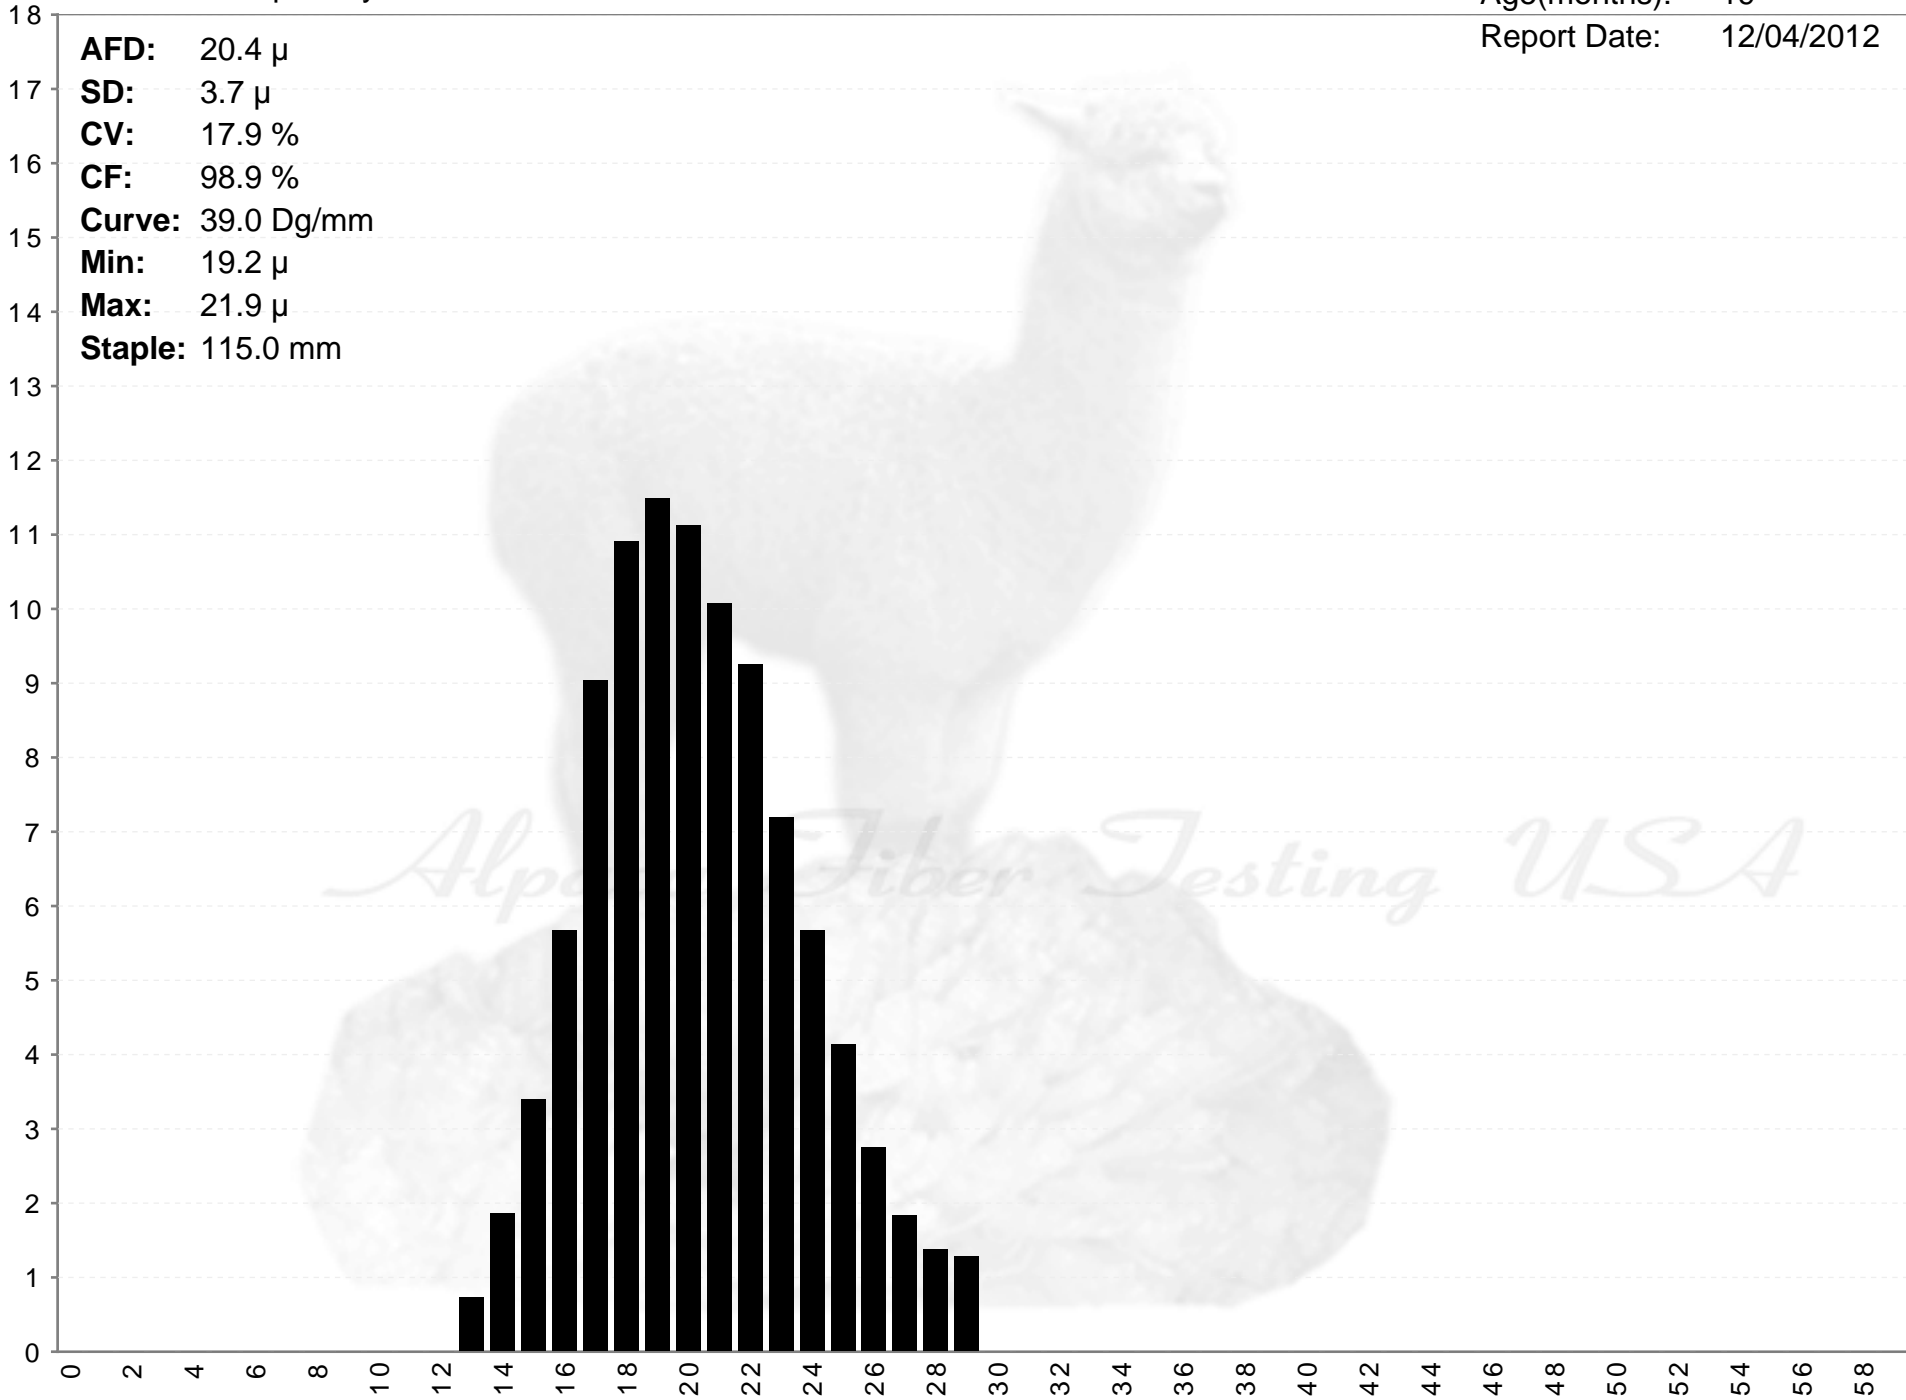

SNOWMASS MAJESTY IN MOONLIGHT

Heart & Soul Spinnery

Age(months): 19
Report Date: 12/04/2012

AFD: 20.4 μ
SD: 3.7 μ
CV: 17.9 %
CF: 98.9 %
Curve: 39.0 Dg/mm
Min: 19.2 μ
Max: 21.9 μ
Staple: 115.0 mm

% of Fibers

Alpaca Fiber Testing USA

Fiber Diameter (microns)

SNOWMASS MAJESTY IN MOONLIGHT

AFD: 20.4 μ
SD: 3.7 μ
CV: 17.9 %
CF: 98.9 %
Curve: 39.0 Dg/mm
Min: 19.2 μ
Max: 21.9 μ
Staple: 115.0 mm