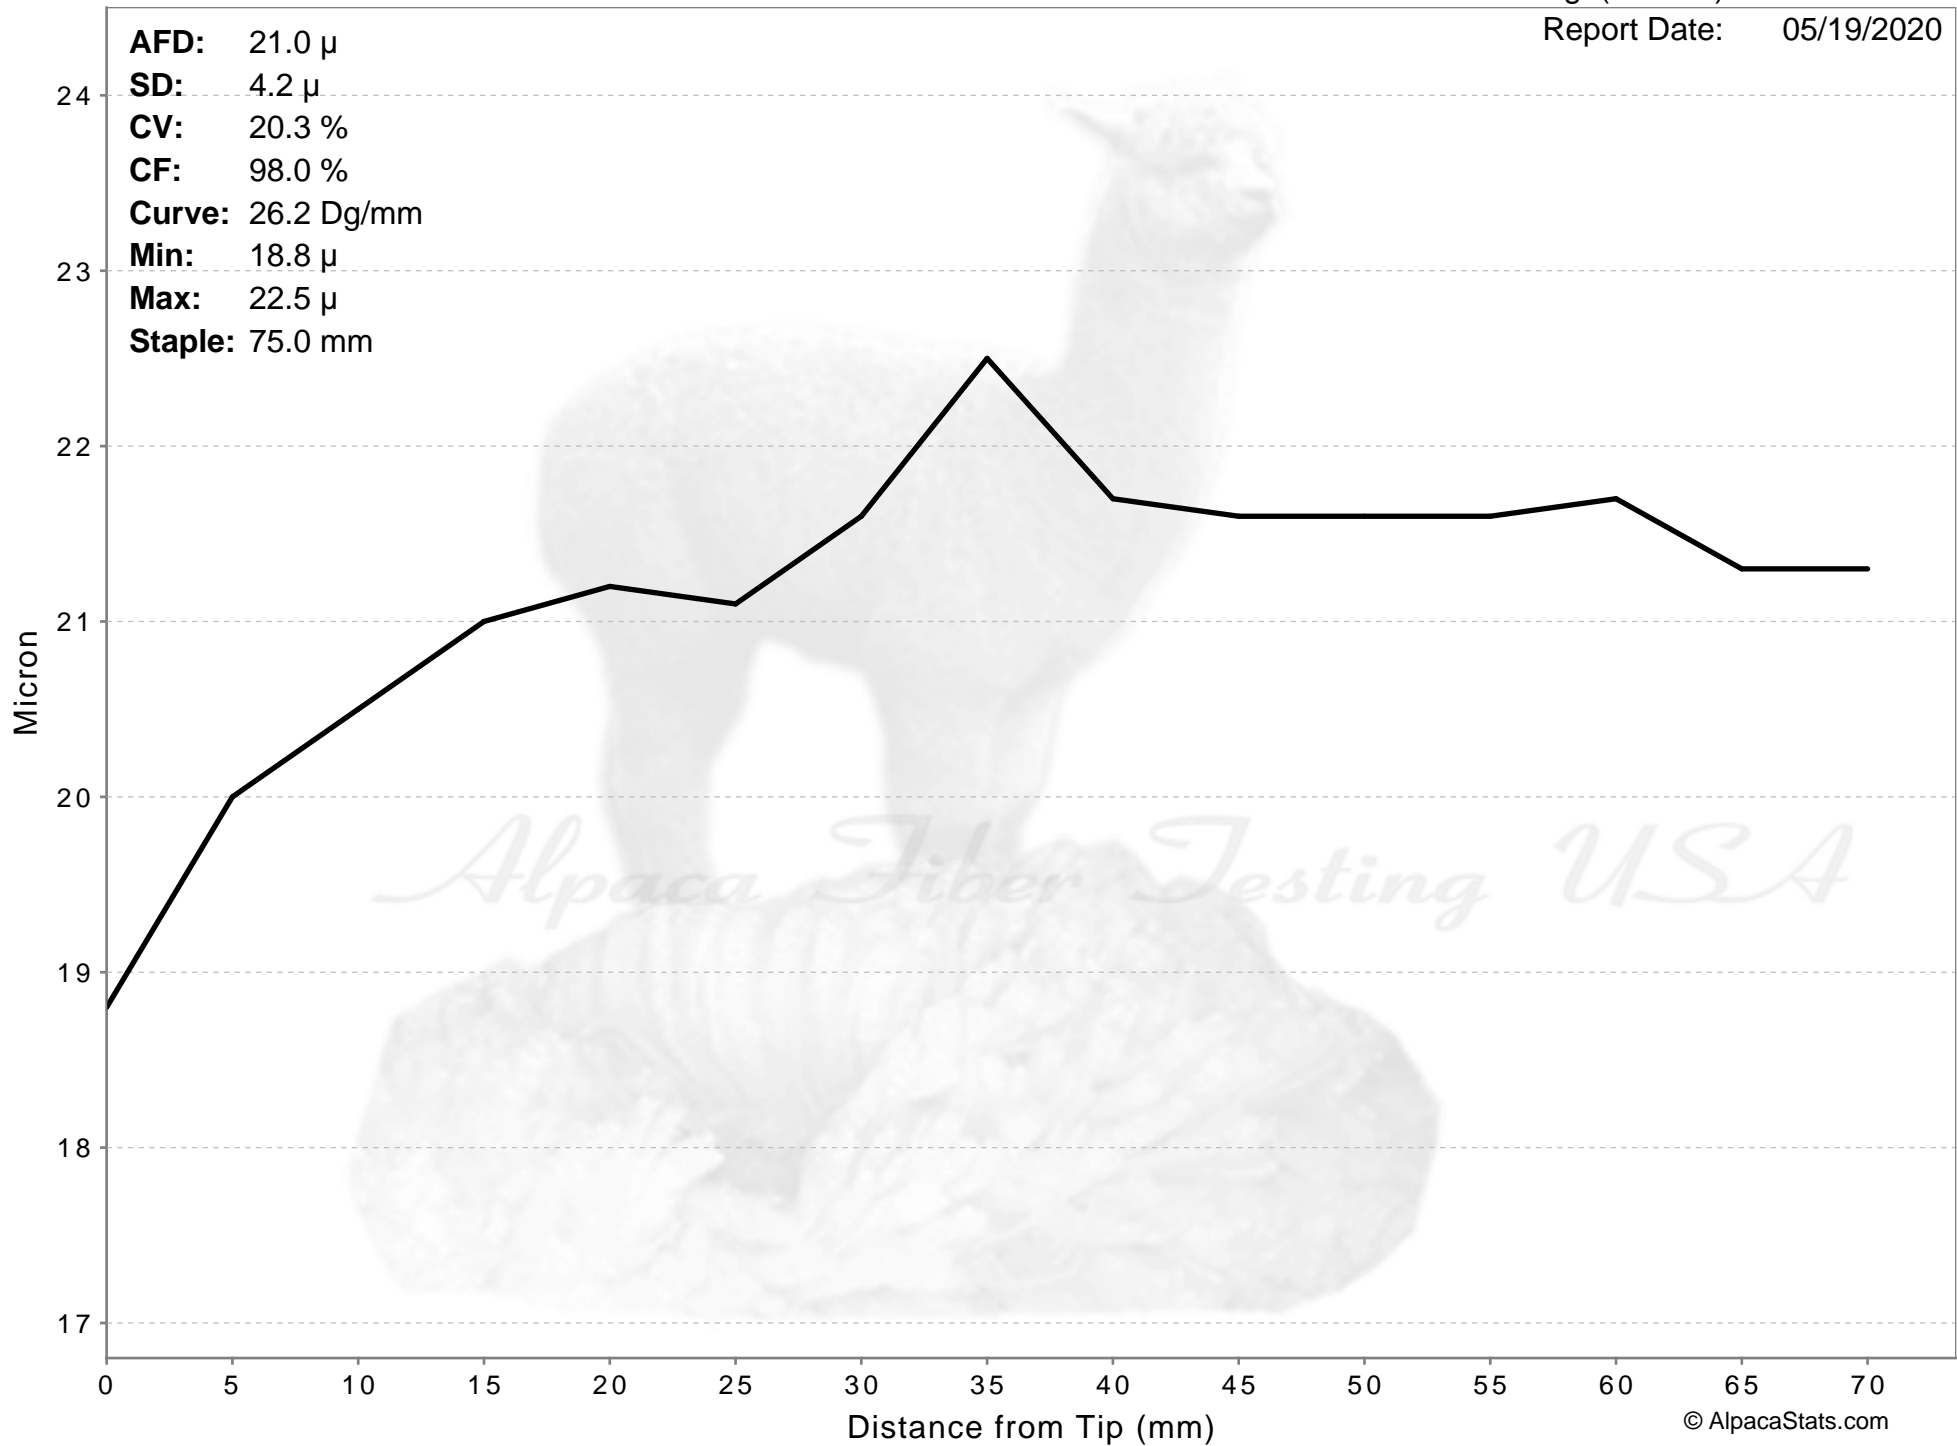

Heart & Soul Spinnery

JOY

Age(months): 100
Report Date: 05/19/2020

AFD: 21.0 μ
SD: 4.2 μ
CV: 20.3 %
CF: 98.0 %
Curve: 26.2 Dg/mm
Min: 18.8 μ
Max: 22.5 μ
Staple: 75.0 mm

AFD: 21.0 μ
SD: 4.2 μ
CV: 20.3 %
CF: 98.0 %
Curve: 26.2 Dg/mm
Min: 18.8 μ
Max: 22.5 μ
Staple: 75.0 mm

Alpaca Fiber Testing USA