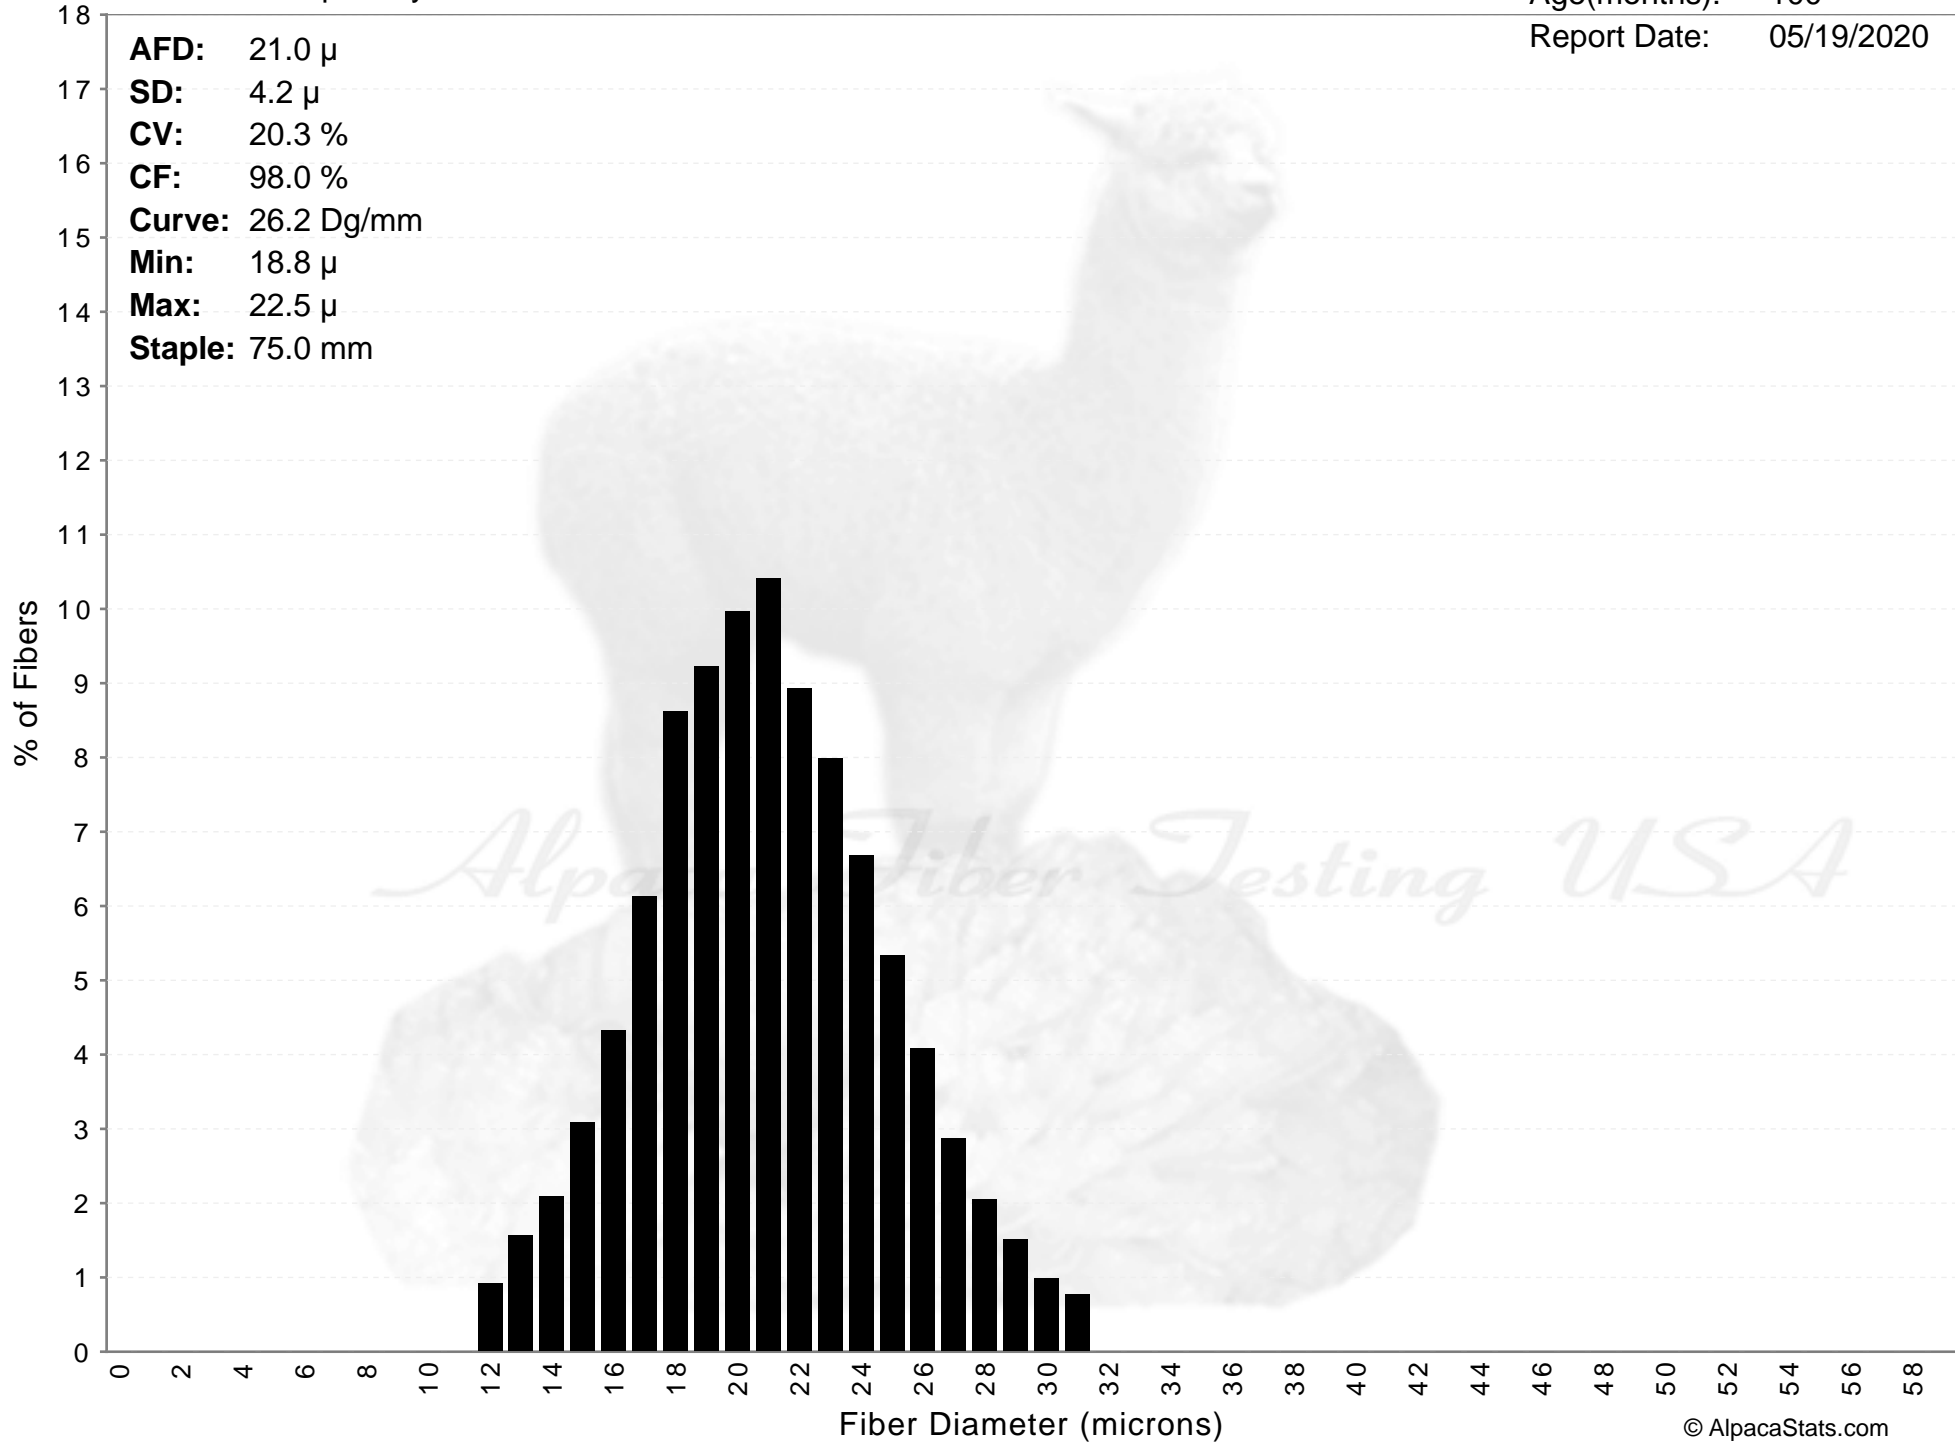

Heart & Soul Spinnery

JOY

Age(months): 100
Report Date: 05/19/2020

AFD: 21.0 μ
SD: 4.2 μ
CV: 20.3 %
CF: 98.0 %
Curve: 26.2 Dg/mm
Min: 18.8 μ
Max: 22.5 μ
Staple: 75.0 mm

AFD: 21.0 μ
SD: 4.2 μ
CV: 20.3 %
CF: 98.0 %
Curve: 26.2 Dg/mm
Min: 18.8 μ
Max: 22.5 μ
Staple: 75.0 mm

Alpaca Fiber Testing USA