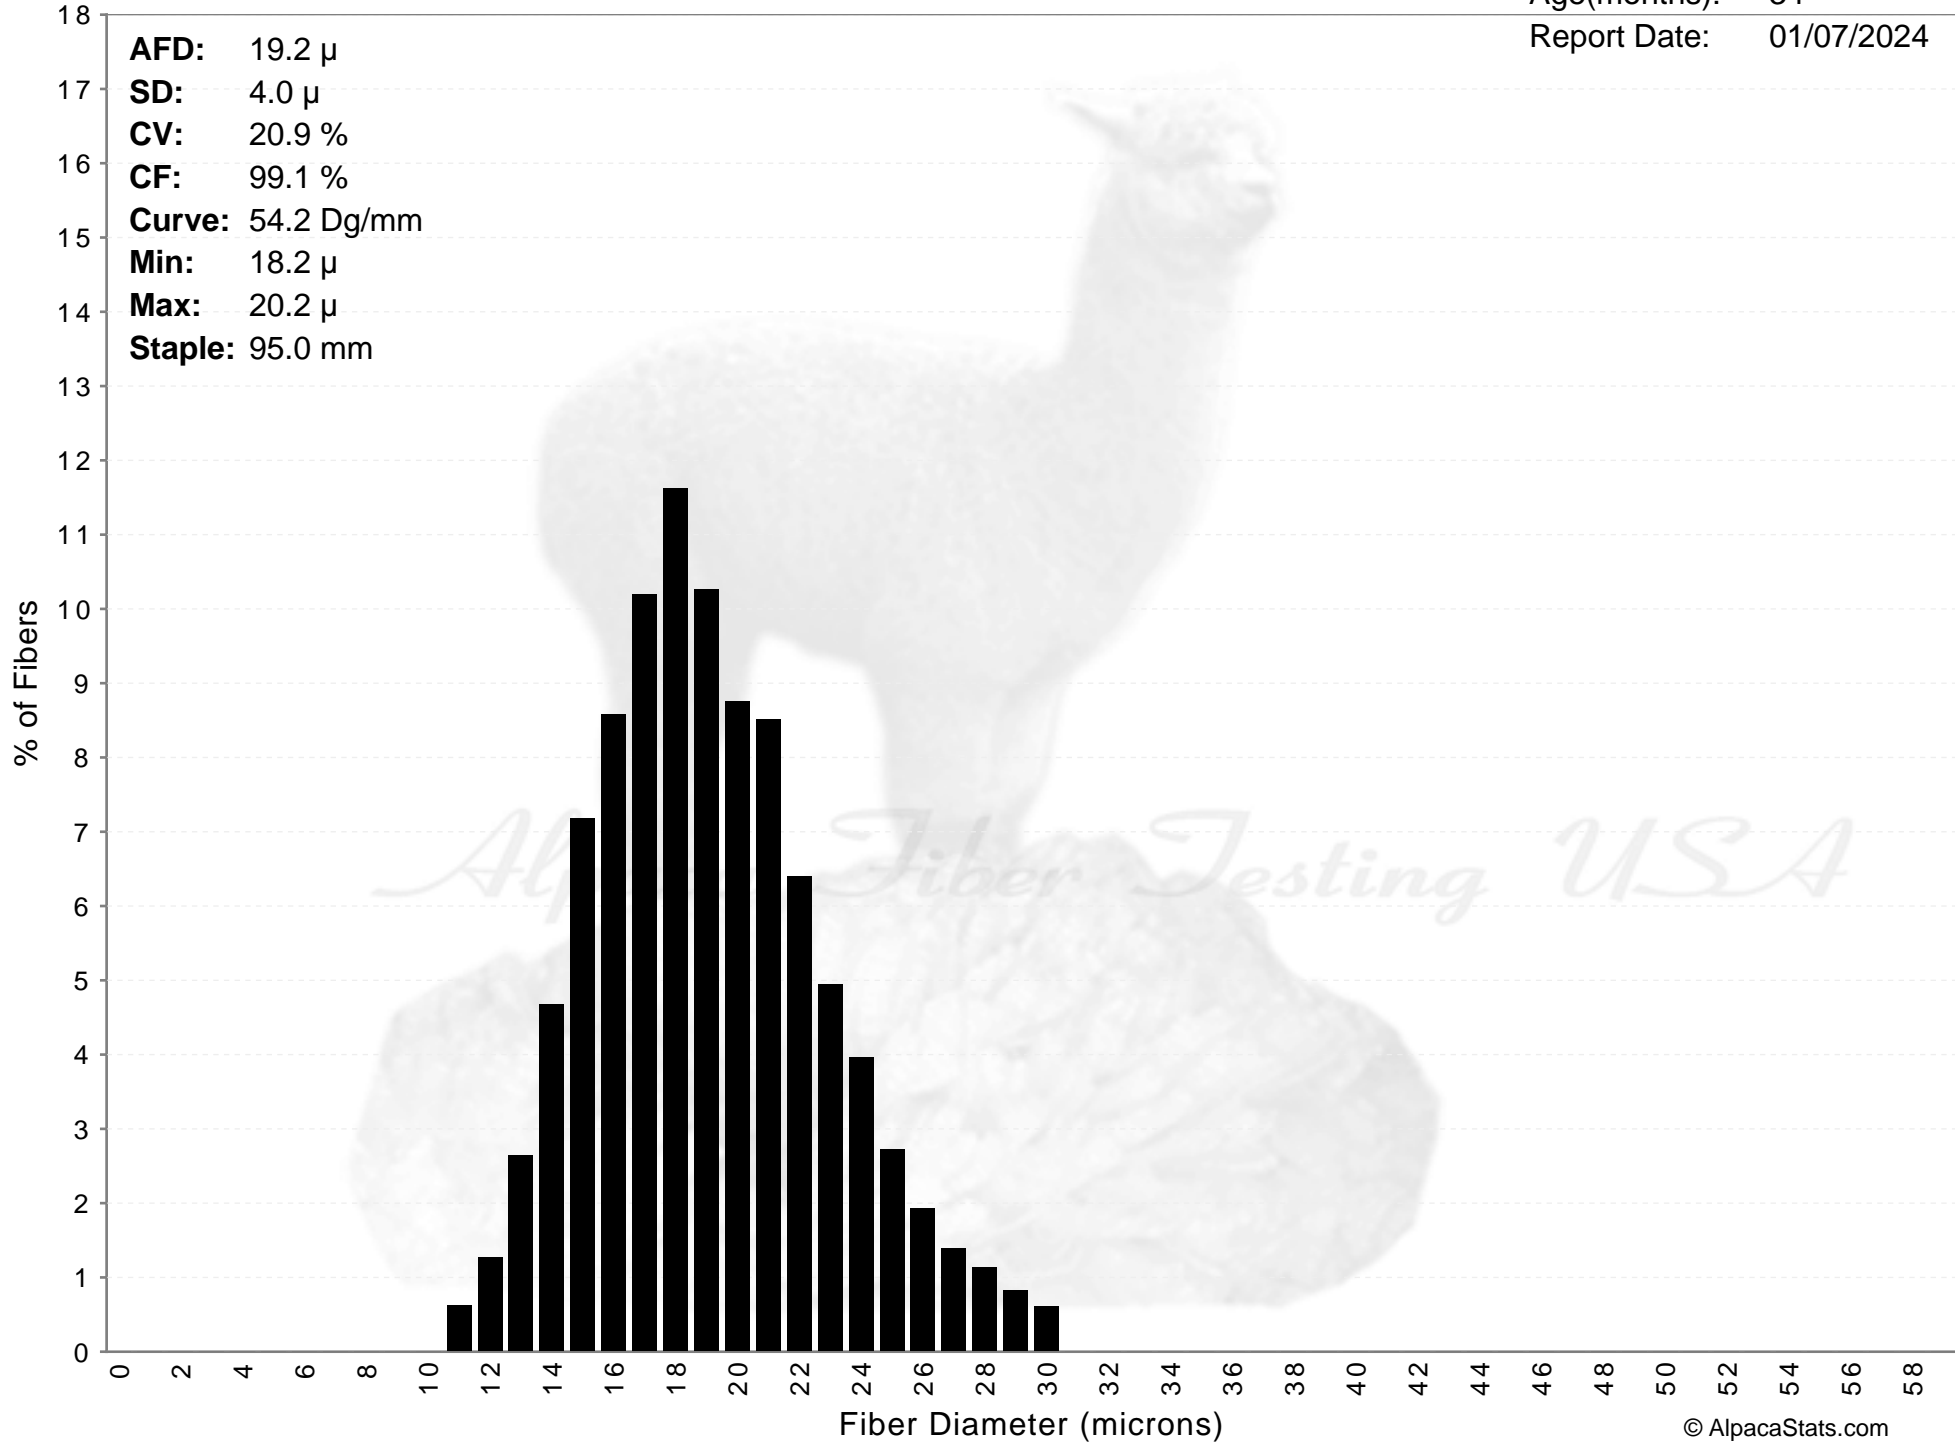

Redhaven Ranch

LAREDO

Age(months): 34
Report Date: 01/07/2024

AFD: 19.2 μ
SD: 4.0 μ
CV: 20.9 %
CF: 99.1 %
Curve: 54.2 Dg/mm
Min: 18.2 μ
Max: 20.2 μ
Staple: 95.0 mm

AFD: 19.2 μ
SD: 4.0 μ
CV: 20.9 %
CF: 99.1 %
Curve: 54.2 Dg/mm
Min: 18.2 μ
Max: 20.2 μ
Staple: 95.0 mm