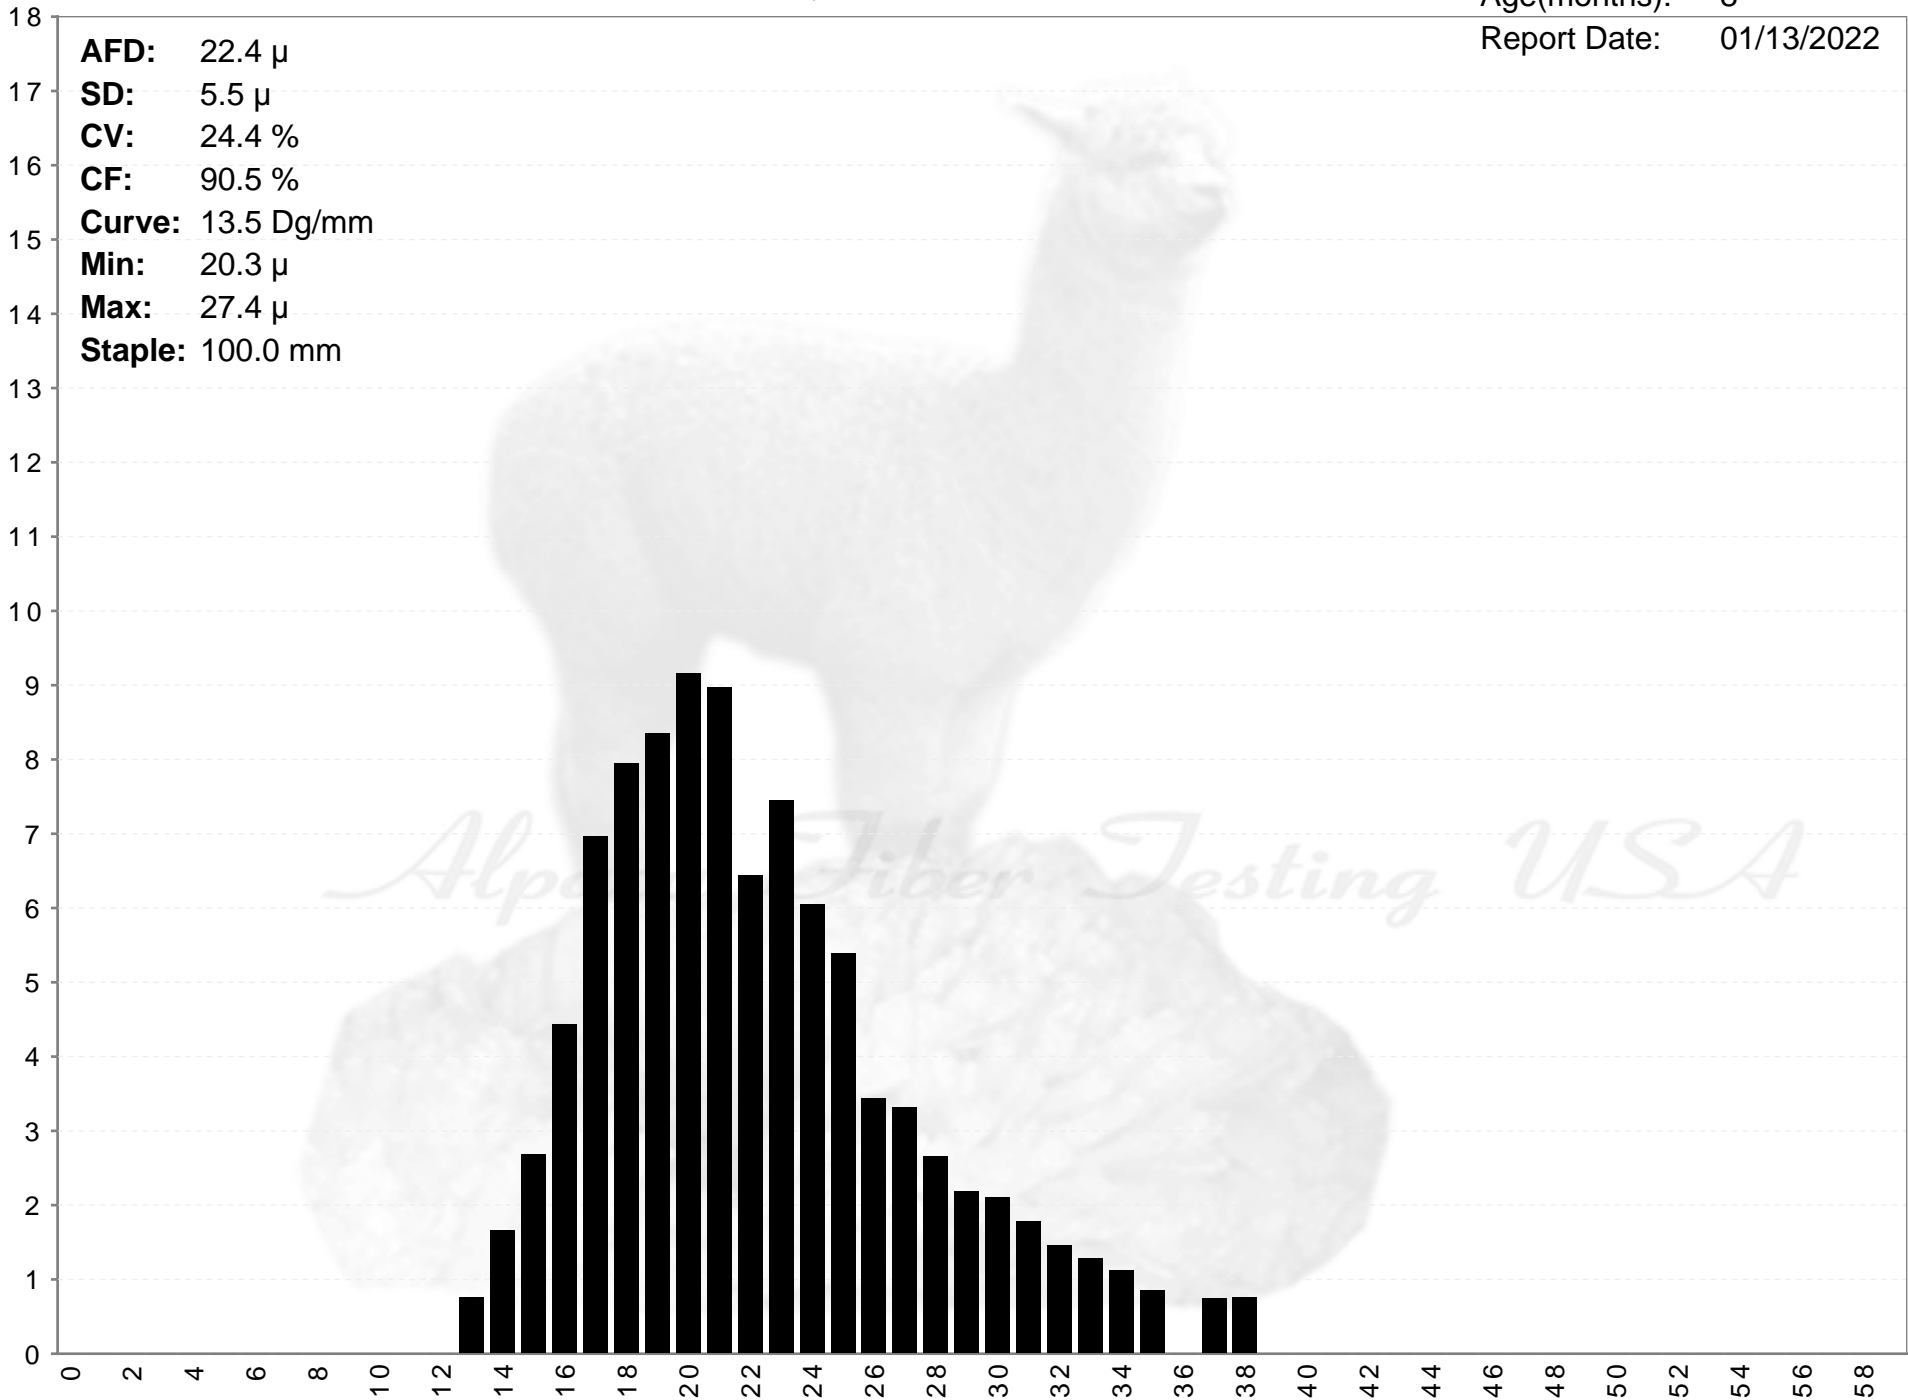

Pleasant Prairie Suris

JOAQUIN

Age(months): 8

Report Date: 01/13/2022

AFD: 22.4 μ
SD: 5.5 μ
CV: 24.4 %
CF: 90.5 %
Curve: 13.5 Dg/mm
Min: 20.3 μ
Max: 27.4 μ
Staple: 100.0 mm

% of Fibers

Alpaca Fiber Testing USA

Fiber Diameter (microns)

Pleasant Prairie Suris

JOAQUIN

Age(months): 8

Report Date: 01/13/2022

AFD: 22.4 μ
SD: 5.5 μ
CV: 24.4 %
CF: 90.5 %
Curve: 13.5 Dg/mm
Min: 20.3 μ
Max: 27.4 μ
Staple: 100.0 mm