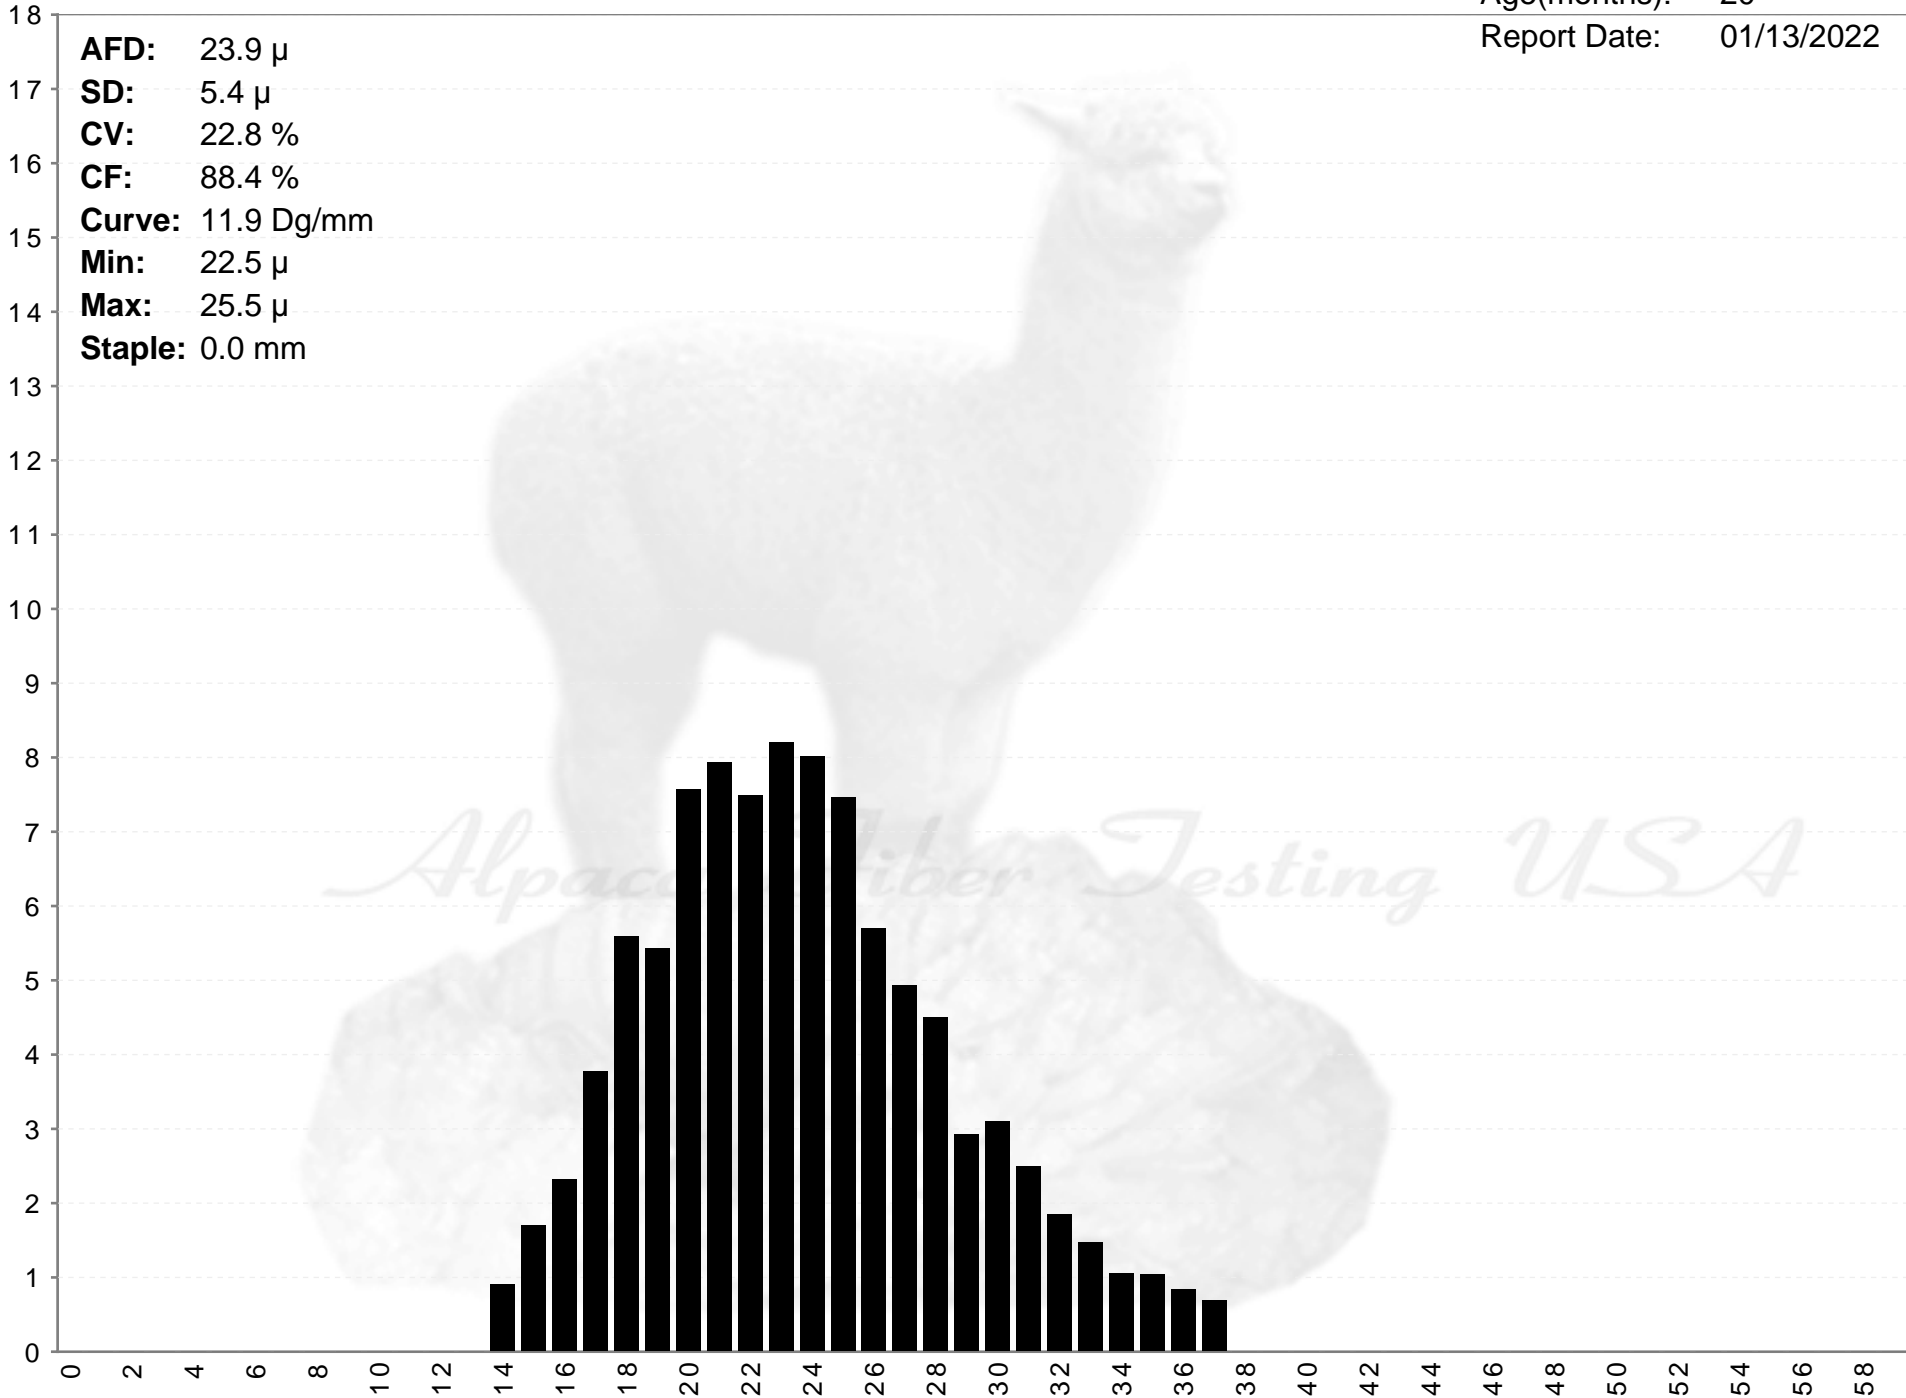

Pleasant Prairie Suris

JENNIFER

Age(months): 20
Report Date: 01/13/2022

AFD: 23.9 μ
SD: 5.4 μ
CV: 22.8 %
CF: 88.4 %
Curve: 11.9 Dg/mm
Min: 22.5 μ
Max: 25.5 μ
Staple: 0.0 mm

% of Fibers

Fiber Diameter (microns)