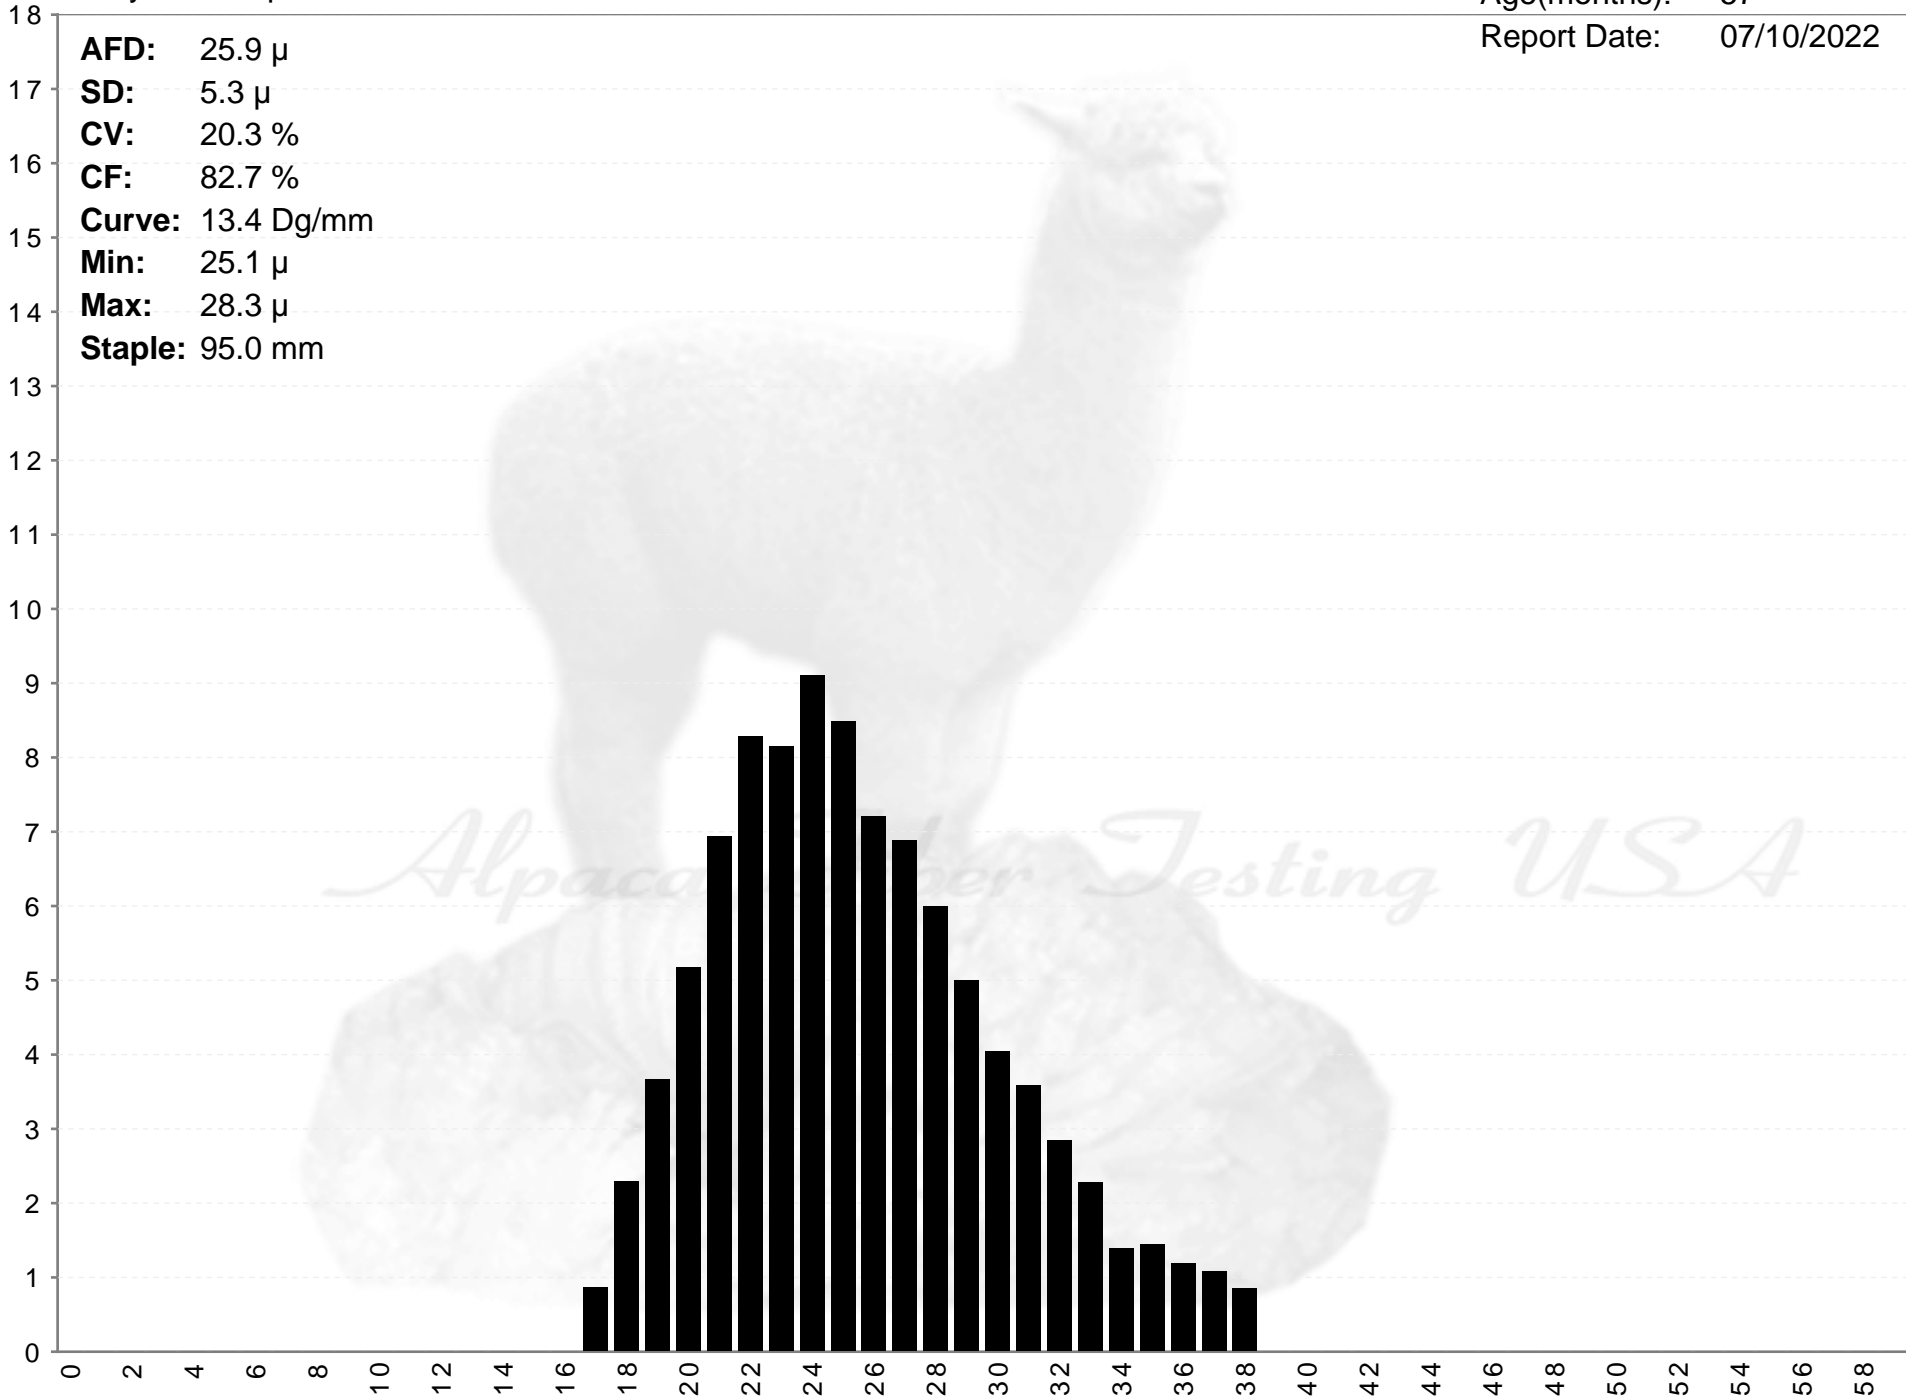

Goldyn Rae Alpacas

GOLDYN RAE'S MYSTIC'S SHILO

Age(months): 57
Report Date: 07/10/2022

AFD: 25.9 μ
SD: 5.3 μ
CV: 20.3 %
CF: 82.7 %
Curve: 13.4 Dg/mm
Min: 25.1 μ
Max: 28.3 μ
Staple: 95.0 mm

% of Fibers

Alpaca Fiber Testing USA

Fiber Diameter (microns)