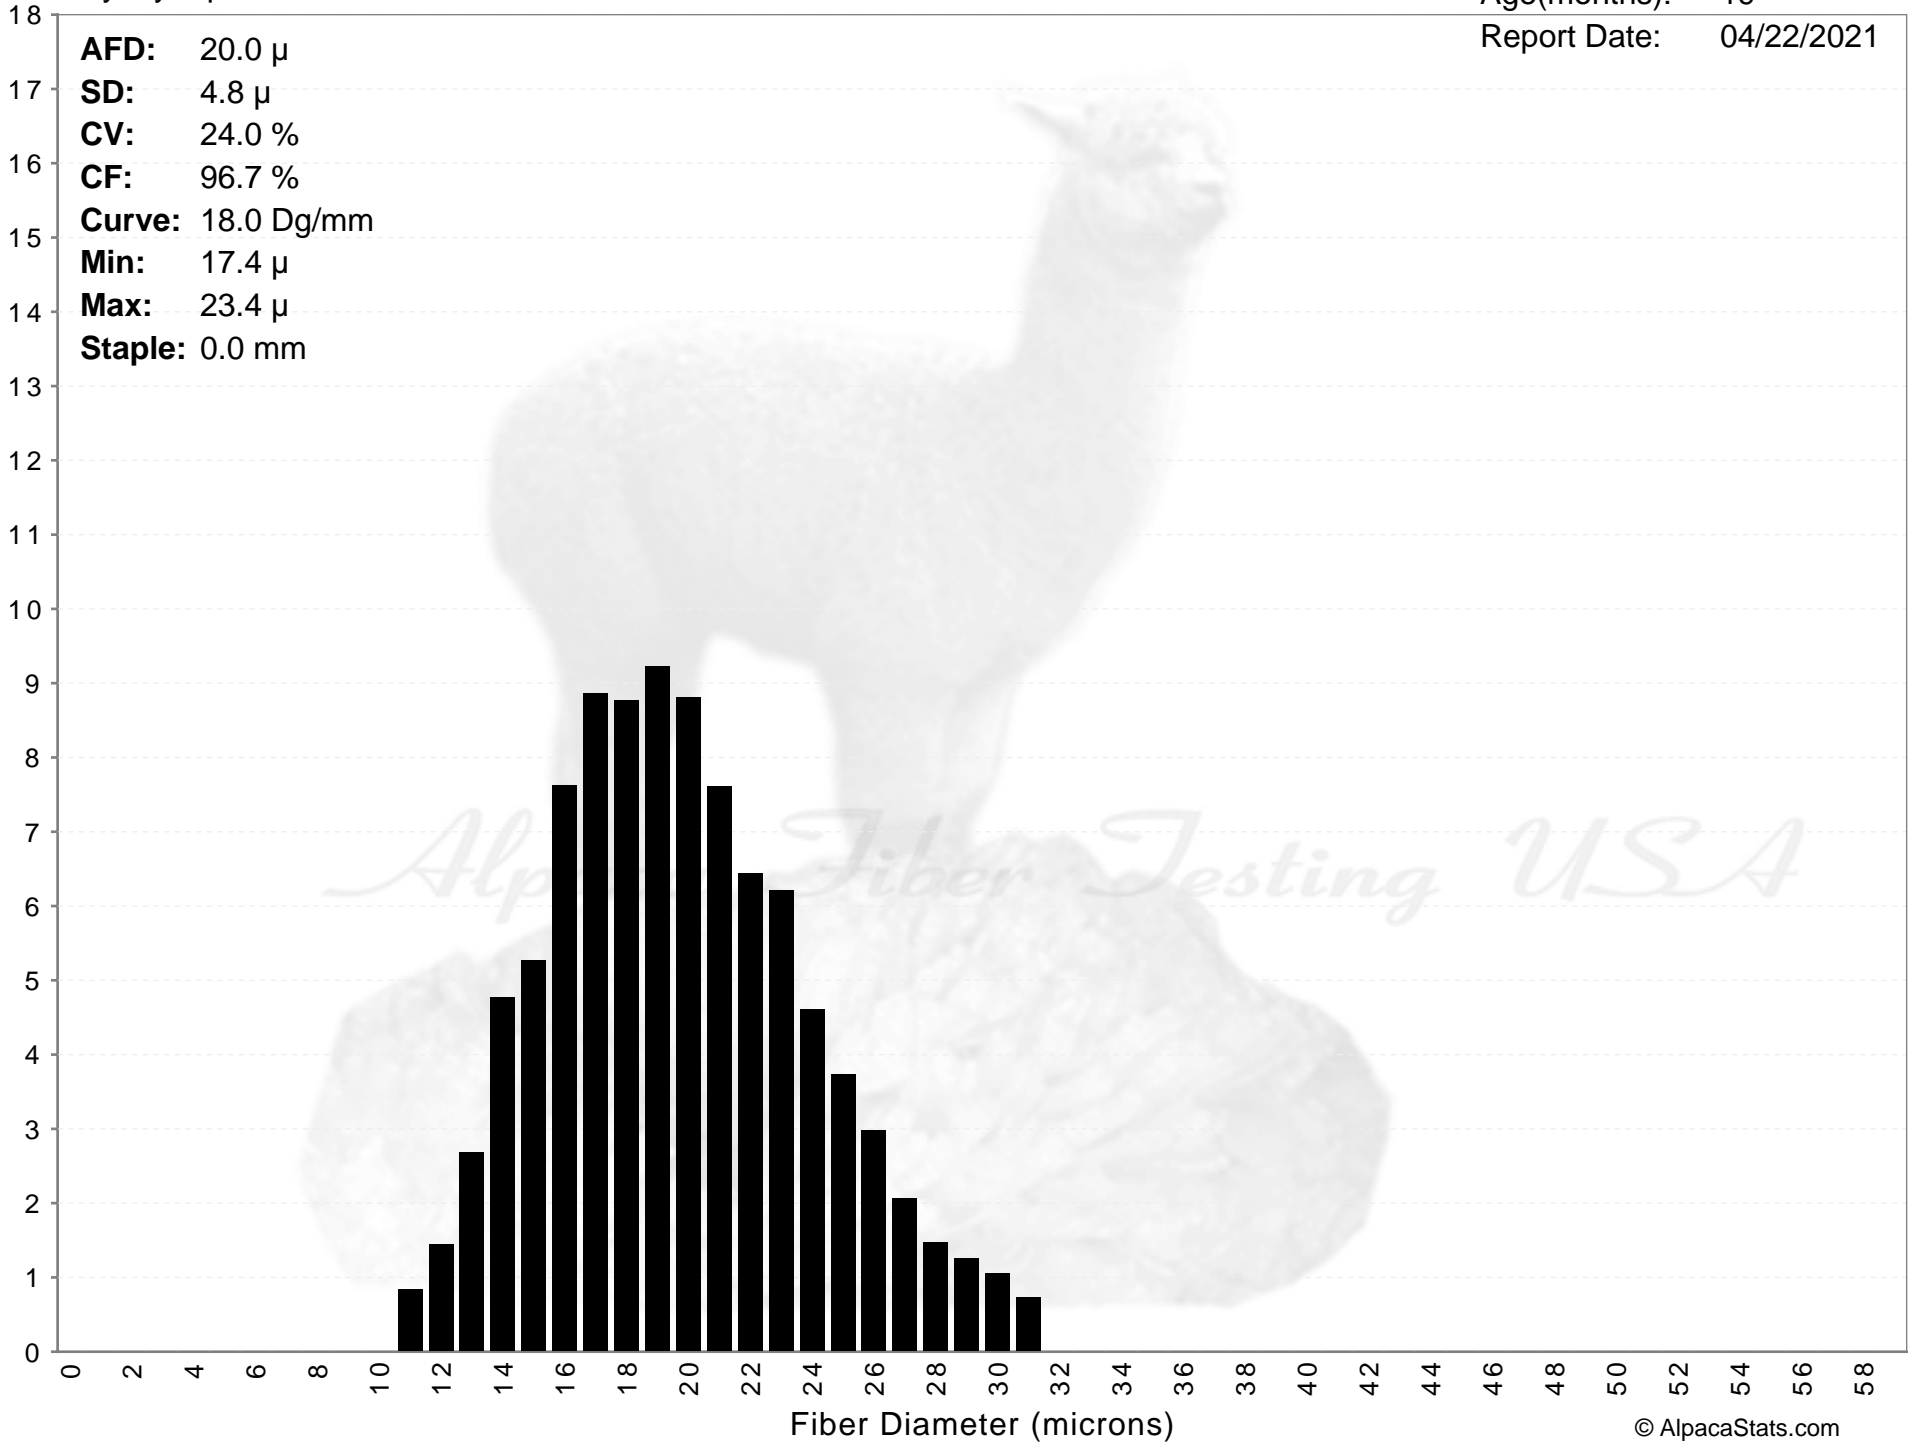

Raynay Alpaca Farm

MAJESTIC PRINCE

Age(months): 19
Report Date: 04/22/2021

AFD: 20.0 μ
SD: 4.8 μ
CV: 24.0 %
CF: 96.7 %
Curve: 18.0 Dg/mm
Min: 17.4 μ
Max: 23.4 μ
Staple: 0.0 mm

% of Fibers

Alpaca Fiber Testing USA