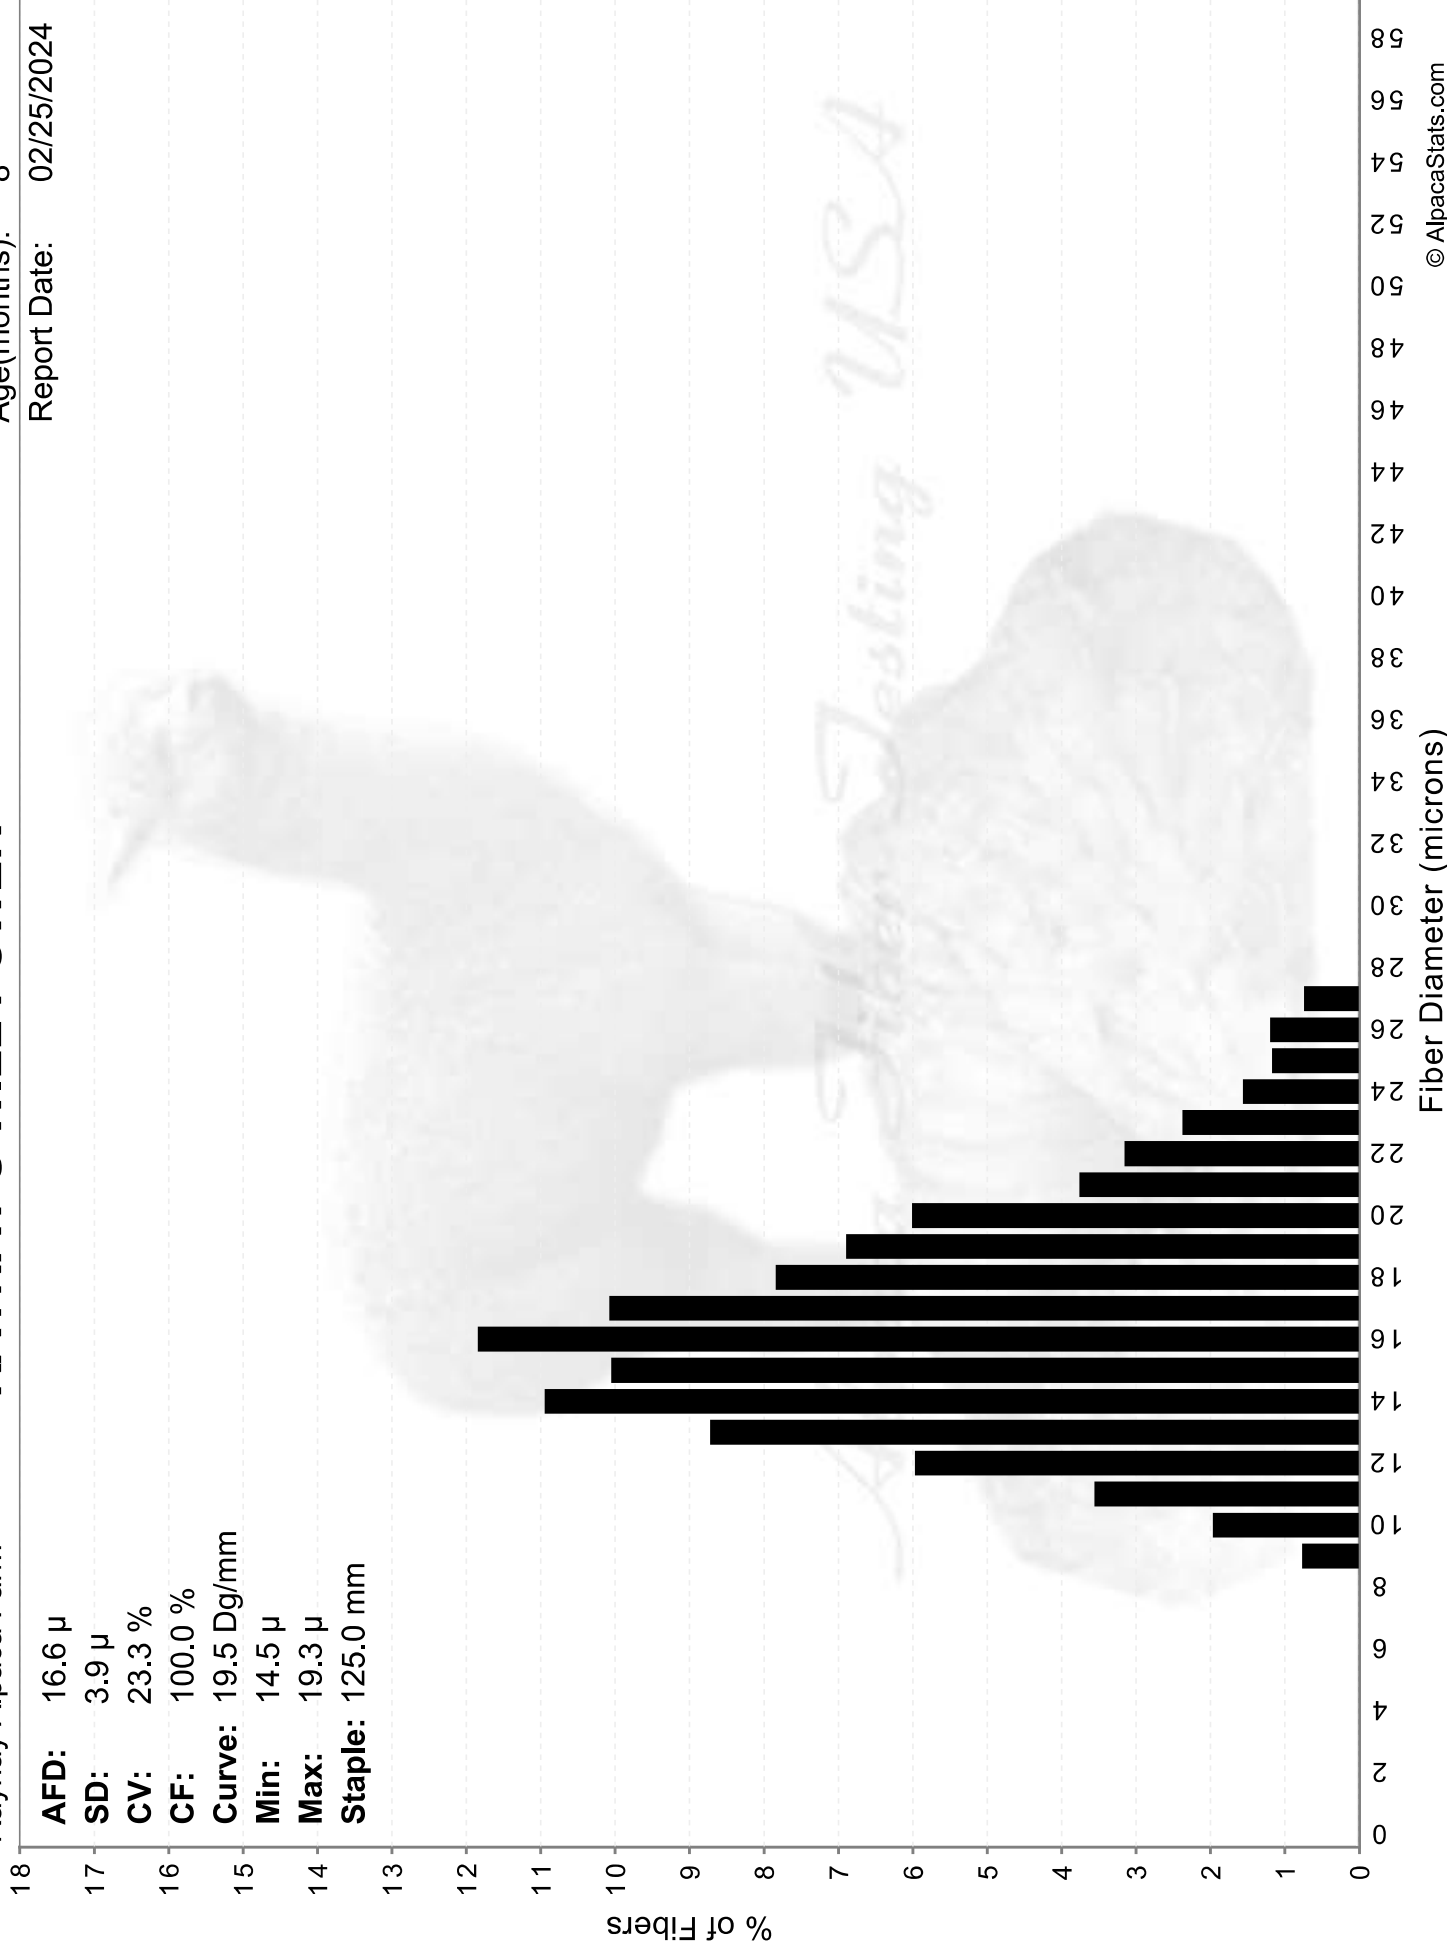

RAYNAY'S WILL POWER

Raynay Alpaca Farm

Age(months): 8

Report Date: 02/25/2024

AFD: 16.6 μ
SD: 3.9 μ
CV: 23.3 %
CF: 100.0 %
Curve: 19.5 Dg/mm
Min: 14.5 μ
Max: 19.3 μ
Staple: 125.0 mm

RAYNAY'S WILL POWER

Raynay Alpaca Farm

Age(months): 8

Report Date: 02/25/2024

AFD: 16.6 μ
SD: 3.9 μ
CV: 23.3 %
CF: 100.0 %
Curve: 19.5 Dg/mm
Min: 14.5 μ
Max: 19.3 μ
Staple: 125.0 mm