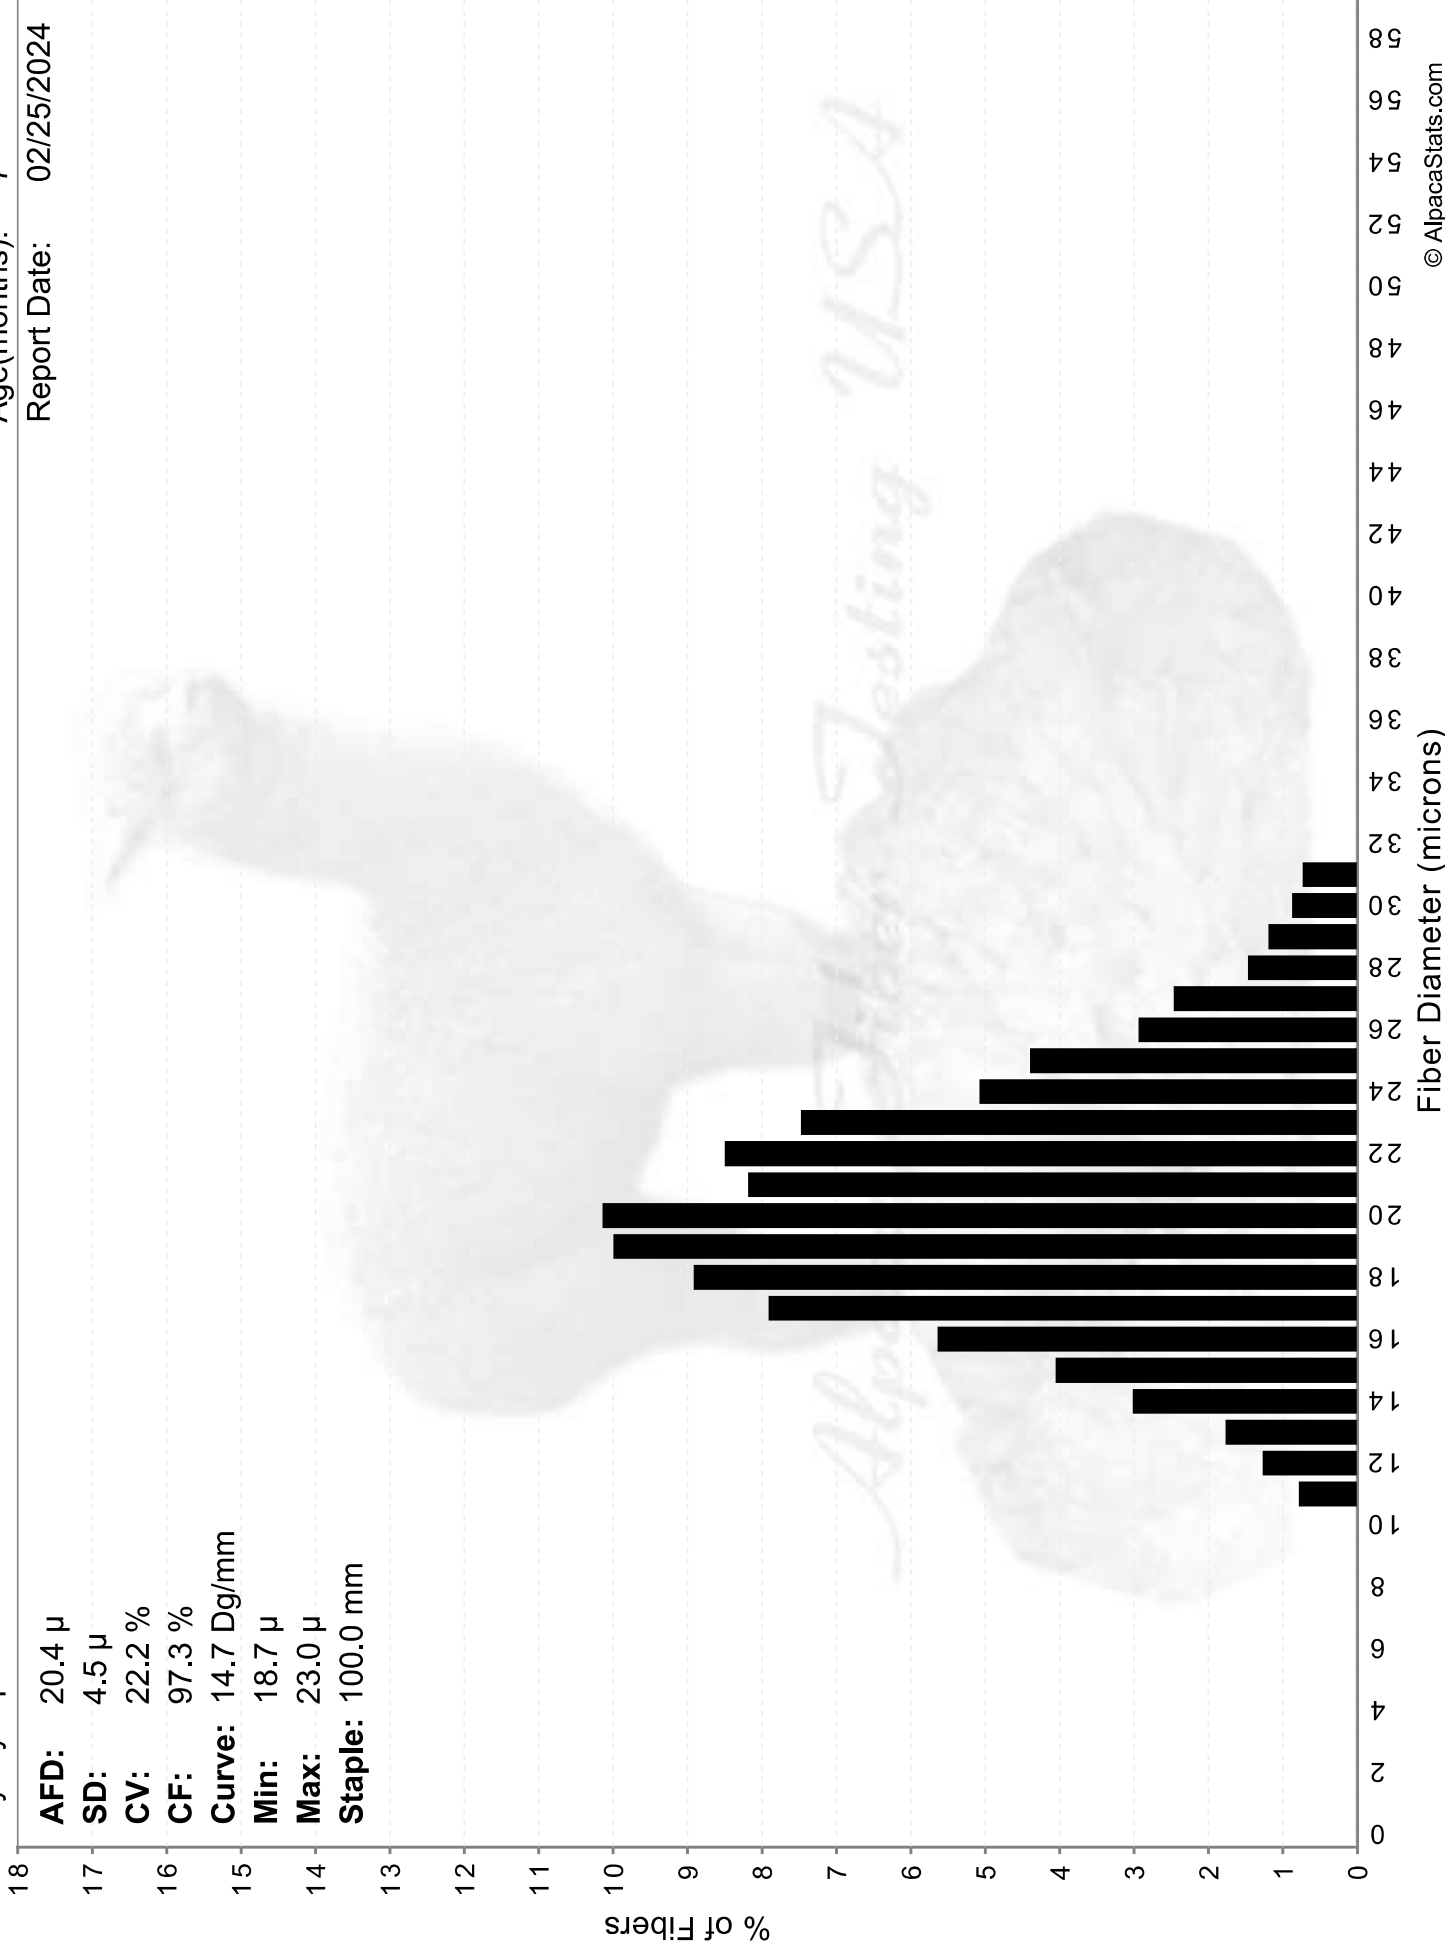

RAYNAY'S SOMEBODY BET ON THE BAY

Age(months): 7

Report Date: 02/25/2024

AFD: 20.4 μ
SD: 4.5 μ
CV: 22.2 %
CF: 97.3 %
Curve: 14.7 Dg/mm
Min: 18.7 μ
Max: 23.0 μ
Staple: 100.0 mm

RAYNAY'S SOMEBODY BET ON THE BAY

Age(months): 7

Report Date: 02/25/2024

AFD: 20.4 μ
SD: 4.5 μ
CV: 22.2 %
CF: 97.3 %
Curve: 14.7 Dg/mm
Min: 18.7 μ
Max: 23.0 μ
Staple: 100.0 mm