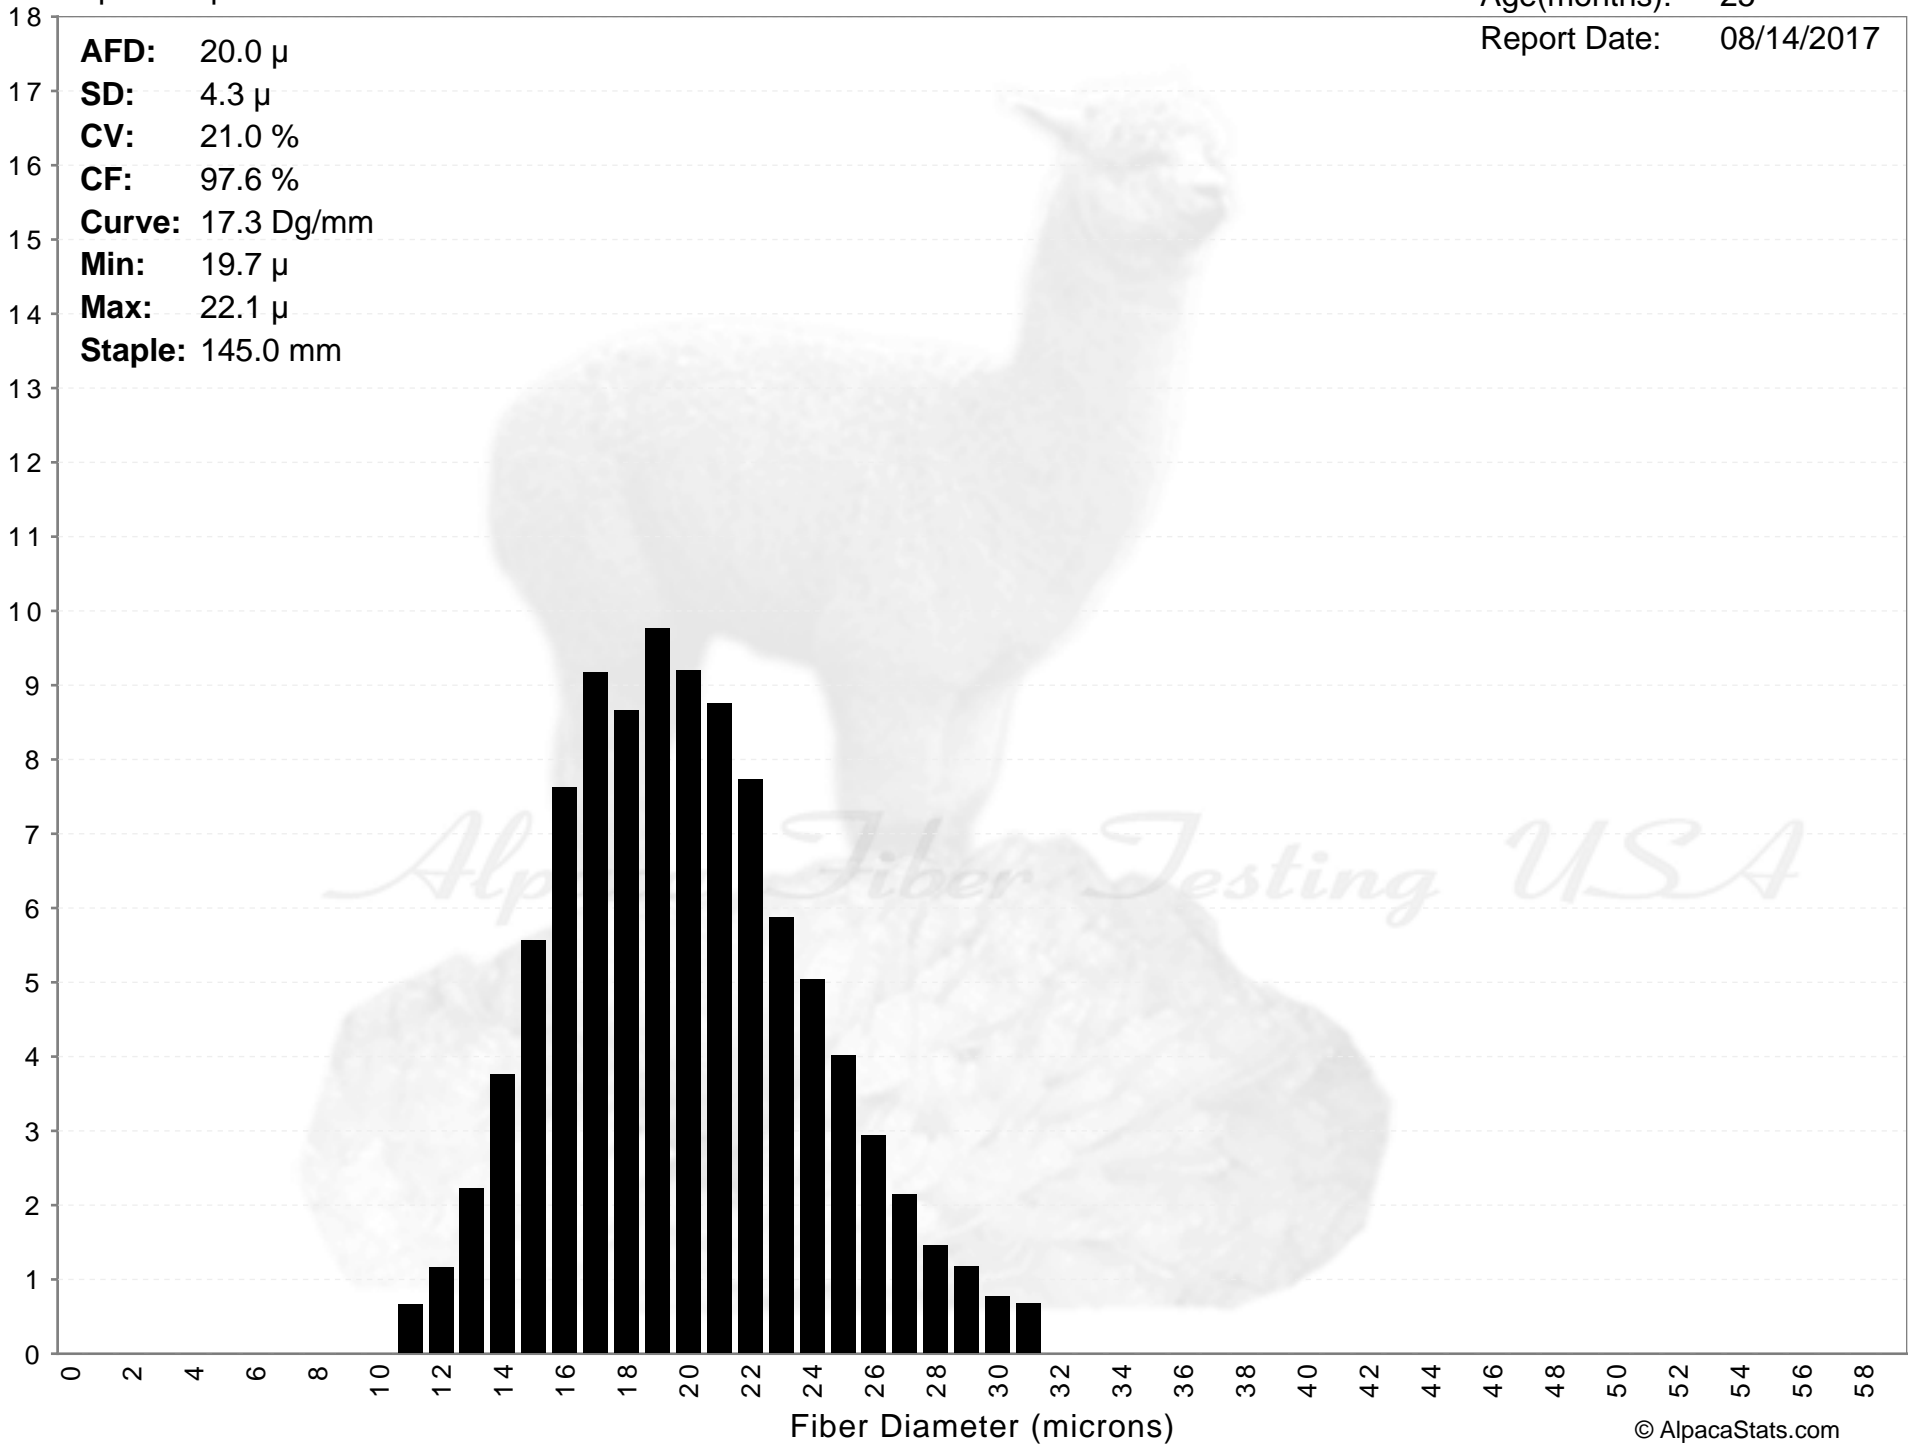

Triple H Alpacas

DOMINIC TARETTO

Age(months): 25
Report Date: 08/14/2017

AFD: 20.0 μ
SD: 4.3 μ
CV: 21.0 %
CF: 97.6 %
Curve: 17.3 Dg/mm
Min: 19.7 μ
Max: 22.1 μ
Staple: 145.0 mm

% of Fibers

Alpaca Fiber Testing USA

Triple H Alpacas

DOMINIC TARETTO

Age(months): 25

Report Date: 08/14/2017