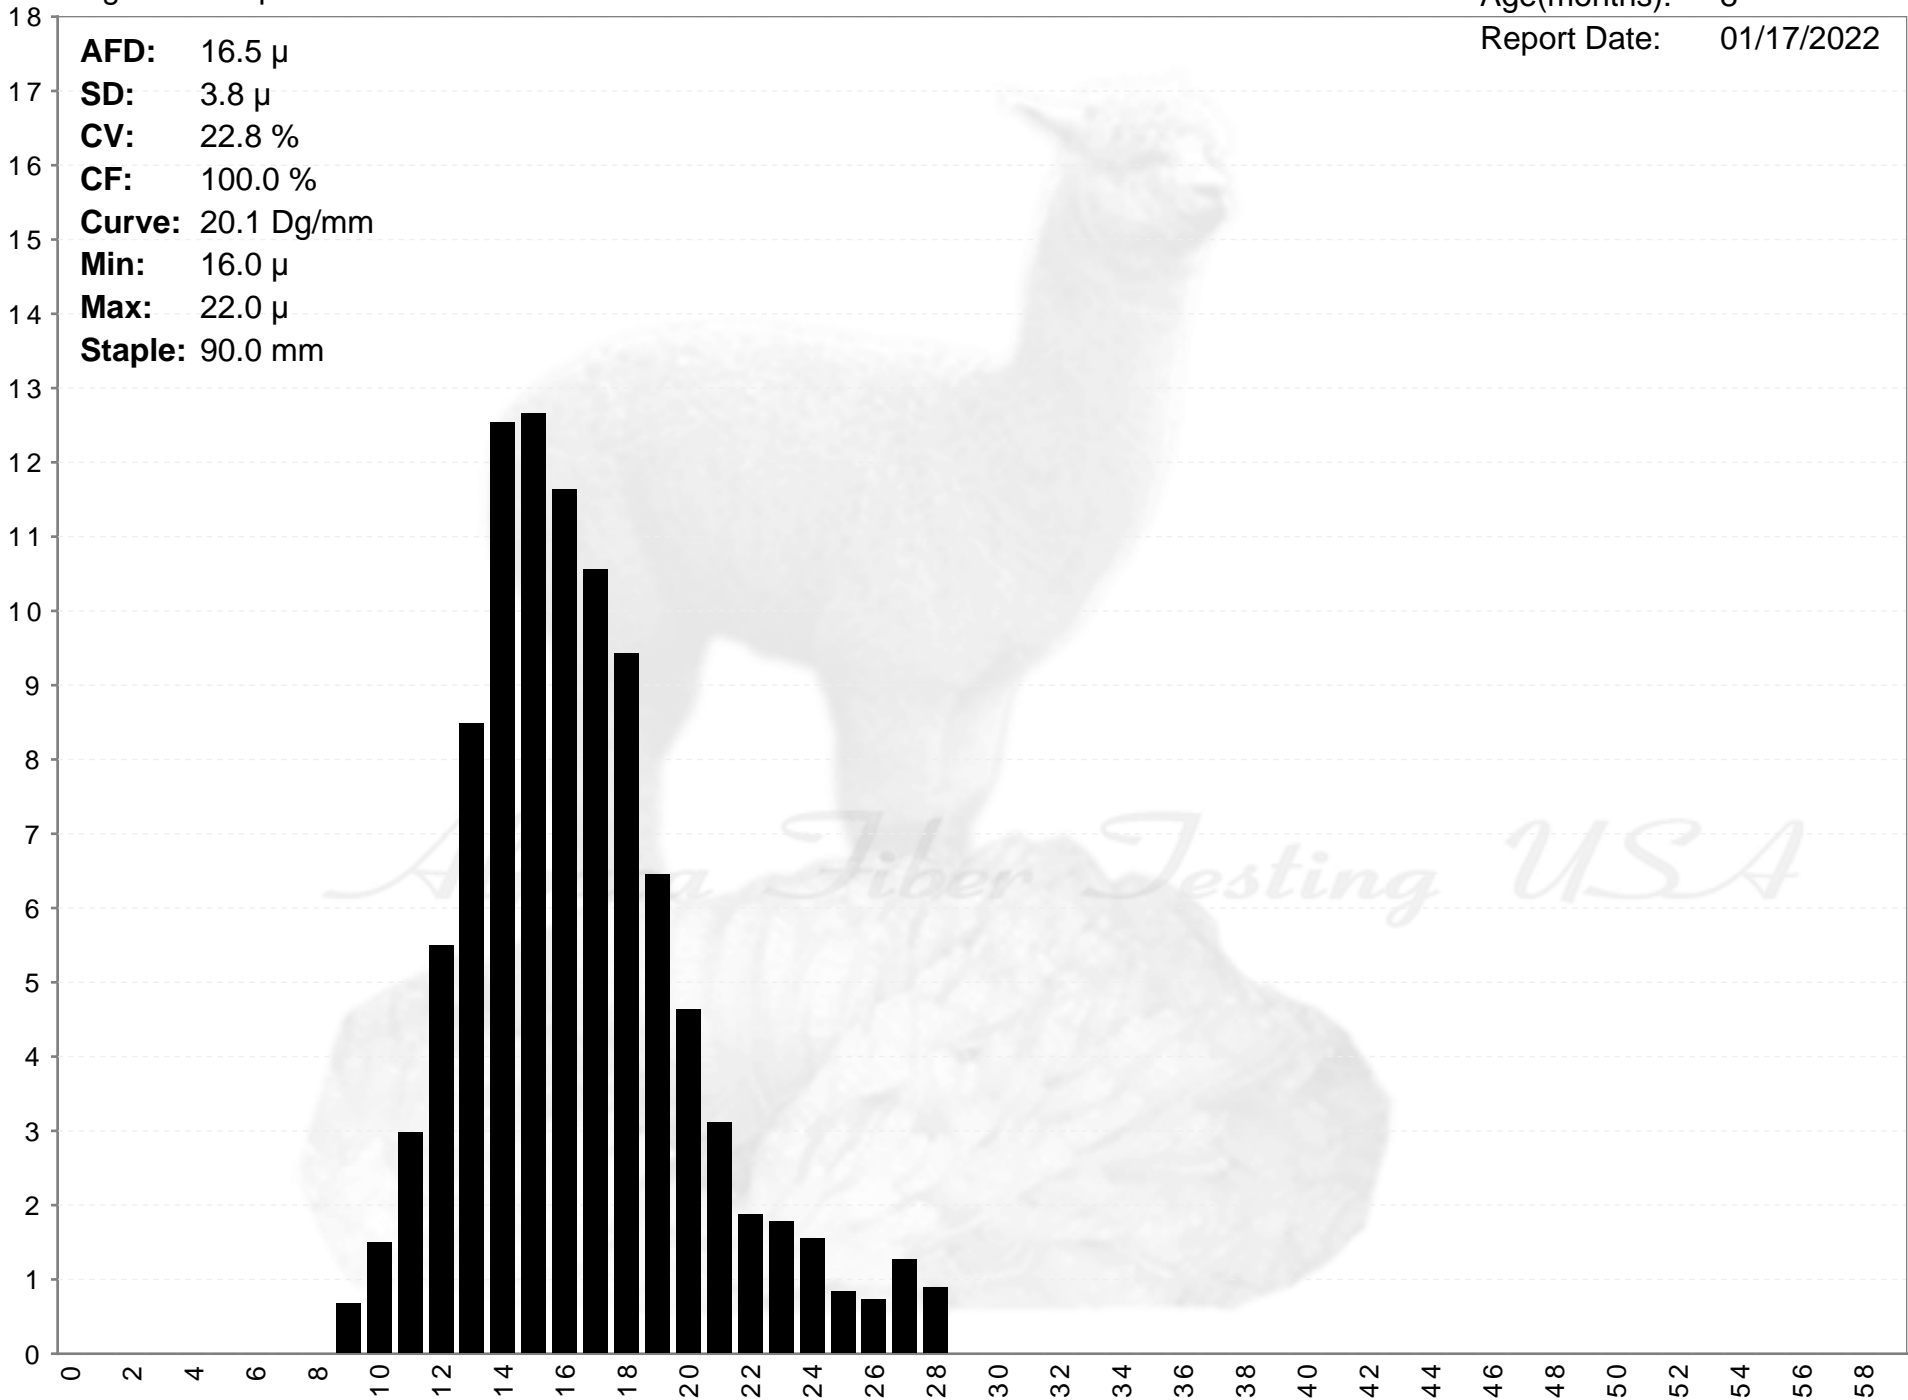

Rogue Suri Alpacas

VORTEX

Age(months): 8

Report Date: 01/17/2022

AFD: 16.5 μ
SD: 3.8 μ
CV: 22.8 %
CF: 100.0 %
Curve: 20.1 Dg/mm
Min: 16.0 μ
Max: 22.0 μ
Staple: 90.0 mm

% of Fibers

Fiber Diameter (microns)