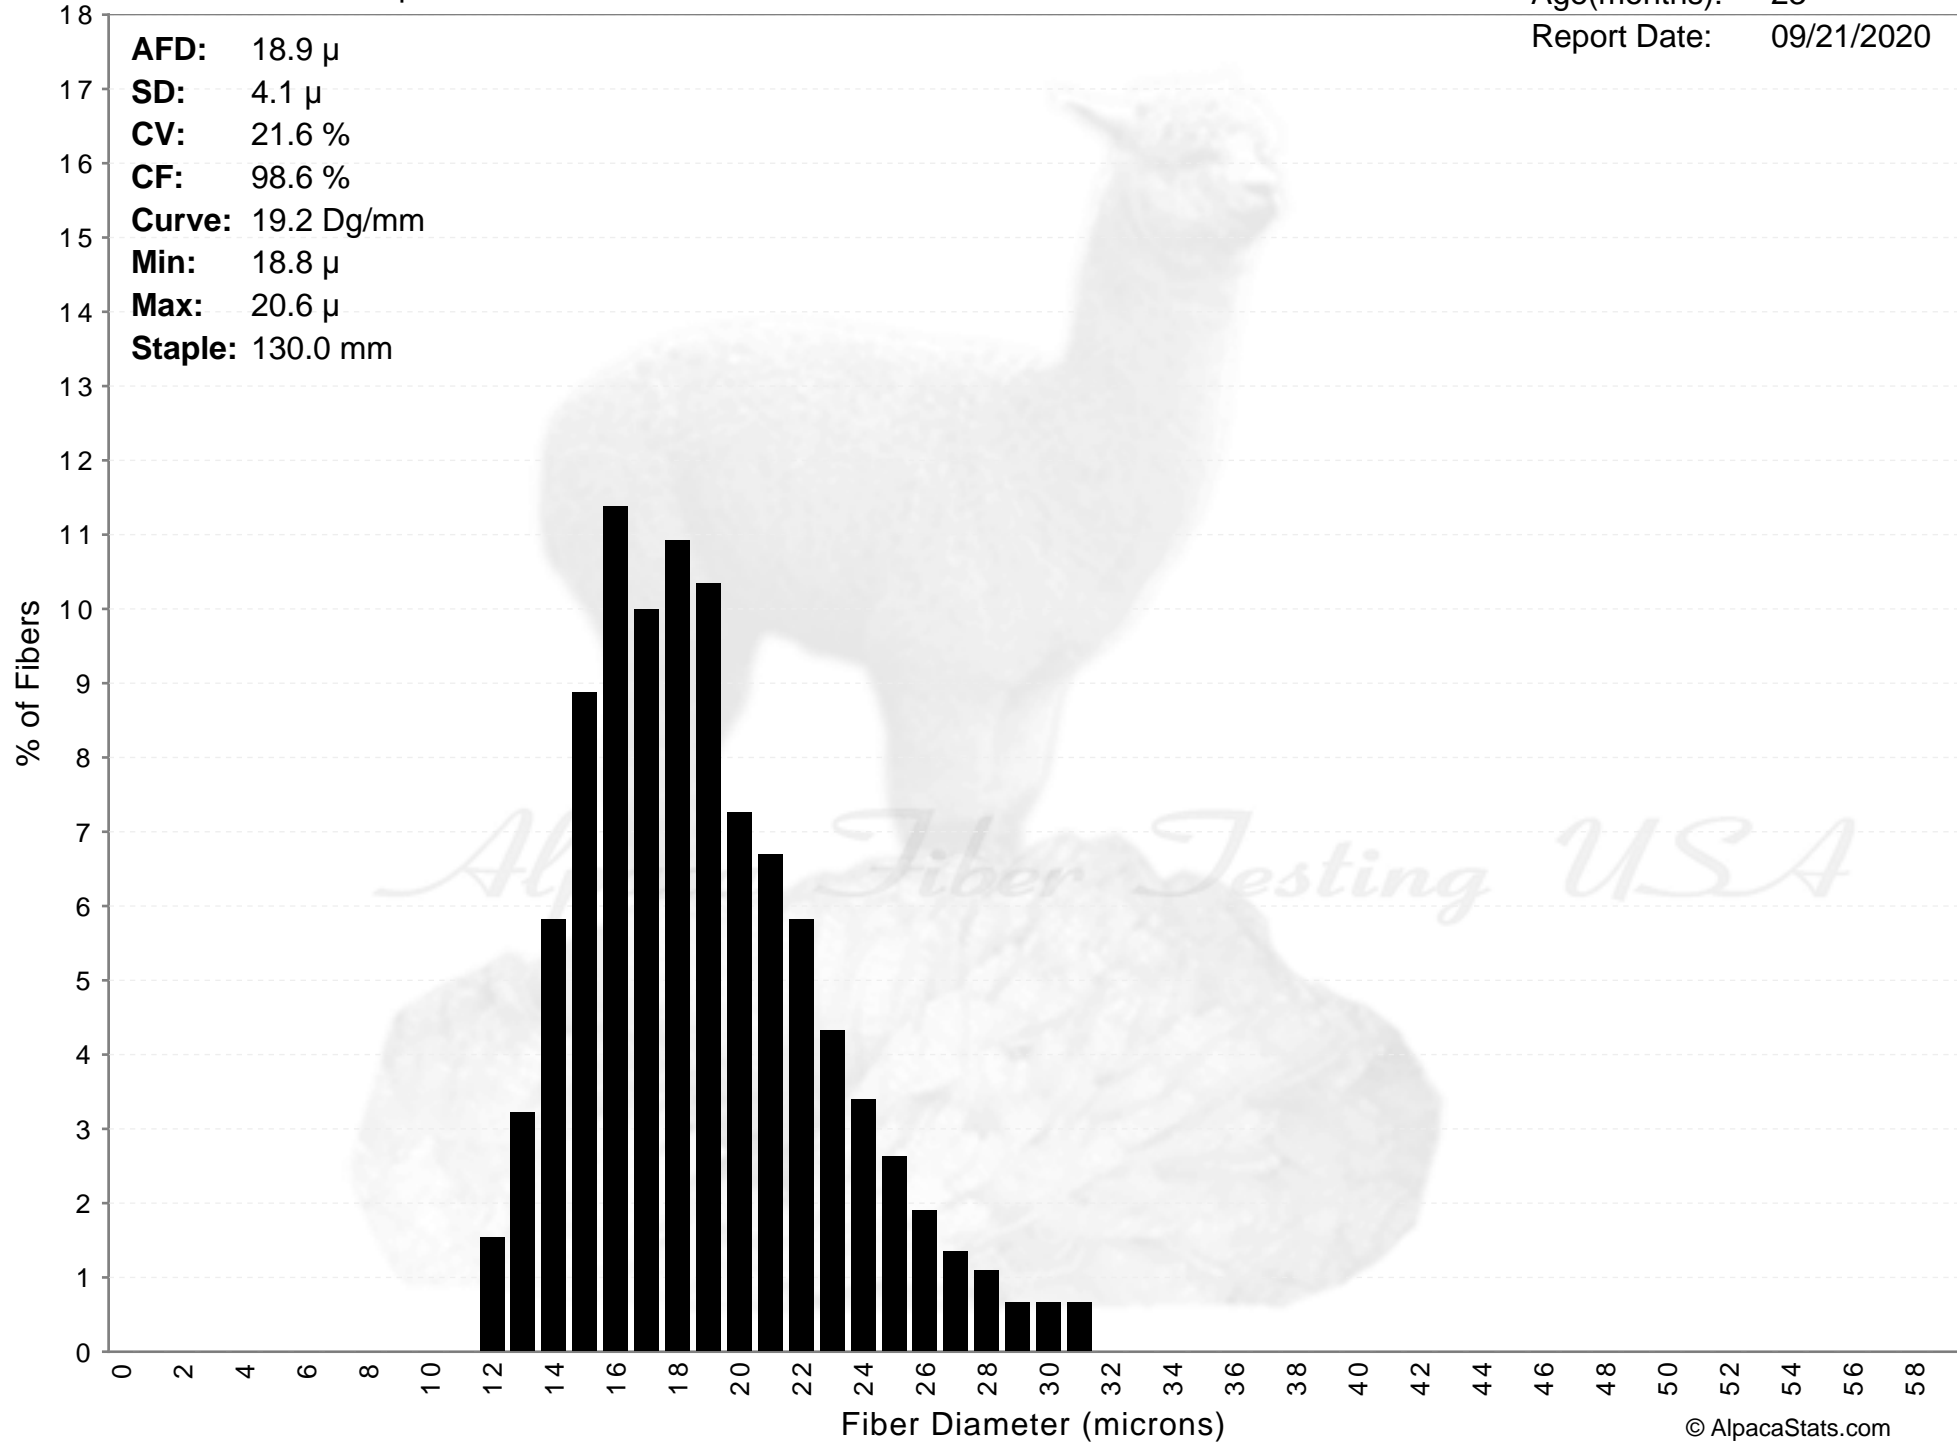

Enchanted Grove Alpacas

ENCHANTED'S BRAGI

Age(months): 23
Report Date: 09/21/2020

AFD: 18.9 μ
SD: 4.1 μ
CV: 21.6 %
CF: 98.6 %
Curve: 19.2 Dg/mm
Min: 18.8 μ
Max: 20.6 μ
Staple: 130.0 mm

ENCHANTED'S BRAGI

AFD: 18.9 μ
SD: 4.1 μ
CV: 21.6 %
CF: 98.6 %
Curve: 19.2 Dg/mm
Min: 18.8 μ
Max: 20.6 μ
Staple: 130.0 mm