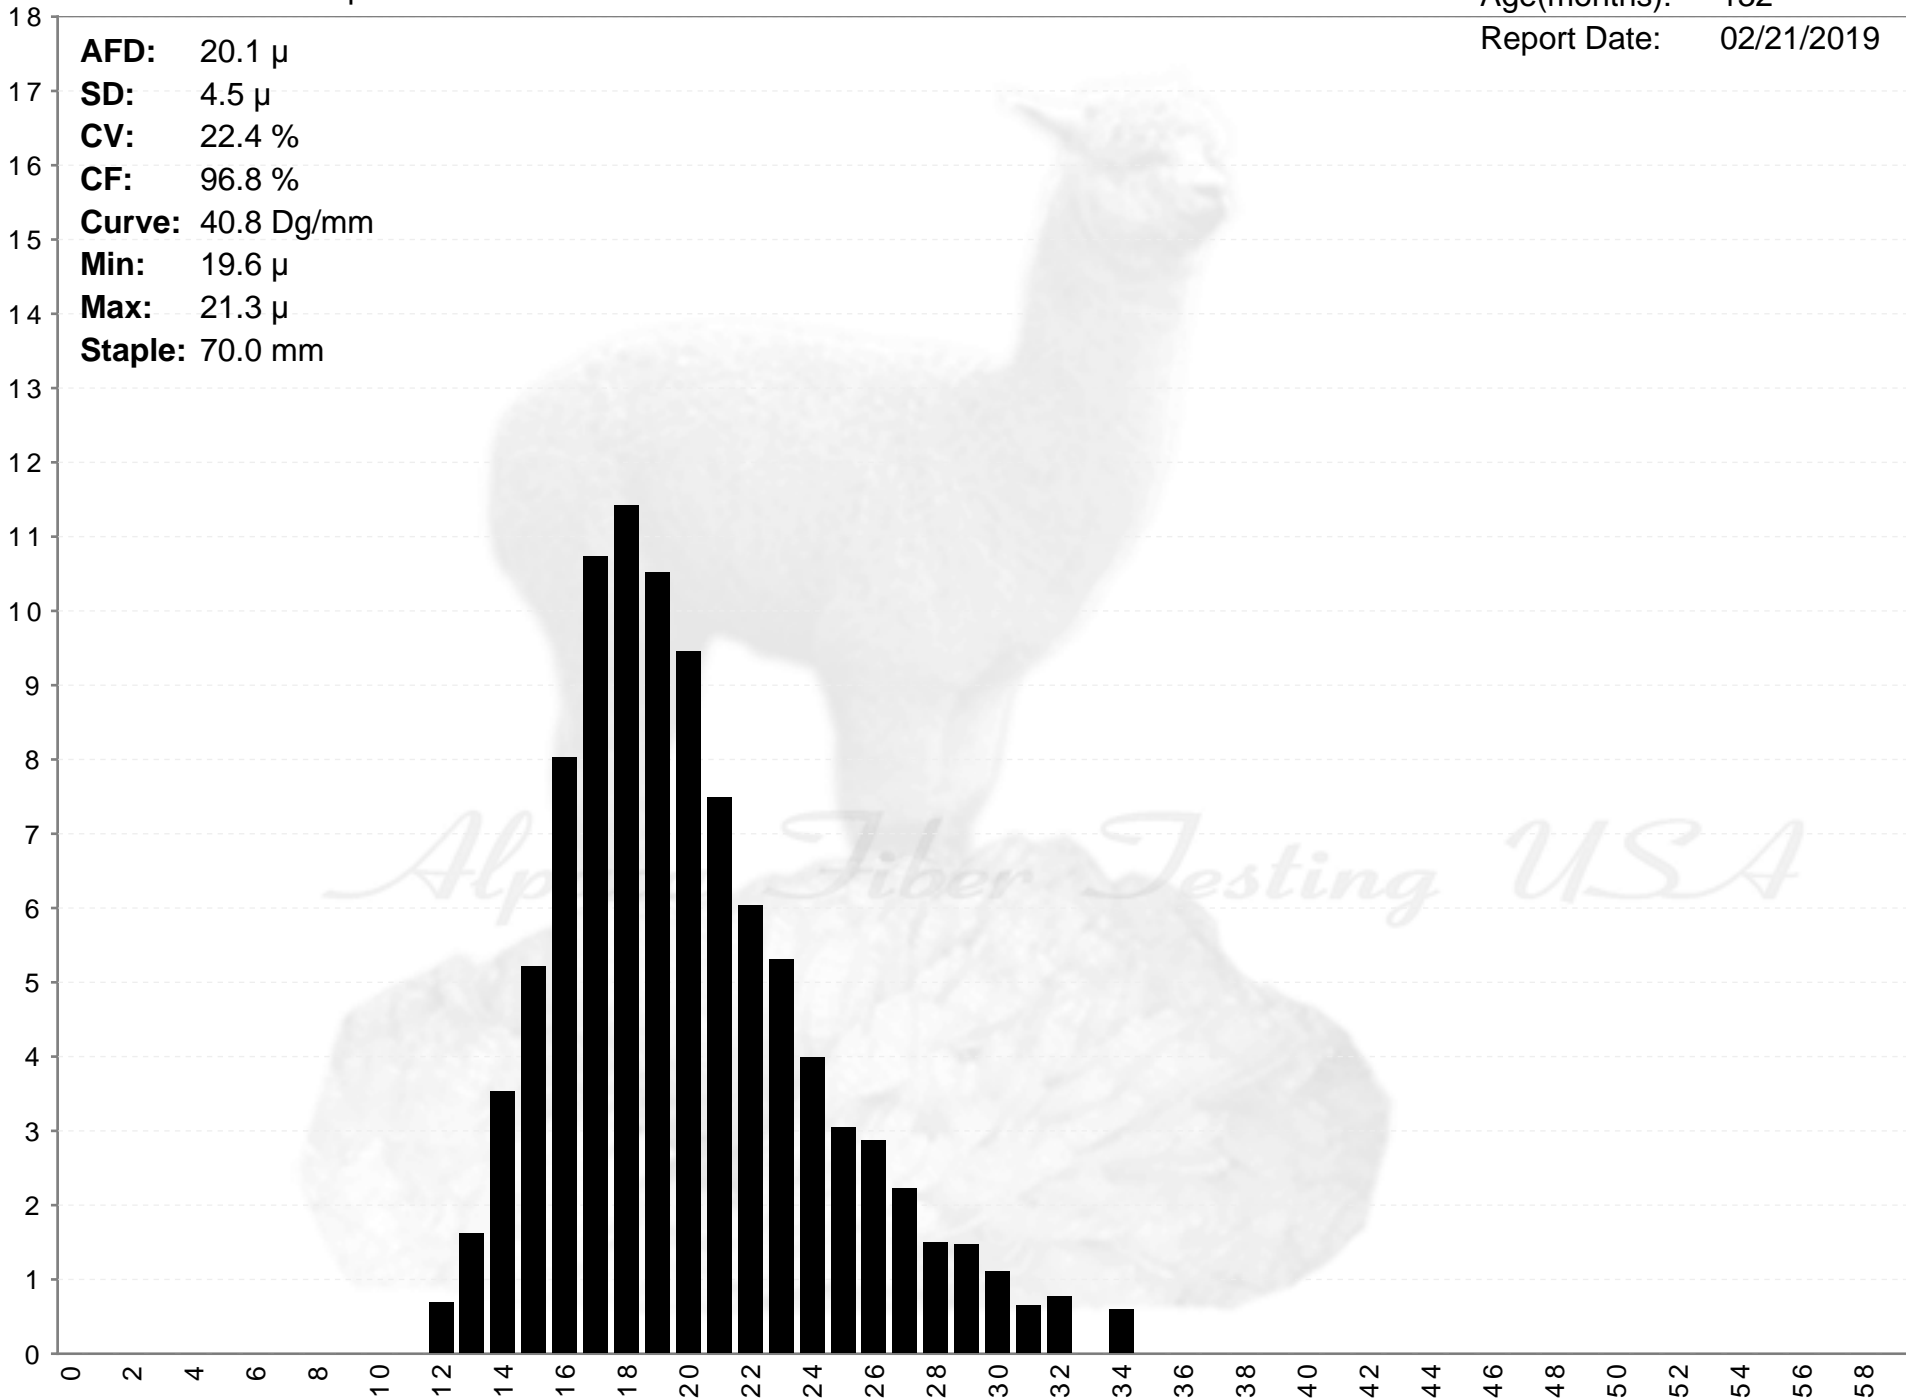

Enchanted Grove Alpacas

Braveheart

Age(months): 132
Report Date: 02/21/2019

AFD: 20.1 μ
SD: 4.5 μ
CV: 22.4 %
CF: 96.8 %
Curve: 40.8 Dg/mm
Min: 19.6 μ
Max: 21.3 μ
Staple: 70.0 mm

% of Fibers

Alpaca Fiber Testing USA

Fiber Diameter (microns)

BRAVEHEART

AFD: 20.1 μ
SD: 4.5 μ
CV: 22.4 %
CF: 96.8 %
Curve: 40.8 Dg/mm
Min: 19.6 μ
Max: 21.3 μ
Staple: 70.0 mm