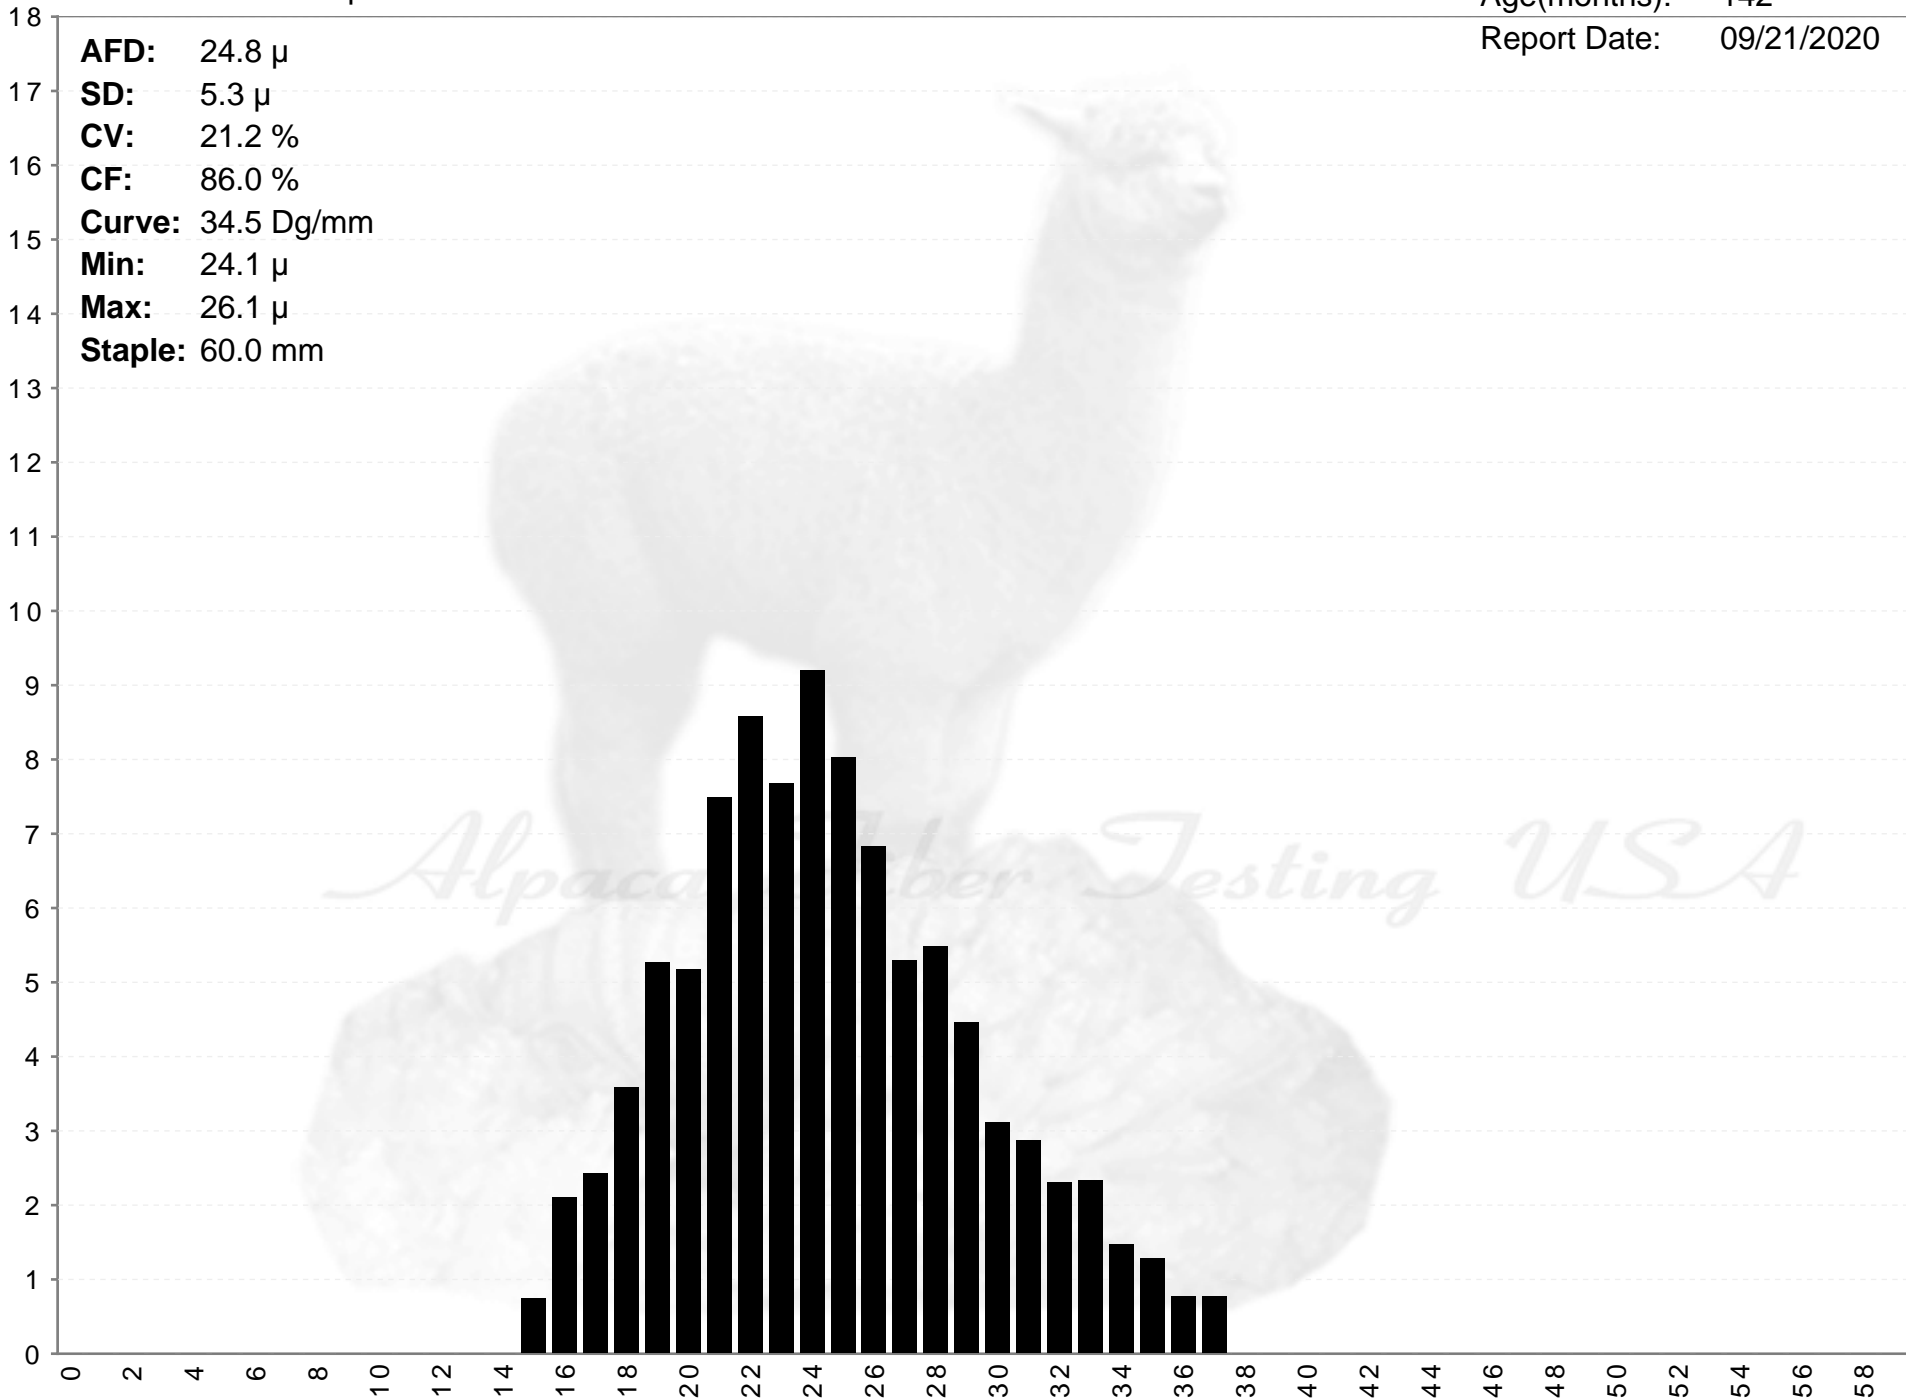

Enchanted Grove Alpacas

SIERRA BREW

Age(months): 142
Report Date: 09/21/2020

AFD: 24.8 μ
SD: 5.3 μ
CV: 21.2 %
CF: 86.0 %
Curve: 34.5 Dg/mm
Min: 24.1 μ
Max: 26.1 μ
Staple: 60.0 mm

% of Fibers

Alpaca Fiber Testing USA

Fiber Diameter (microns)

AFD: 24.8 μ
SD: 5.3 μ
CV: 21.2 %
CF: 86.0 %
Curve: 34.5 Dg/mm
Min: 24.1 μ
Max: 26.1 μ
Staple: 60.0 mm