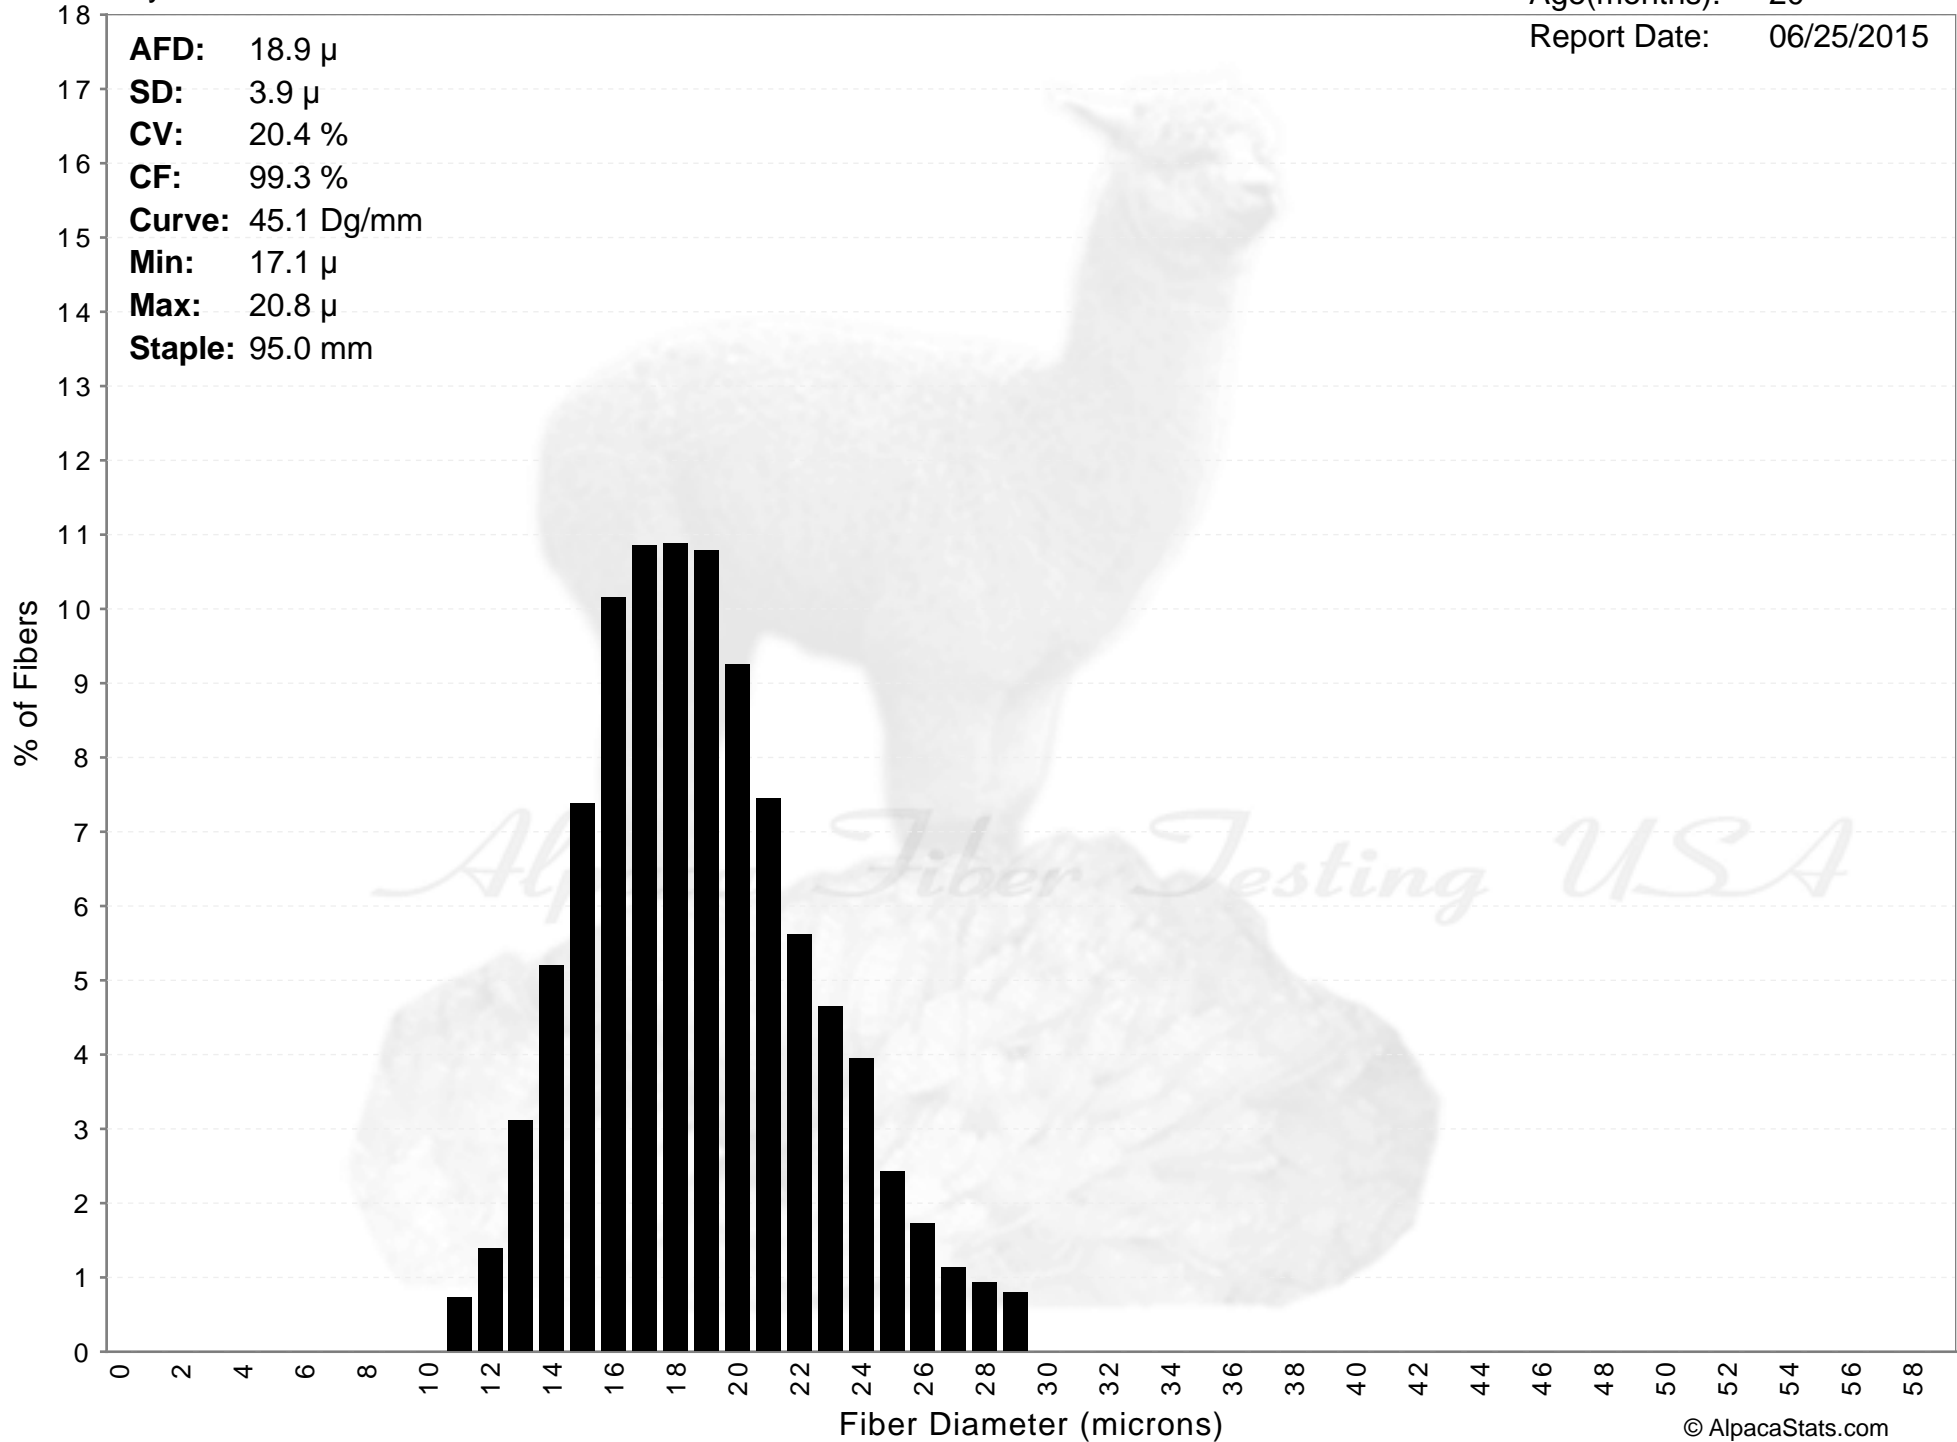

Sky Fiber Ranch

ROBASIA'S SUPERSTAR'S BARDOTT

Age(months): 20
Report Date: 06/25/2015

AFD: 18.9 μ
SD: 3.9 μ
CV: 20.4 %
CF: 99.3 %
Curve: 45.1 Dg/mm
Min: 17.1 μ
Max: 20.8 μ
Staple: 95.0 mm

ROBASIA'S SUPERSTAR'S BARDOTT

AFD: 18.9 μ
SD: 3.9 μ
CV: 20.4 %
CF: 99.3 %
Curve: 45.1 Dg/mm
Min: 17.1 μ
Max: 20.8 μ
Staple: 95.0 mm