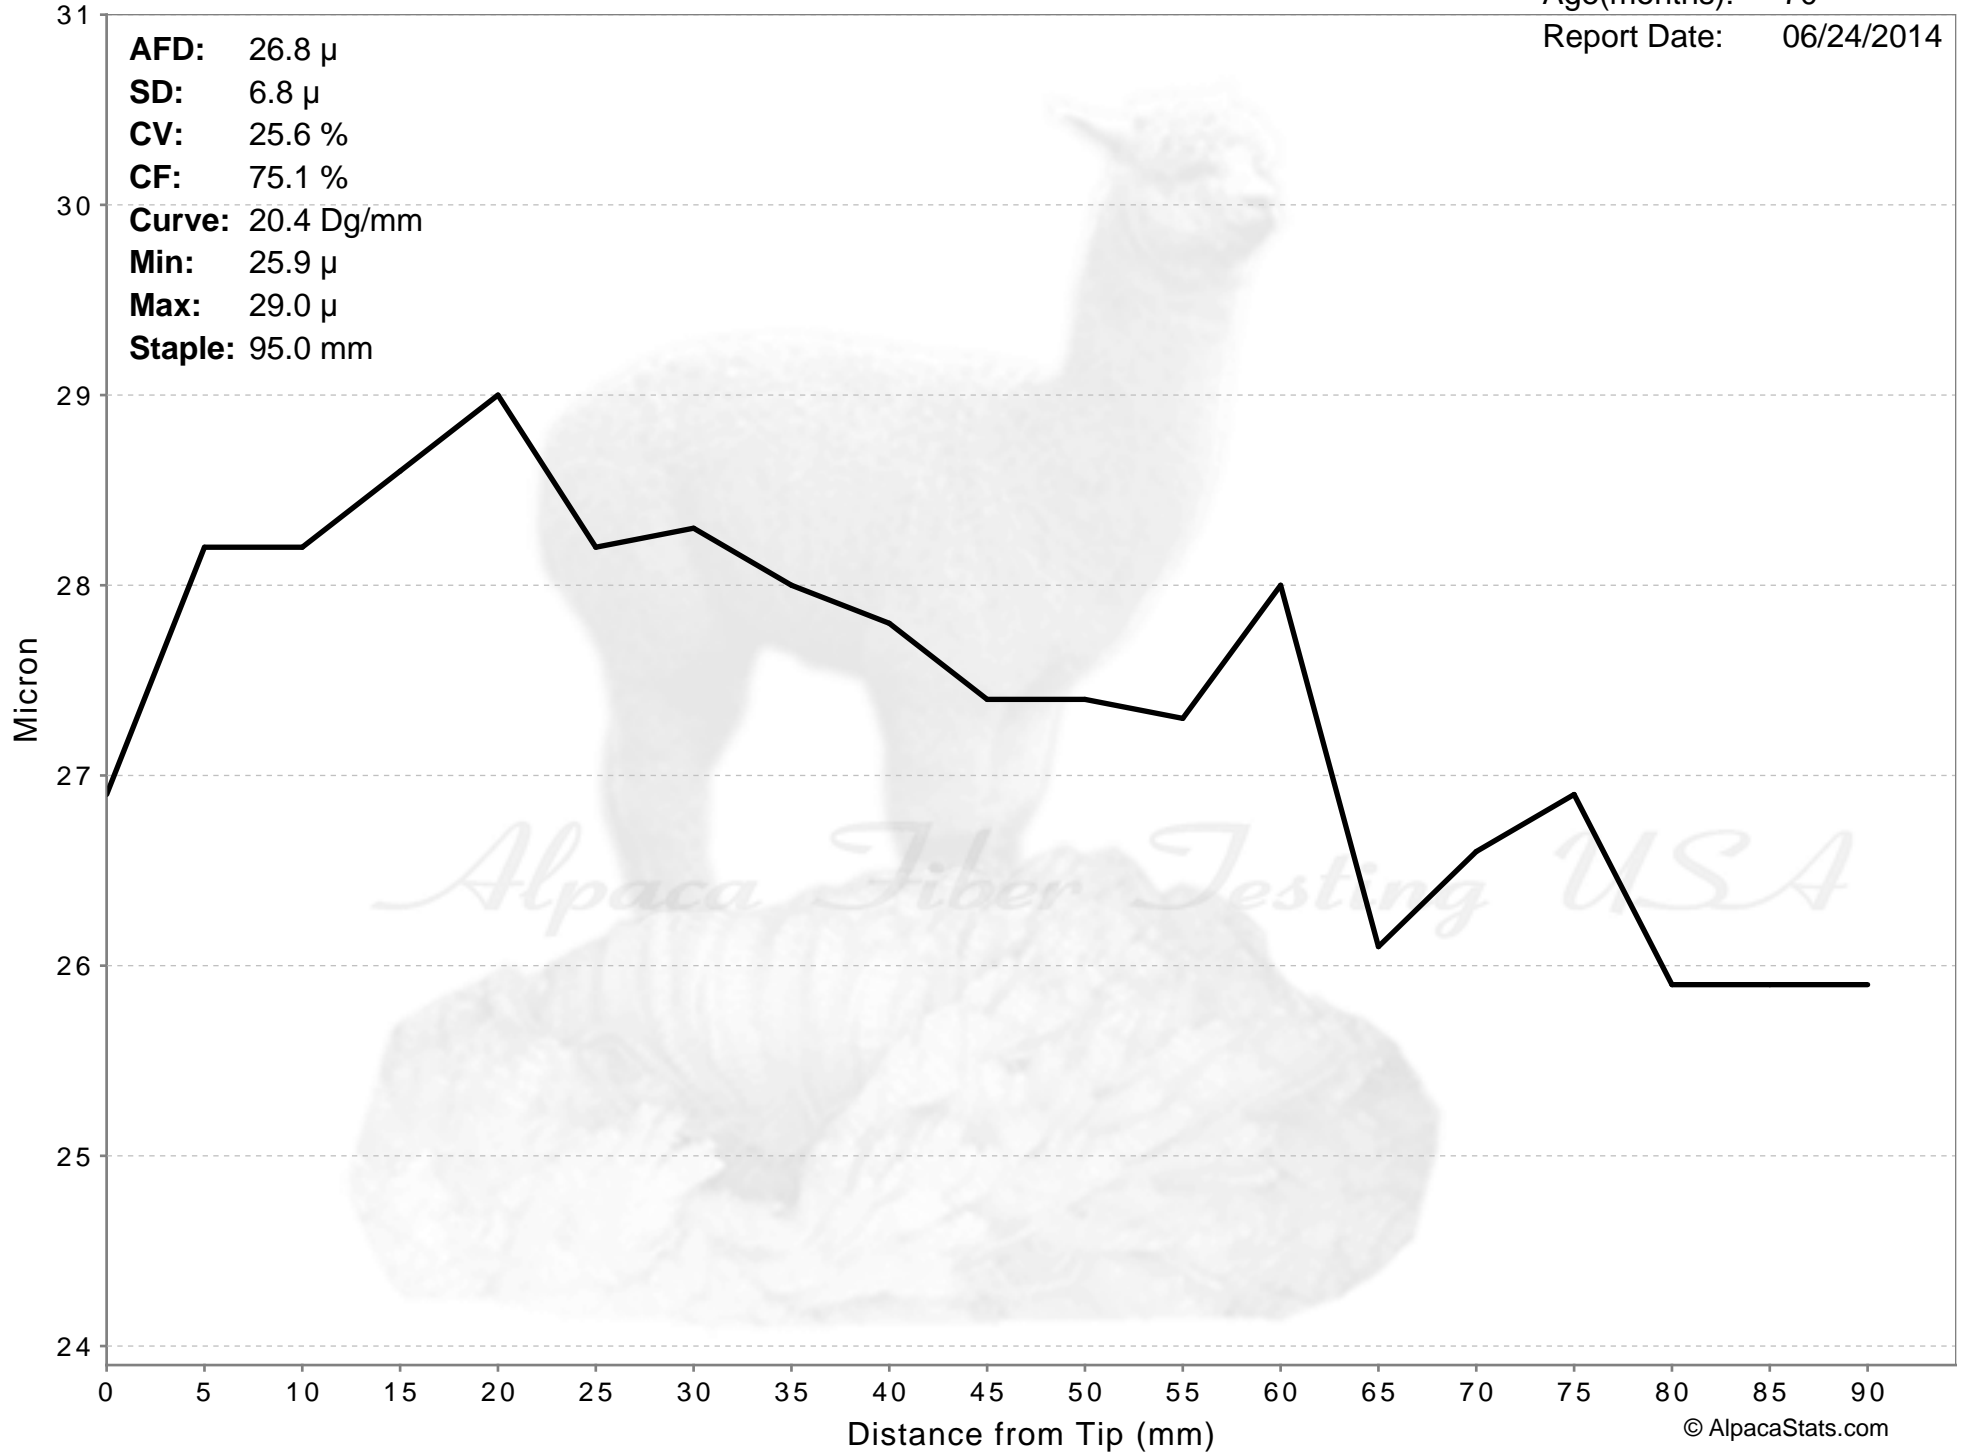

Jared Jordan

DARK TWILIGHT

Age(months): 70
Report Date: 06/24/2014

AFD: 26.8 μ
SD: 6.8 μ
CV: 25.6 %
CF: 75.1 %
Curve: 20.4 Dg/mm
Min: 25.9 μ
Max: 29.0 μ
Staple: 95.0 mm

% of Fibers

Jared Jordan

DARK TWILIGHT

Age(months): 70
Report Date: 06/24/2014

AFD: 26.8 μ
SD: 6.8 μ
CV: 25.6 %
CF: 75.1 %
Curve: 20.4 Dg/mm
Min: 25.9 μ
Max: 29.0 μ
Staple: 95.0 mm

Alpaca Fiber Testing USA