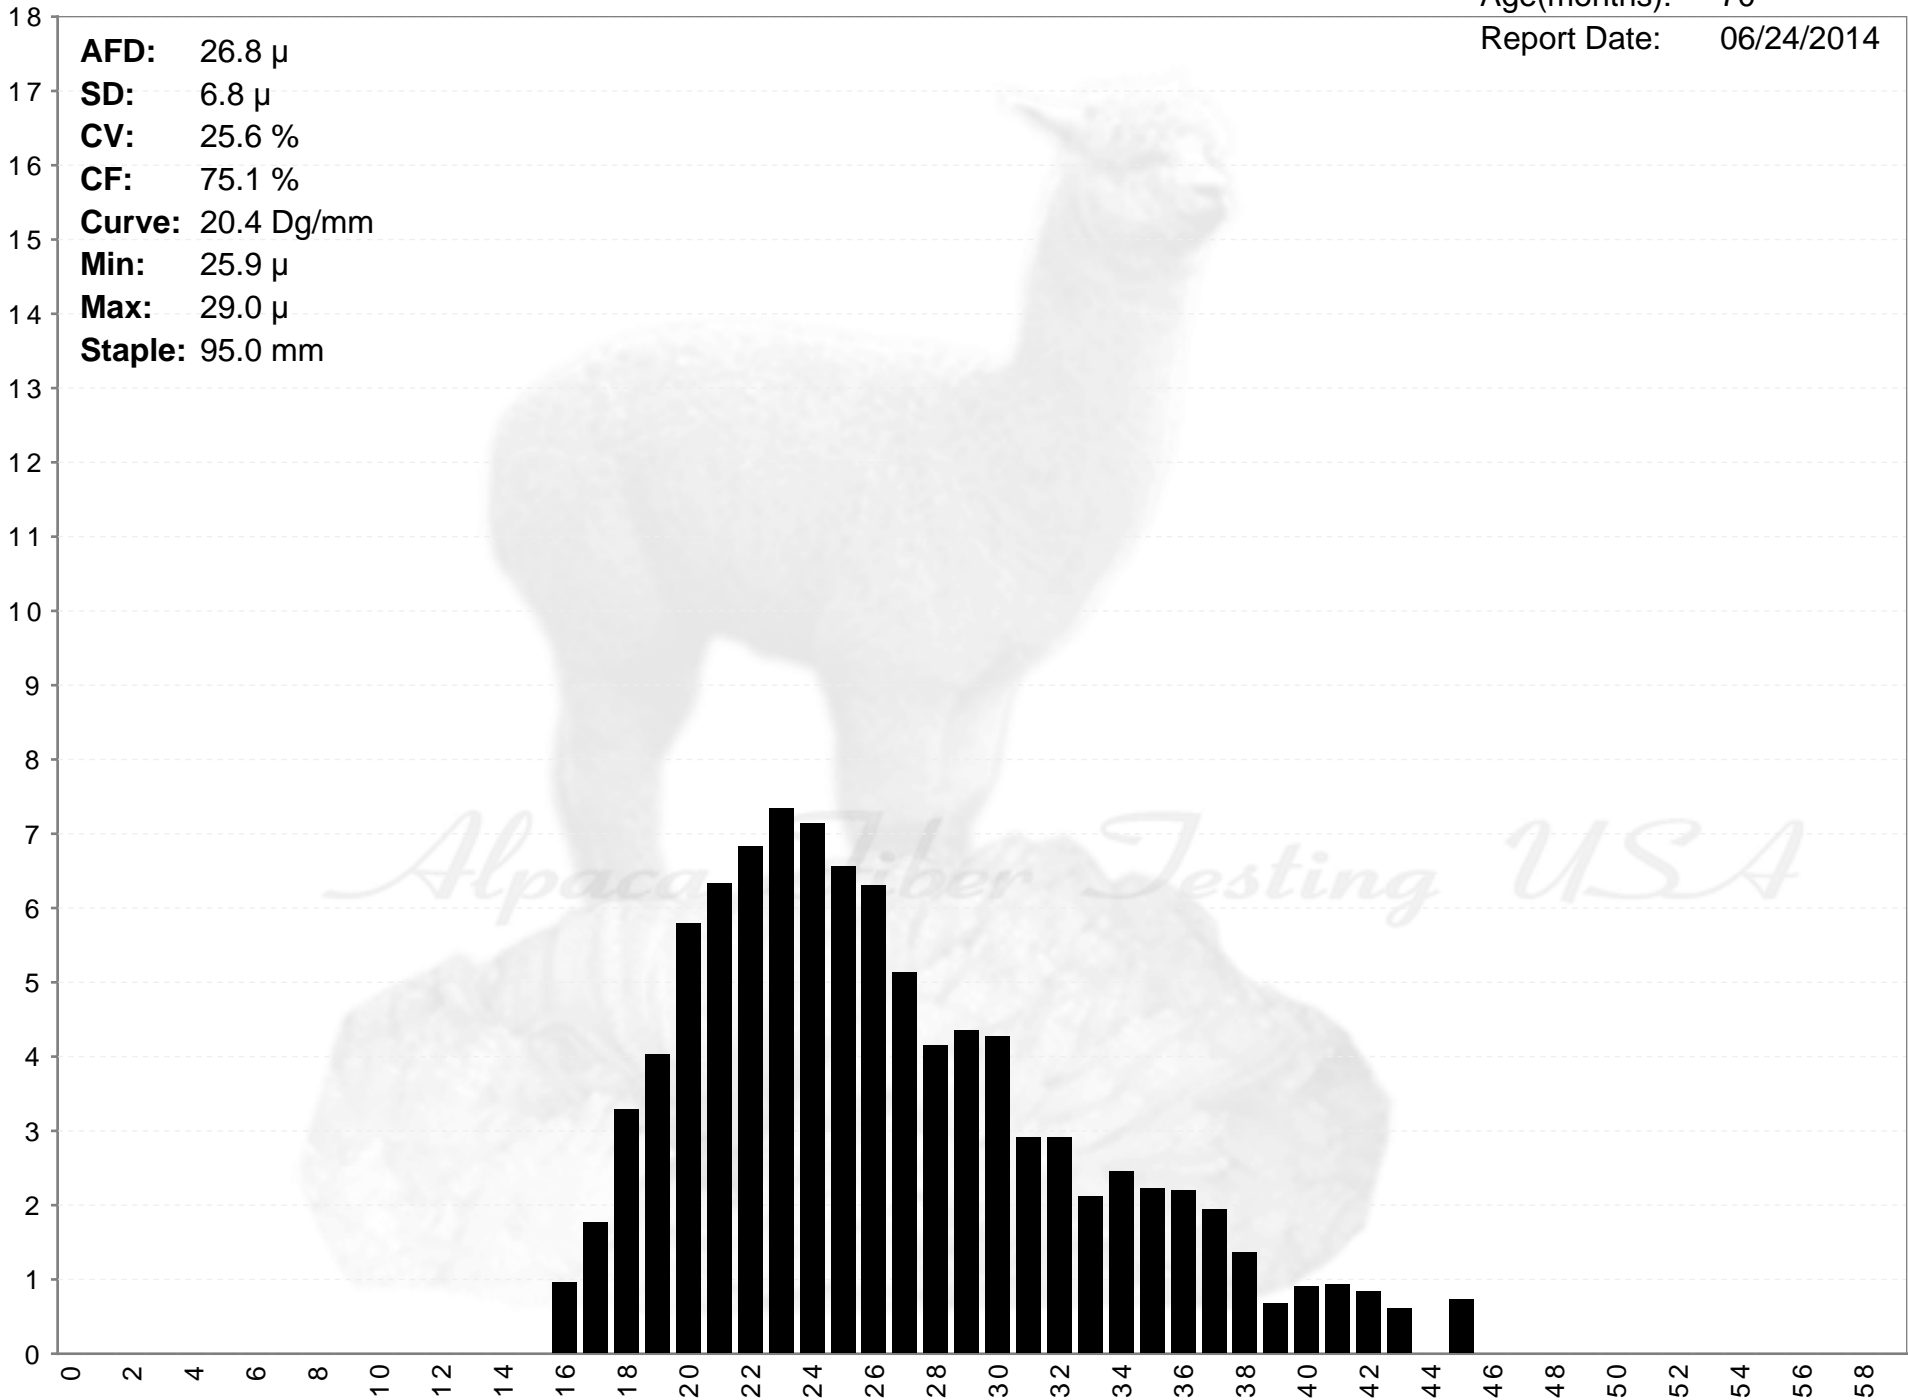

Jared Jordan

DARK TWILIGHT

Age(months): 70
Report Date: 06/24/2014

AFD: 26.8 μ
SD: 6.8 μ
CV: 25.6 %
CF: 75.1 %
Curve: 20.4 Dg/mm
Min: 25.9 μ
Max: 29.0 μ
Staple: 95.0 mm

% of Fibers

Jared Jordan

DARK TWILIGHT

Age(months): 70
Report Date: 06/24/2014

AFD: 26.8 μ
SD: 6.8 μ
CV: 25.6 %
CF: 75.1 %
Curve: 20.4 Dg/mm
Min: 25.9 μ
Max: 29.0 μ
Staple: 95.0 mm

Alpaca Fiber Testing USA