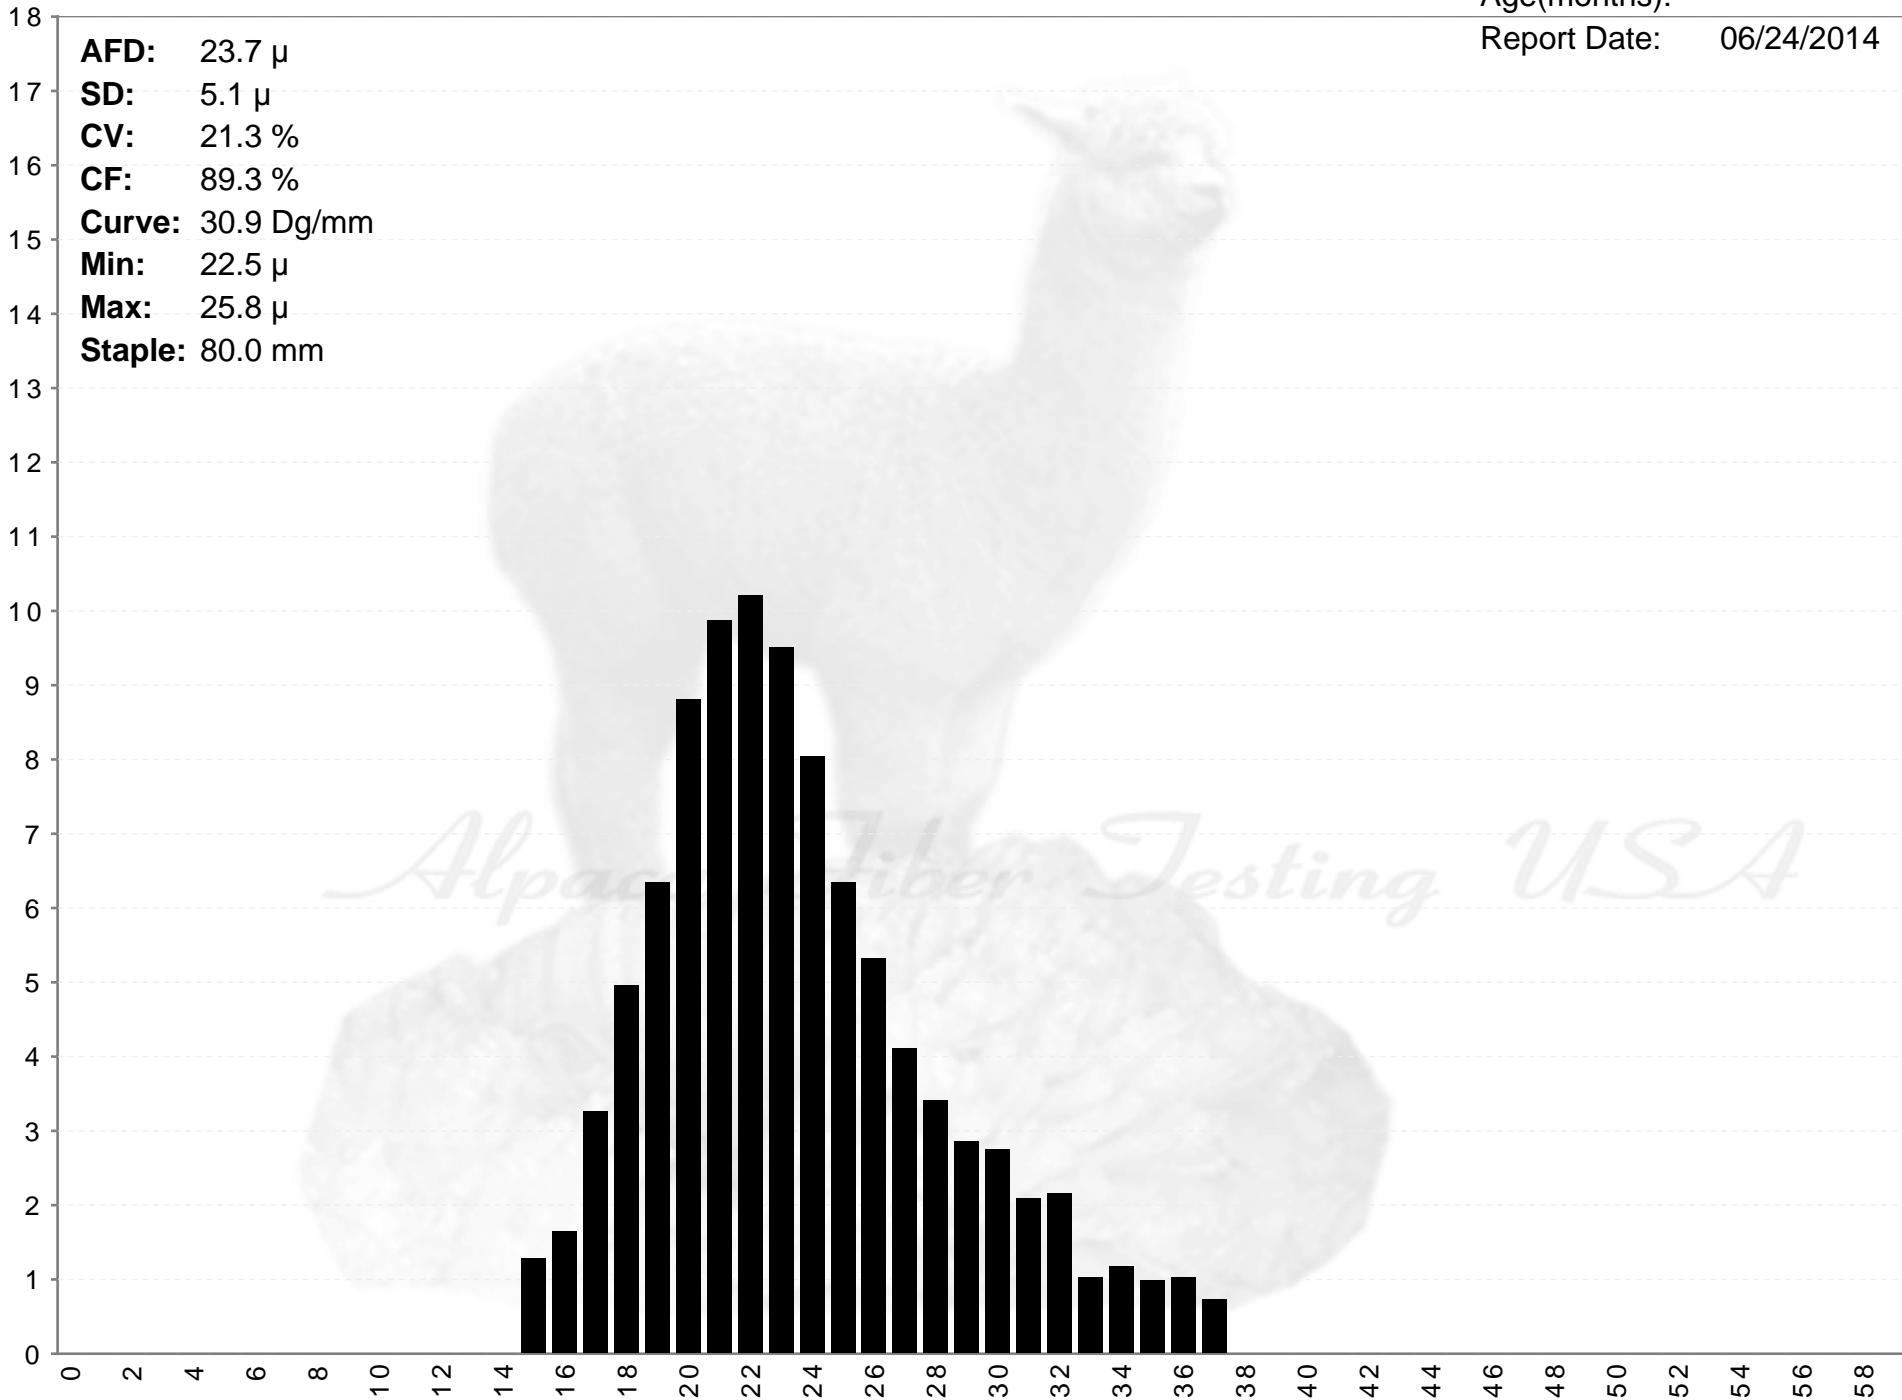

Jared Jordan

LITTLE MAN

Age(months):

Report Date: 06/24/2014

AFD: 23.7 μ
SD: 5.1 μ
CV: 21.3 %
CF: 89.3 %
Curve: 30.9 Dg/mm
Min: 22.5 μ
Max: 25.8 μ
Staple: 80.0 mm

% of Fibers

Fiber Diameter (microns)

Jared Jordan

LITTLE MAN

Age(months):

Report Date: 06/24/2014

AFD: 23.7 μ
SD: 5.1 μ
CV: 21.3 %
CF: 89.3 %
Curve: 30.9 Dg/mm
Min: 22.5 μ
Max: 25.8 μ
Staple: 80.0 mm