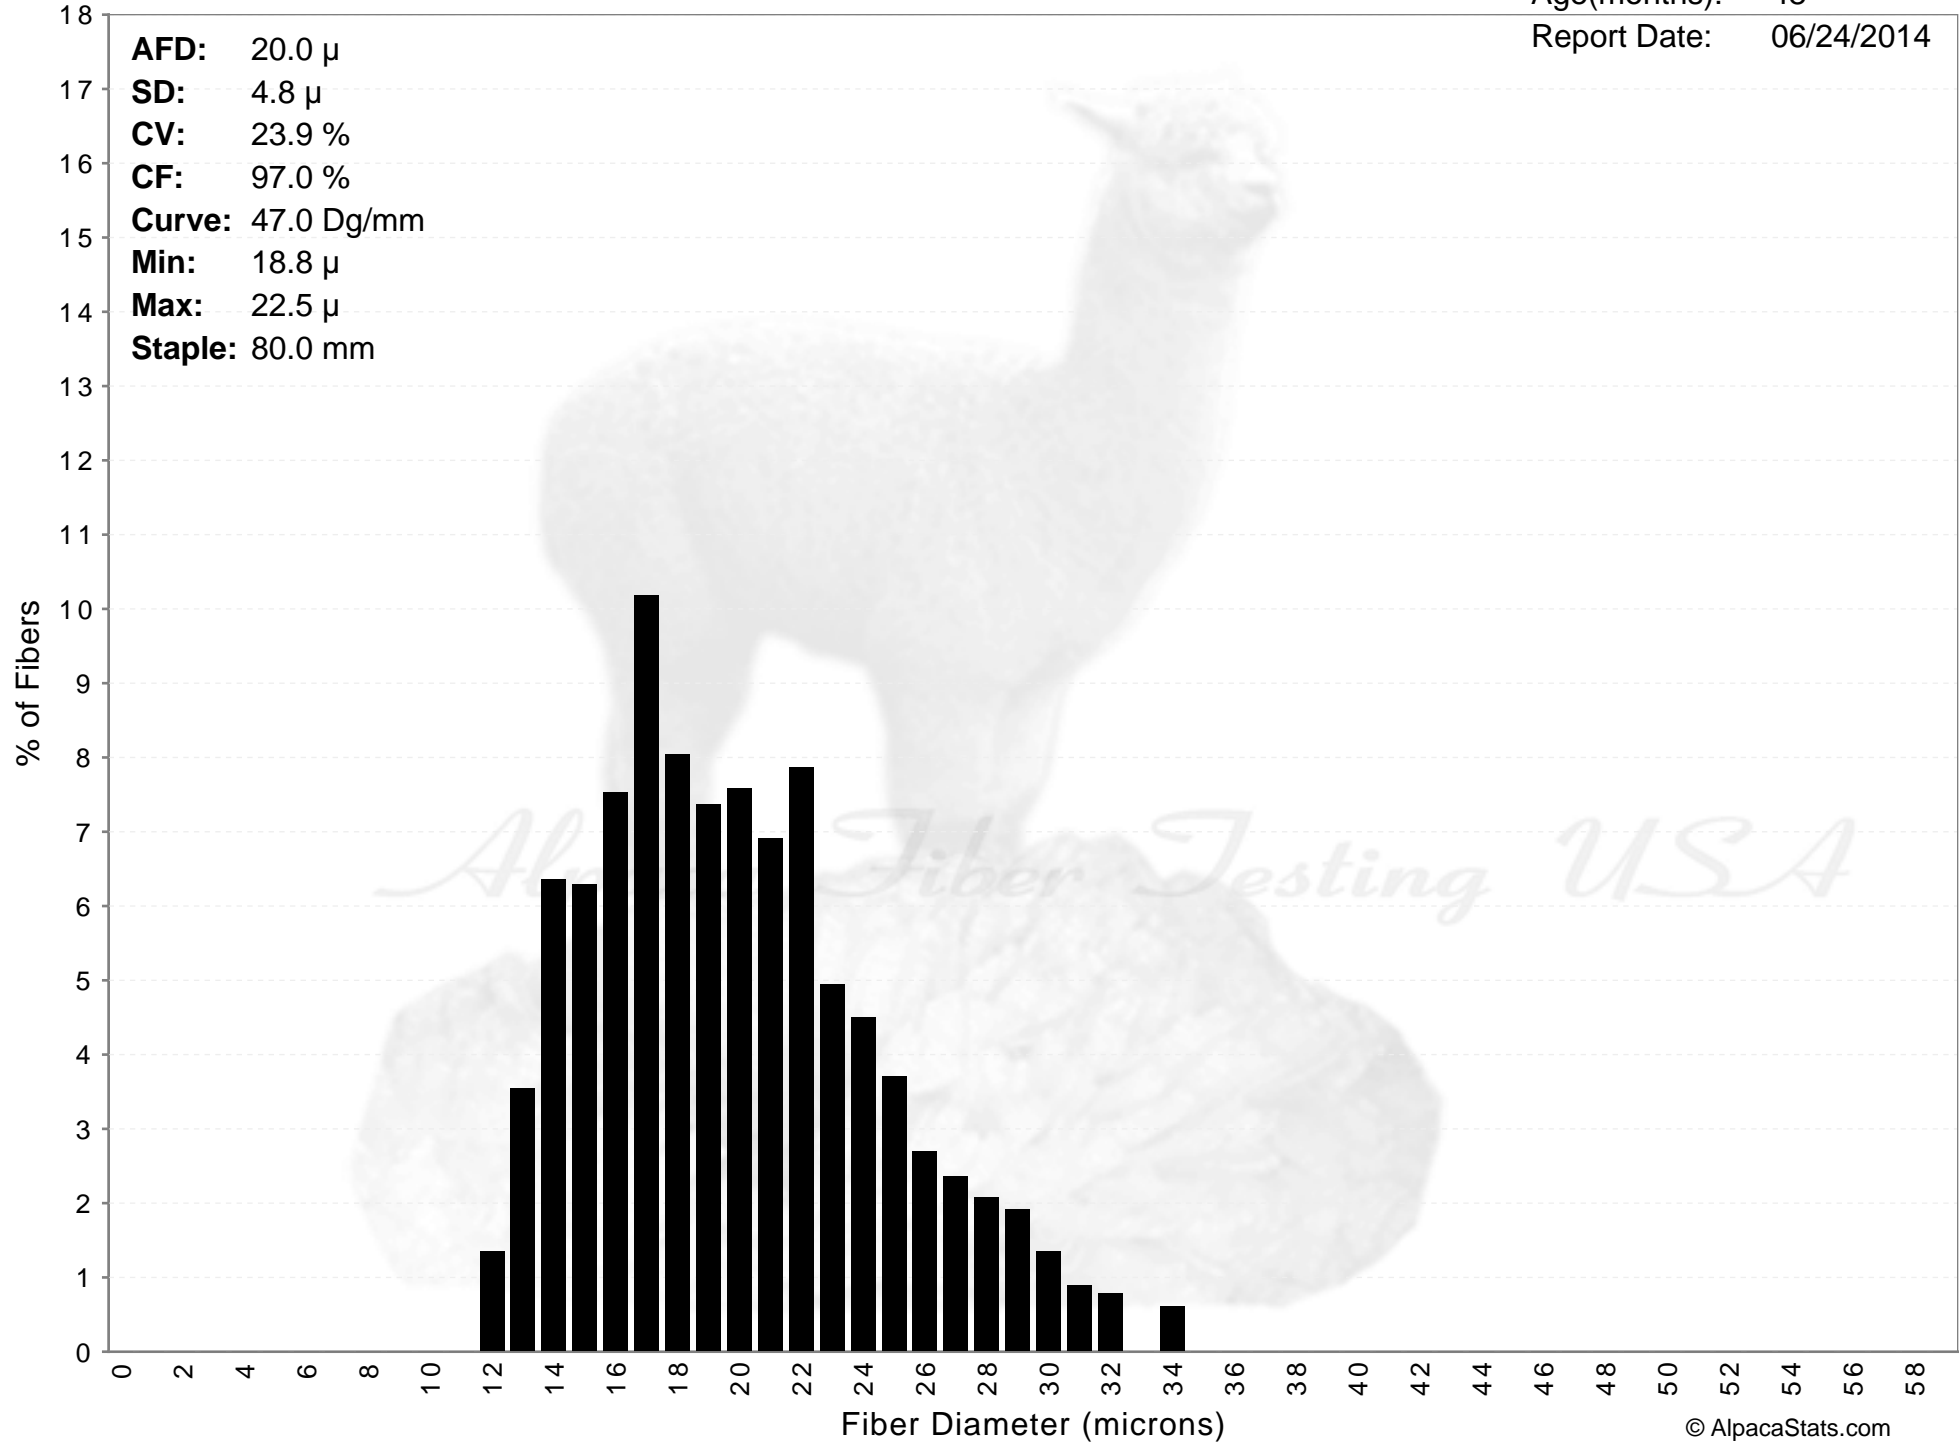

Jared Jordan

SILVER SPOON SHELLEY

Age(months): 48
Report Date: 06/24/2014

AFD: 20.0 μ
SD: 4.8 μ
CV: 23.9 %
CF: 97.0 %
Curve: 47.0 Dg/mm
Min: 18.8 μ
Max: 22.5 μ
Staple: 80.0 mm

Jared Jordan

SILVER SPOON SHELLEY

Age(months): 48

Report Date: 06/24/2014

AFD: 20.0 μ
SD: 4.8 μ
CV: 23.9 %
CF: 97.0 %
Curve: 47.0 Dg/mm
Min: 18.8 μ
Max: 22.5 μ
Staple: 80.0 mm