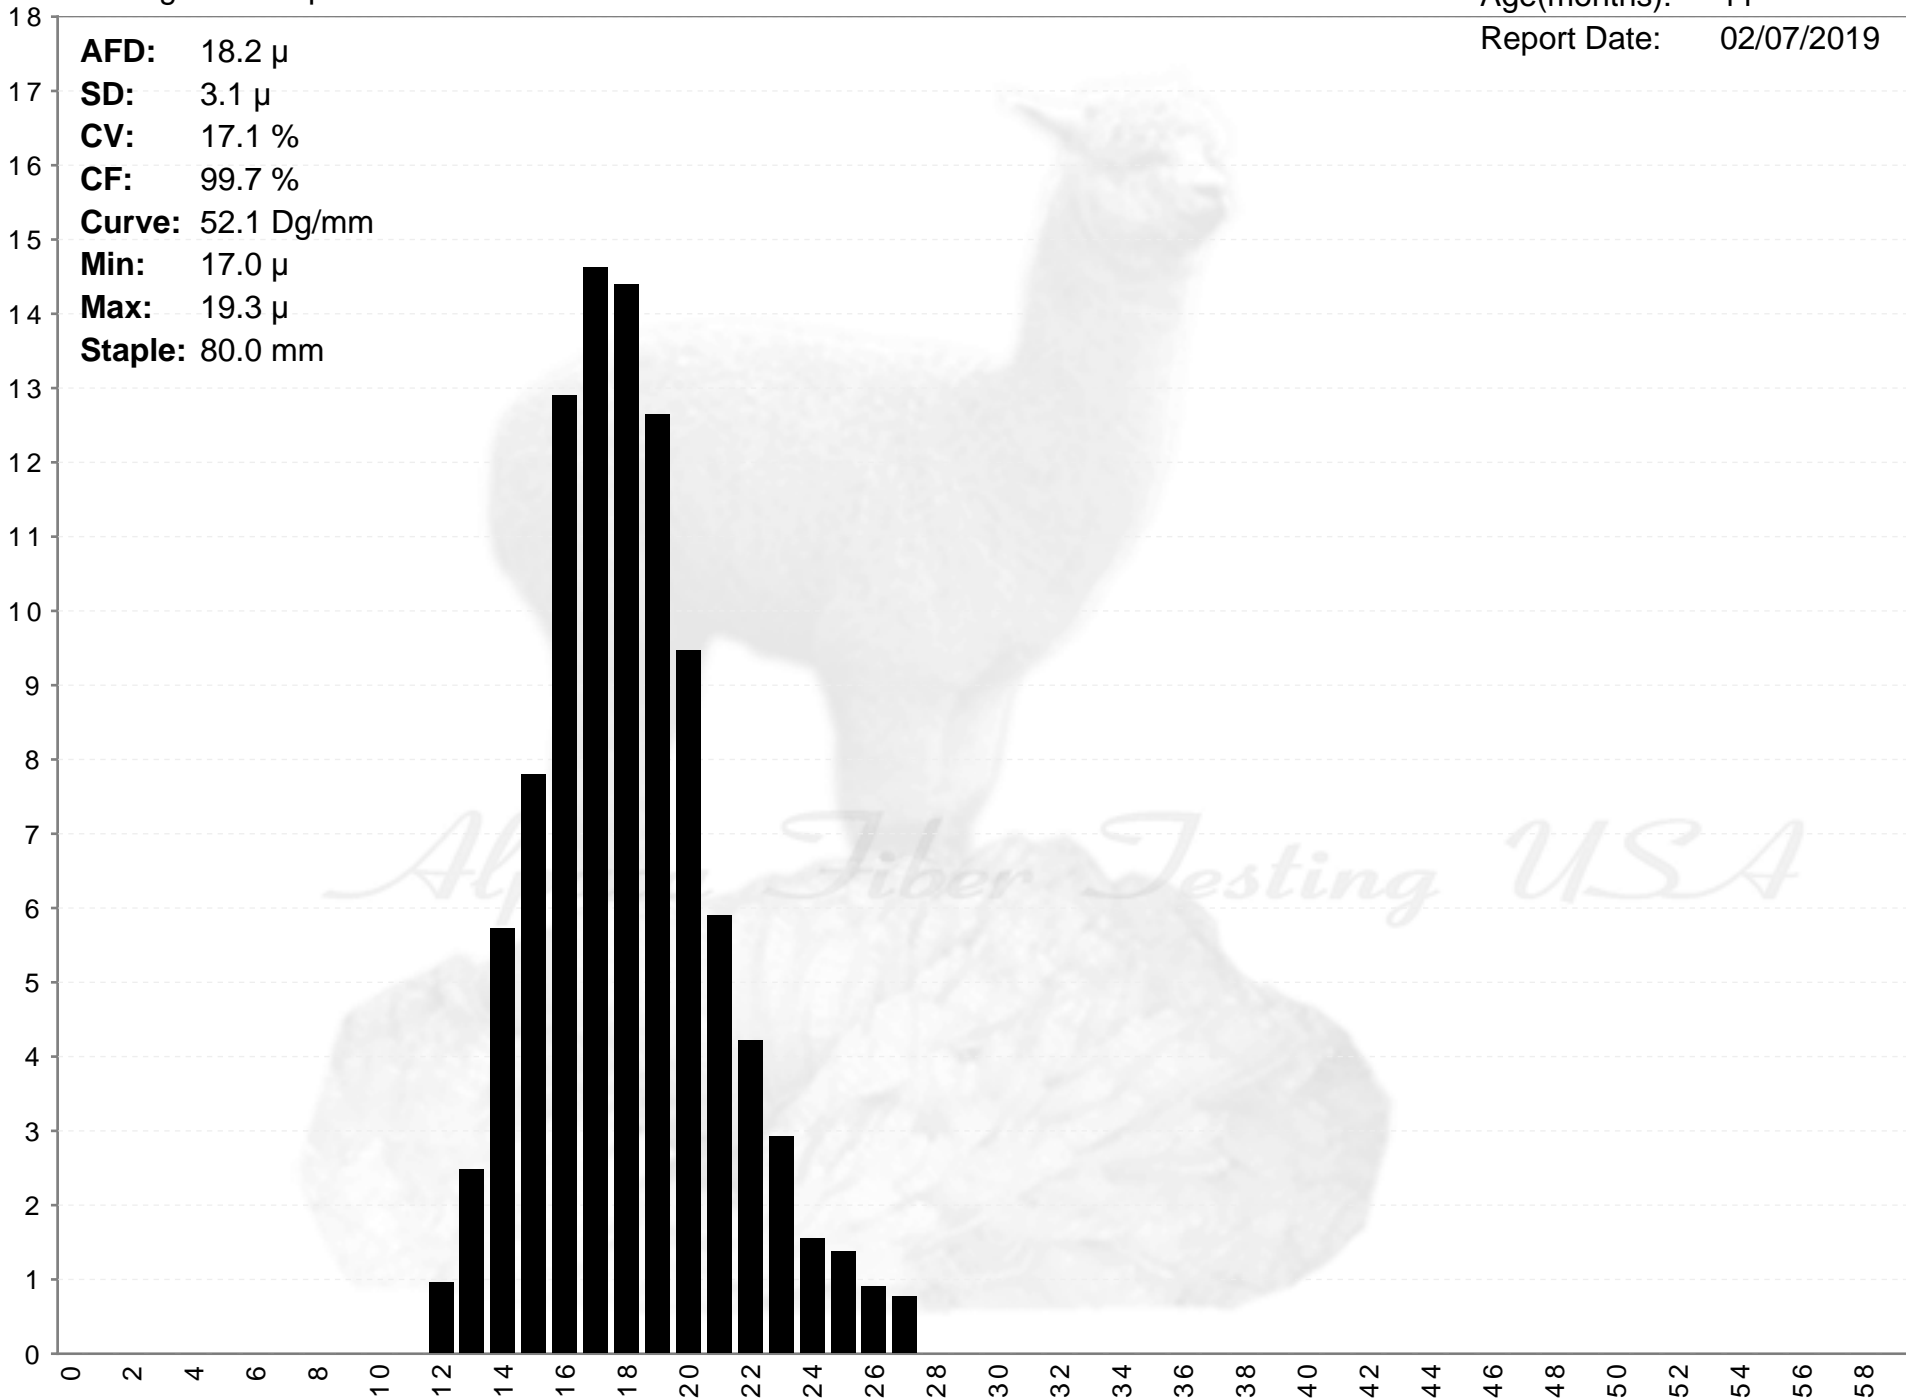

# WINDING CREEK'S VIN DIESEL

**AFD:** 18.2  $\mu$   
**SD:** 3.1  $\mu$   
**CV:** 17.1 %  
**CF:** 99.7 %  
**Curve:** 52.1 Dg/mm  
**Min:** 17.0  $\mu$   
**Max:** 19.3  $\mu$   
**Staple:** 80.0 mm

% of Fibers

Fiber Diameter (microns)

# WINDING CREEK'S VIN DIESEL

Winding Creek Alpaca Farm

Age(months): 11

Report Date: 02/07/2019

**AFD:** 18.2  $\mu$   
**SD:** 3.1  $\mu$   
**CV:** 17.1 %  
**CF:** 99.7 %  
**Curve:** 52.1 Dg/mm  
**Min:** 17.0  $\mu$   
**Max:** 19.3  $\mu$   
**Staple:** 80.0 mm