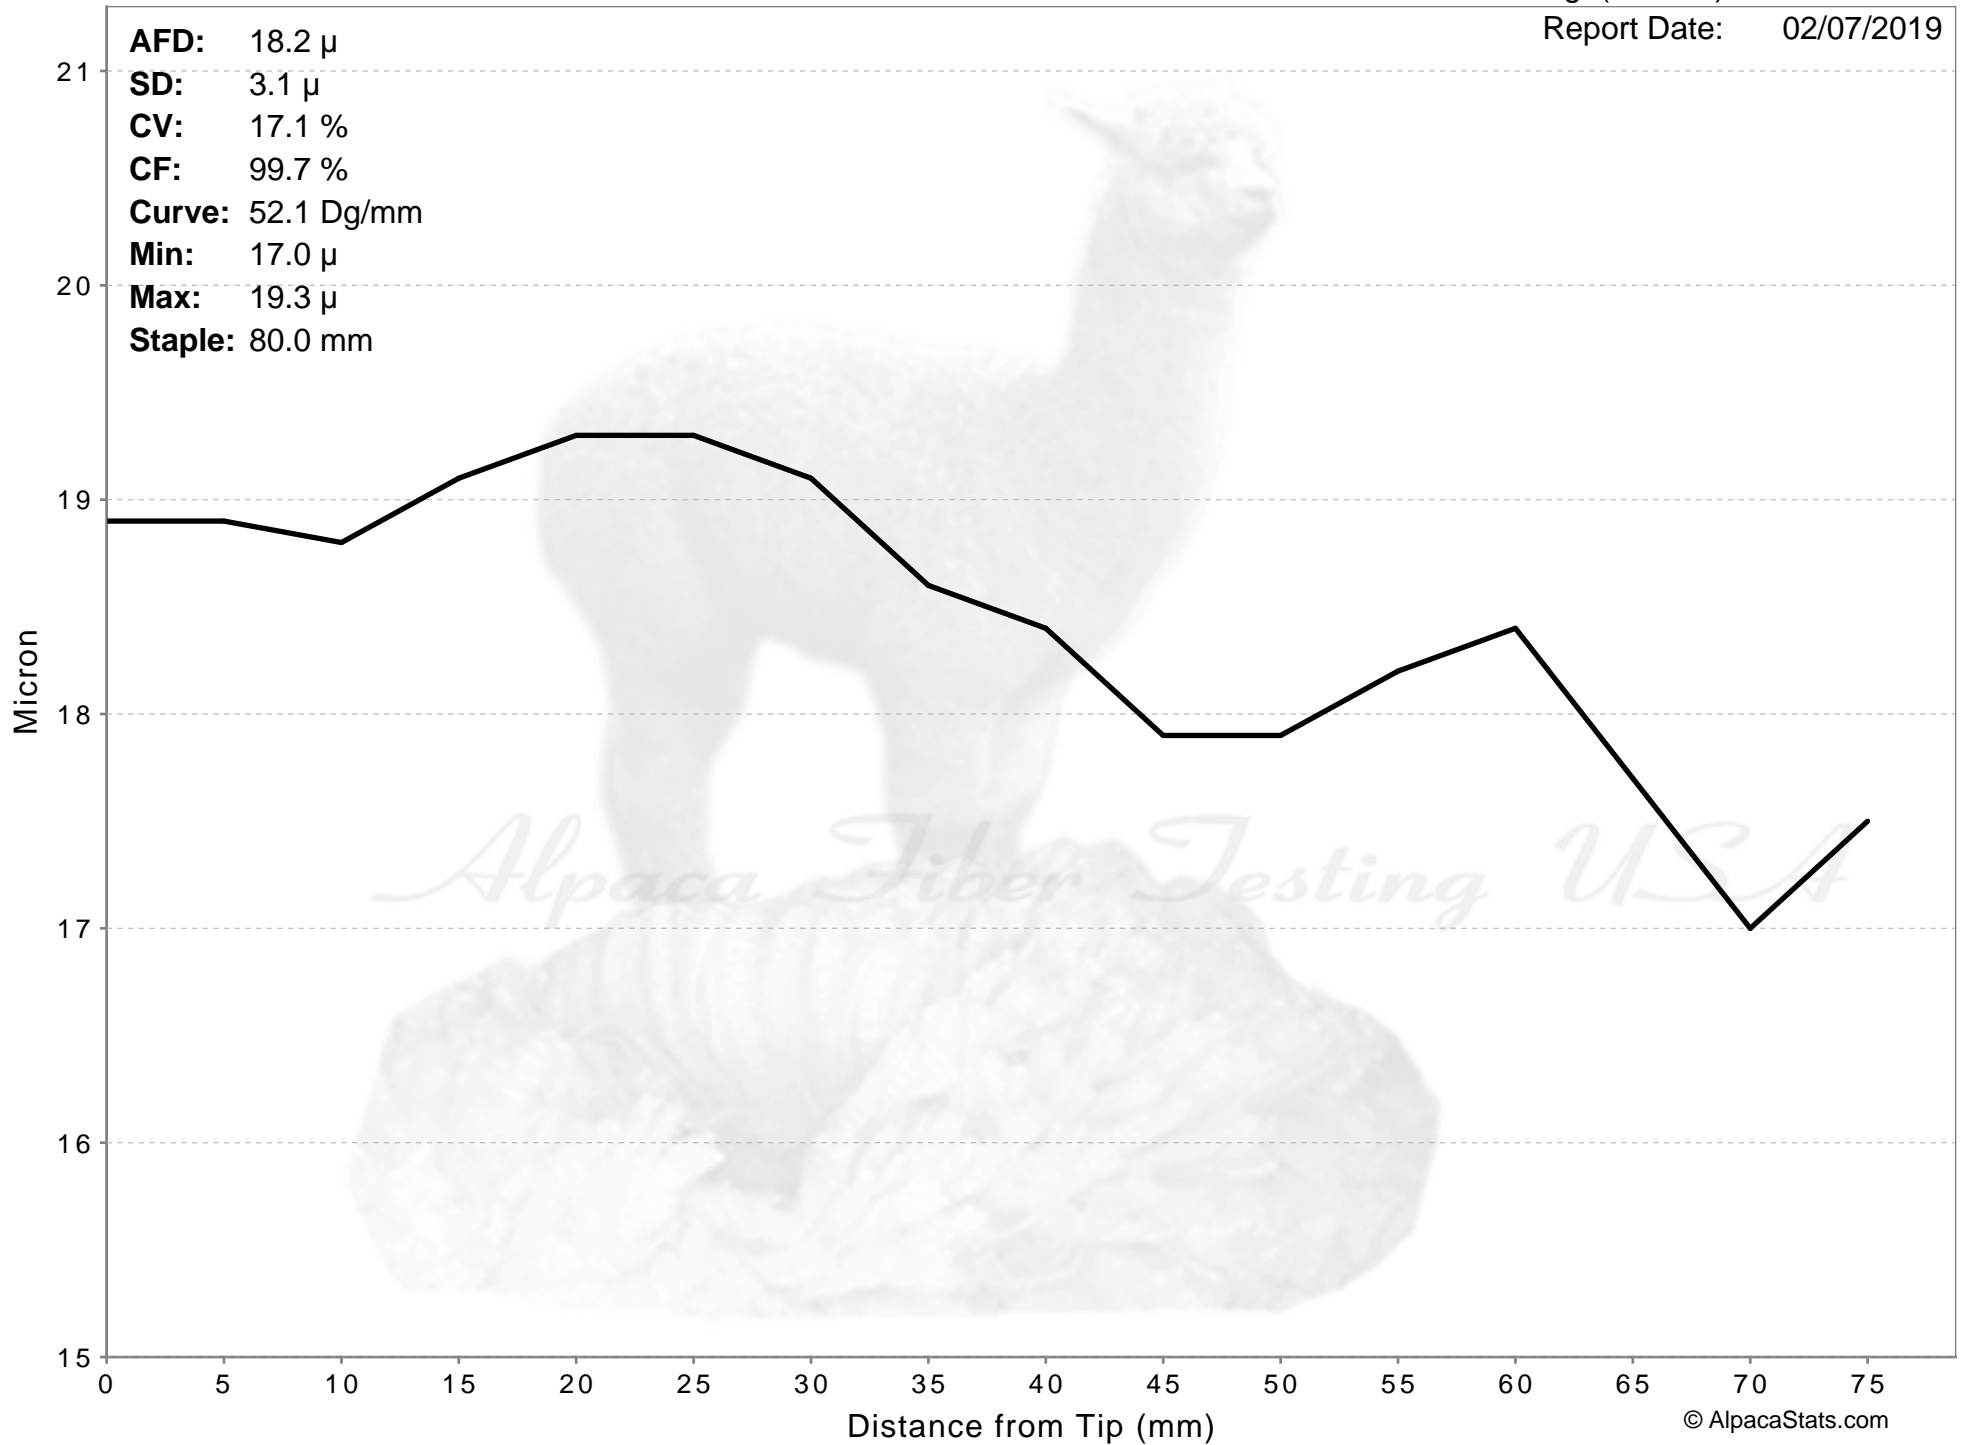

# WINDING CREEK'S VIN DIESEL

**AFD:** 18.2  $\mu$   
**SD:** 3.1  $\mu$   
**CV:** 17.1 %  
**CF:** 99.7 %  
**Curve:** 52.1 Dg/mm  
**Min:** 17.0  $\mu$   
**Max:** 19.3  $\mu$   
**Staple:** 80.0 mm

% of Fibers

Fiber Diameter (microns)

# WINDING CREEK'S VIN DIESEL

Winding Creek Alpaca Farm

Age(months): 11

Report Date: 02/07/2019

**AFD:** 18.2  $\mu$   
**SD:** 3.1  $\mu$   
**CV:** 17.1 %  
**CF:** 99.7 %  
**Curve:** 52.1 Dg/mm  
**Min:** 17.0  $\mu$   
**Max:** 19.3  $\mu$   
**Staple:** 80.0 mm