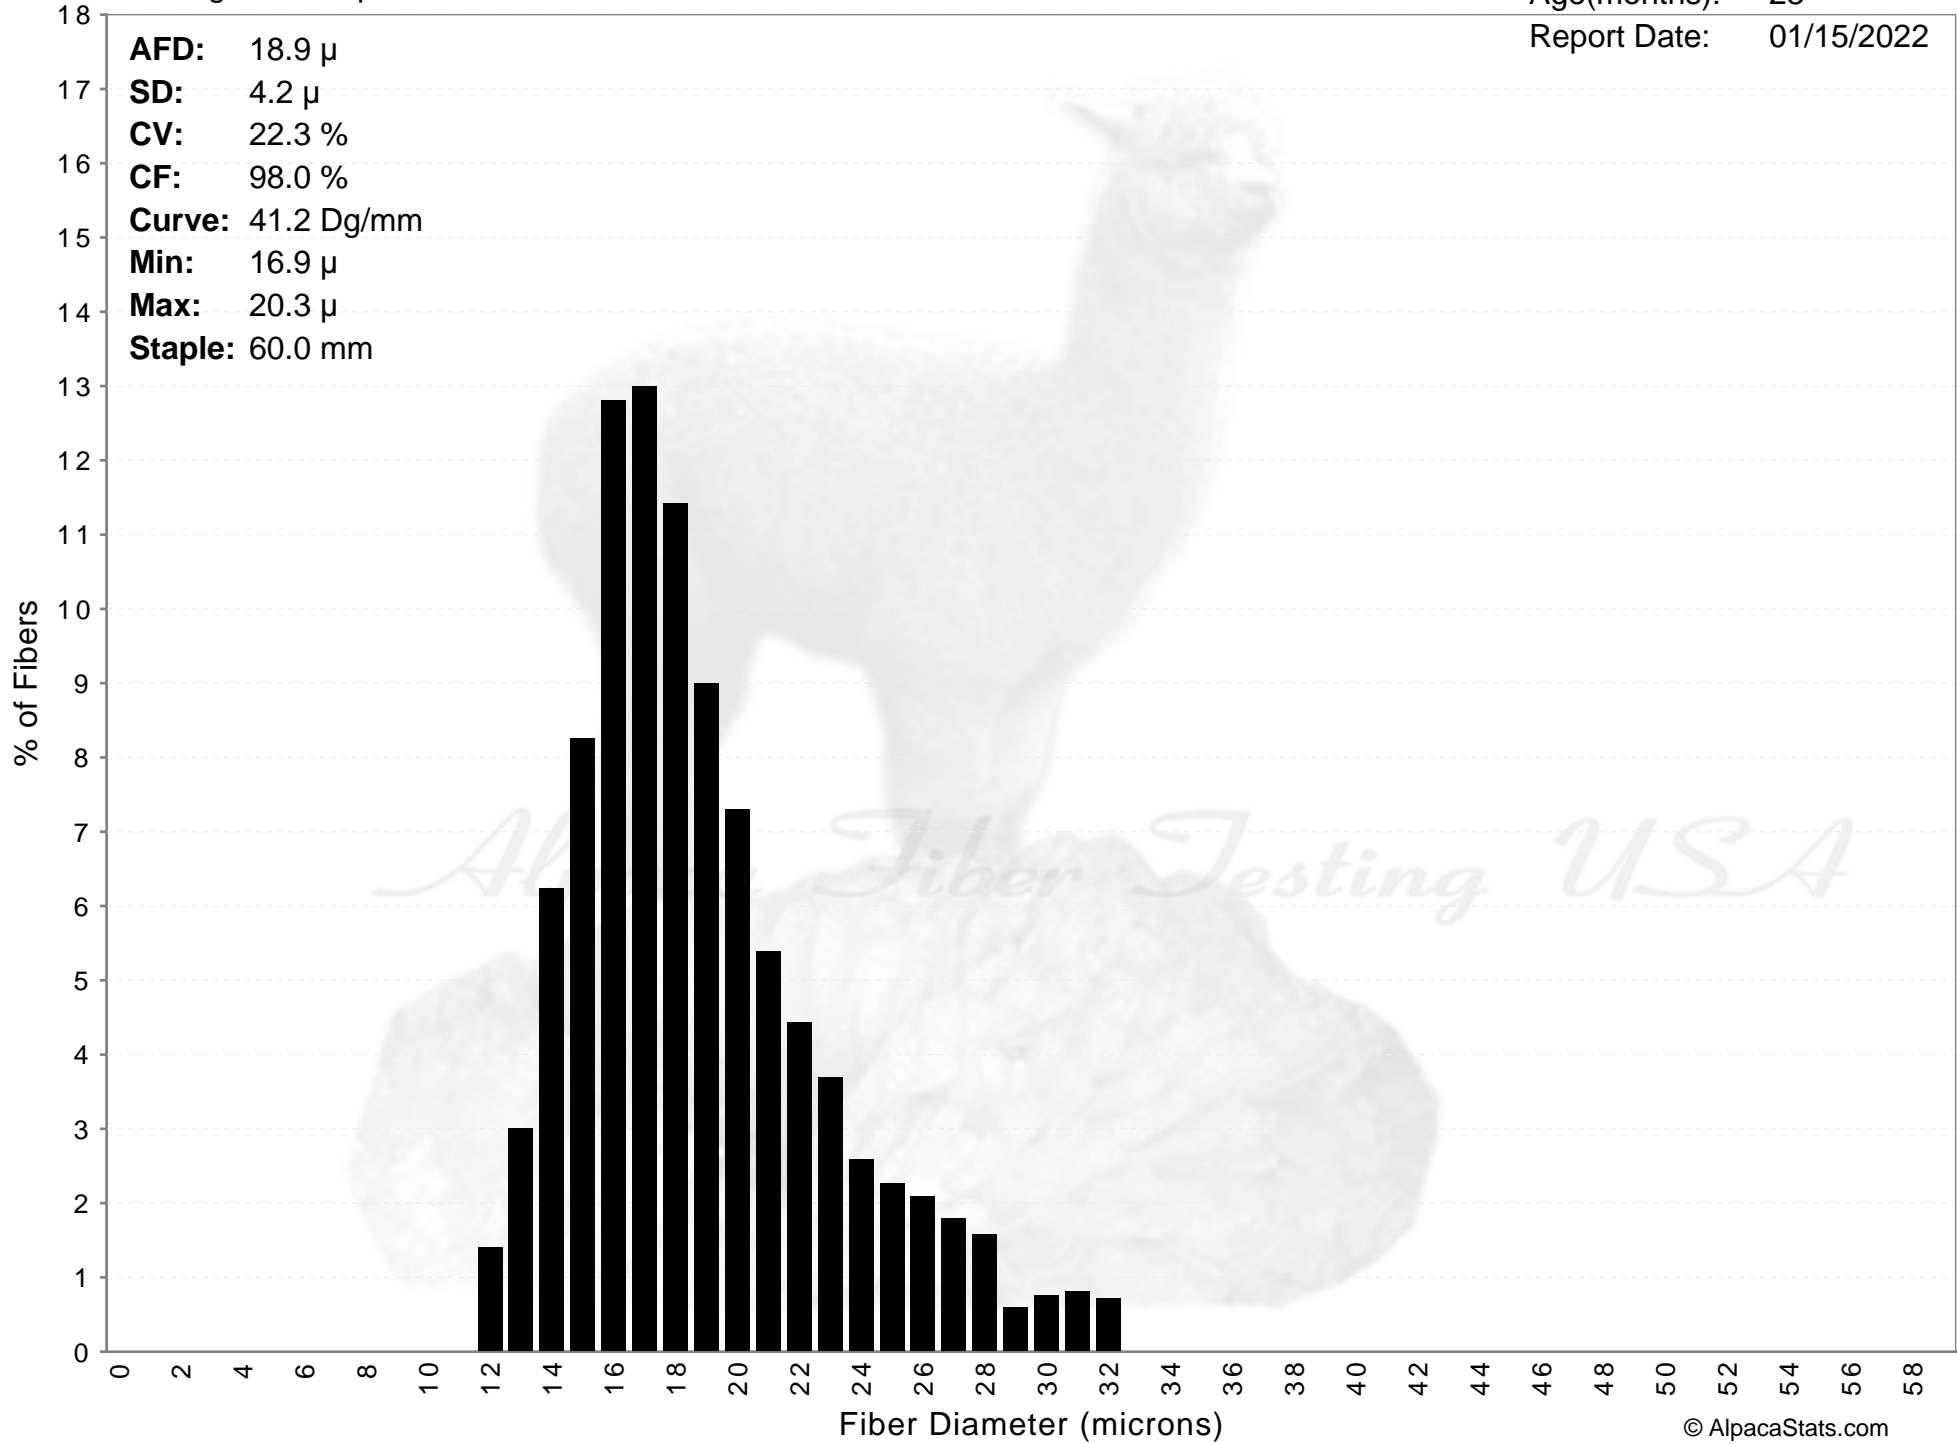

AFD: 18.9 μ
SD: 4.2 μ
CV: 22.3 %
CF: 98.0 %
Curve: 41.2 Dg/mm
Min: 16.9 μ
Max: 20.3 μ
Staple: 60.0 mm

Winding Creek Alpaca Farm **WINDING CREEKS STILETTO**

Age(months): 23
Report Date: 01/15/2022

AFD: 18.9 μ
SD: 4.2 μ
CV: 22.3 %
CF: 98.0 %
Curve: 41.2 Dg/mm
Min: 16.9 μ
Max: 20.3 μ
Staple: 60.0 mm