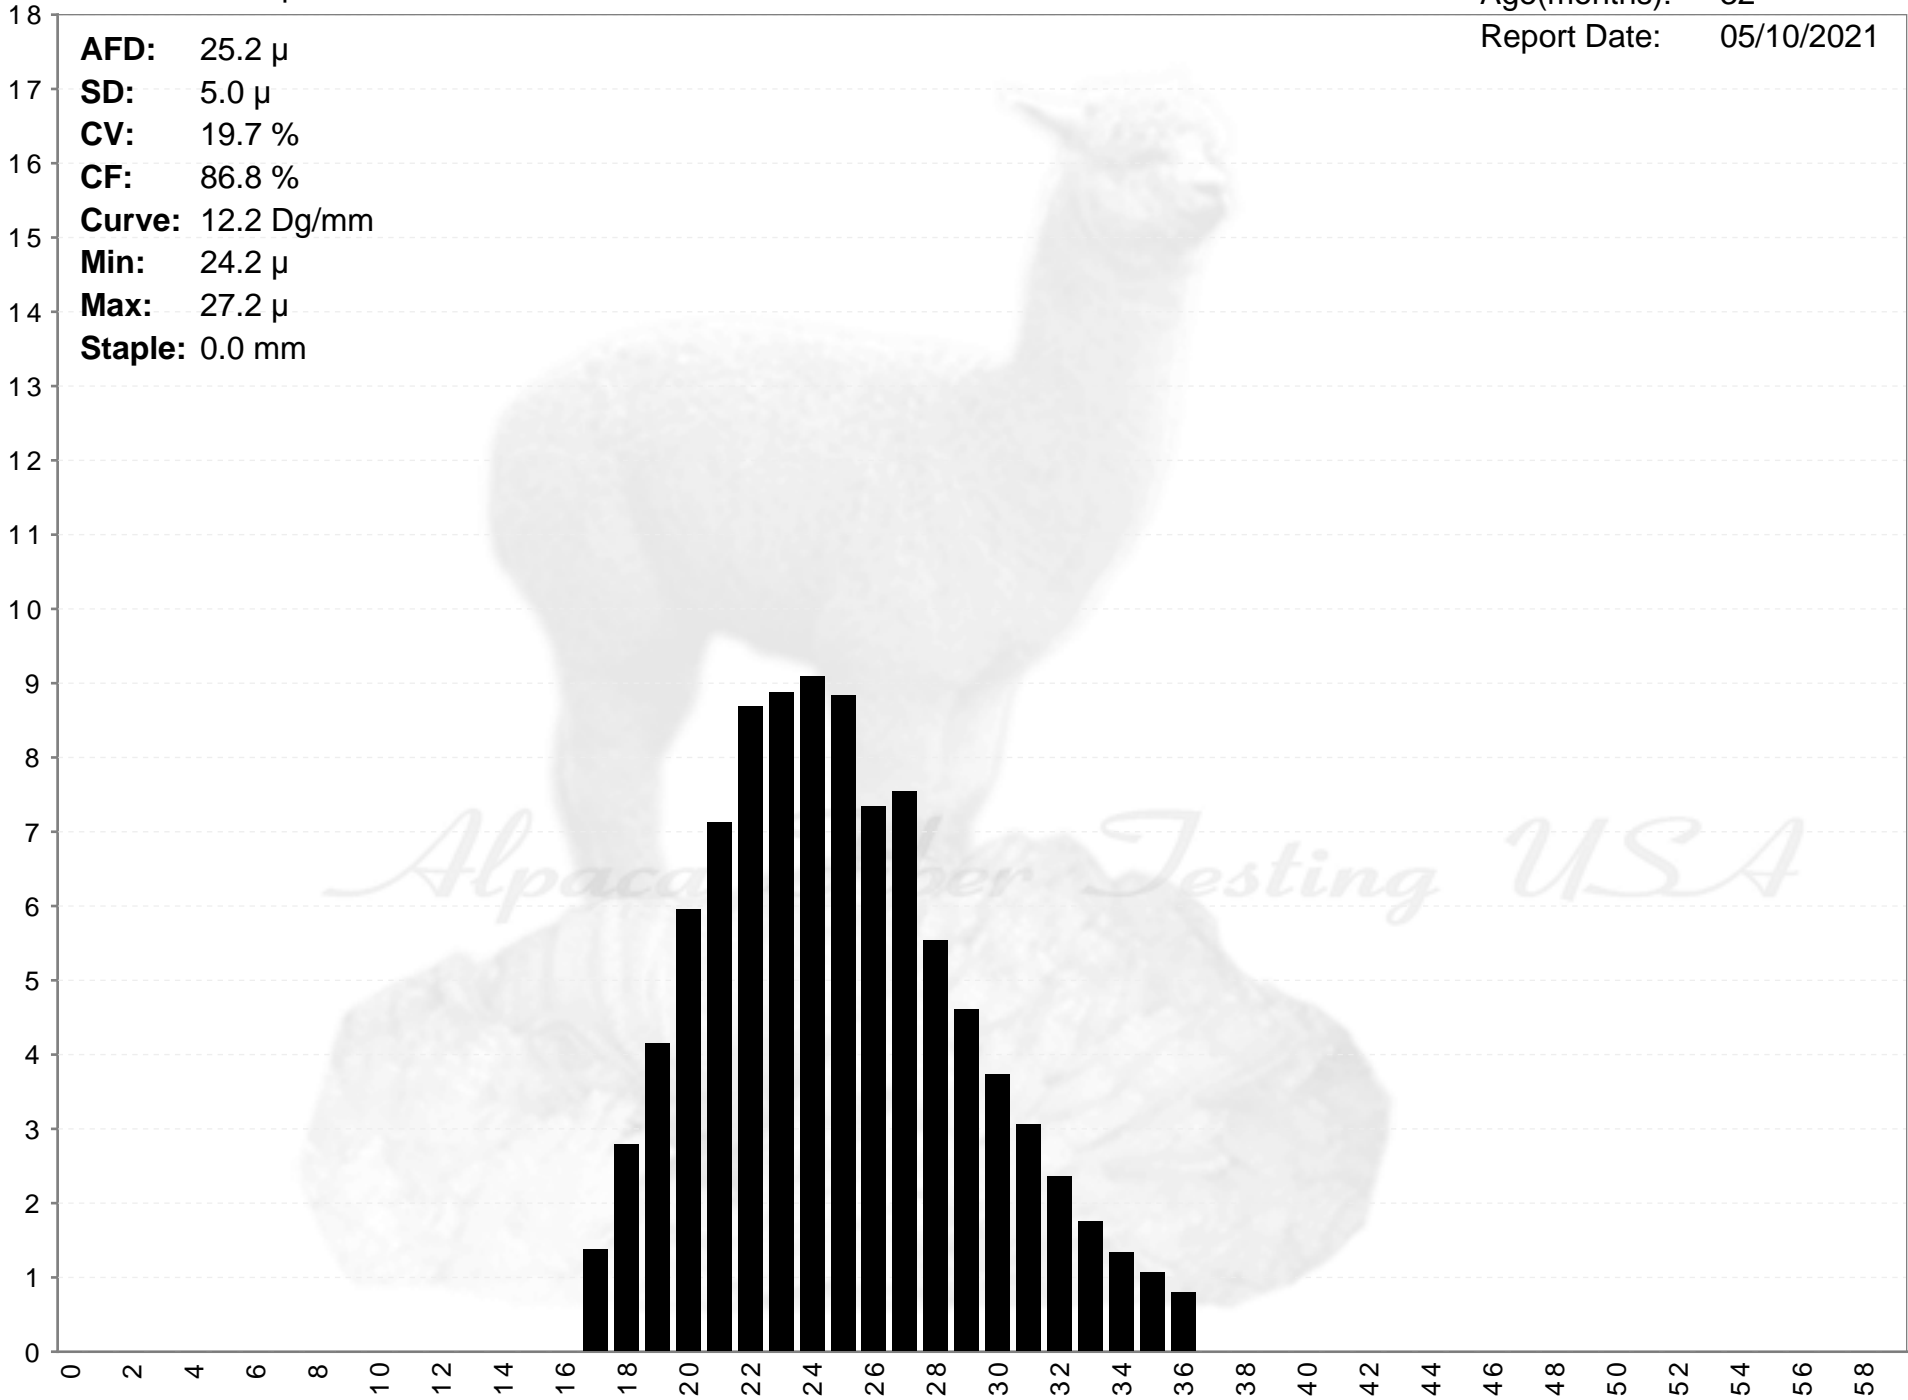

TALENT'S HEMSWORTH BY 2 POINT FARM

AFD: 25.2 μ
SD: 5.0 μ
CV: 19.7 %
CF: 86.8 %
Curve: 12.2 Dg/mm
Min: 24.2 μ
Max: 27.2 μ
Staple: 0.0 mm

% of Fibers

Fiber Diameter (microns)

TALENT'S HEMSWORTH BY 2 POINT FARM

Age(months): 32
Report Date: 05/10/2021

AFD: 25.2 μ
SD: 5.0 μ
CV: 19.7 %
CF: 86.8 %
Curve: 12.2 Dg/mm
Min: 24.2 μ
Max: 27.2 μ
Staple: 0.0 mm

Alpaca Fiber Testing USA