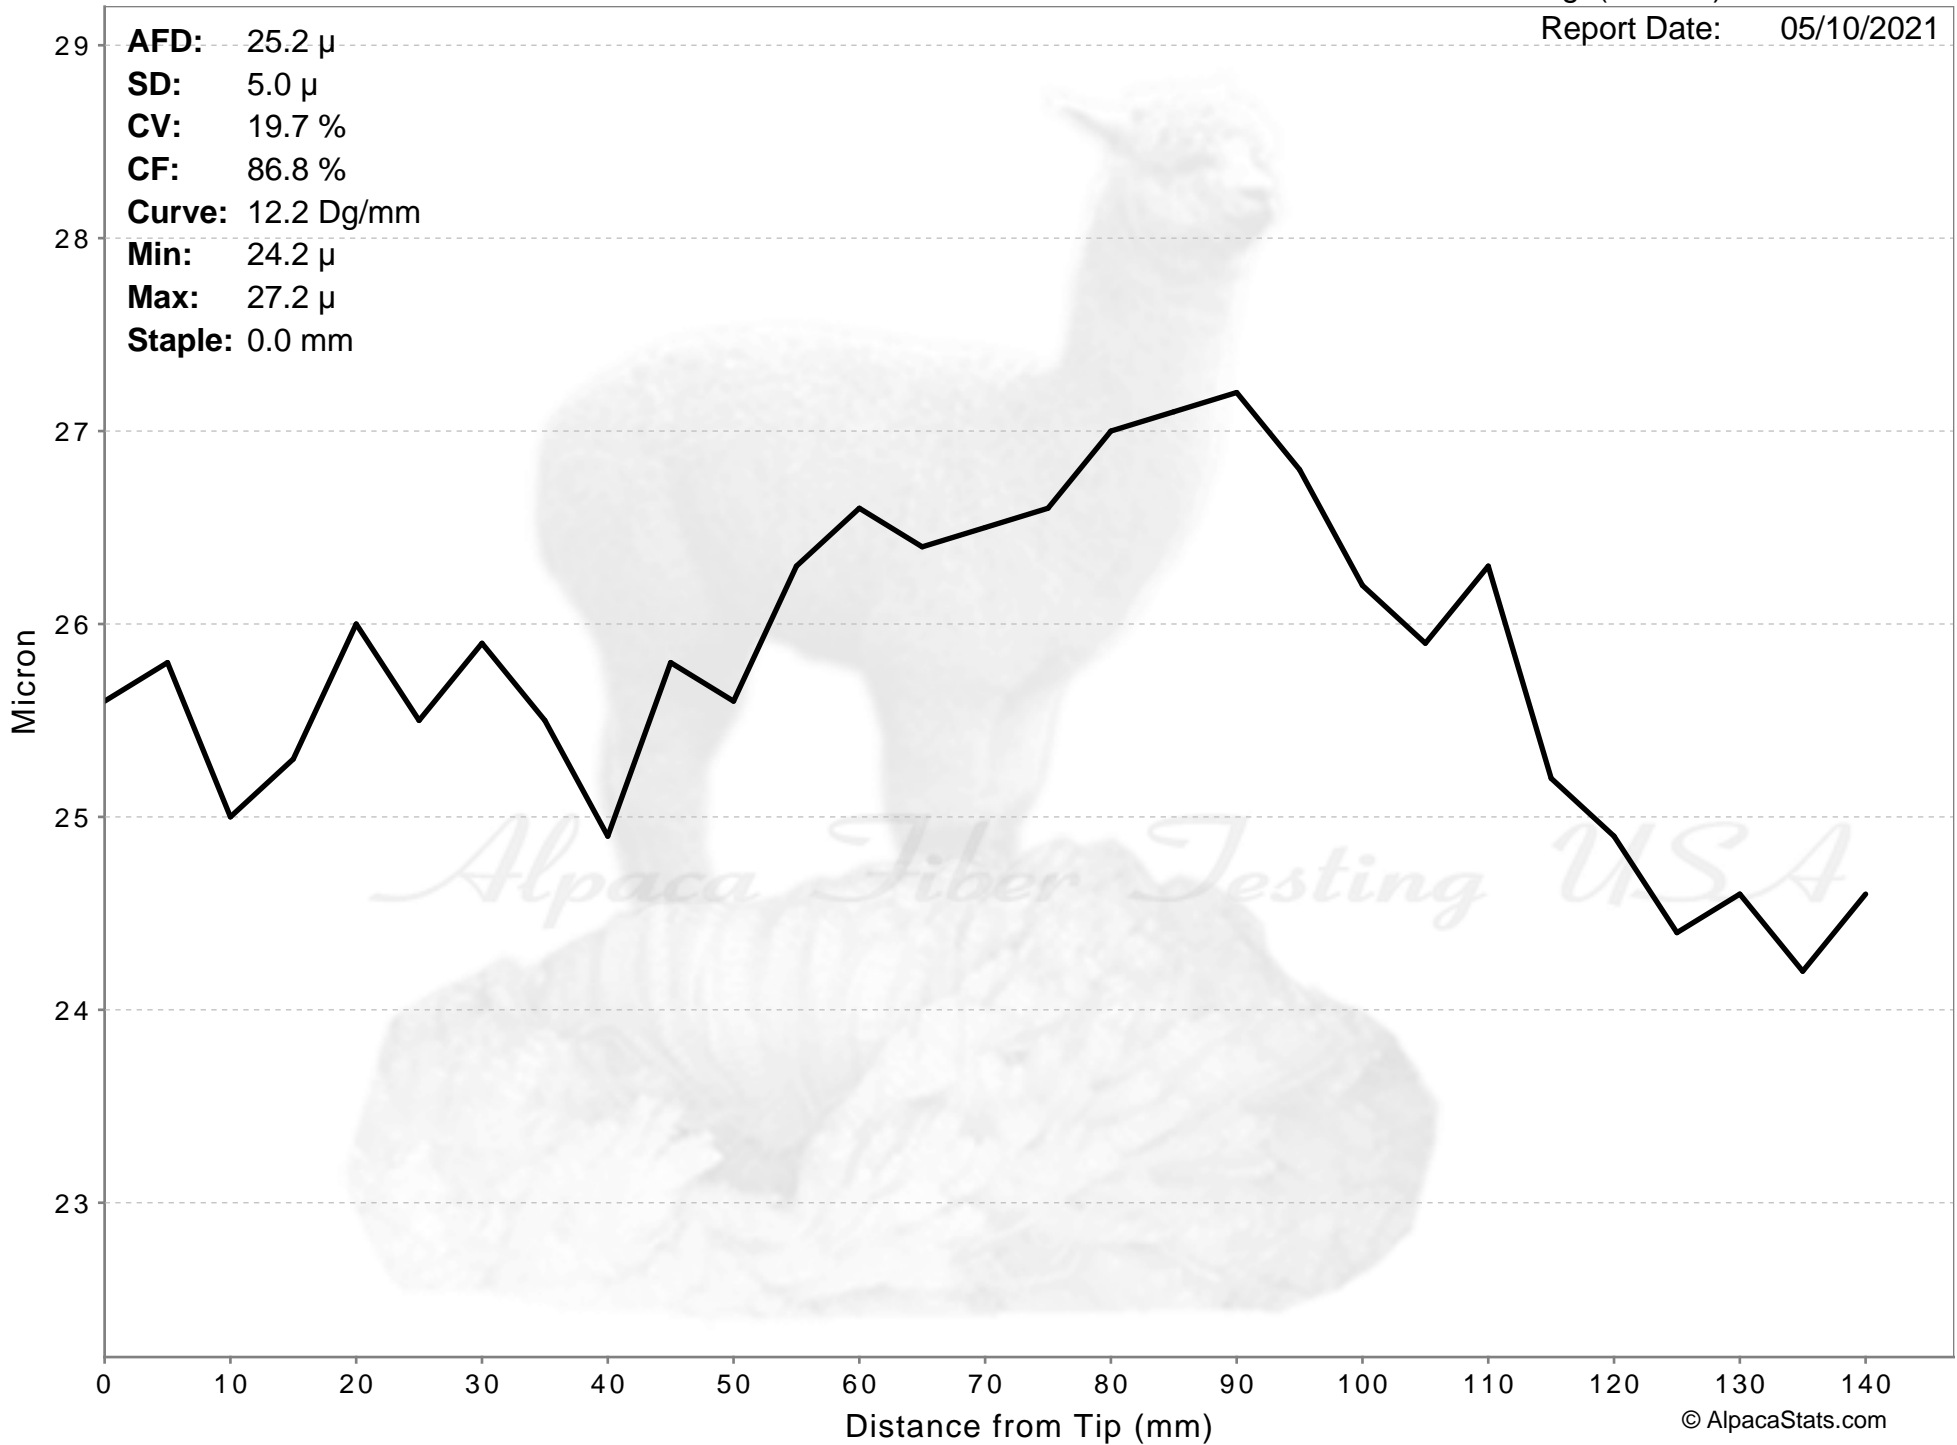

TALENT'S HEMSWORTH BY 2 POINT FARM

AFD: 25.2 μ
SD: 5.0 μ
CV: 19.7 %
CF: 86.8 %
Curve: 12.2 Dg/mm
Min: 24.2 μ
Max: 27.2 μ
Staple: 0.0 mm

% of Fibers

Fiber Diameter (microns)

TALENT'S HEMSWORTH BY 2 POINT FARM

Age(months): 32
Report Date: 05/10/2021

AFD: 25.2 μ
SD: 5.0 μ
CV: 19.7 %
CF: 86.8 %
Curve: 12.2 Dg/mm
Min: 24.2 μ
Max: 27.2 μ
Staple: 0.0 mm

Alpaca Fiber Testing USA