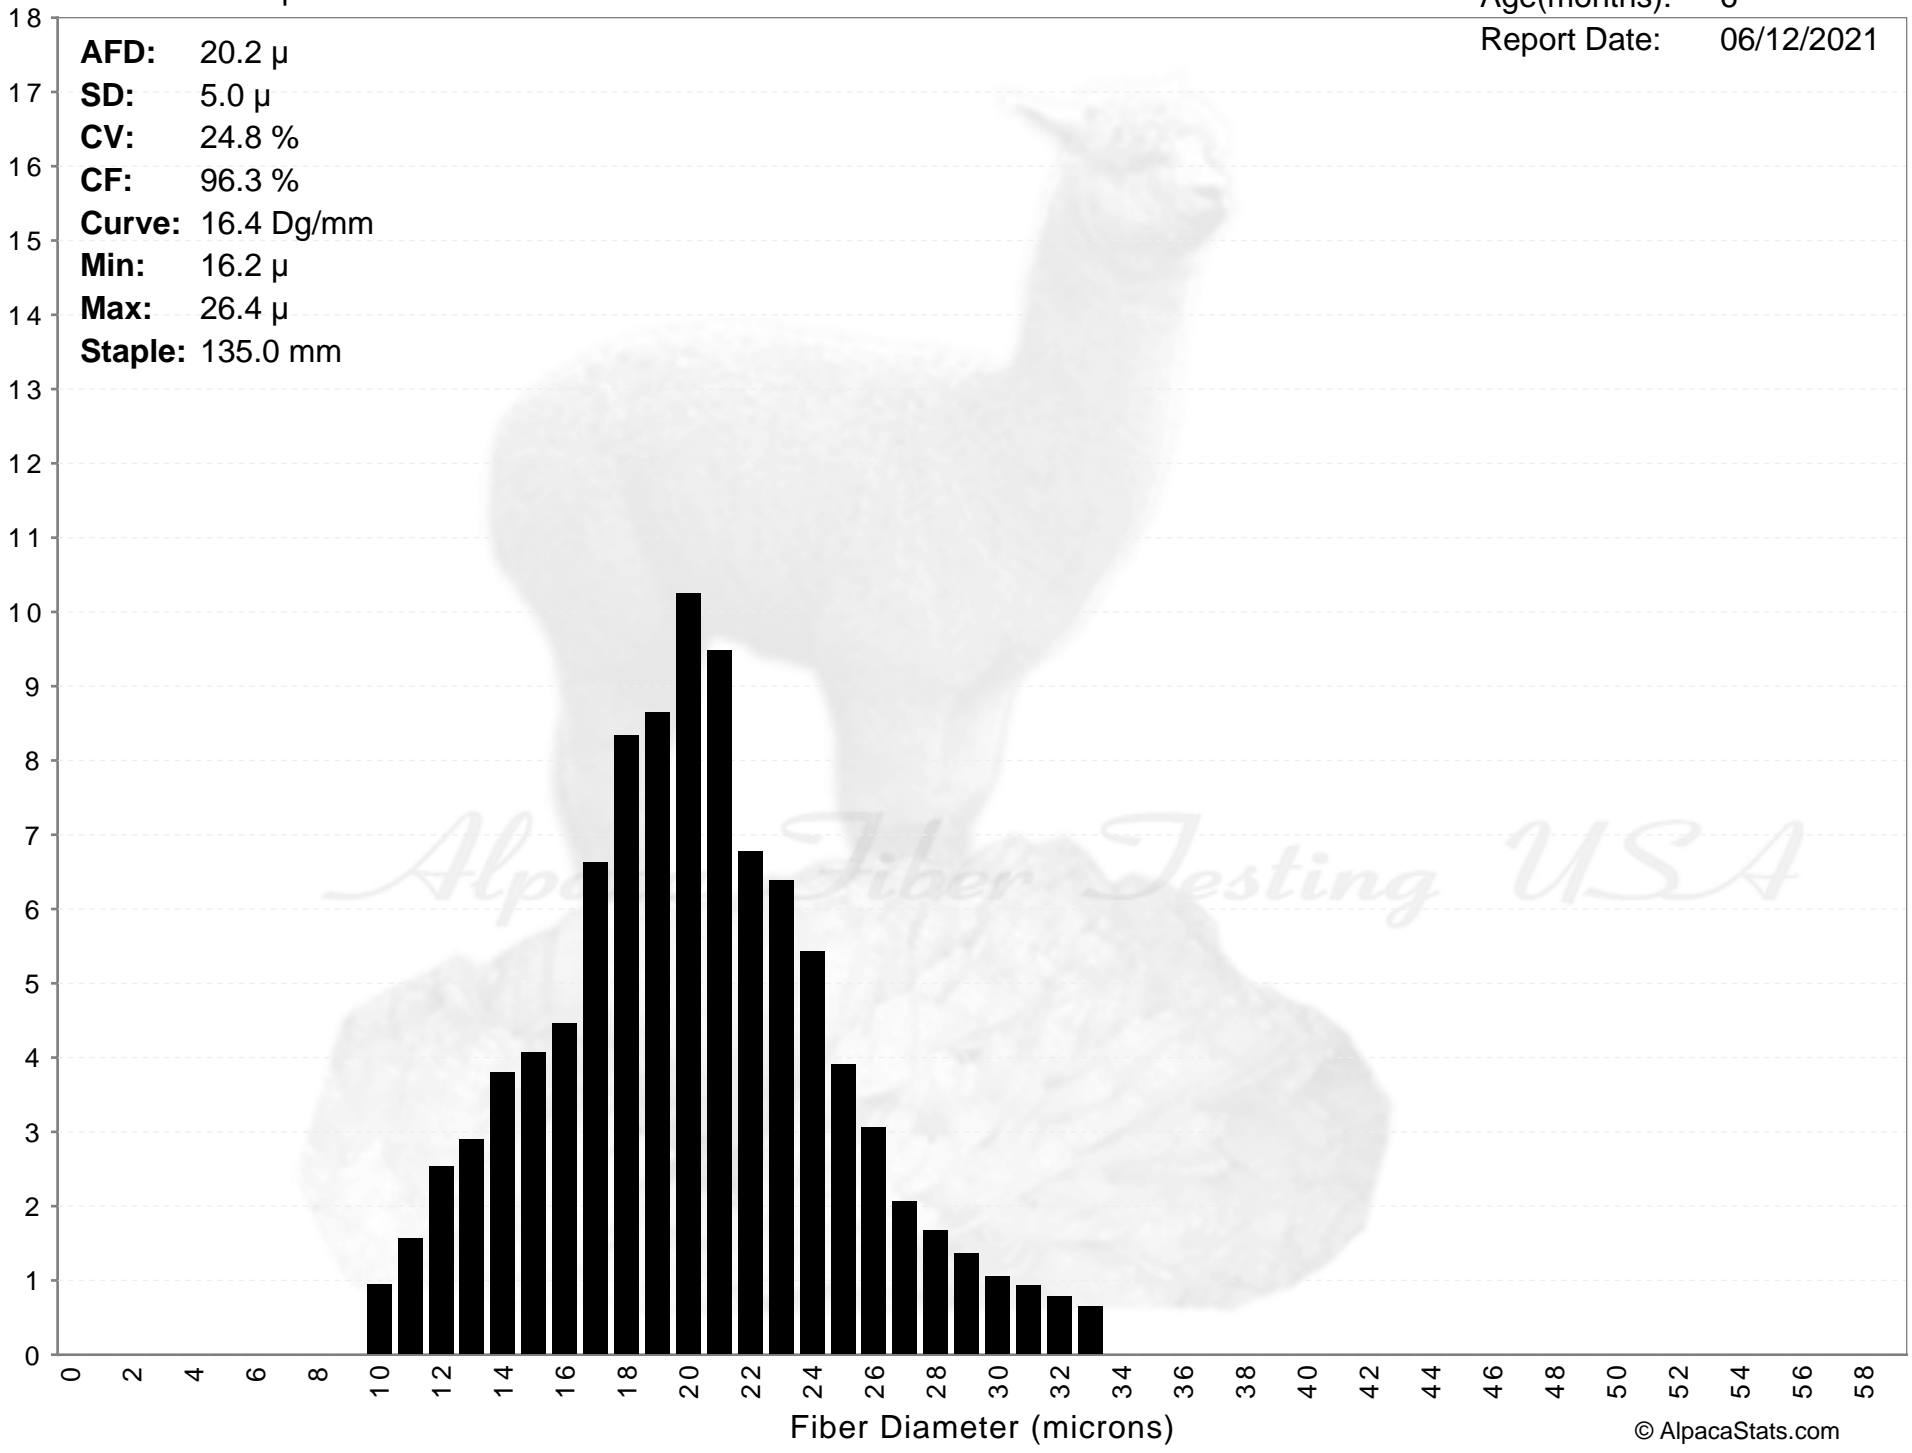

2 Point Farm Alpacas LLC 2 POINT FARM'S MEGAHERTZ

Age(months): 6
Report Date: 06/12/2021

AFD: 20.2 μ
SD: 5.0 μ
CV: 24.8 %
CF: 96.3 %
Curve: 16.4 Dg/mm
Min: 16.2 μ
Max: 26.4 μ
Staple: 135.0 mm

% of Fibers

Alpaca Fiber Testing USA

2 Point Farm Alpacas LLC **2 POINT FARM'S MEGHERTZ**

Age(months): 6
Report Date: 06/12/2021

AFD: 20.2 μ
SD: 5.0 μ
CV: 24.8 %
CF: 96.3 %
Curve: 16.4 Dg/mm
Min: 16.2 μ
Max: 26.4 μ
Staple: 135.0 mm