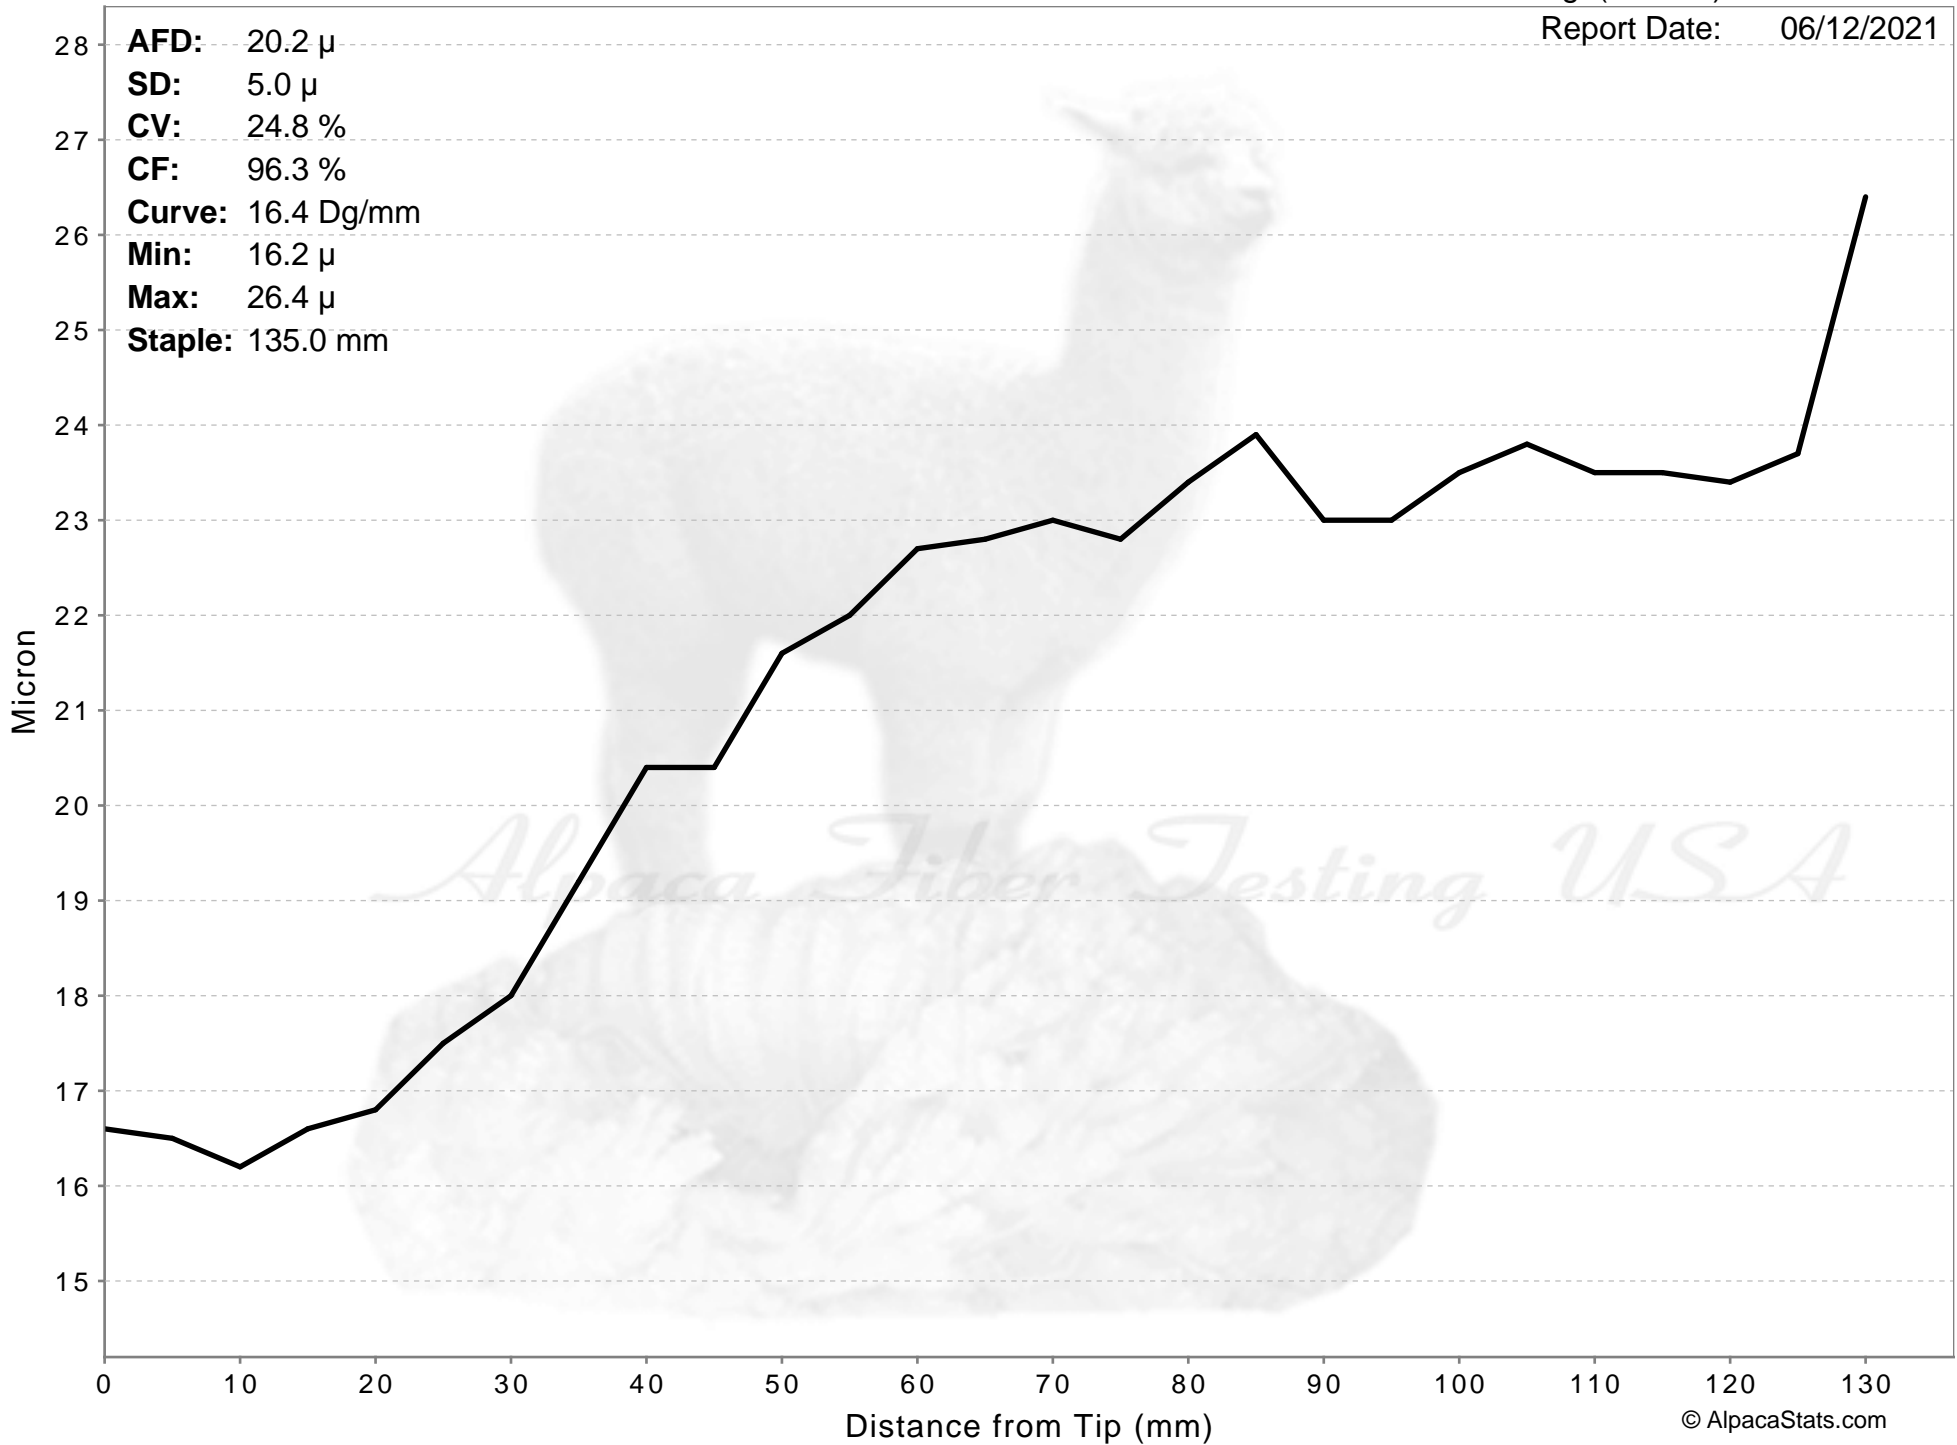

2 Point Farm Alpacas LLC 2 POINT FARM'S MEGAHERTZ

Age(months): 6
Report Date: 06/12/2021

AFD: 20.2 μ
SD: 5.0 μ
CV: 24.8 %
CF: 96.3 %
Curve: 16.4 Dg/mm
Min: 16.2 μ
Max: 26.4 μ
Staple: 135.0 mm

% of Fibers

Alpaca Fiber Testing USA

2 Point Farm Alpacas LLC **2 POINT FARM'S MEGHERTZ**

Age(months): 6
Report Date: 06/12/2021

AFD: 20.2 μ
SD: 5.0 μ
CV: 24.8 %
CF: 96.3 %
Curve: 16.4 Dg/mm
Min: 16.2 μ
Max: 26.4 μ
Staple: 135.0 mm