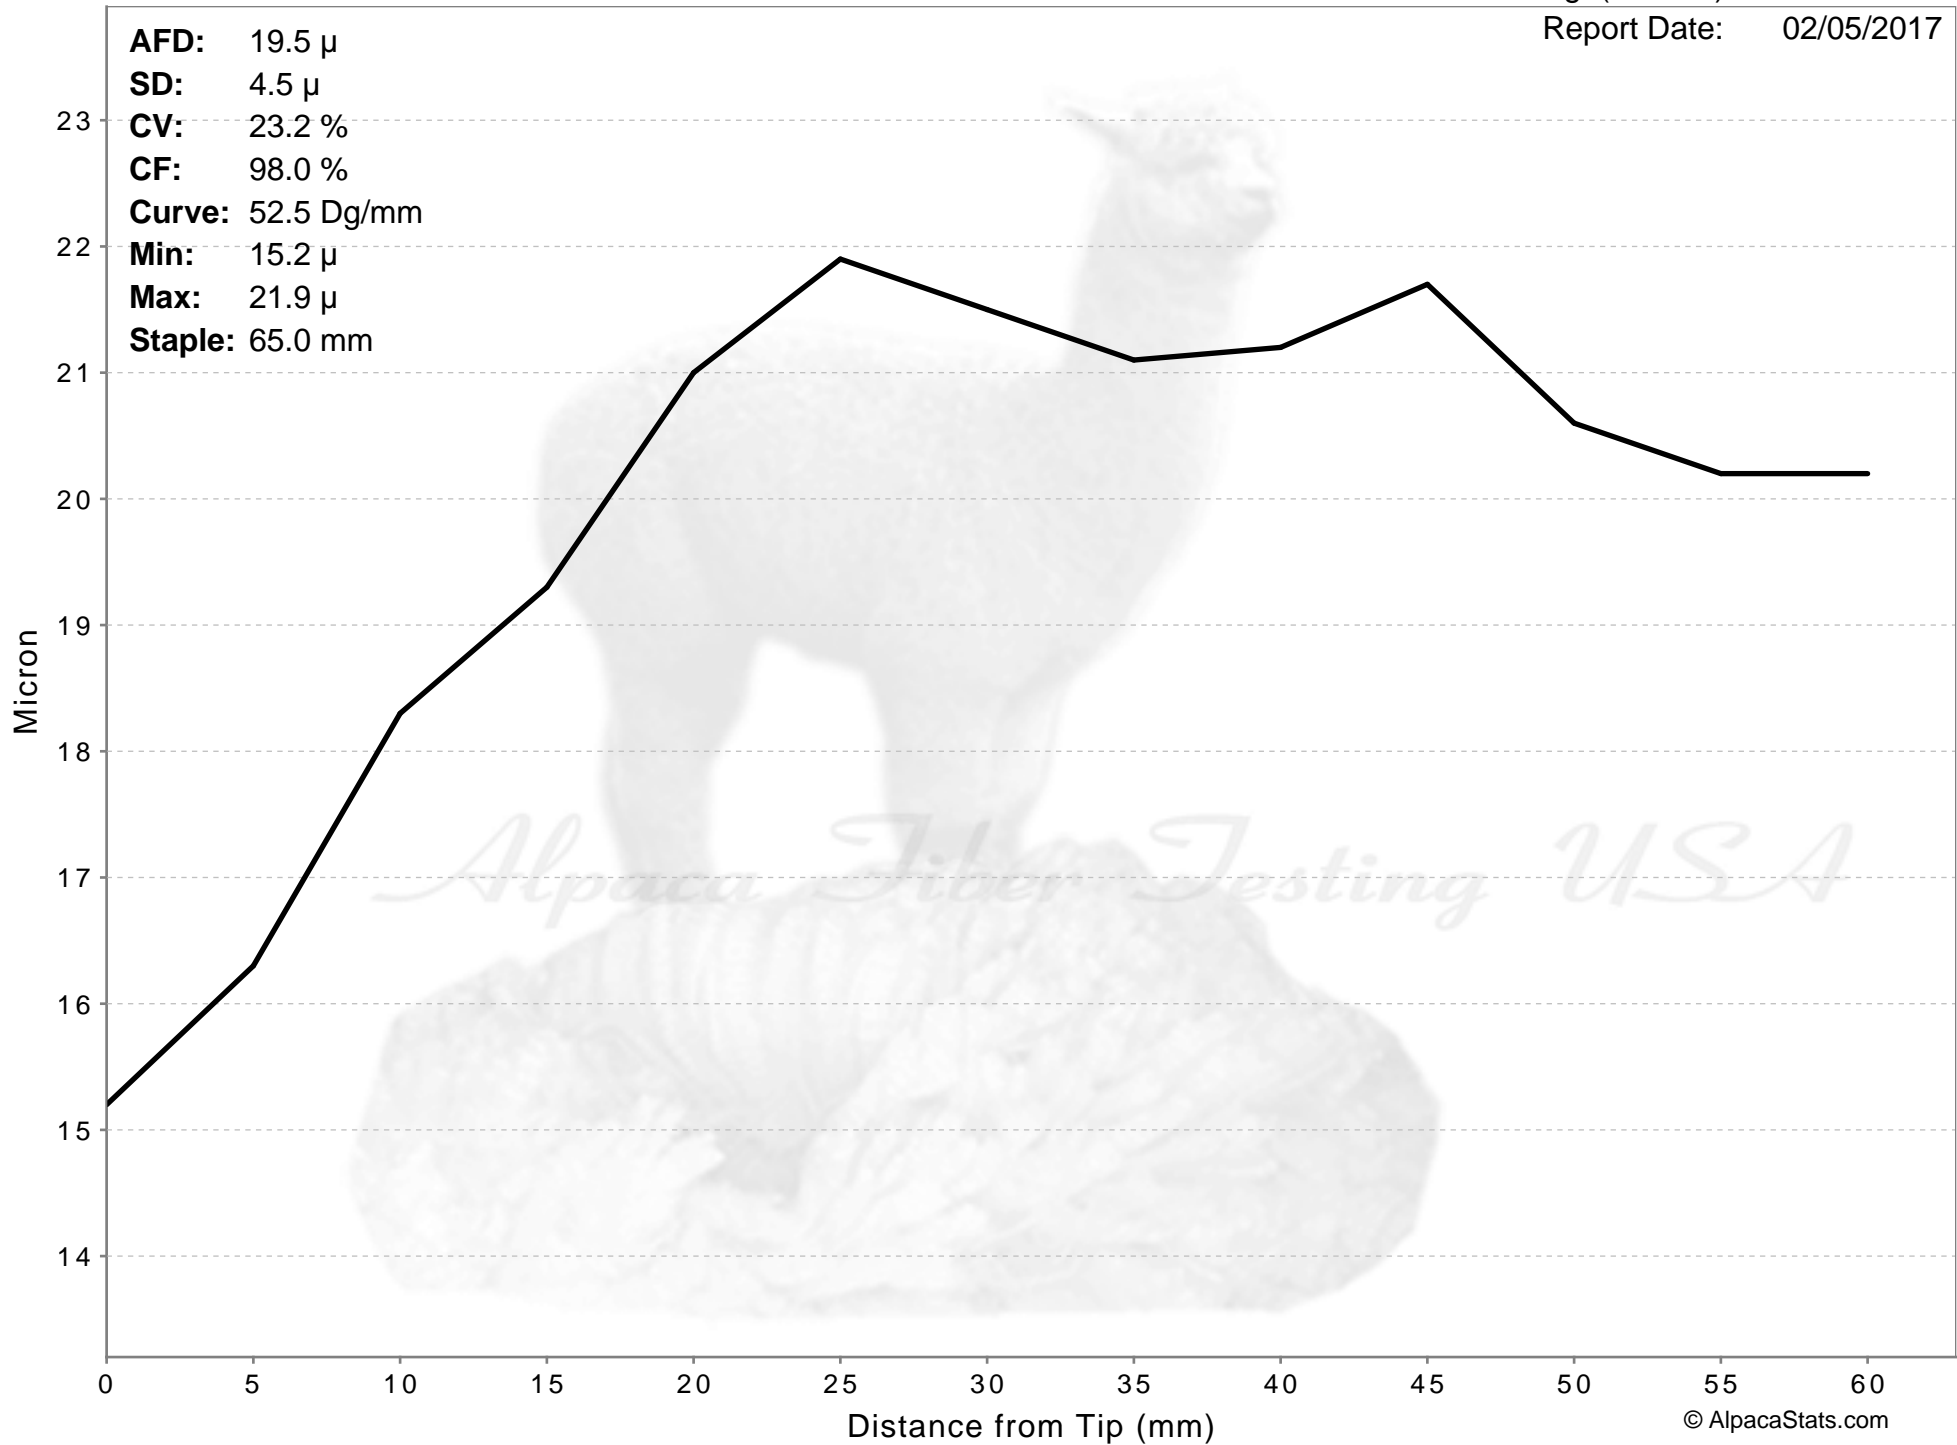

# ZEPPELIN'S ROCKSTAR

Age(months): 6

Report Date: 02/05/2017

**AFD:** 19.5  $\mu$   
**SD:** 4.5  $\mu$   
**CV:** 23.2 %  
**CF:** 98.0 %  
**Curve:** 52.5 Dg/mm  
**Min:** 15.2  $\mu$   
**Max:** 21.9  $\mu$   
**Staple:** 65.0 mm

% of Fibers

*Alpaca Fiber Testing USA*

Fiber Diameter (microns)

# ZEPPELIN'S ROCKSTAR

**AFD:** 19.5  $\mu$   
**SD:** 4.5  $\mu$   
**CV:** 23.2 %  
**CF:** 98.0 %  
**Curve:** 52.5 Dg/mm  
**Min:** 15.2  $\mu$   
**Max:** 21.9  $\mu$   
**Staple:** 65.0 mm

*Alpaca Fiber Testing USA*