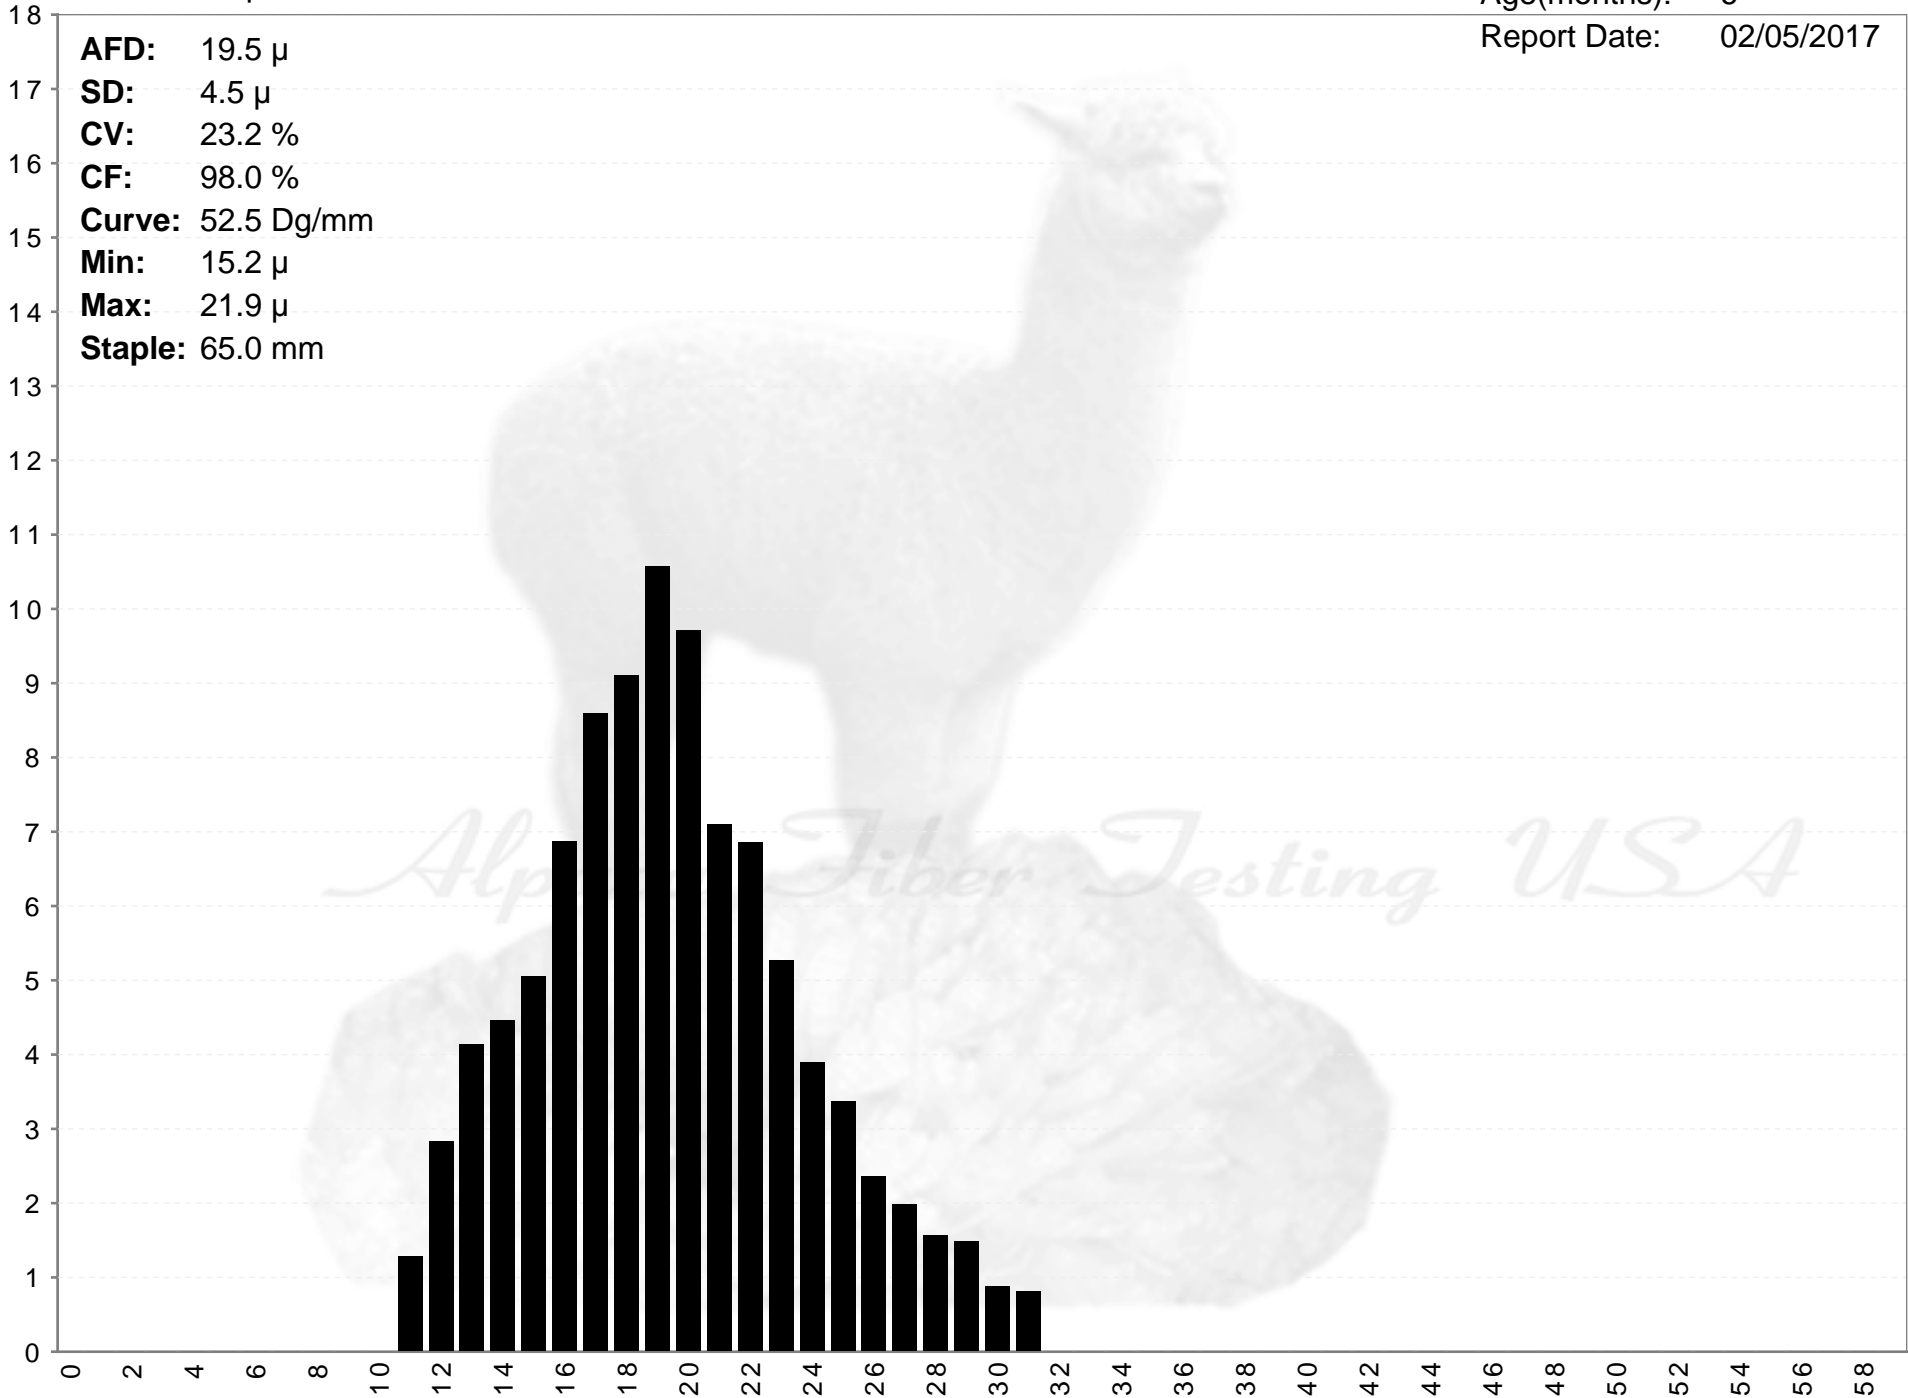

Rare Gem Alpacas

ZEPPELIN'S ROCKSTAR

Age(months): 6

Report Date: 02/05/2017

AFD: 19.5 μ
SD: 4.5 μ
CV: 23.2 %
CF: 98.0 %
Curve: 52.5 Dg/mm
Min: 15.2 μ
Max: 21.9 μ
Staple: 65.0 mm

% of Fibers

Alpaca Fiber Testing USA

Fiber Diameter (microns)