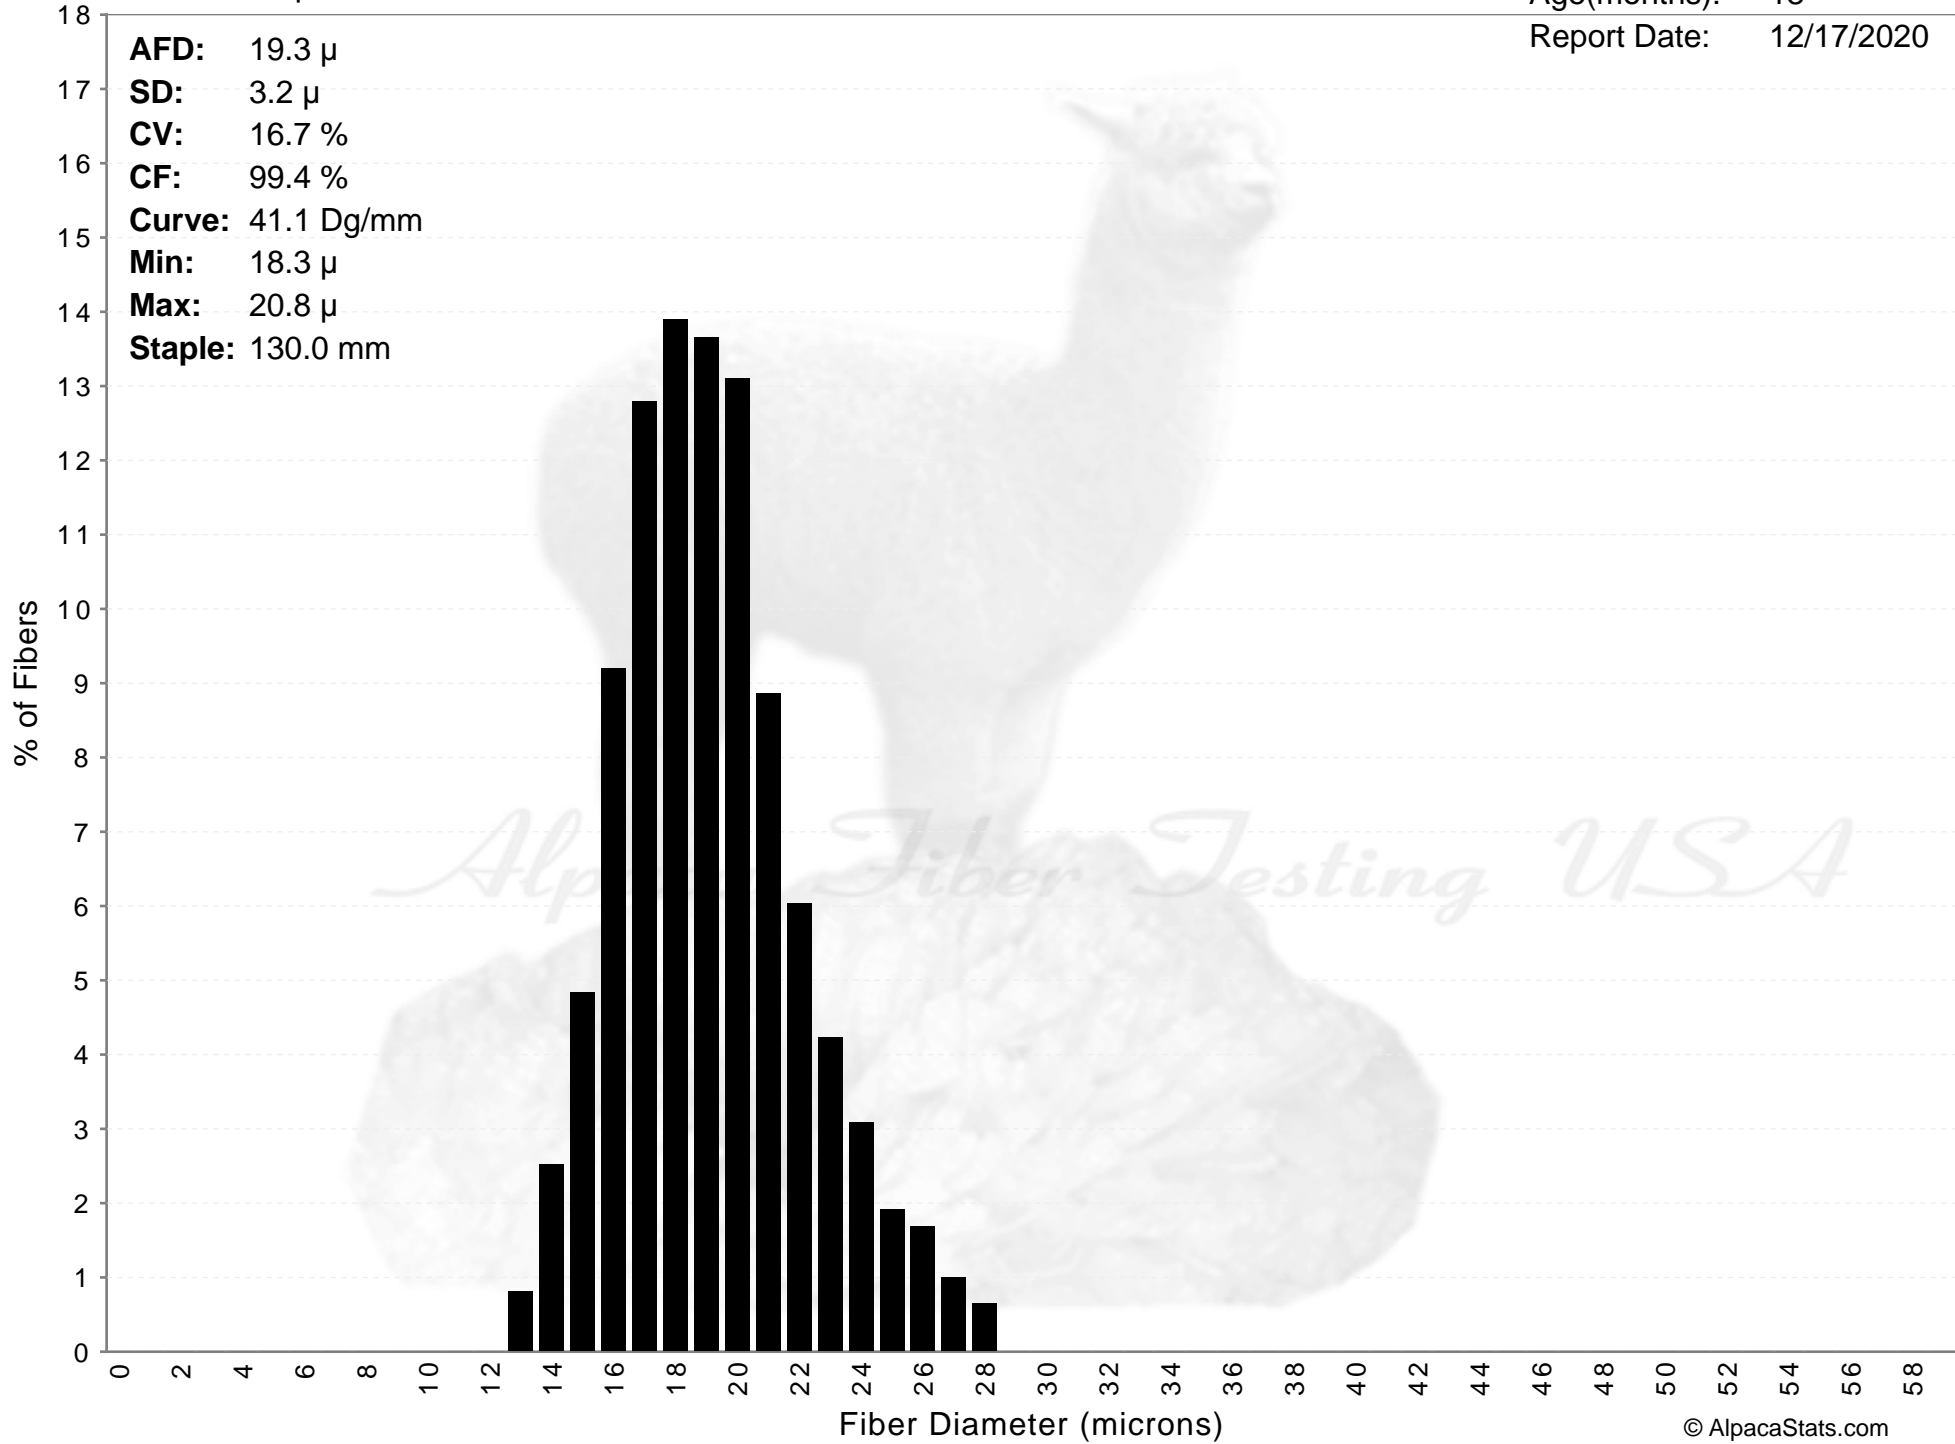

Rare Gem Alpacas

RG SAUPHIE

Age(months): 18
Report Date: 12/17/2020

AFD: 19.3 μ
SD: 3.2 μ
CV: 16.7 %
CF: 99.4 %
Curve: 41.1 Dg/mm
Min: 18.3 μ
Max: 20.8 μ
Staple: 130.0 mm

Rare Gem Alpacas

RG SAUPHIE

Age(months): 18

Report Date: 12/17/2020

AFD: 19.3 μ
SD: 3.2 μ
CV: 16.7 %
CF: 99.4 %
Curve: 41.1 Dg/mm
Min: 18.3 μ
Max: 20.8 μ
Staple: 130.0 mm