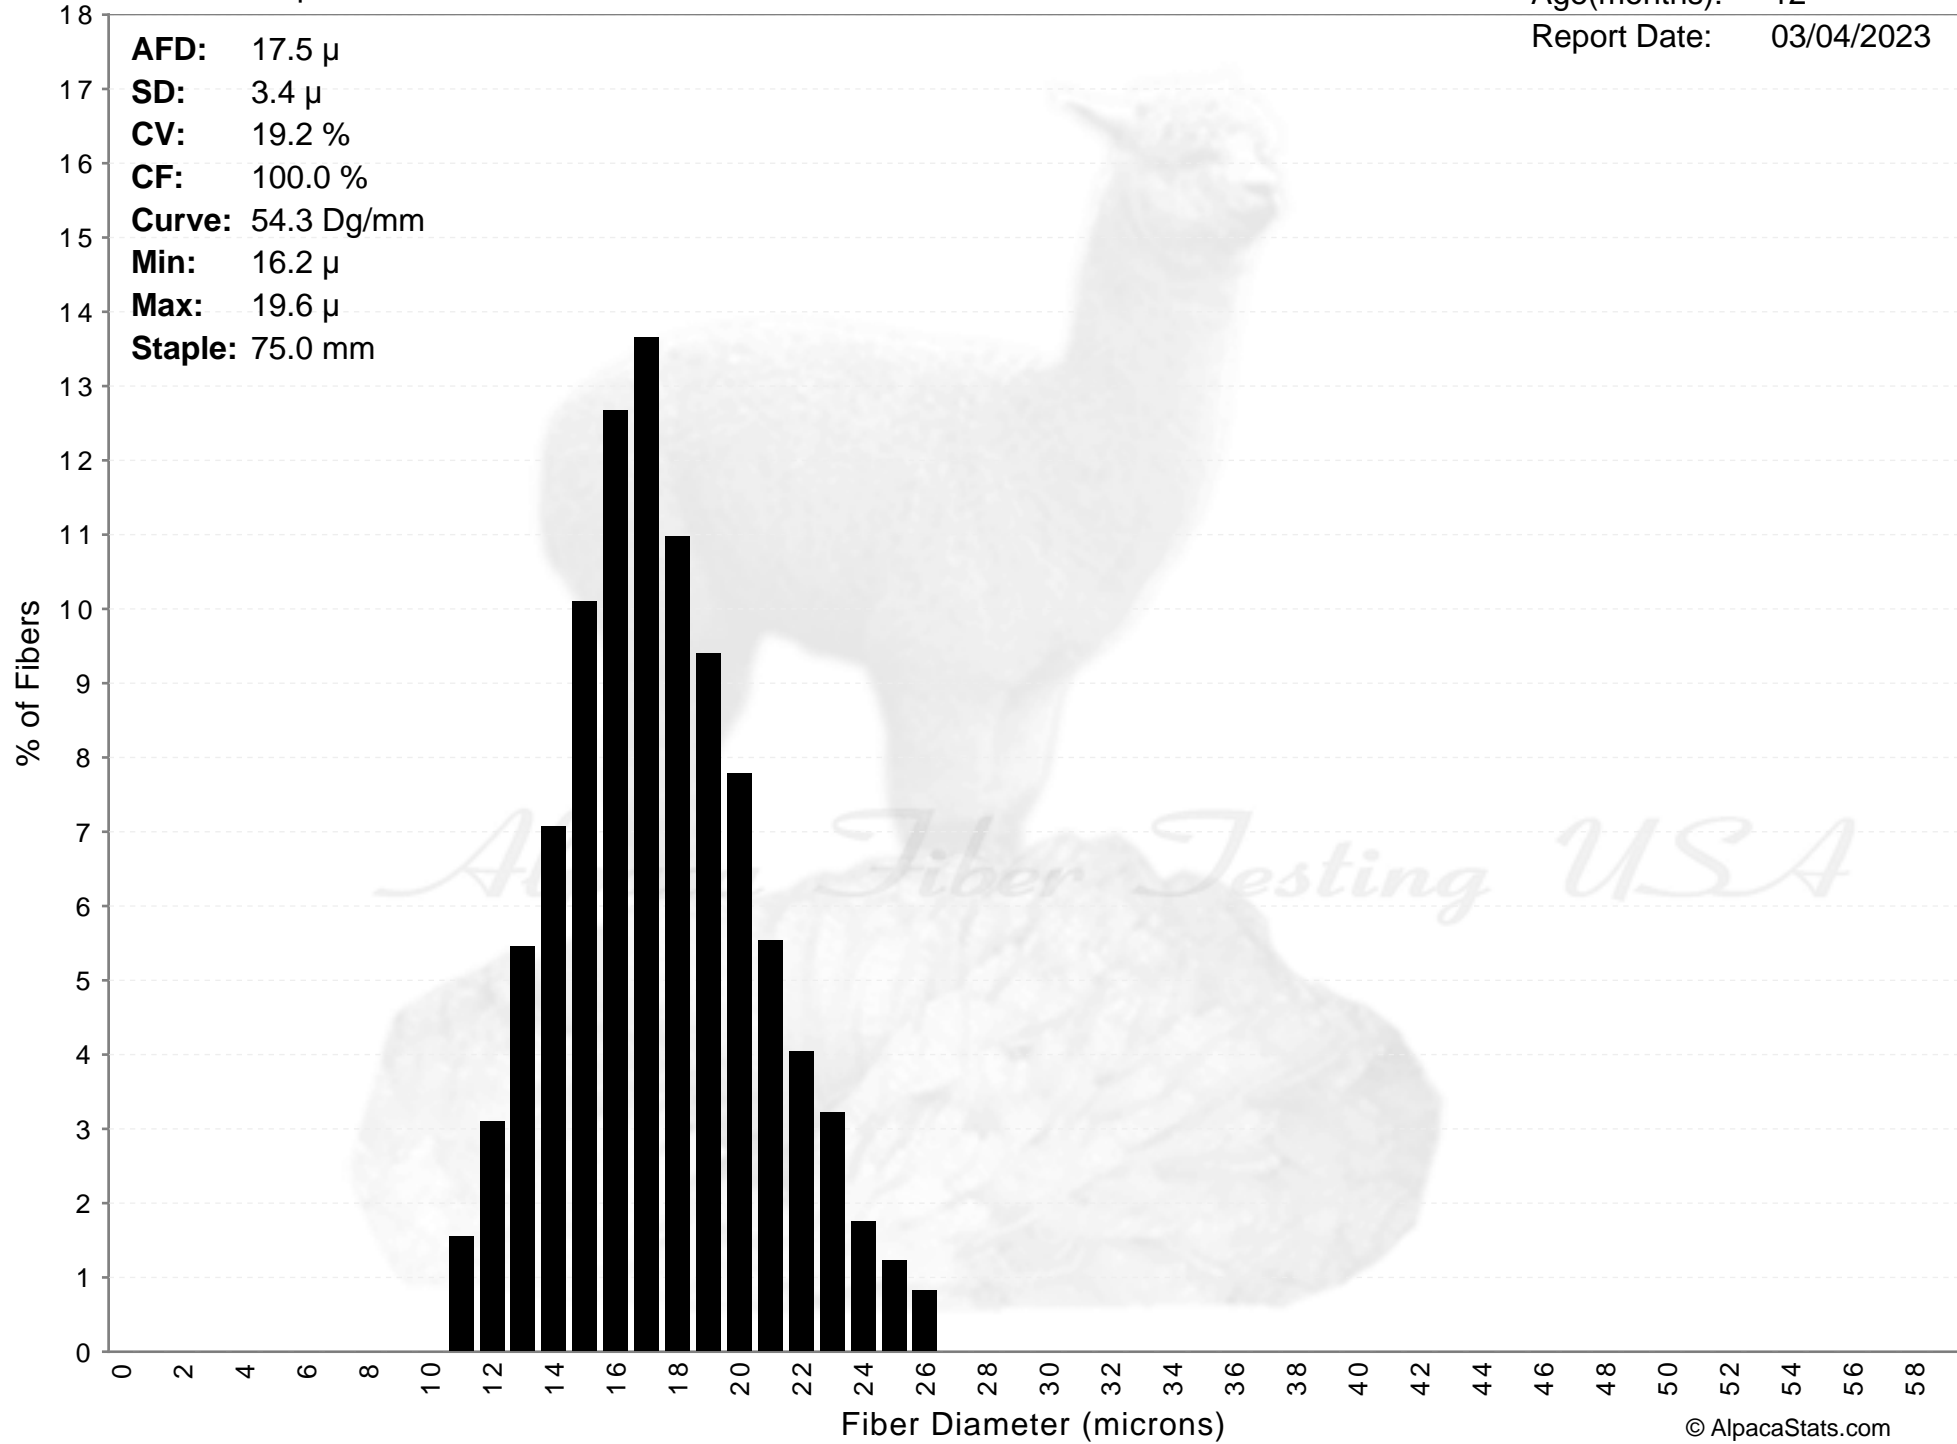

Rare Gem Alpacas

X-SPOTSSS' MONET PALETTE

Age(months): 12
Report Date: 03/04/2023

AFD: 17.5 μ
SD: 3.4 μ
CV: 19.2 %
CF: 100.0 %
Curve: 54.3 Dg/mm
Min: 16.2 μ
Max: 19.6 μ
Staple: 75.0 mm

X-SPOTSSS' MONET PALETTE

AFD: 17.5 μ
SD: 3.4 μ
CV: 19.2 %
CF: 100.0 %
Curve: 54.3 Dg/mm
Min: 16.2 μ
Max: 19.6 μ
Staple: 75.0 mm