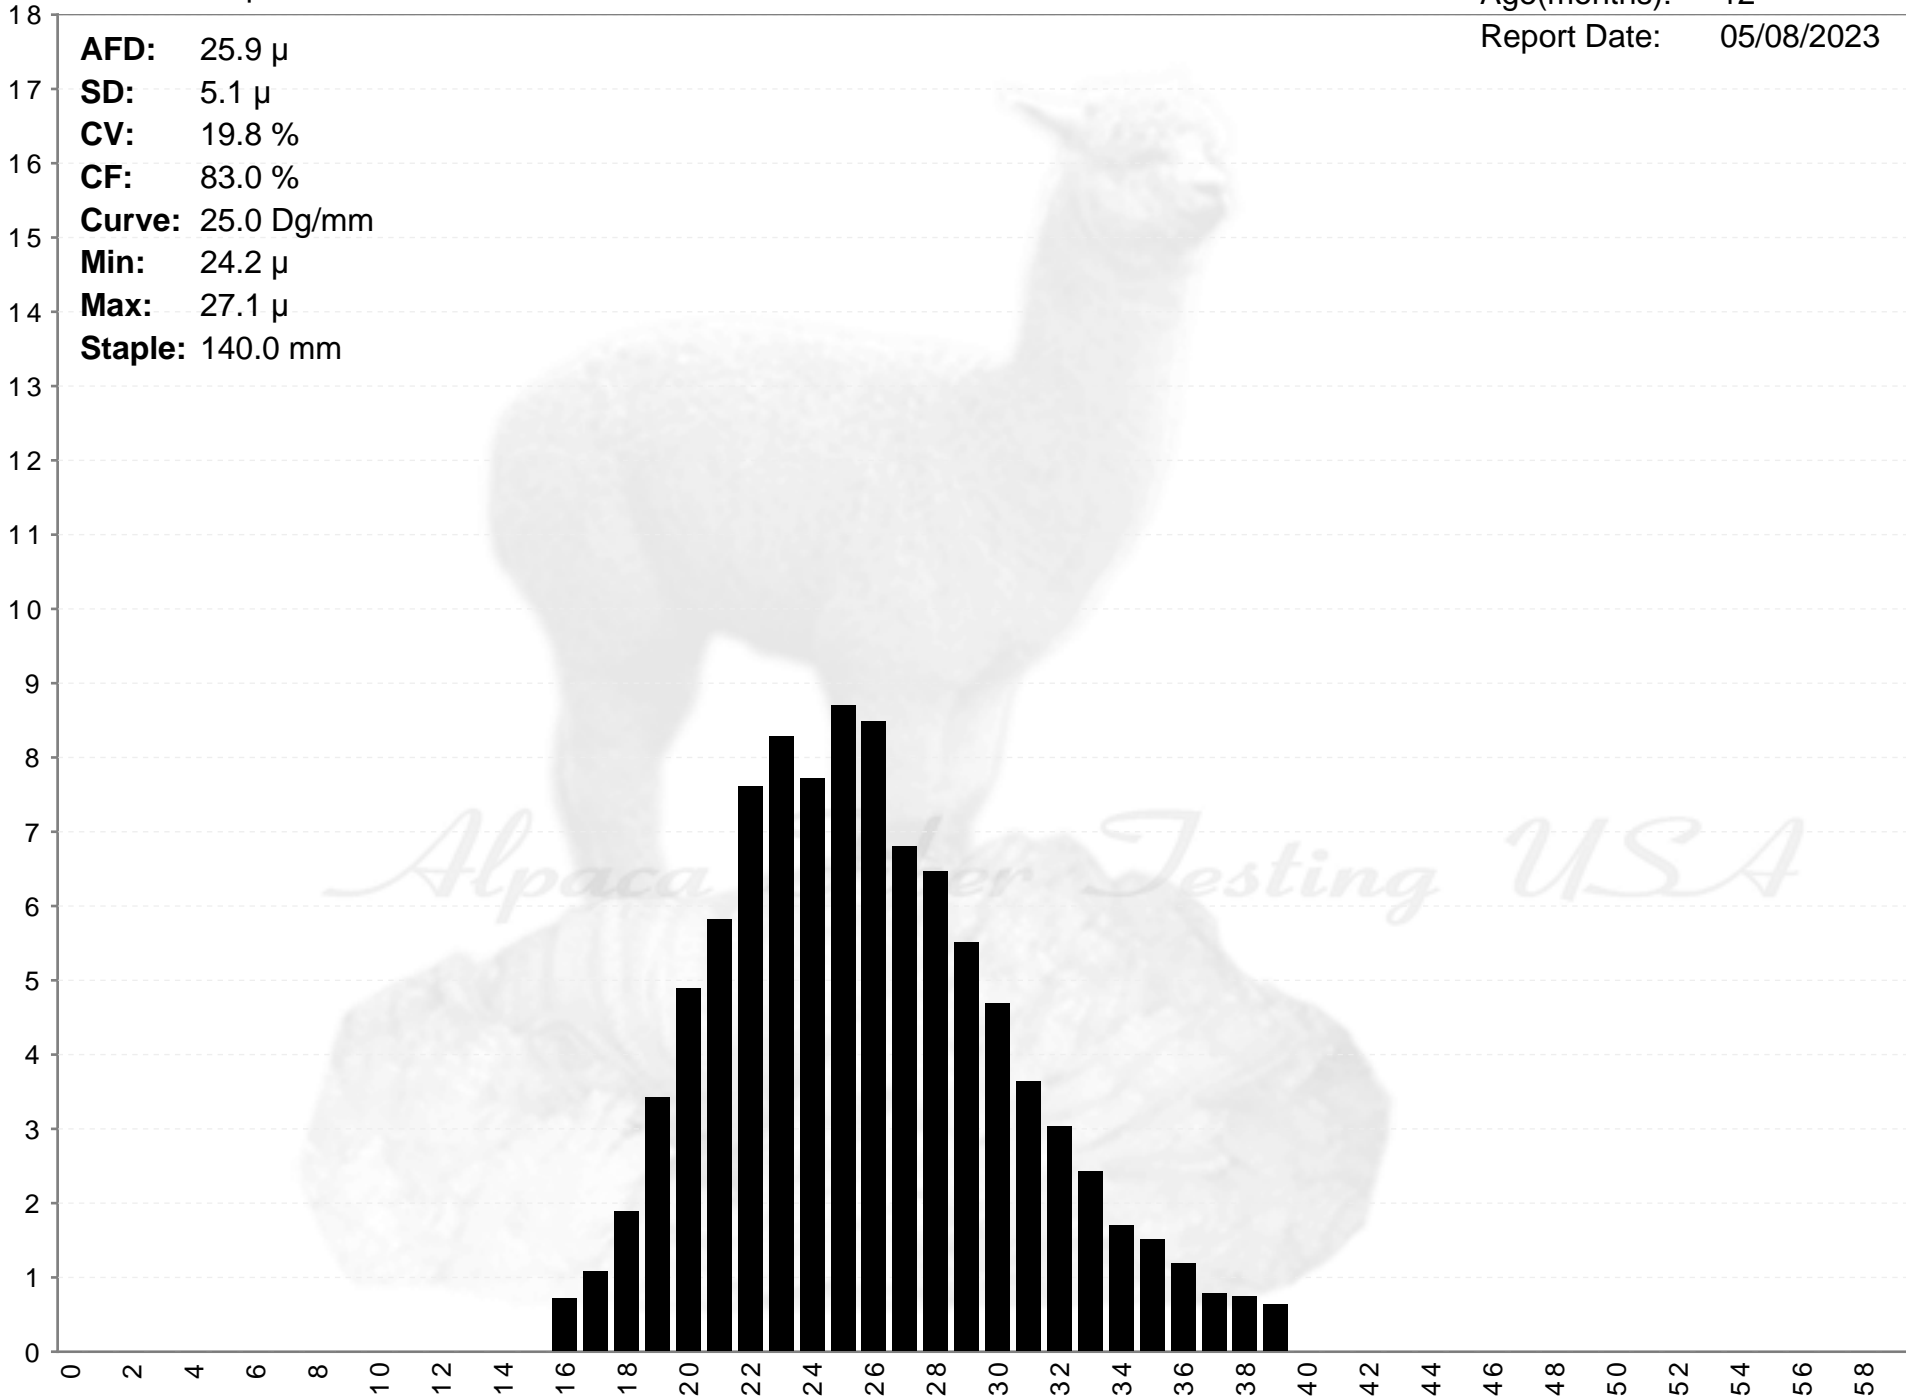

Rare Gem Alpacas

STONE PINE MIA

Age(months): 12
Report Date: 05/08/2023

AFD: 25.9 μ
SD: 5.1 μ
CV: 19.8 %
CF: 83.0 %
Curve: 25.0 Dg/mm
Min: 24.2 μ
Max: 27.1 μ
Staple: 140.0 mm

% of Fibers

Alpaca Fiber Testing USA

Rare Gem Alpacas

STONE PINE MIA

Age(months): 12

Report Date: 05/08/2023

AFD: 25.9 μ
SD: 5.1 μ
CV: 19.8 %
CF: 83.0 %
Curve: 25.0 Dg/mm
Min: 24.2 μ
Max: 27.1 μ
Staple: 140.0 mm