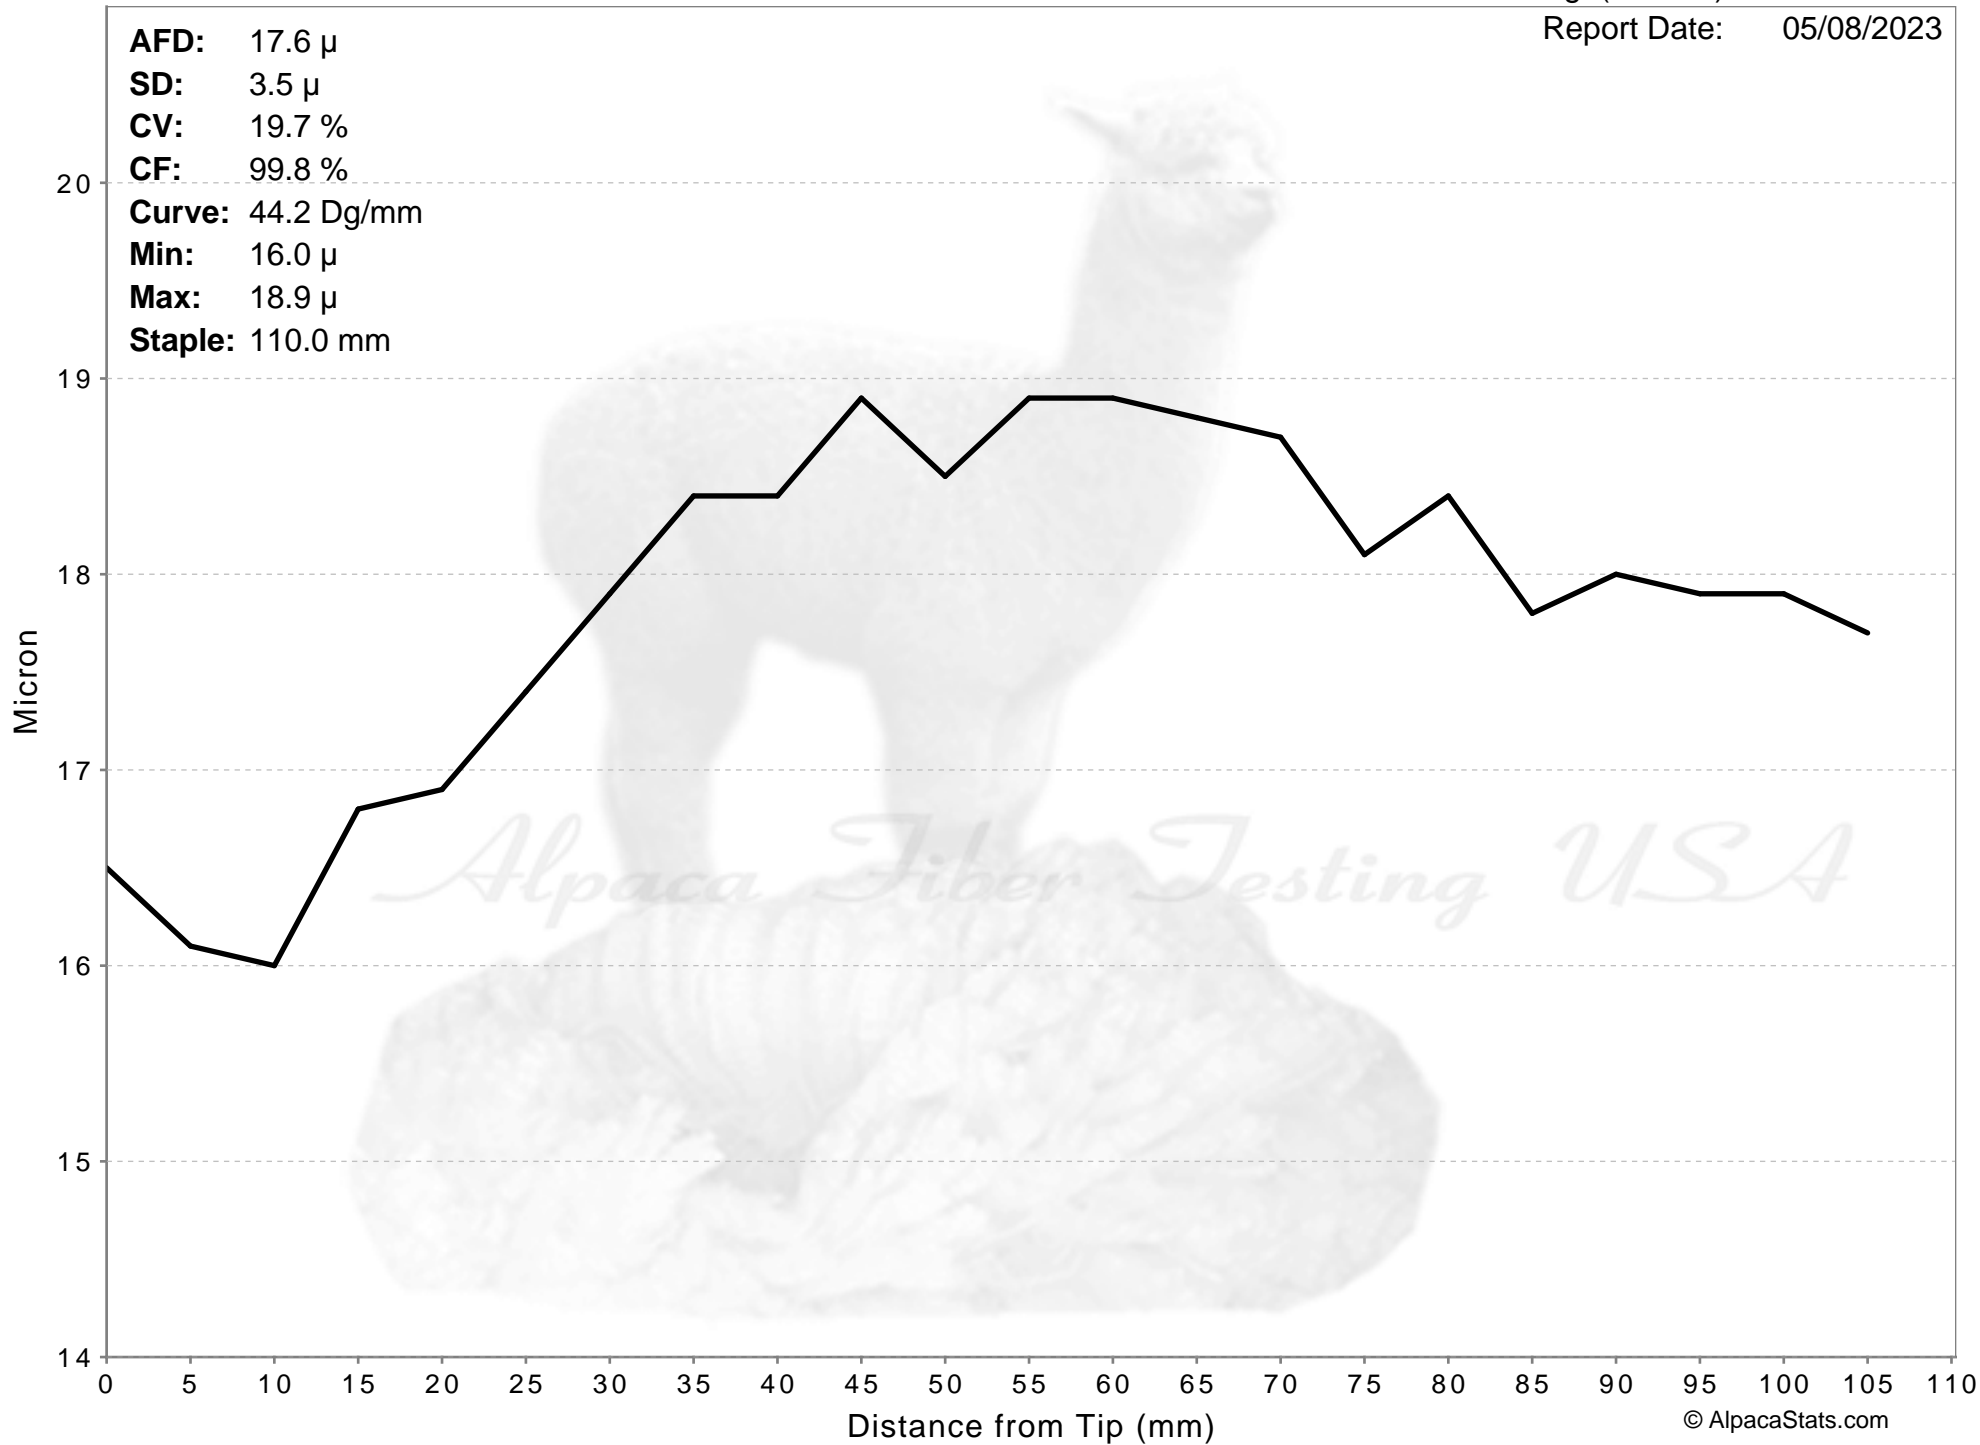

Rare Gem Alpacas

STONE PINE JOSIE

Age(months): 11
Report Date: 05/08/2023

AFD: 17.6 μ
SD: 3.5 μ
CV: 19.7 %
CF: 99.8 %
Curve: 44.2 Dg/mm
Min: 16.0 μ
Max: 18.9 μ
Staple: 110.0 mm

STONE PINE JOSIE

AFD: 17.6 μ
SD: 3.5 μ
CV: 19.7 %
CF: 99.8 %
Curve: 44.2 Dg/mm
Min: 16.0 μ
Max: 18.9 μ
Staple: 110.0 mm

Alpaca Fiber Testing USA