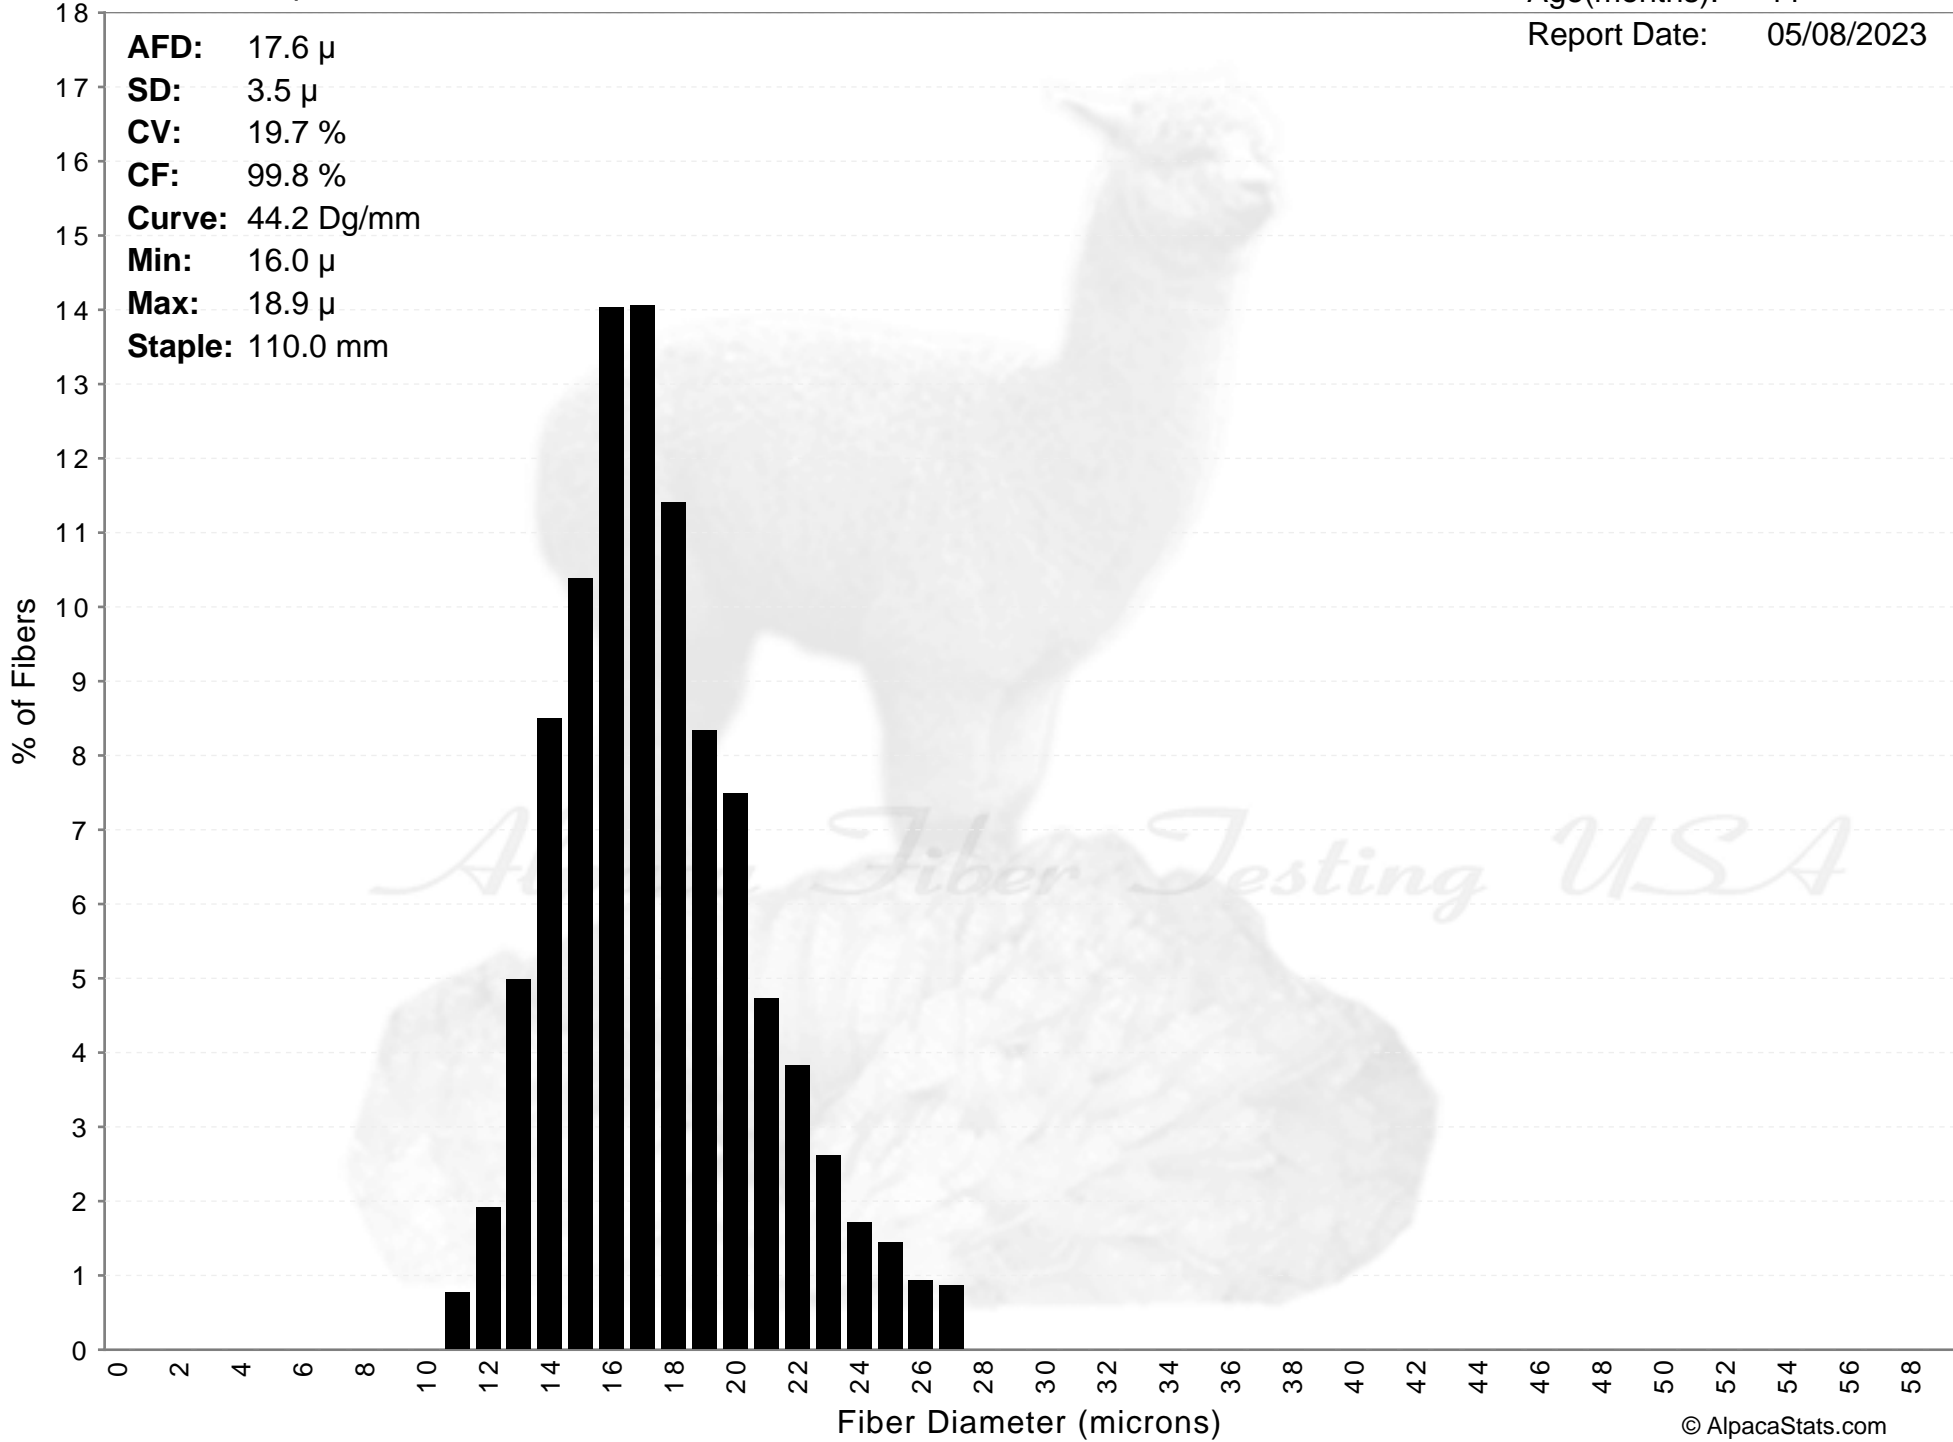

Rare Gem Alpacas

STONE PINE JOSIE

Age(months): 11
Report Date: 05/08/2023

AFD: 17.6 μ
SD: 3.5 μ
CV: 19.7 %
CF: 99.8 %
Curve: 44.2 Dg/mm
Min: 16.0 μ
Max: 18.9 μ
Staple: 110.0 mm

STONE PINE JOSIE

AFD: 17.6 μ
SD: 3.5 μ
CV: 19.7 %
CF: 99.8 %
Curve: 44.2 Dg/mm
Min: 16.0 μ
Max: 18.9 μ
Staple: 110.0 mm

Alpaca Fiber Testing USA