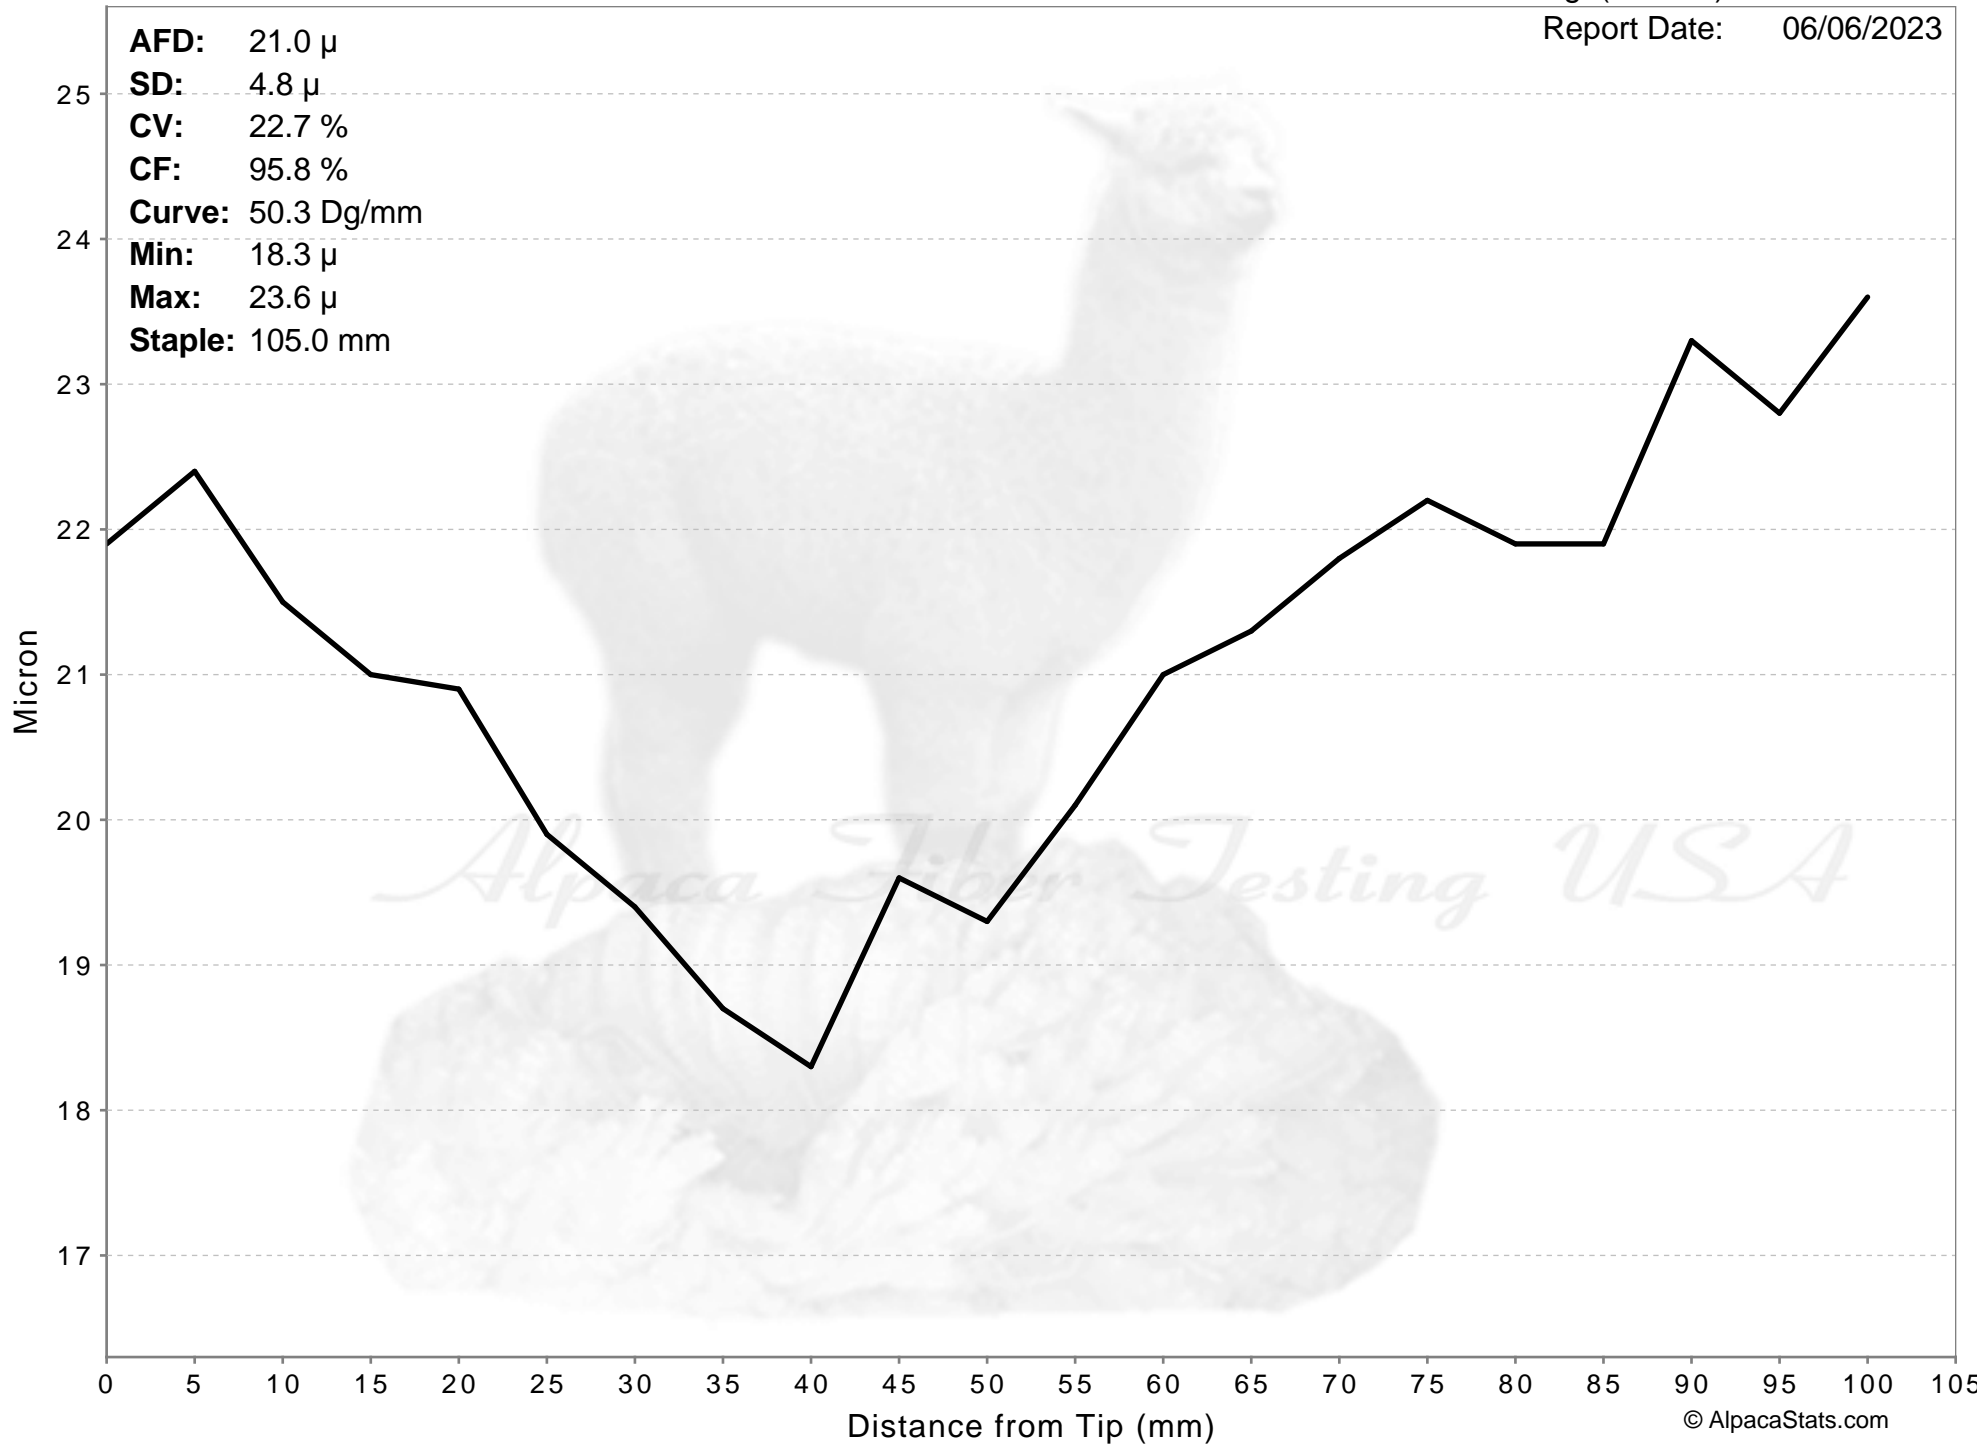

Diamond Valley Alpacas

PEPPER'S SPICE GIRL

Age(months): 33
Report Date: 06/06/2023

AFD: 21.0 μ
SD: 4.8 μ
CV: 22.7 %
CF: 95.8 %
Curve: 50.3 Dg/mm
Min: 18.3 μ
Max: 23.6 μ
Staple: 105.0 mm

% of Fibers

Fiber Diameter (microns)

PEPPER'S SPICE GIRL

AFD: 21.0 μ
SD: 4.8 μ
CV: 22.7 %
CF: 95.8 %
Curve: 50.3 Dg/mm
Min: 18.3 μ
Max: 23.6 μ
Staple: 105.0 mm

Alpaca Fiber Testing USA