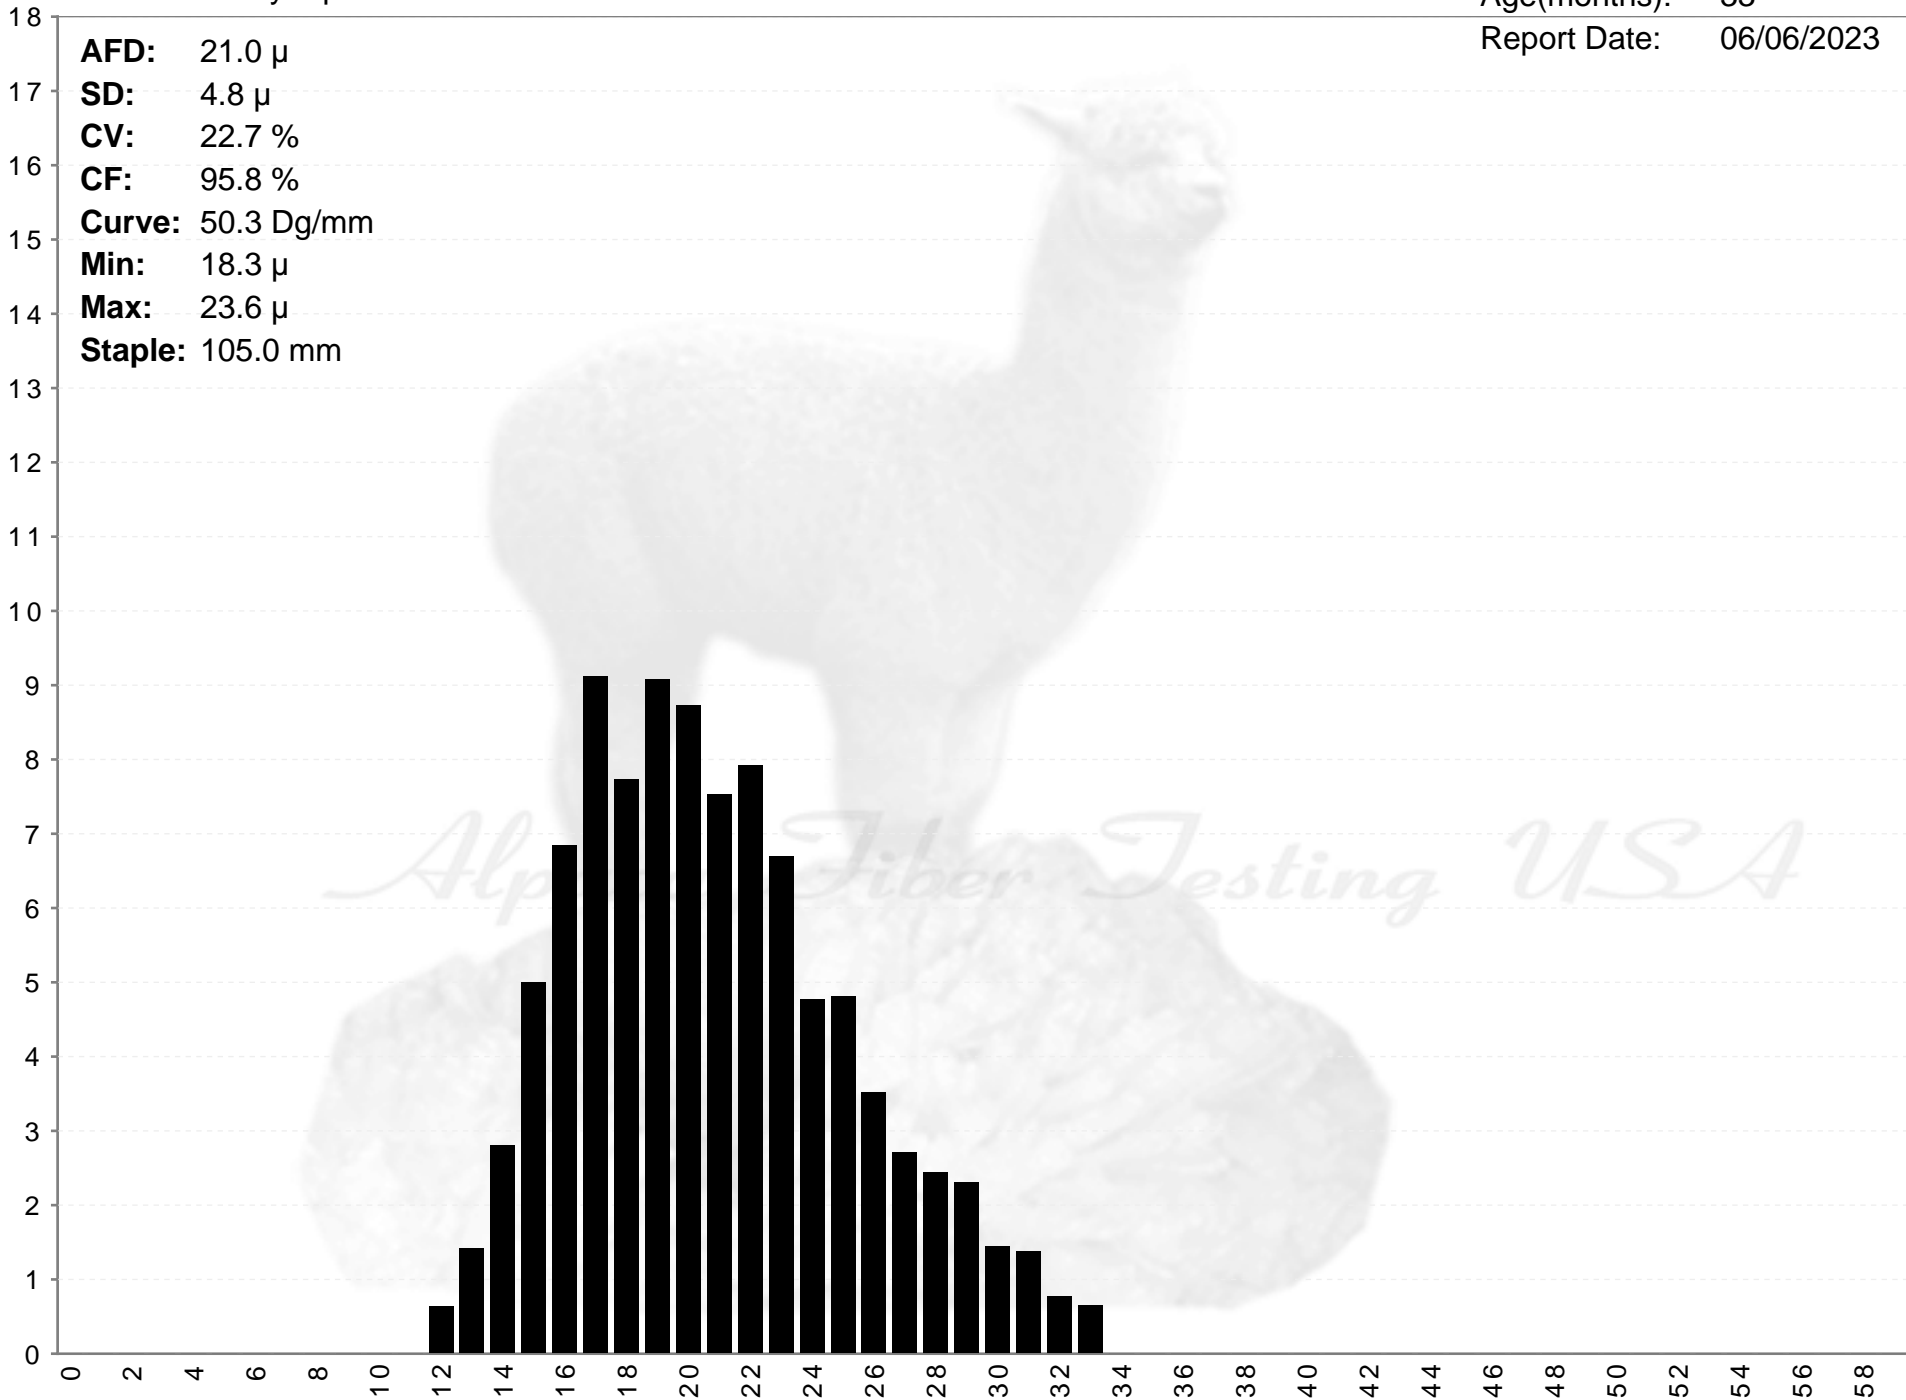

Diamond Valley Alpacas

PEPPER'S SPICE GIRL

Age(months): 33
Report Date: 06/06/2023

AFD: 21.0 μ
SD: 4.8 μ
CV: 22.7 %
CF: 95.8 %
Curve: 50.3 Dg/mm
Min: 18.3 μ
Max: 23.6 μ
Staple: 105.0 mm

% of Fibers

Fiber Diameter (microns)

PEPPER'S SPICE GIRL

AFD: 21.0 μ
SD: 4.8 μ
CV: 22.7 %
CF: 95.8 %
Curve: 50.3 Dg/mm
Min: 18.3 μ
Max: 23.6 μ
Staple: 105.0 mm

Alpaca Fiber Testing USA