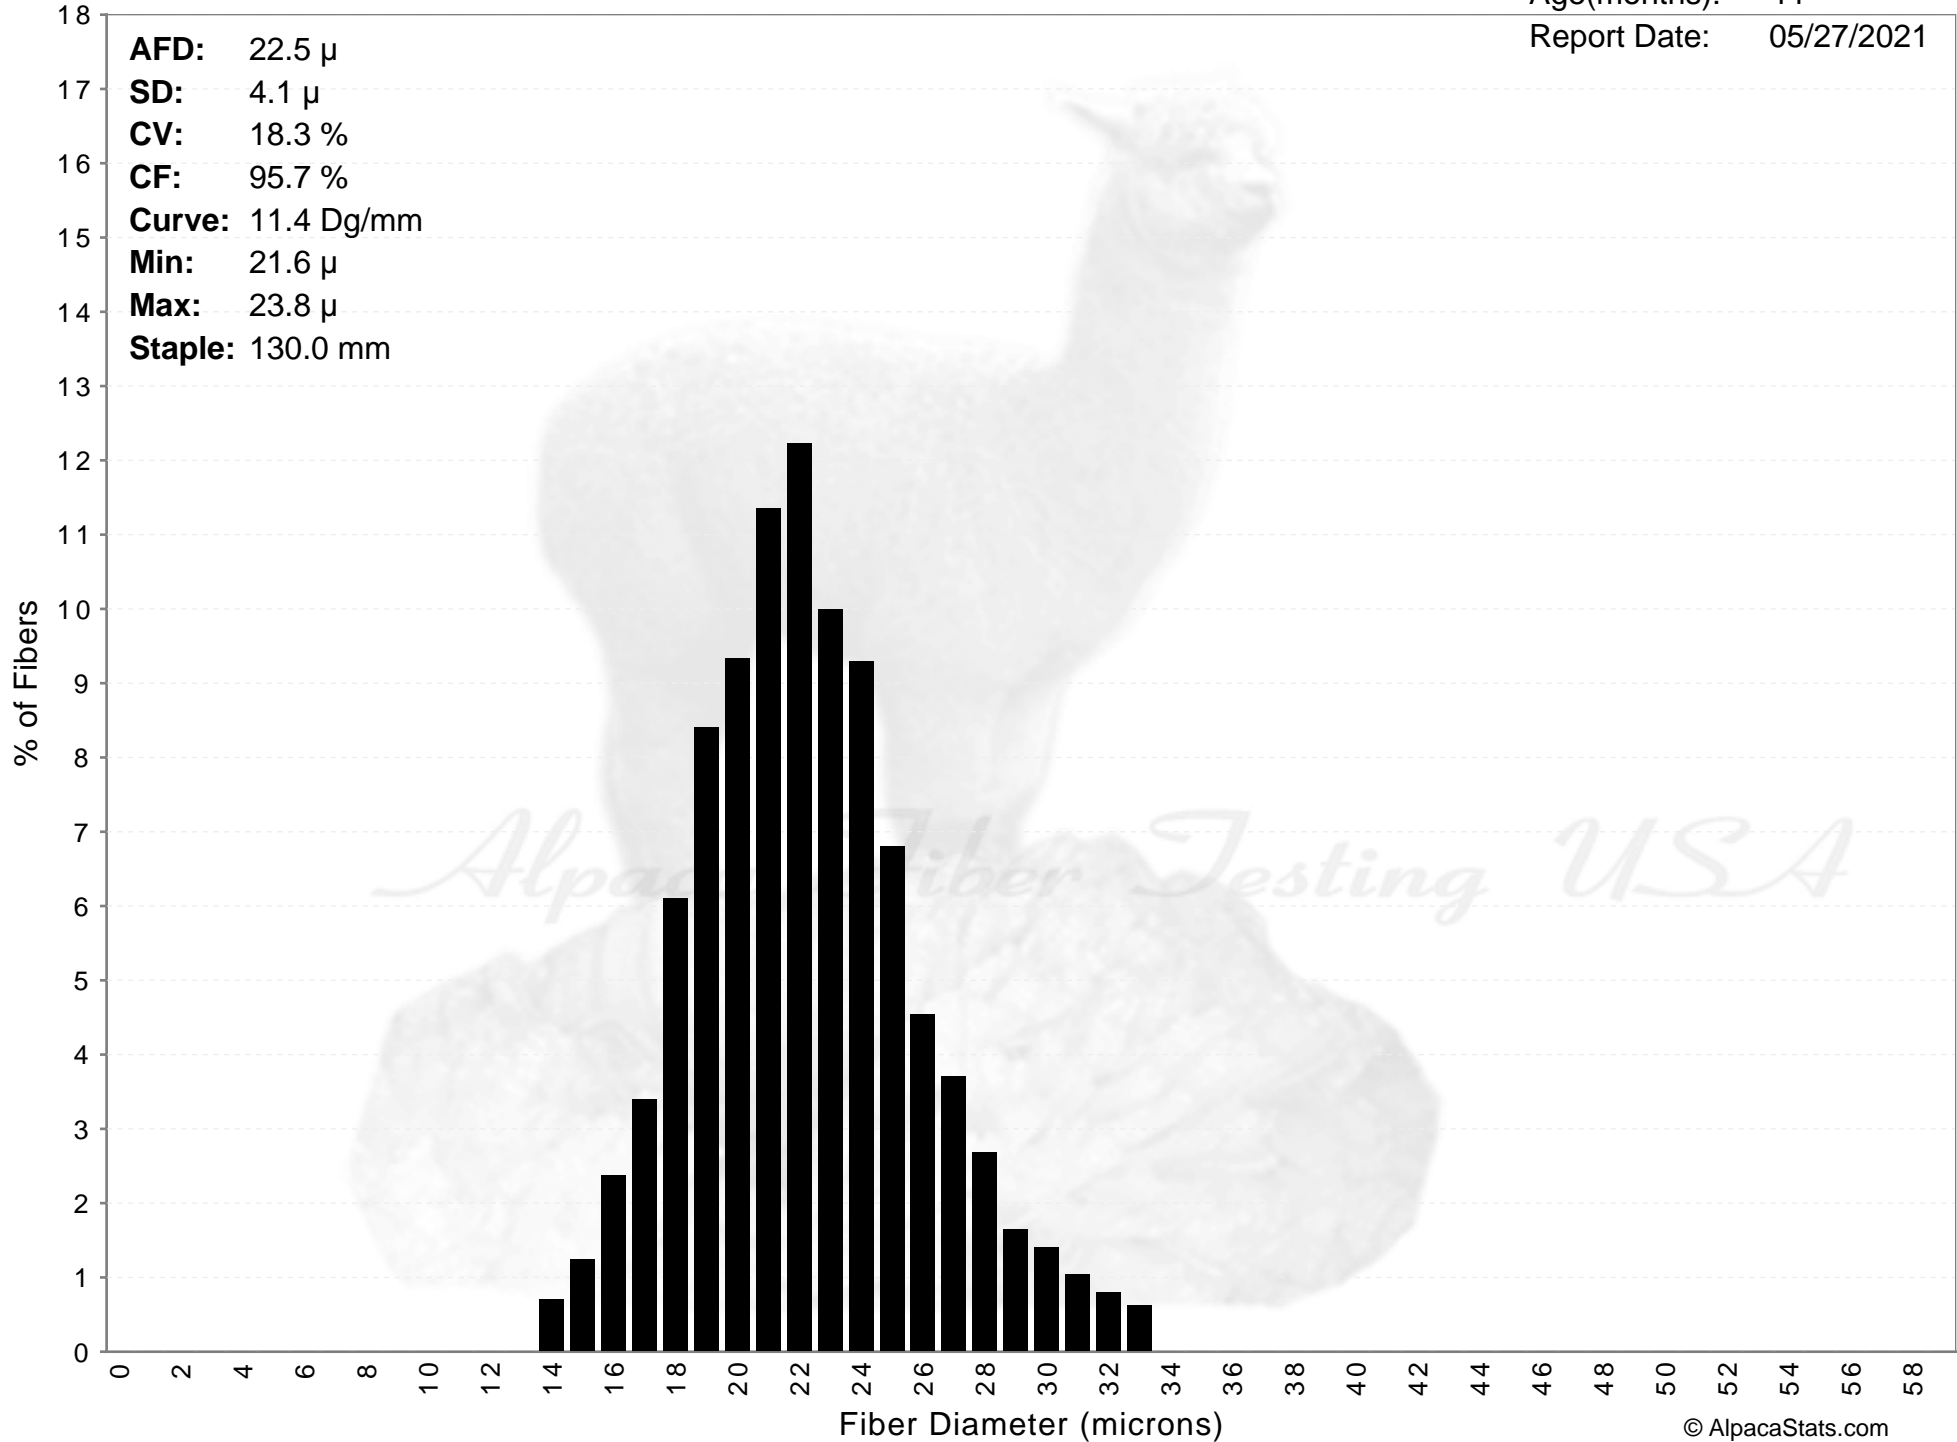

Anderson Acres

SKYLAR

Age(months): 44
Report Date: 05/27/2021

AFD: 22.5 μ
SD: 4.1 μ
CV: 18.3 %
CF: 95.7 %
Curve: 11.4 Dg/mm
Min: 21.6 μ
Max: 23.8 μ
Staple: 130.0 mm

Anderson Acres

SKYLAR

Age(months): 44
Report Date: 05/27/2021

AFD: 22.5 μ
SD: 4.1 μ
CV: 18.3 %
CF: 95.7 %
Curve: 11.4 Dg/mm
Min: 21.6 μ
Max: 23.8 μ
Staple: 130.0 mm