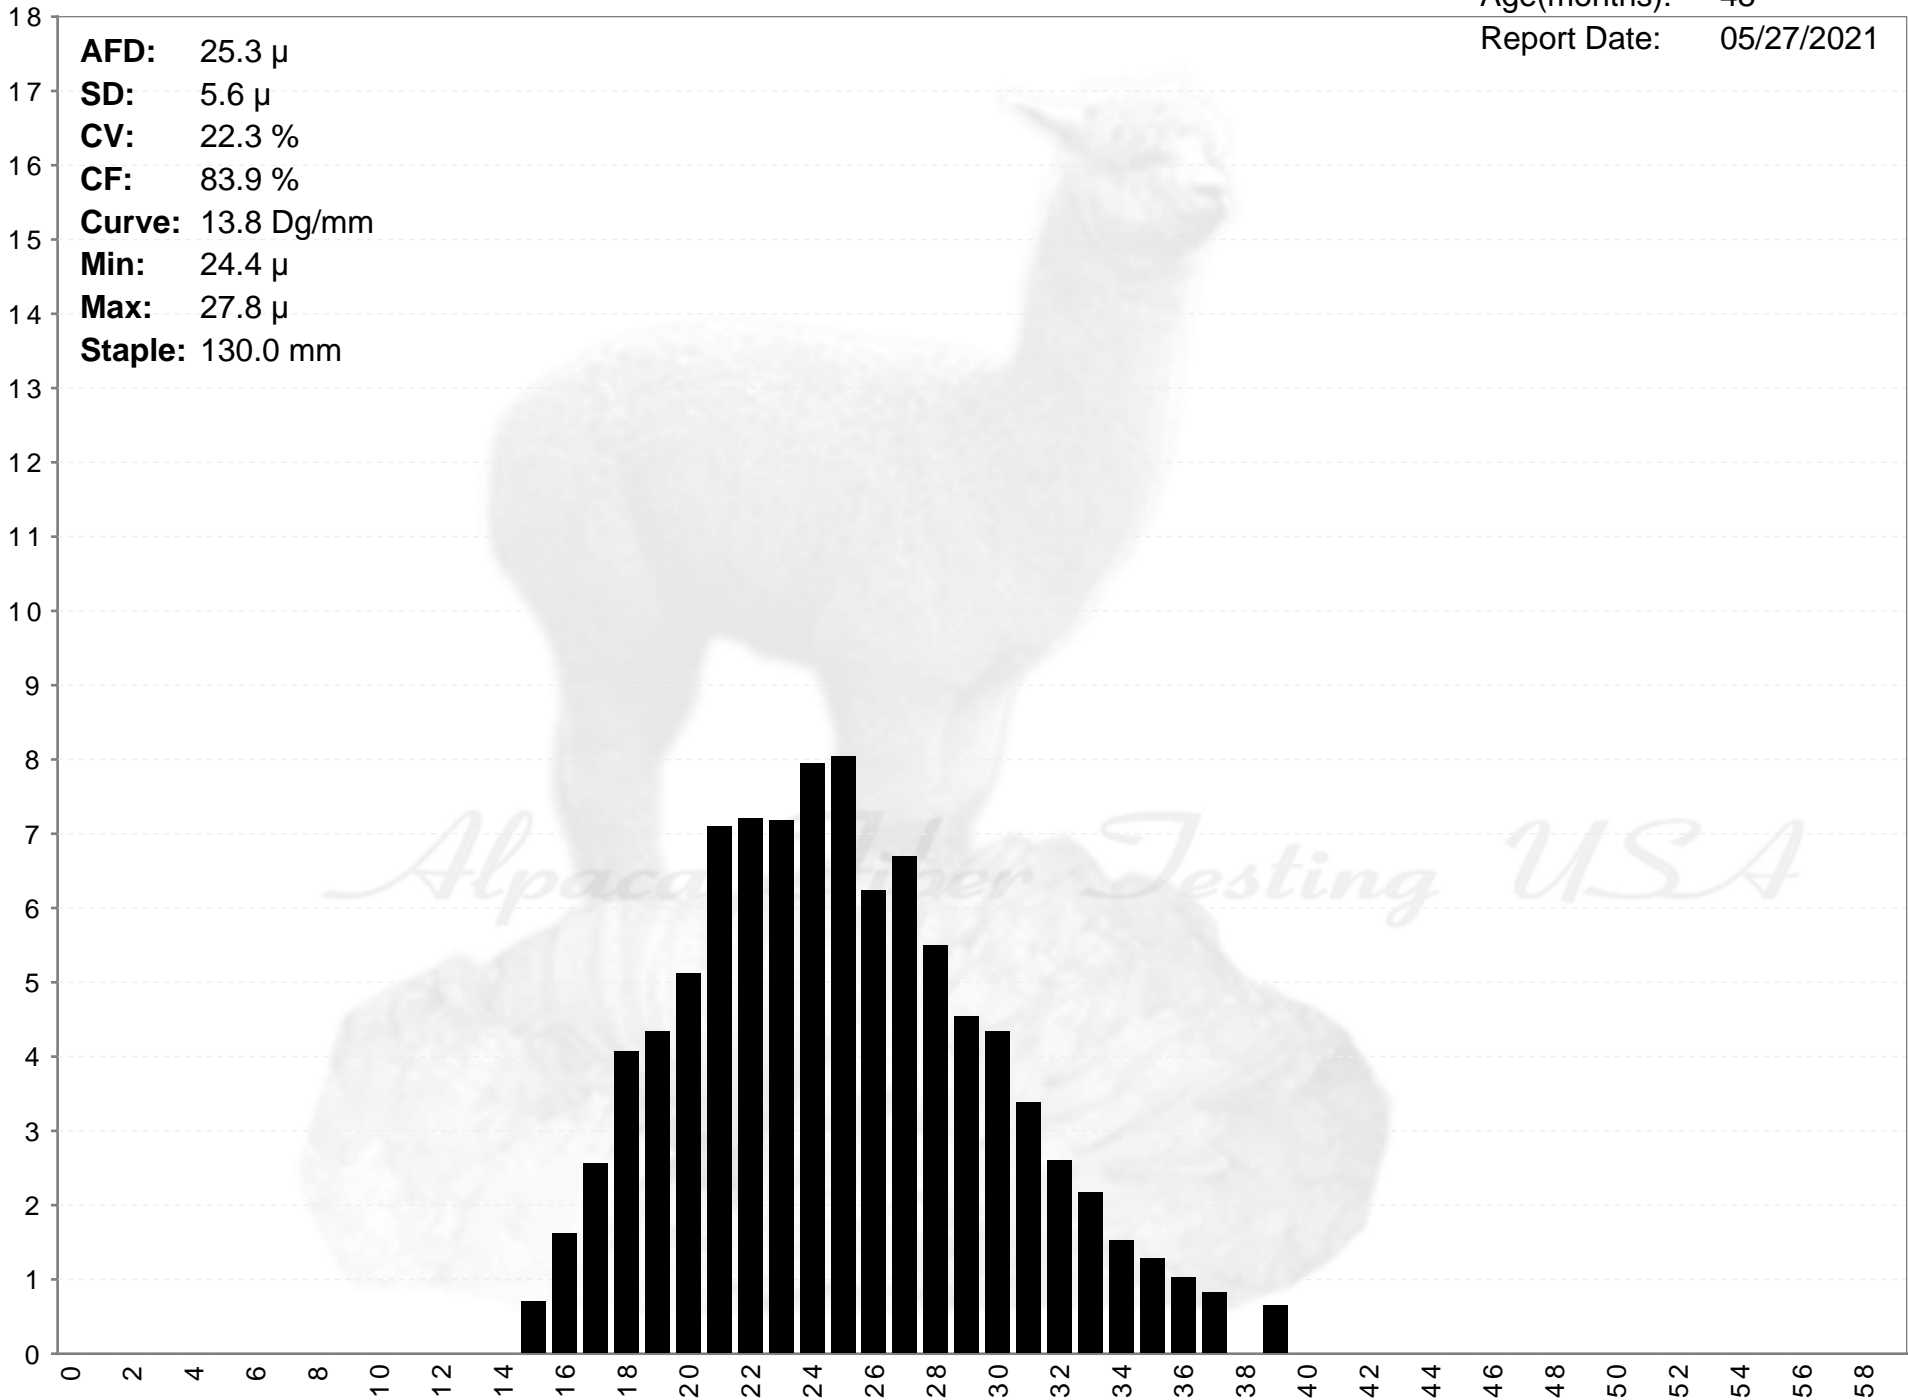

Anderson Acres

AUDI

Age(months): 48
Report Date: 05/27/2021

AFD: 25.3 μ
SD: 5.6 μ
CV: 22.3 %
CF: 83.9 %
Curve: 13.8 Dg/mm
Min: 24.4 μ
Max: 27.8 μ
Staple: 130.0 mm

% of Fibers

Alpaca Fiber Testing USA

Anderson Acres

AUDI

Age(months): 48

Report Date: 05/27/2021

AFD: 25.3 μ
SD: 5.6 μ
CV: 22.3 %
CF: 83.9 %
Curve: 13.8 Dg/mm
Min: 24.4 μ
Max: 27.8 μ
Staple: 130.0 mm