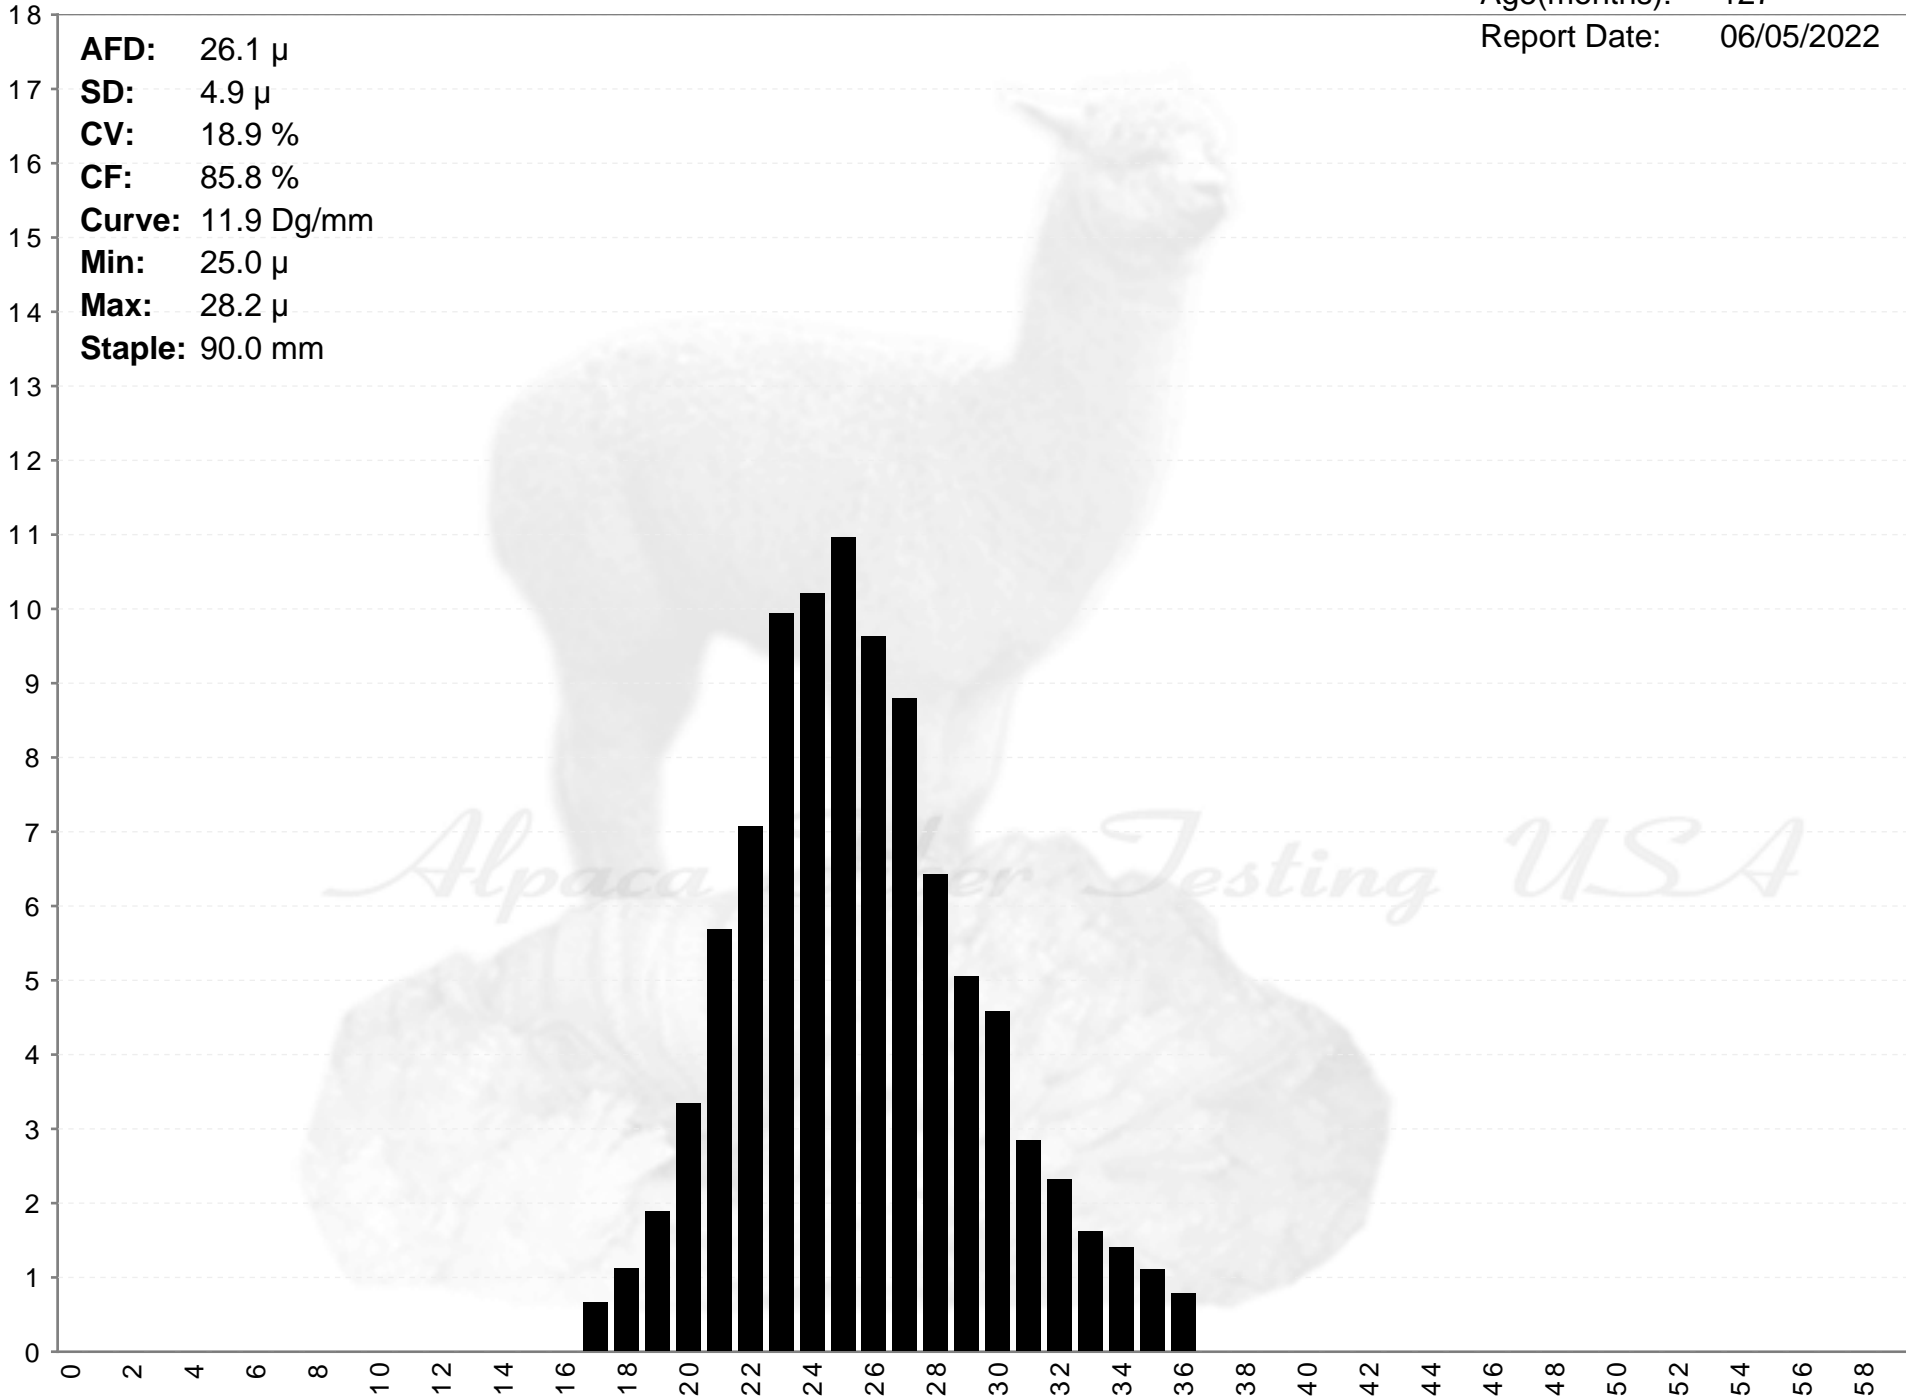

Anderson Acres

NIGHT SKYE

Age(months): 127
Report Date: 06/05/2022

AFD: 26.1 μ
SD: 4.9 μ
CV: 18.9 %
CF: 85.8 %
Curve: 11.9 Dg/mm
Min: 25.0 μ
Max: 28.2 μ
Staple: 90.0 mm

% of Fibers

Alpaca Fiber Testing USA

Fiber Diameter (microns)