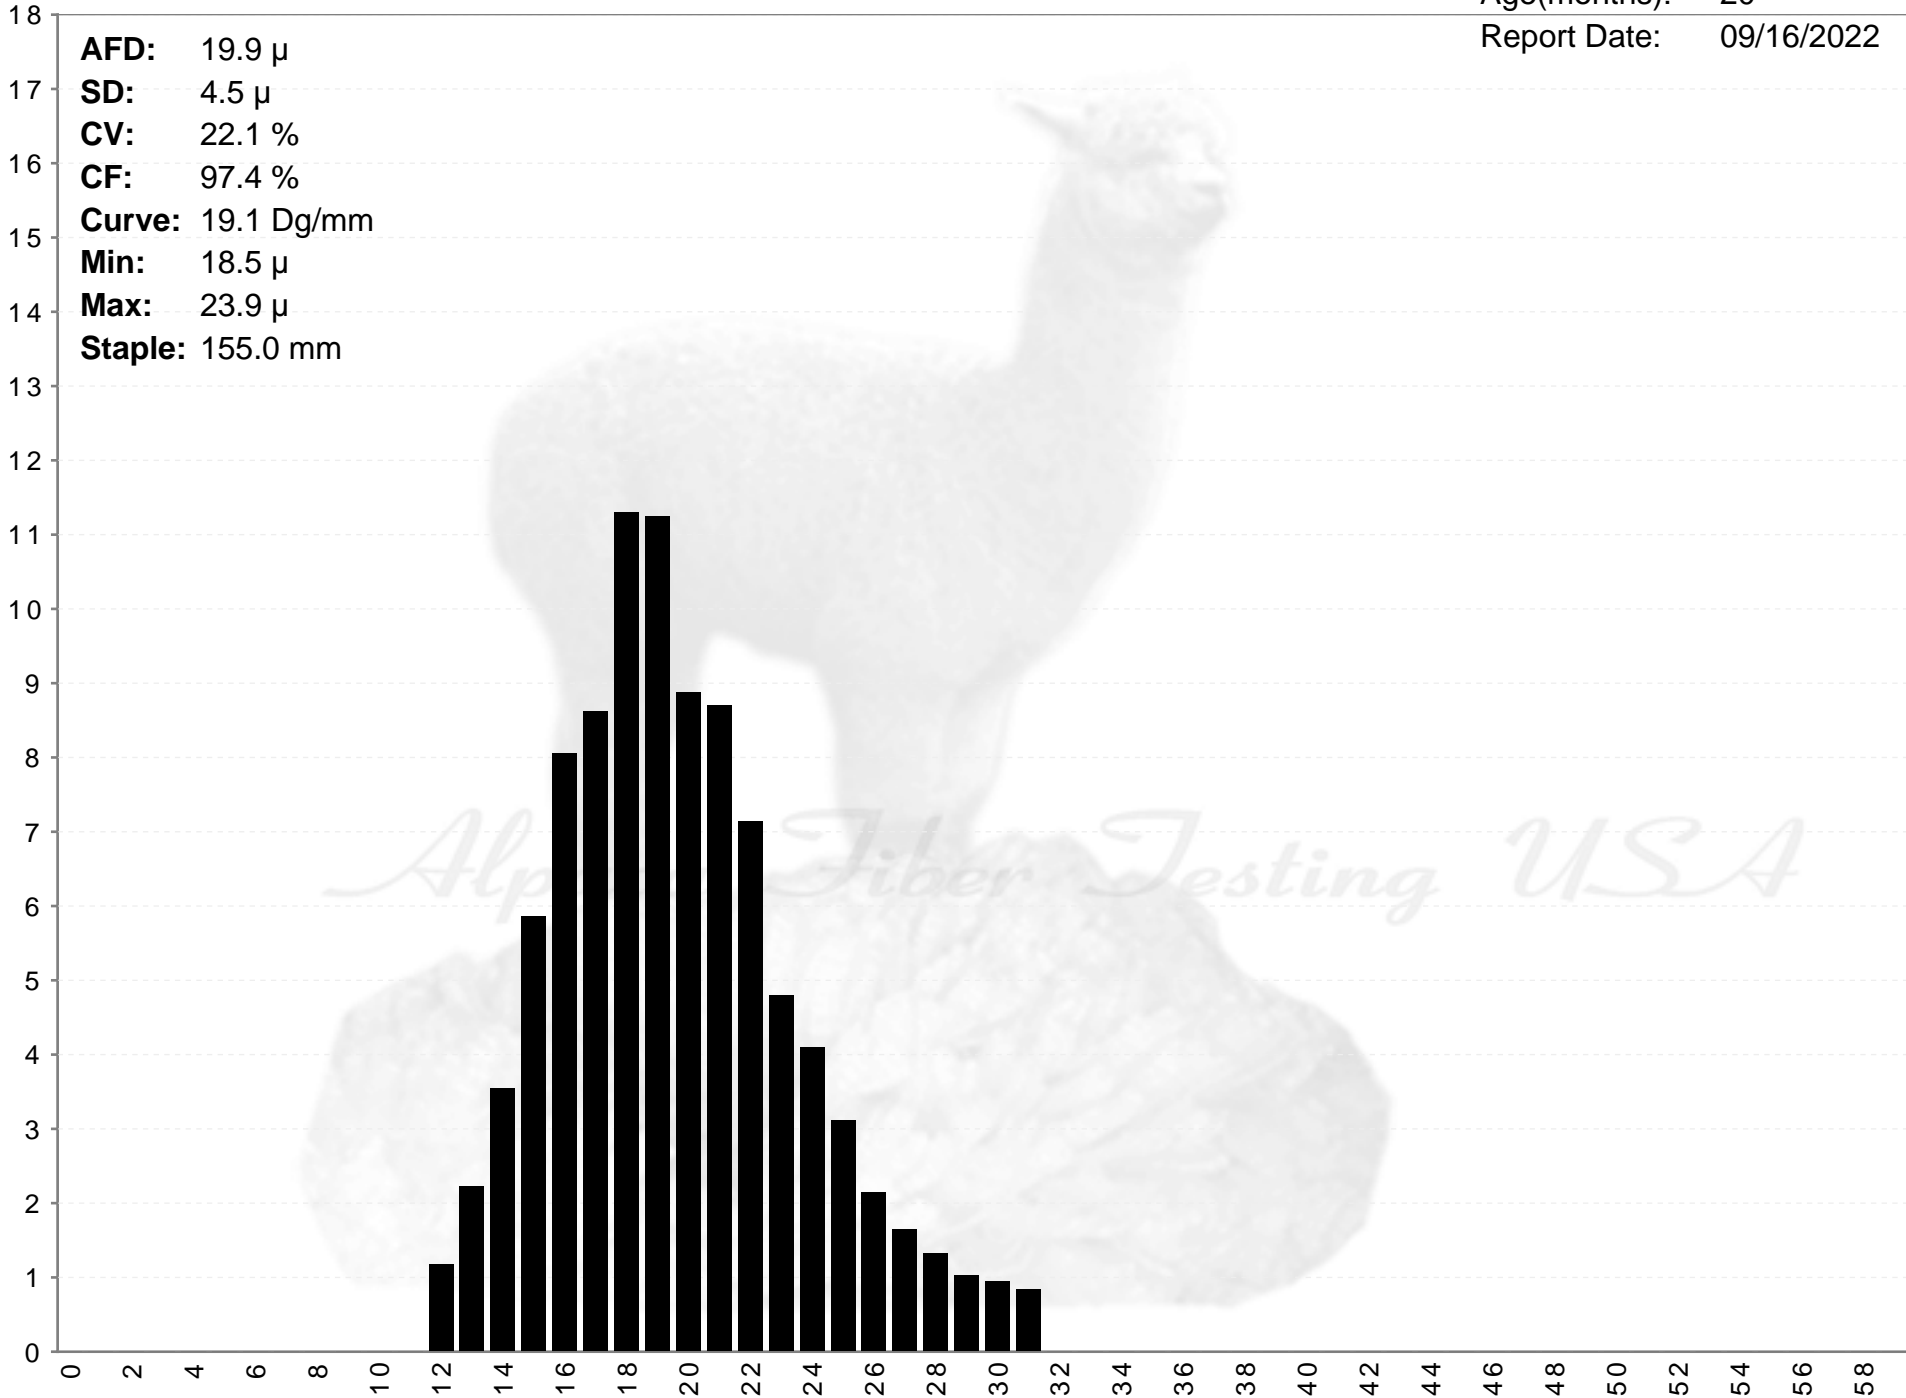

Anderson Acres

ARTIE

Age(months): 20
Report Date: 09/16/2022

AFD: 19.9 μ
SD: 4.5 μ
CV: 22.1 %
CF: 97.4 %
Curve: 19.1 Dg/mm
Min: 18.5 μ
Max: 23.9 μ
Staple: 155.0 mm

% of Fibers

Alpaca Fiber Testing USA

Fiber Diameter (microns)

Anderson Acres

ARTIE

Age(months): 20

Report Date: 09/16/2022

AFD: 19.9 μ
SD: 4.5 μ
CV: 22.1 %
CF: 97.4 %
Curve: 19.1 Dg/mm
Min: 18.5 μ
Max: 23.9 μ
Staple: 155.0 mm