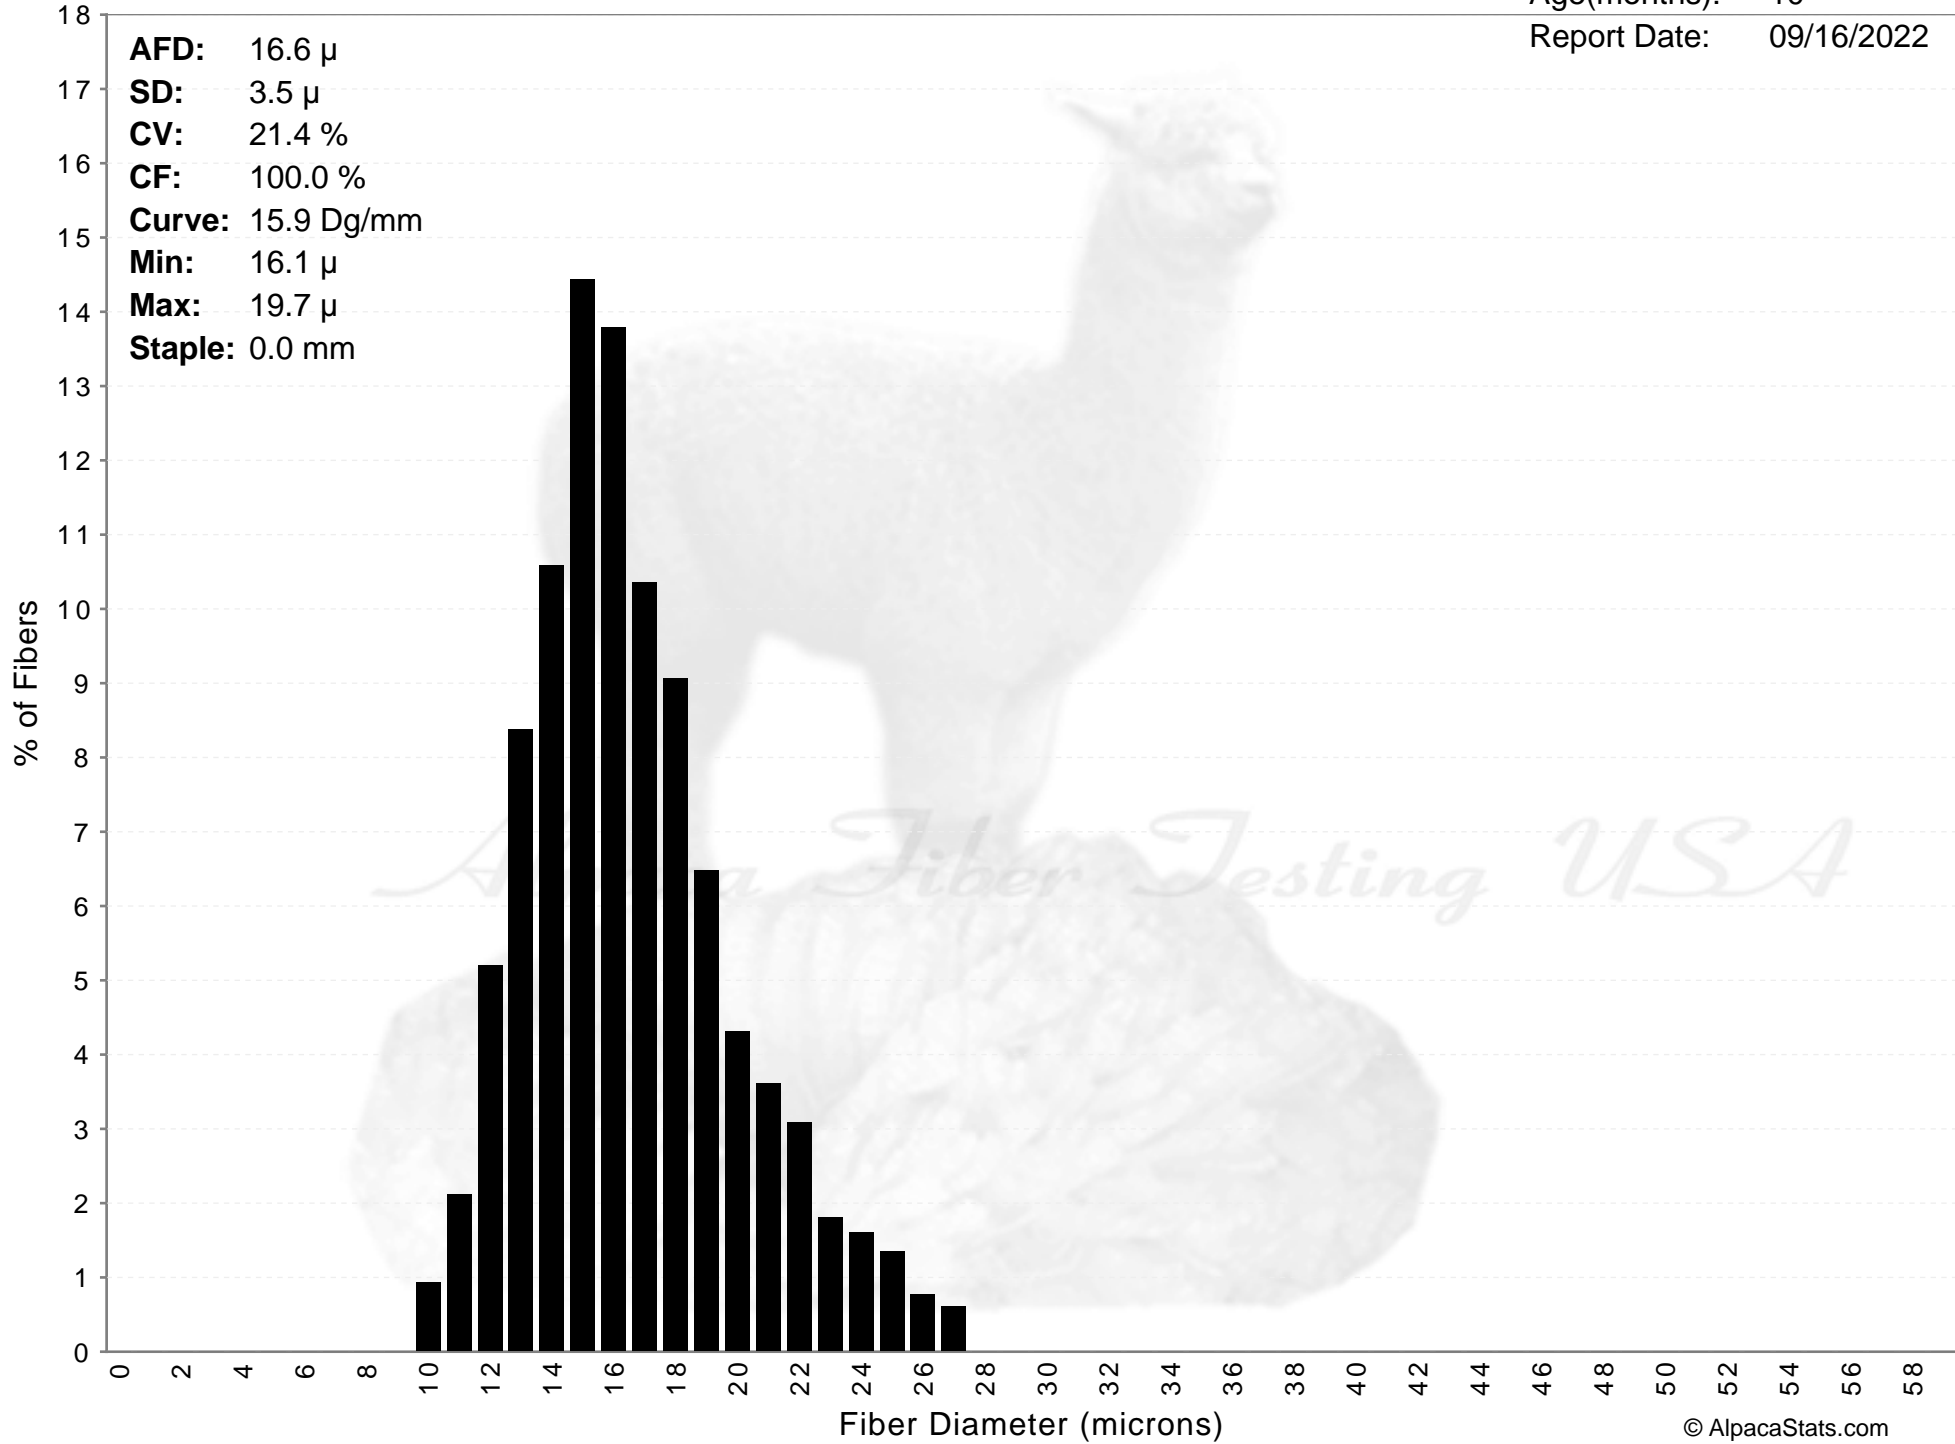

Anderson Acres

LIANKA

Age(months): 10
Report Date: 09/16/2022

AFD: 16.6 μ
SD: 3.5 μ
CV: 21.4 %
CF: 100.0 %
Curve: 15.9 Dg/mm
Min: 16.1 μ
Max: 19.7 μ
Staple: 0.0 mm

Anderson Acres

LIANKA

Age(months): 10

Report Date: 09/16/2022

AFD: 16.6 μ
SD: 3.5 μ
CV: 21.4 %
CF: 100.0 %
Curve: 15.9 Dg/mm
Min: 16.1 μ
Max: 19.7 μ
Staple: 0.0 mm