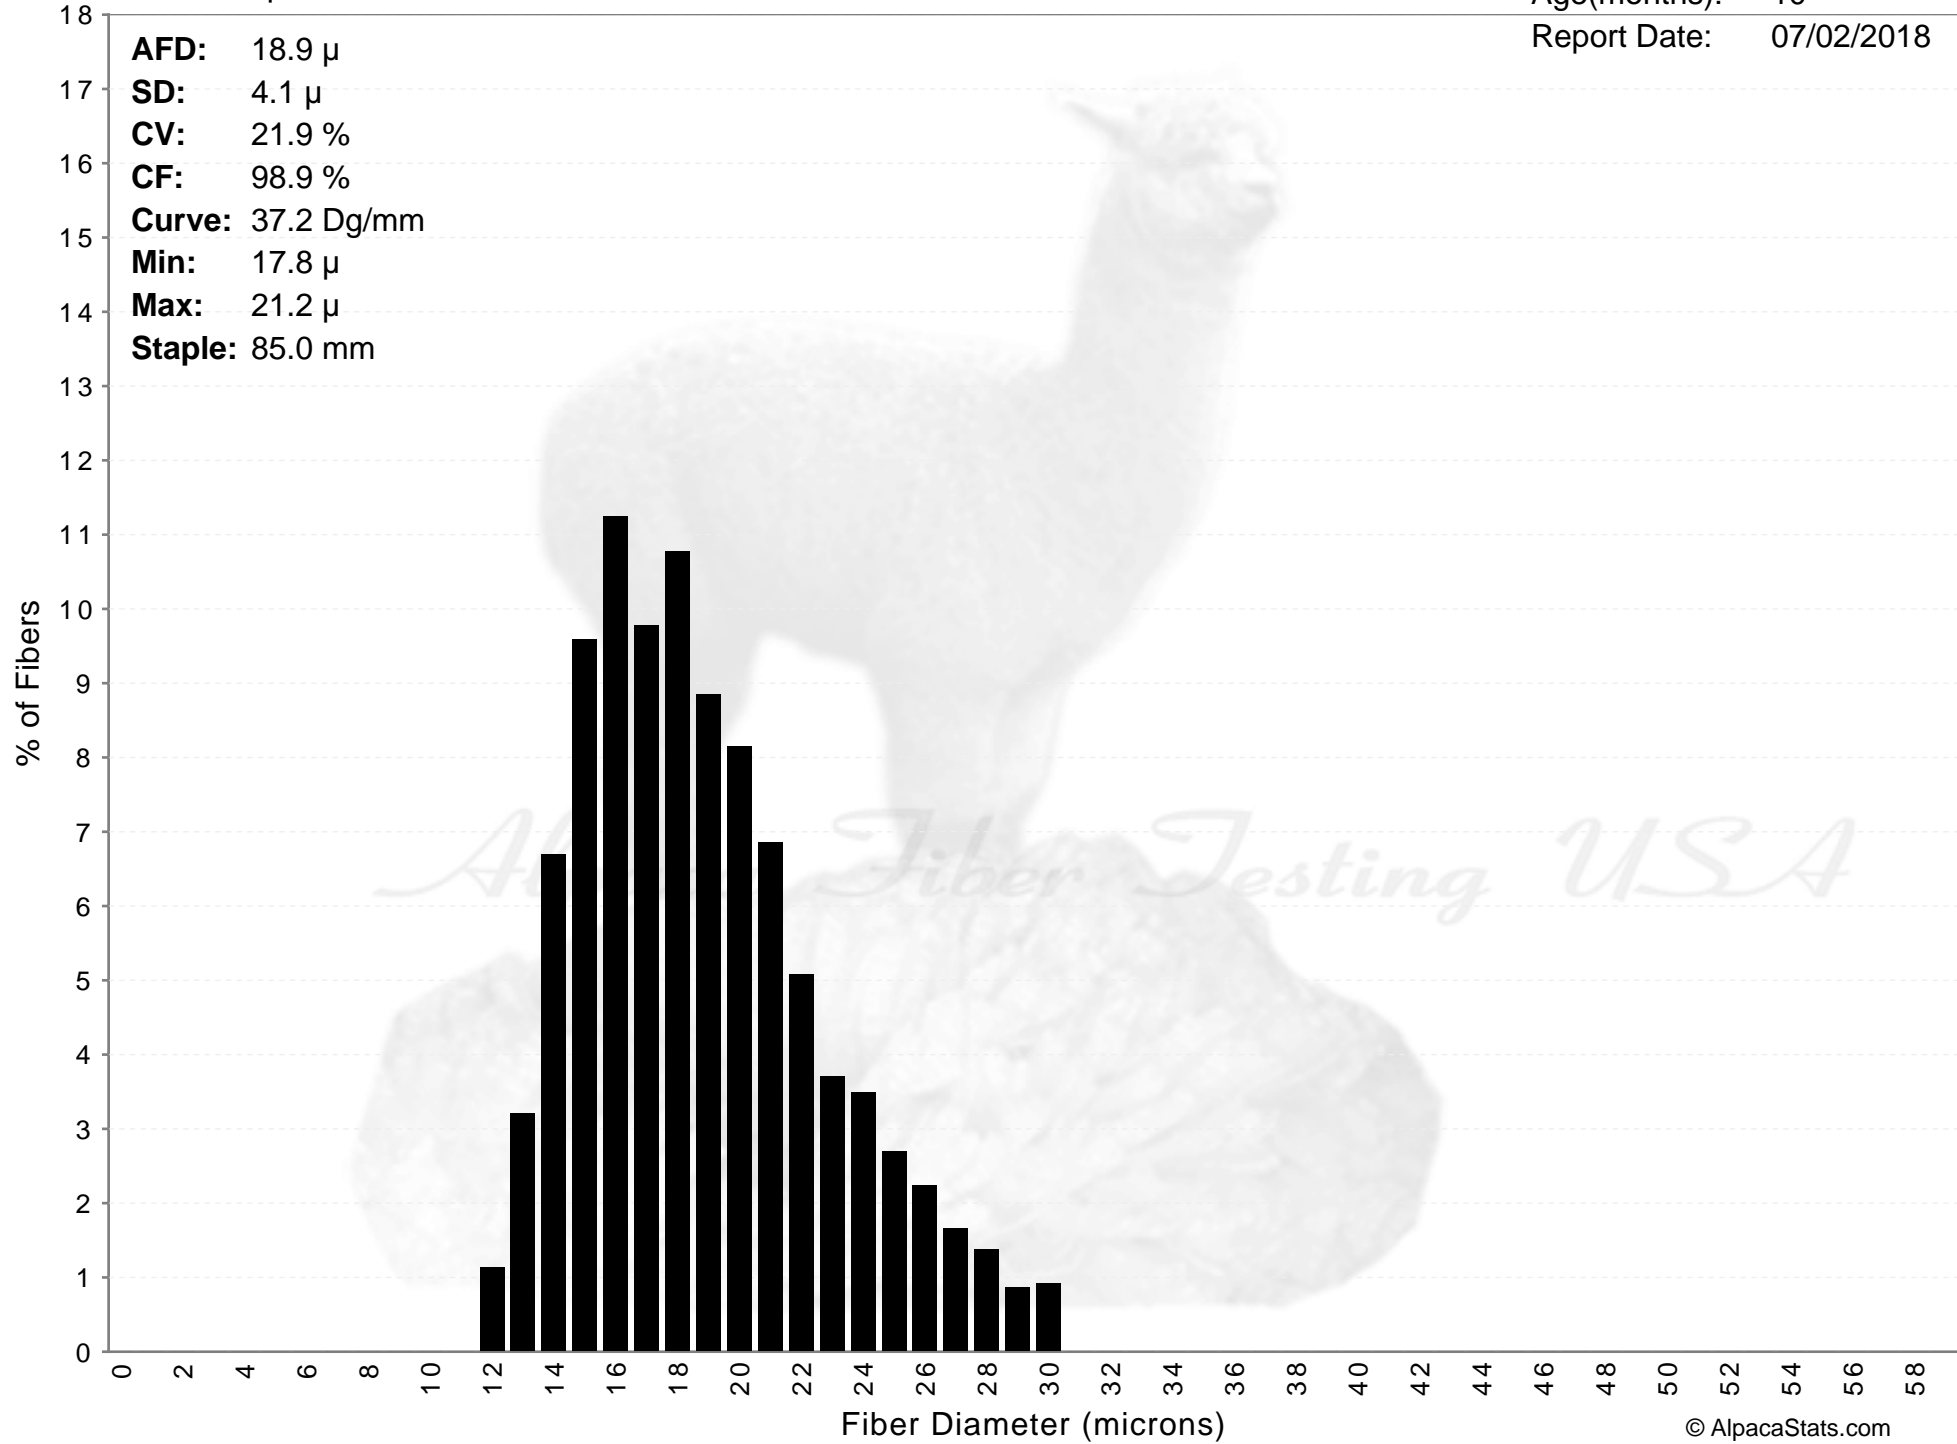

Adaleen Alpacas

ADALEENS BO-LERO'S BODACIOUS

Age(months): 10
Report Date: 07/02/2018

AFD: 18.9 μ
SD: 4.1 μ
CV: 21.9 %
CF: 98.9 %
Curve: 37.2 Dg/mm
Min: 17.8 μ
Max: 21.2 μ
Staple: 85.0 mm

Adaleen Alpacas

ADALEENS BO-LERO'S BODACIOUS

Age(months): 10

Report Date: 07/02/2018

AFD: 18.9 μ
SD: 4.1 μ
CV: 21.9 %
CF: 98.9 %
Curve: 37.2 Dg/mm
Min: 17.8 μ
Max: 21.2 μ
Staple: 85.0 mm