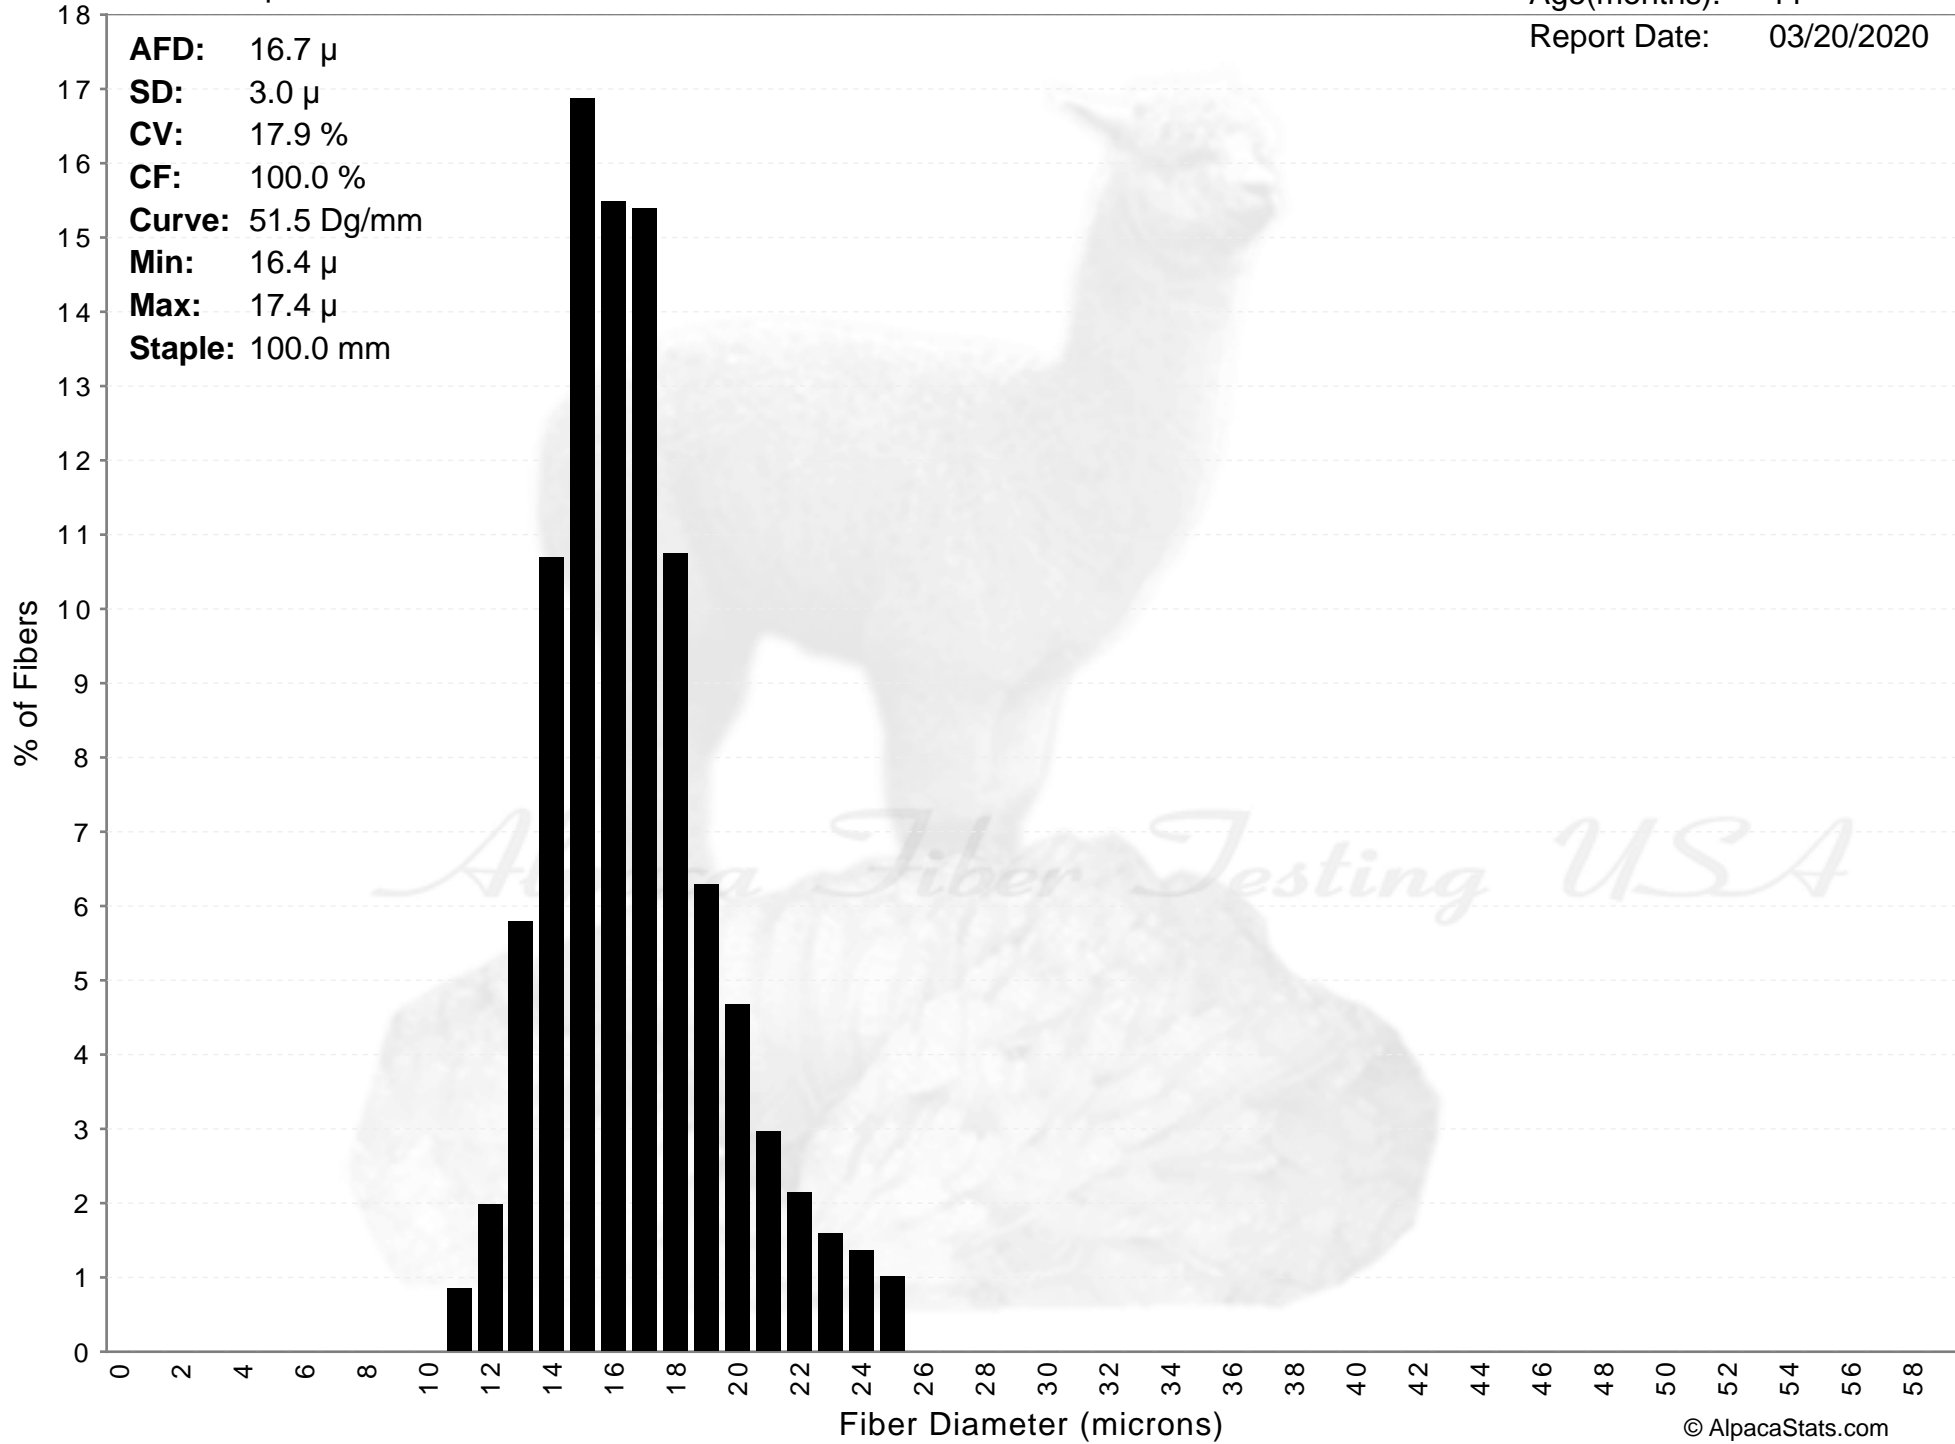

Adaleen Alpacas

ADALEENS VELVET LACE

Age(months): 11
Report Date: 03/20/2020

AFD: 16.7 μ
SD: 3.0 μ
CV: 17.9 %
CF: 100.0 %
Curve: 51.5 Dg/mm
Min: 16.4 μ
Max: 17.4 μ
Staple: 100.0 mm

Adaleen Alpacas

ADALEENS VELVET LACE

Age(months): 11

Report Date: 03/20/2020

AFD: 16.7 μ
SD: 3.0 μ
CV: 17.9 %
CF: 100.0 %
Curve: 51.5 Dg/mm
Min: 16.4 μ
Max: 17.4 μ
Staple: 100.0 mm