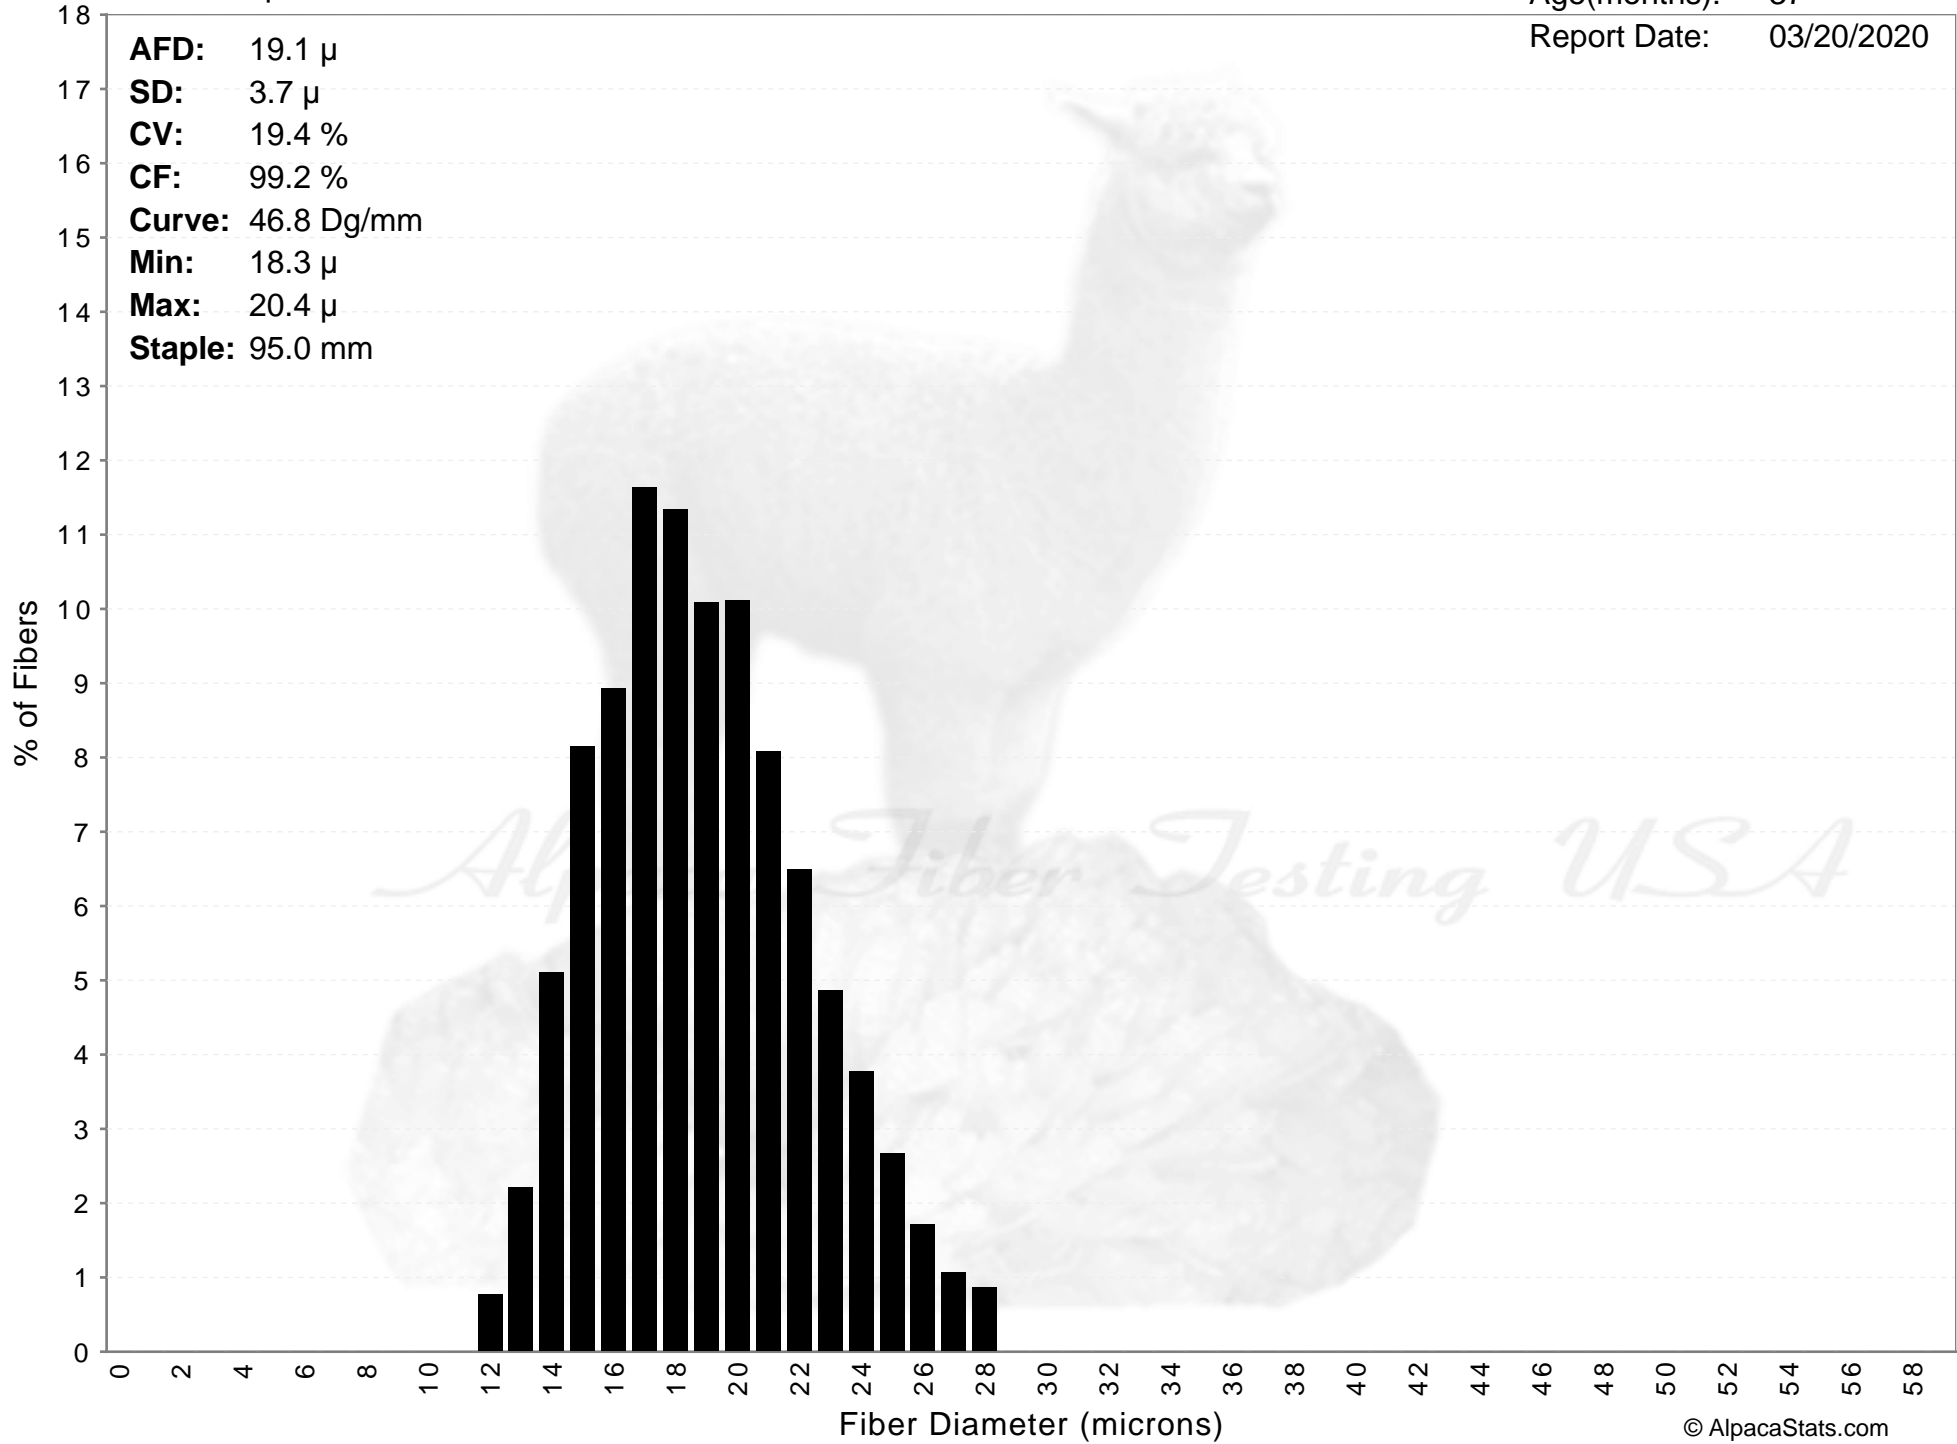

Adaleen Alpacas

PARAGON'S SONIC JET PACK

Age(months): 37
Report Date: 03/20/2020

AFD: 19.1 μ
SD: 3.7 μ
CV: 19.4 %
CF: 99.2 %
Curve: 46.8 Dg/mm
Min: 18.3 μ
Max: 20.4 μ
Staple: 95.0 mm

Adaleen Alpacas

PARAGON'S SONIC JET PACK

Age(months): 37

Report Date: 03/20/2020

AFD: 19.1 μ
SD: 3.7 μ
CV: 19.4 %
CF: 99.2 %
Curve: 46.8 Dg/mm
Min: 18.3 μ
Max: 20.4 μ
Staple: 95.0 mm

Alpaca Fiber Testing USA