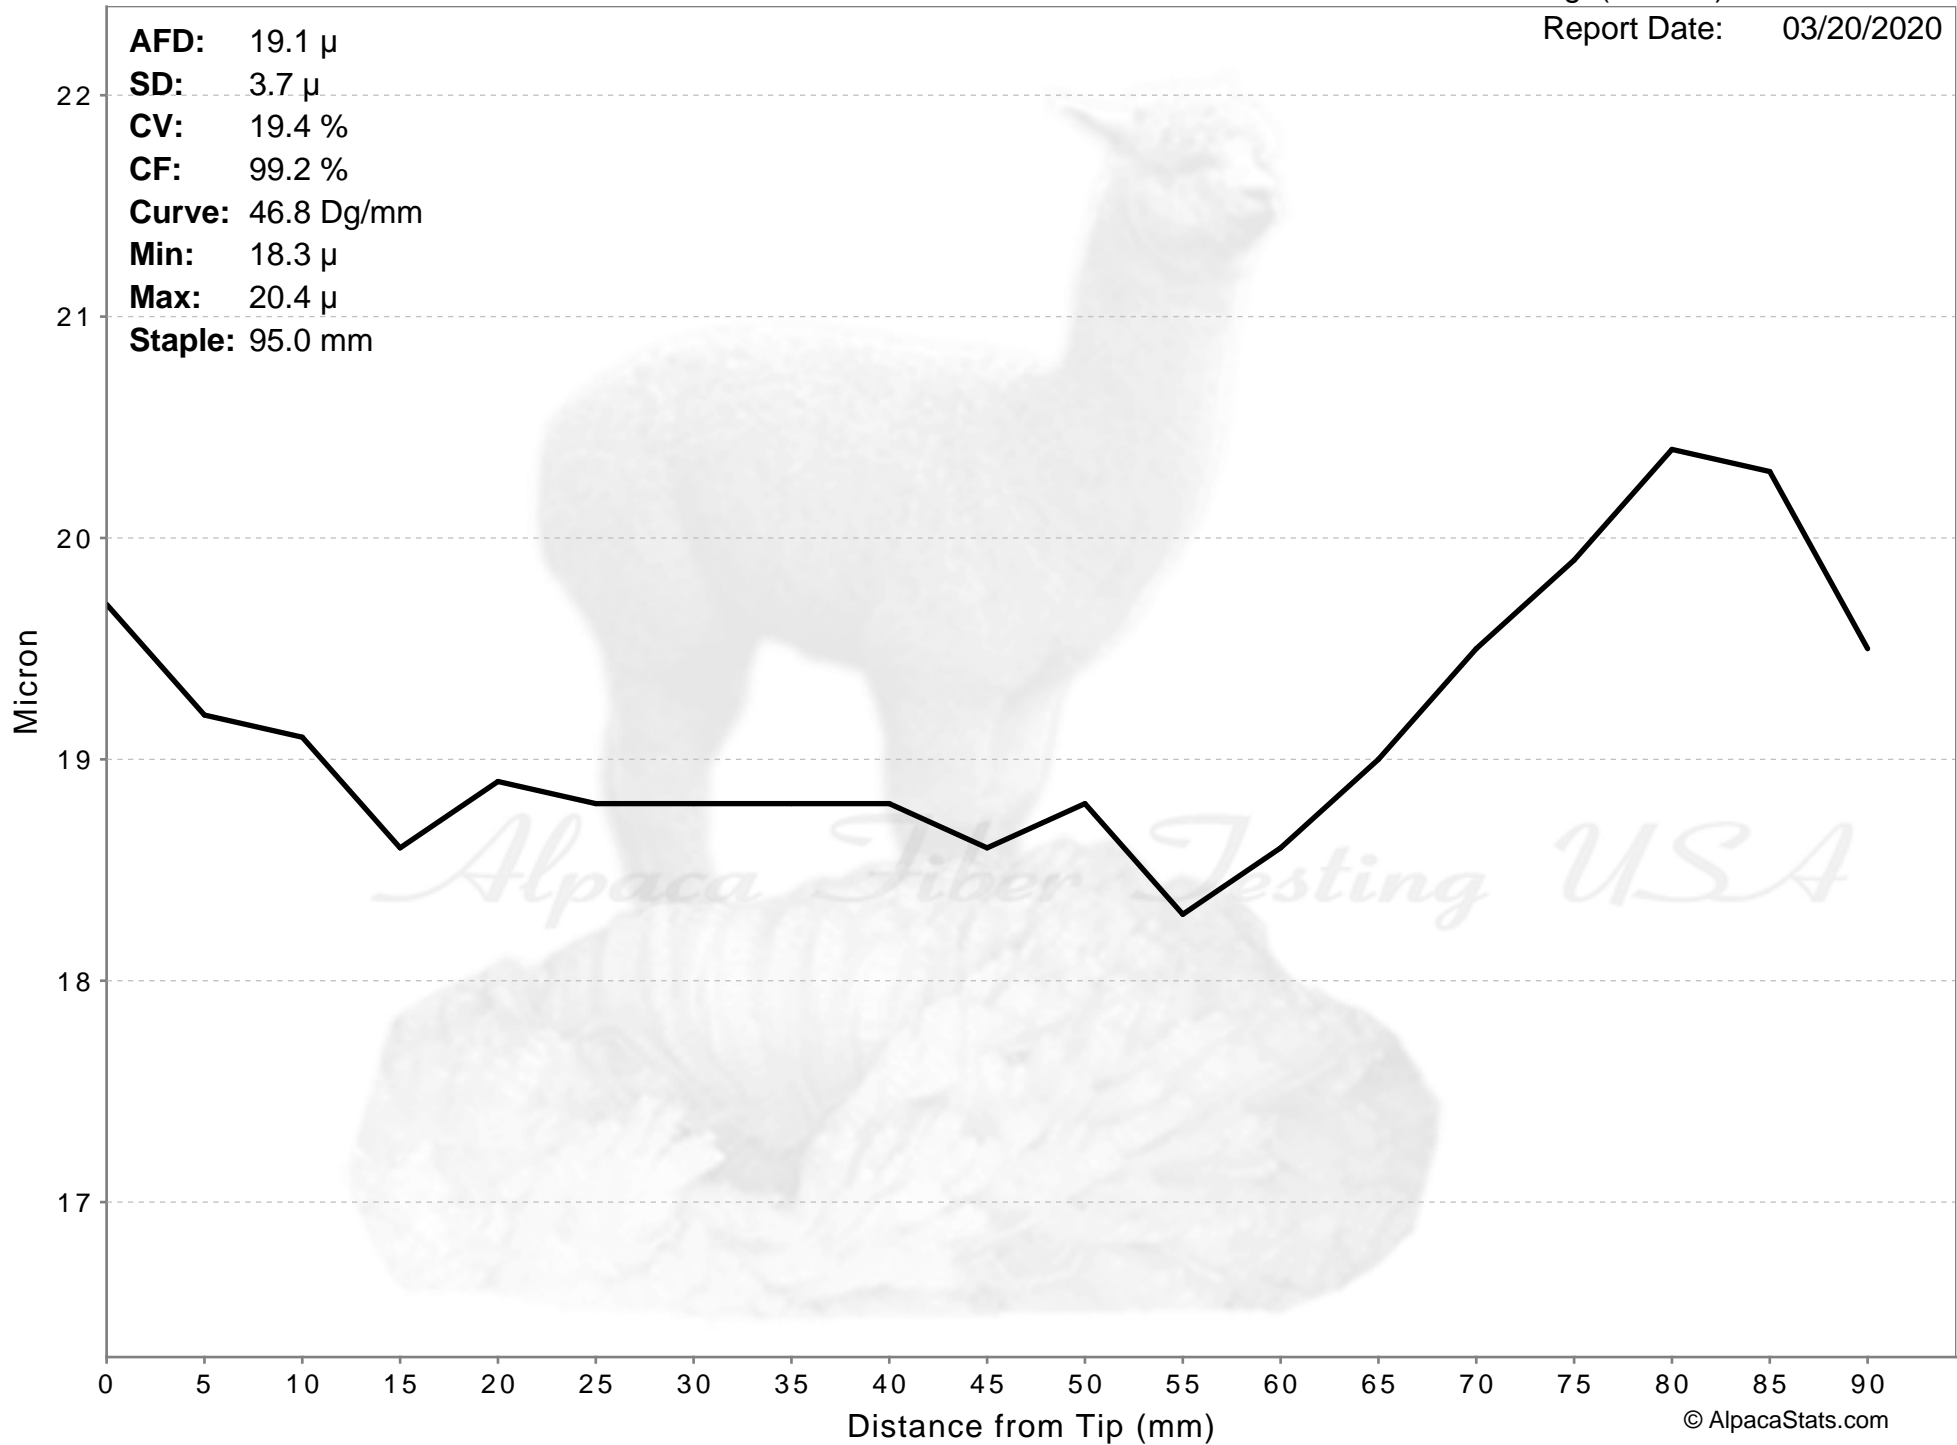

Adaleen Alpacas

PARAGON'S SONIC JET PACK

Age(months): 37
Report Date: 03/20/2020

AFD: 19.1 μ
SD: 3.7 μ
CV: 19.4 %
CF: 99.2 %
Curve: 46.8 Dg/mm
Min: 18.3 μ
Max: 20.4 μ
Staple: 95.0 mm

Adaleen Alpacas

PARAGON'S SONIC JET PACK

Age(months): 37

Report Date: 03/20/2020

AFD: 19.1 μ
SD: 3.7 μ
CV: 19.4 %
CF: 99.2 %
Curve: 46.8 Dg/mm
Min: 18.3 μ
Max: 20.4 μ
Staple: 95.0 mm

Alpaca Fiber Testing USA