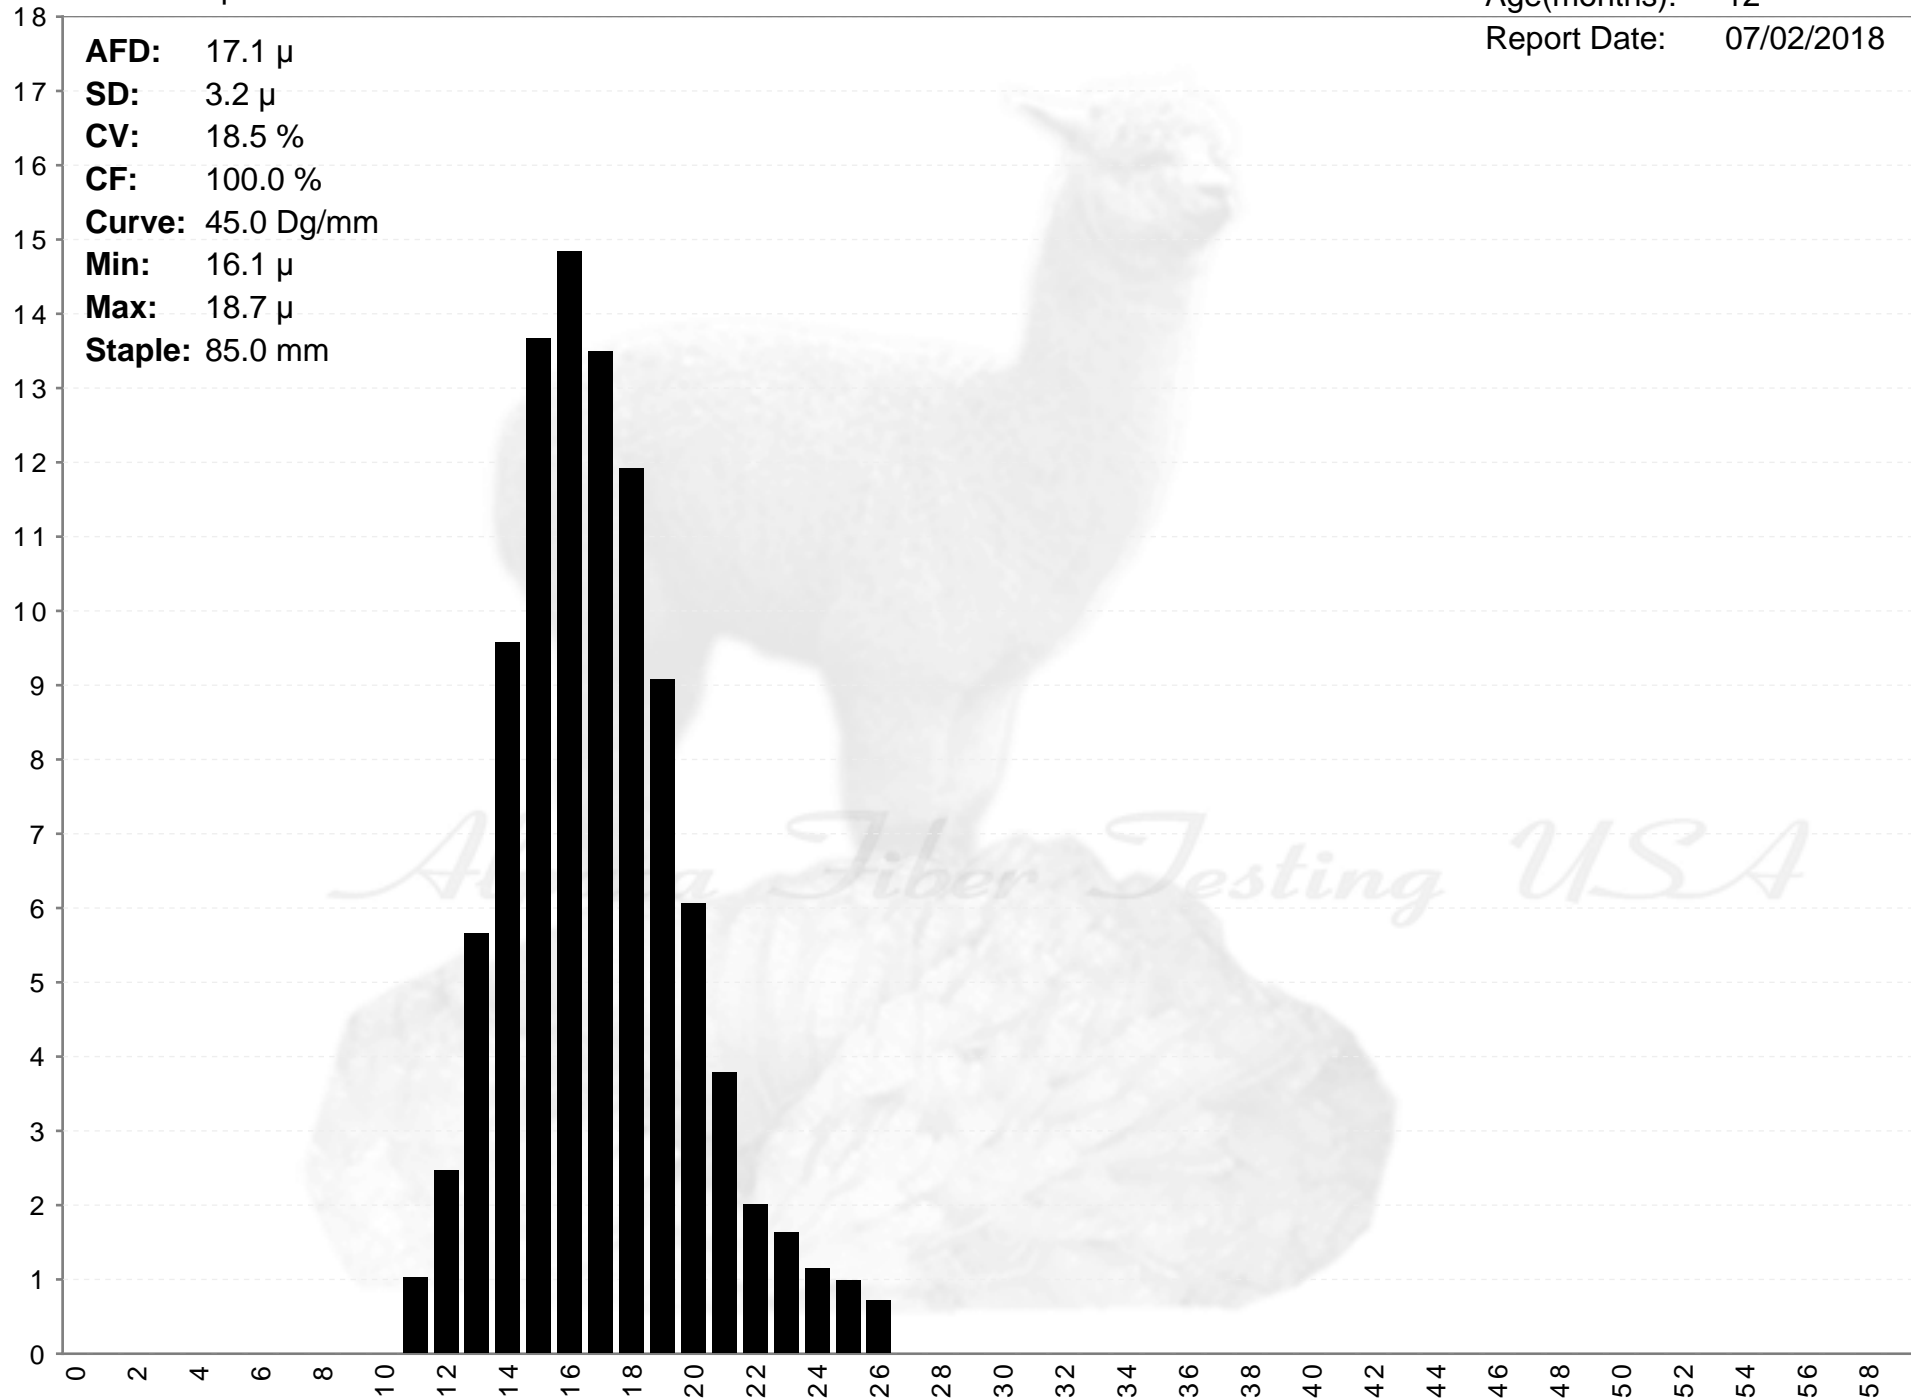

Adaleen Alpacas

ADALEEN'S ONE TIME DEAL

Age(months): 12
Report Date: 07/02/2018

AFD: 17.1 μ
SD: 3.2 μ
CV: 18.5 %
CF: 100.0 %
Curve: 45.0 Dg/mm
Min: 16.1 μ
Max: 18.7 μ
Staple: 85.0 mm

% of Fibers

Fiber Diameter (microns)

Adaleen Alpacas

ADALEEN'S ONE TIME DEAL

Age(months): 12

Report Date: 07/02/2018

AFD: 17.1 μ
SD: 3.2 μ
CV: 18.5 %
CF: 100.0 %
Curve: 45.0 Dg/mm
Min: 16.1 μ
Max: 18.7 μ
Staple: 85.0 mm