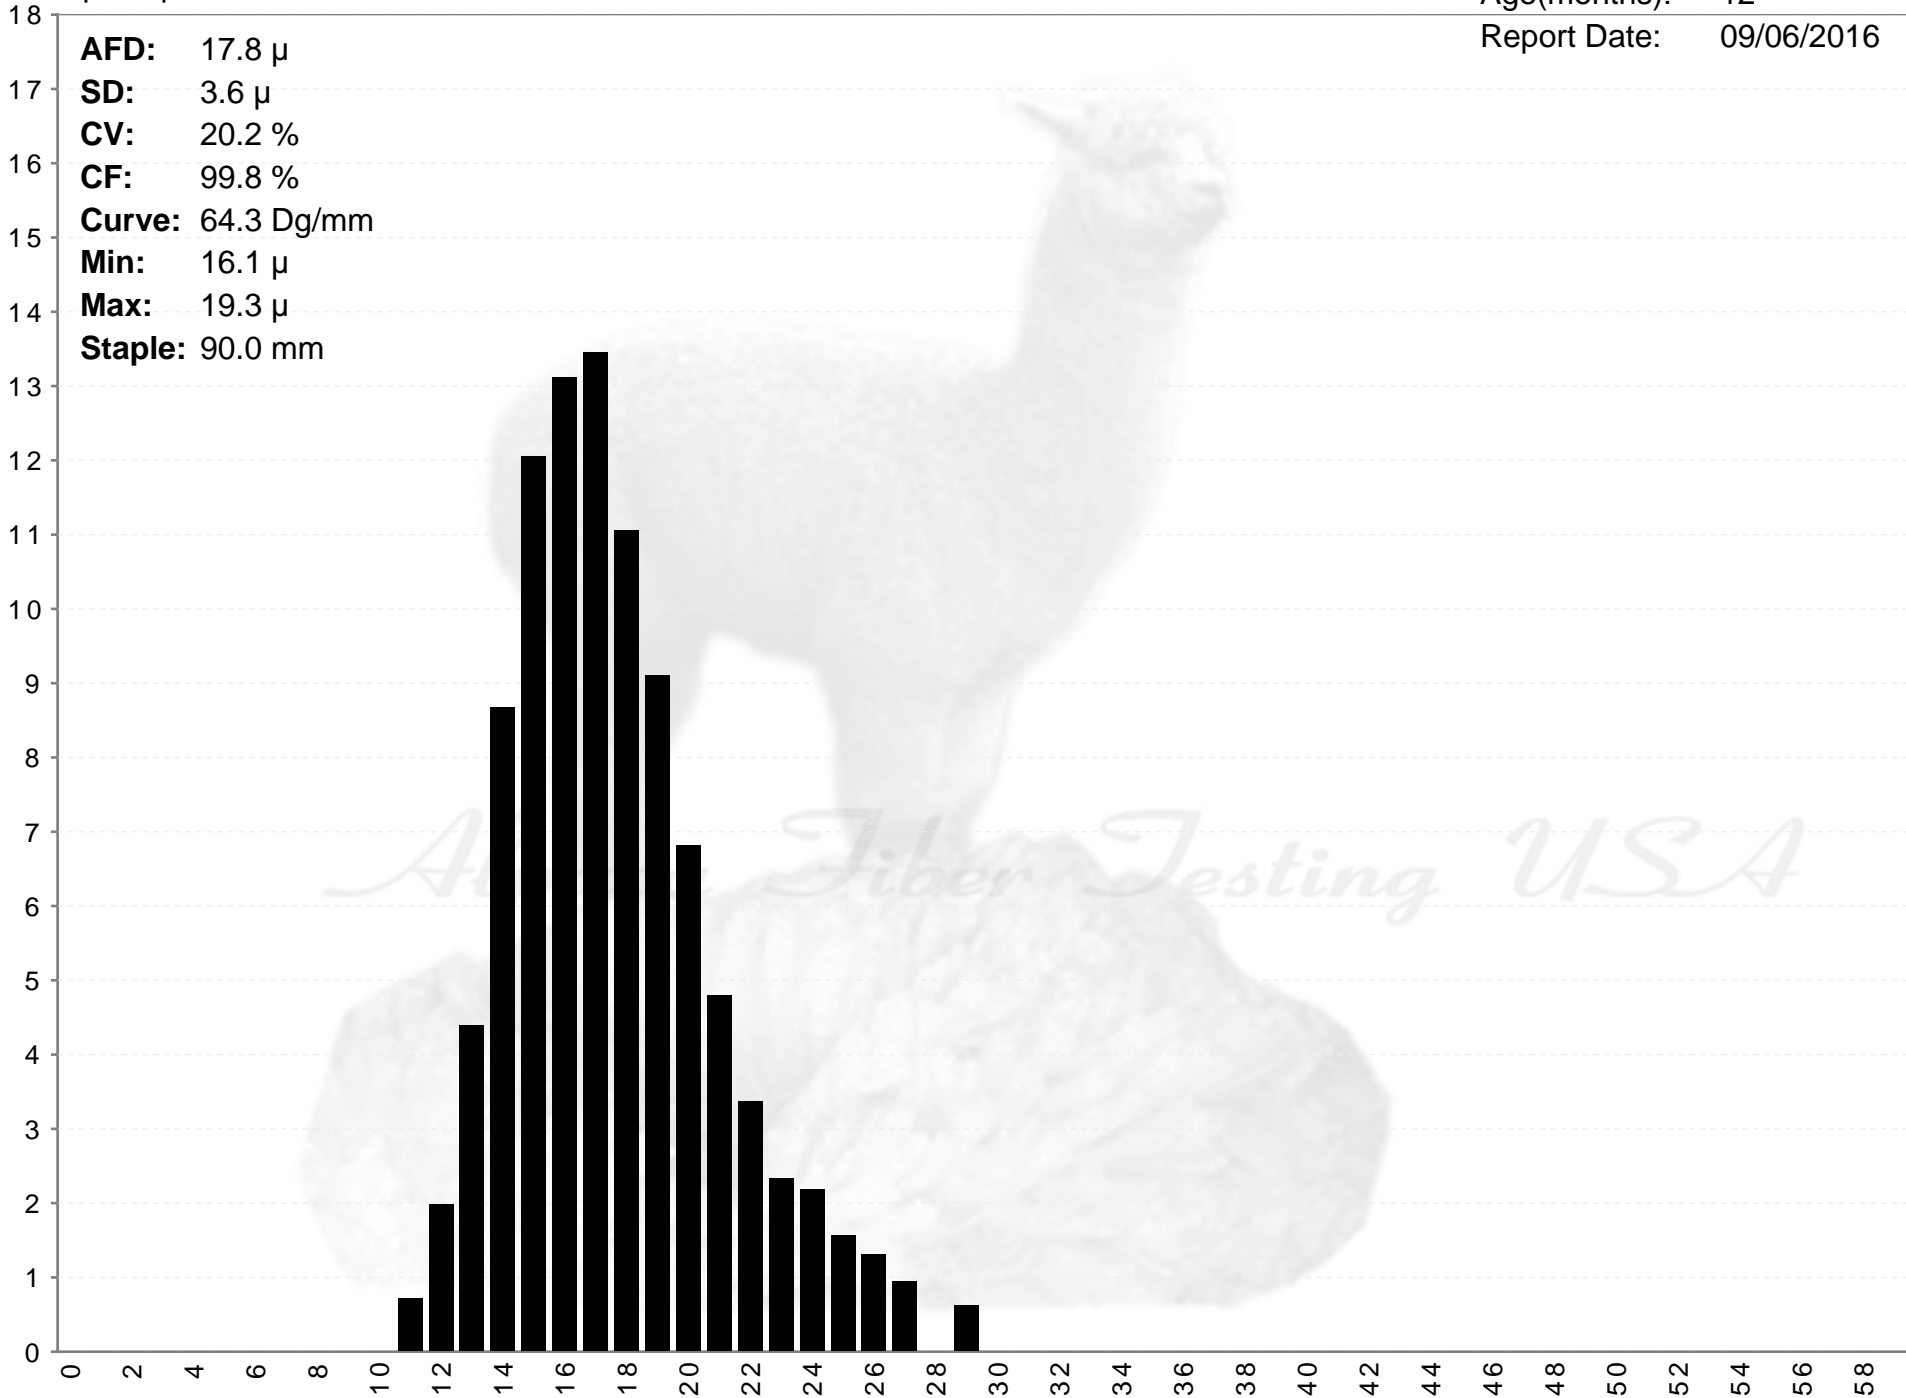

Epic Alpacas

LUTAU

Age(months): 12
Report Date: 09/06/2016

AFD: 17.8 μ
SD: 3.6 μ
CV: 20.2 %
CF: 99.8 %
Curve: 64.3 Dg/mm
Min: 16.1 μ
Max: 19.3 μ
Staple: 90.0 mm

% of Fibers

Fiber Diameter (microns)

Epic Alpacas

LUTAU

Age(months): 12

Report Date: 09/06/2016

AFD: 17.8 μ
SD: 3.6 μ
CV: 20.2 %
CF: 99.8 %
Curve: 64.3 Dg/mm
Min: 16.1 μ
Max: 19.3 μ
Staple: 90.0 mm