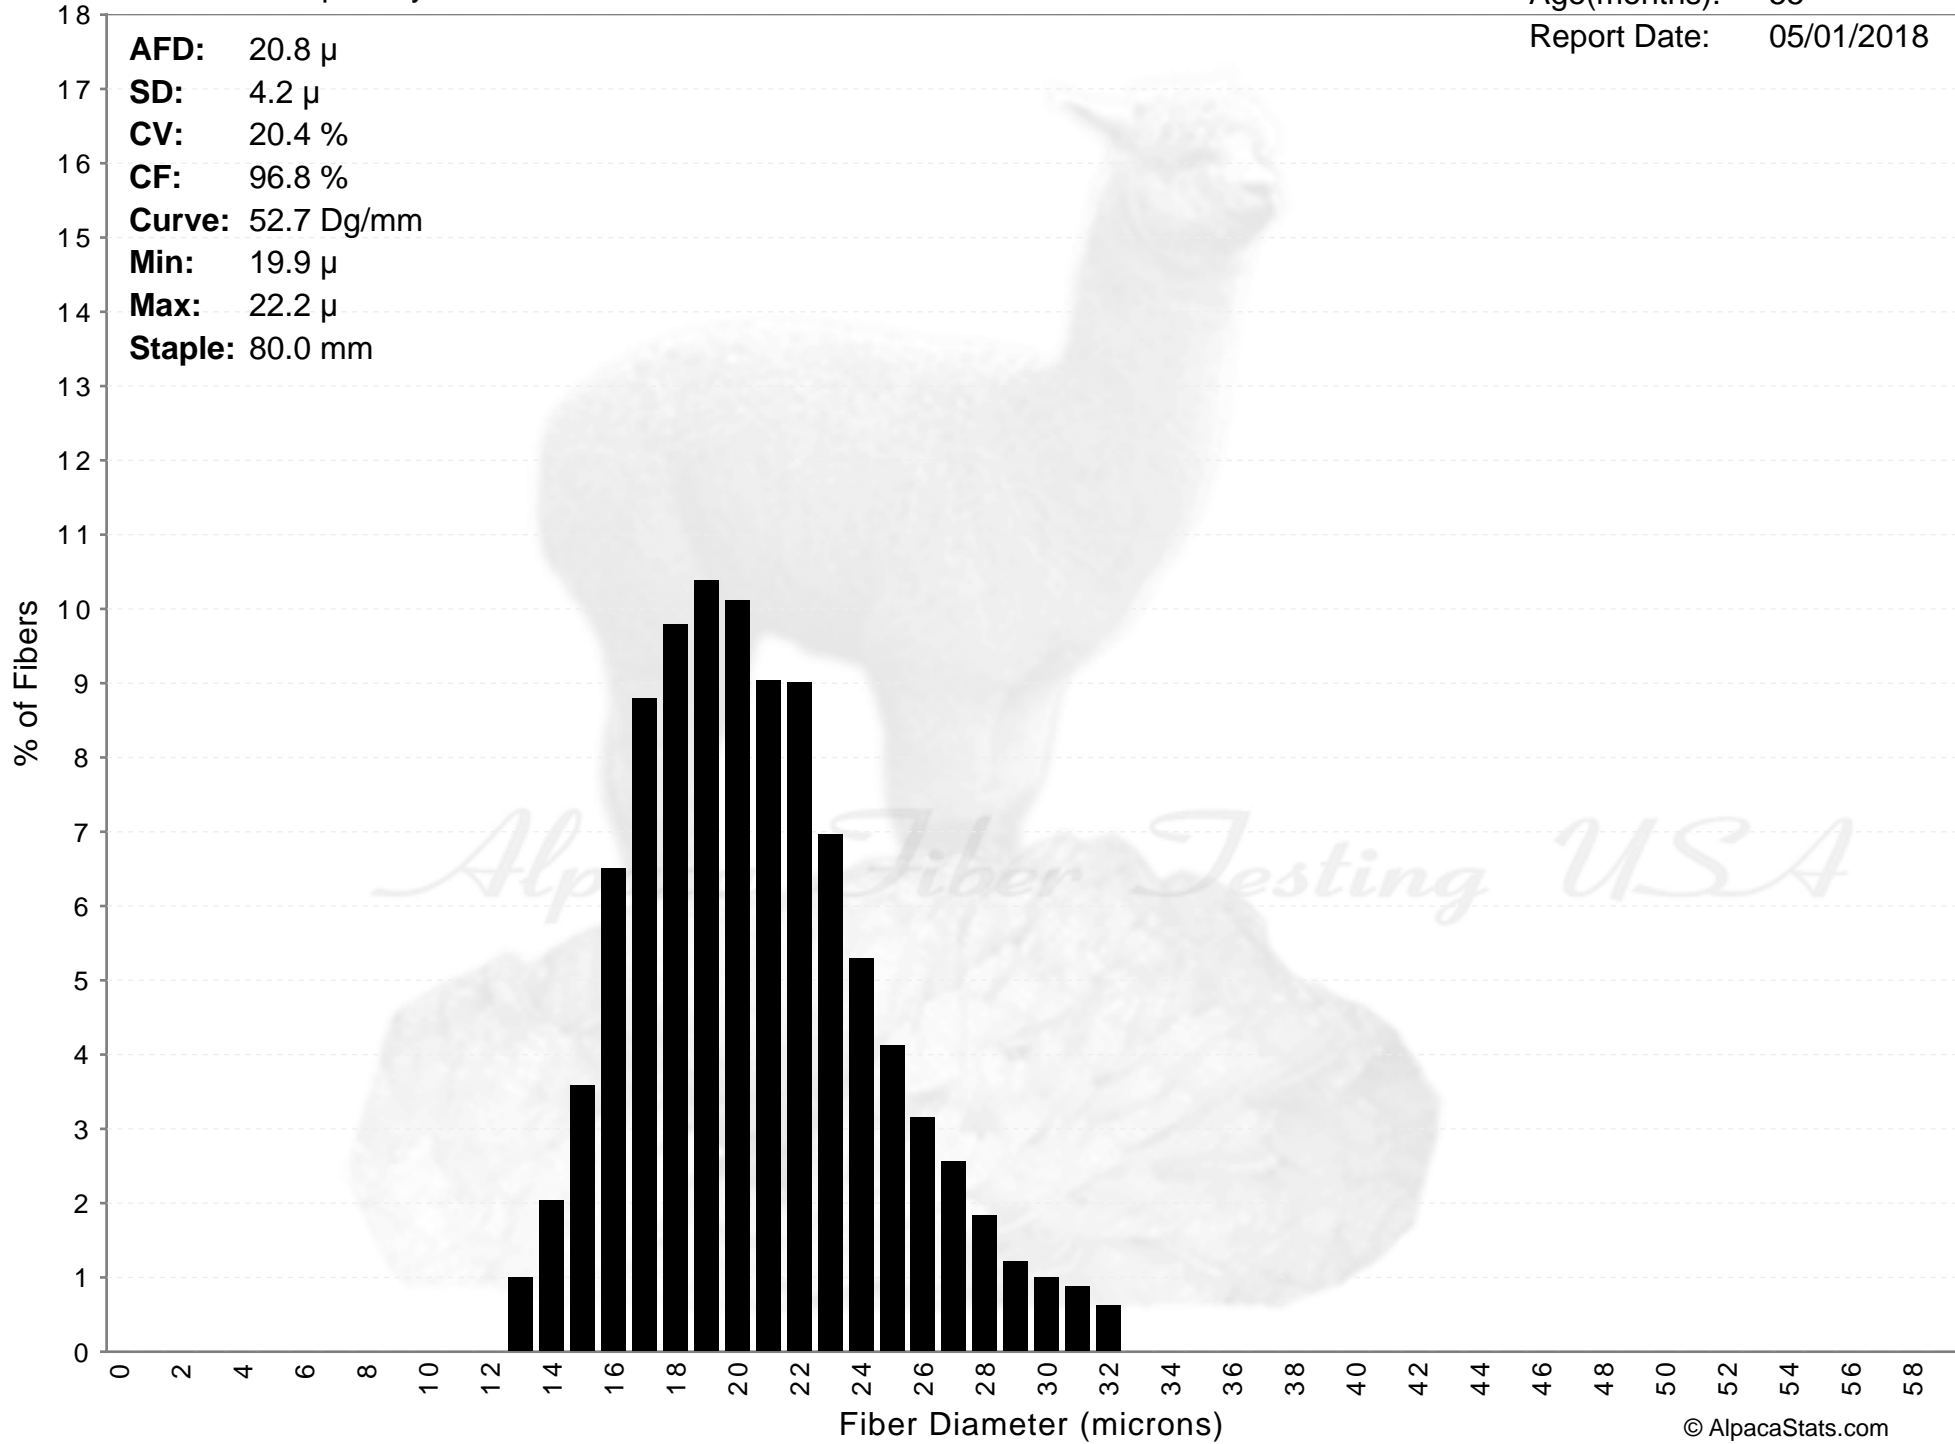

Heart & Soul Spinnery

BELLADONNA

Age(months): 55
Report Date: 05/01/2018

AFD: 20.8 μ
SD: 4.2 μ
CV: 20.4 %
CF: 96.8 %
Curve: 52.7 Dg/mm
Min: 19.9 μ
Max: 22.2 μ
Staple: 80.0 mm

BELLADONNA

AFD: 20.8 μ
SD: 4.2 μ
CV: 20.4 %
CF: 96.8 %
Curve: 52.7 Dg/mm
Min: 19.9 μ
Max: 22.2 μ
Staple: 80.0 mm