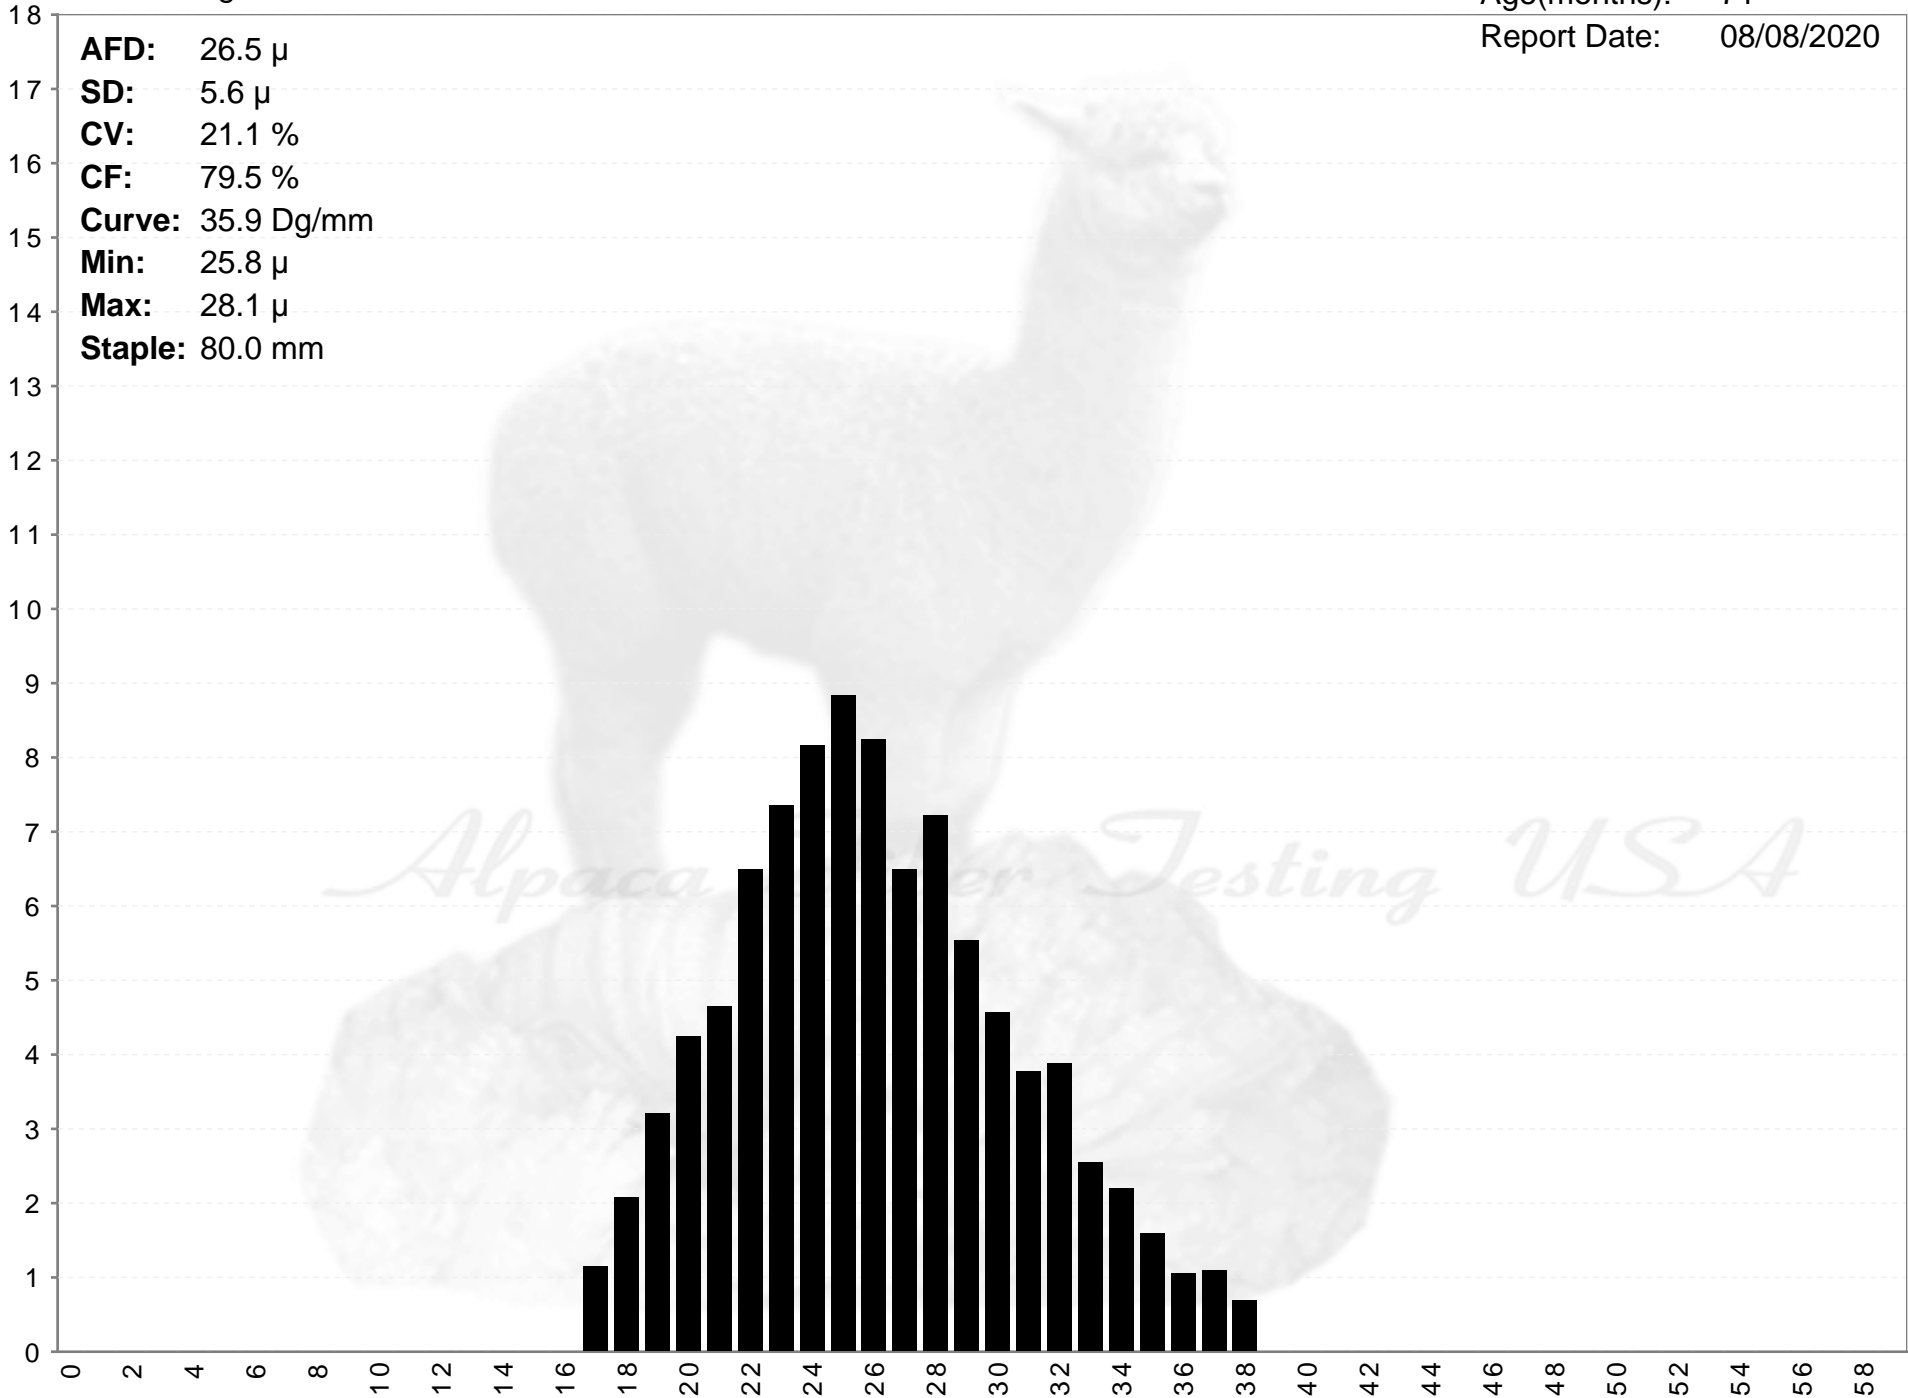

Walnut Ridge Acres

SKYY

Age(months): 71
Report Date: 08/08/2020

AFD: 26.5 μ
SD: 5.6 μ
CV: 21.1 %
CF: 79.5 %
Curve: 35.9 Dg/mm
Min: 25.8 μ
Max: 28.1 μ
Staple: 80.0 mm

% of Fibers

Alpaca Fiber Testing USA

AFD: 26.5 μ
SD: 5.6 μ
CV: 21.1 %
CF: 79.5 %
Curve: 35.9 Dg/mm
Min: 25.8 μ
Max: 28.1 μ
Staple: 80.0 mm

Alpaca Fiber Testing USA