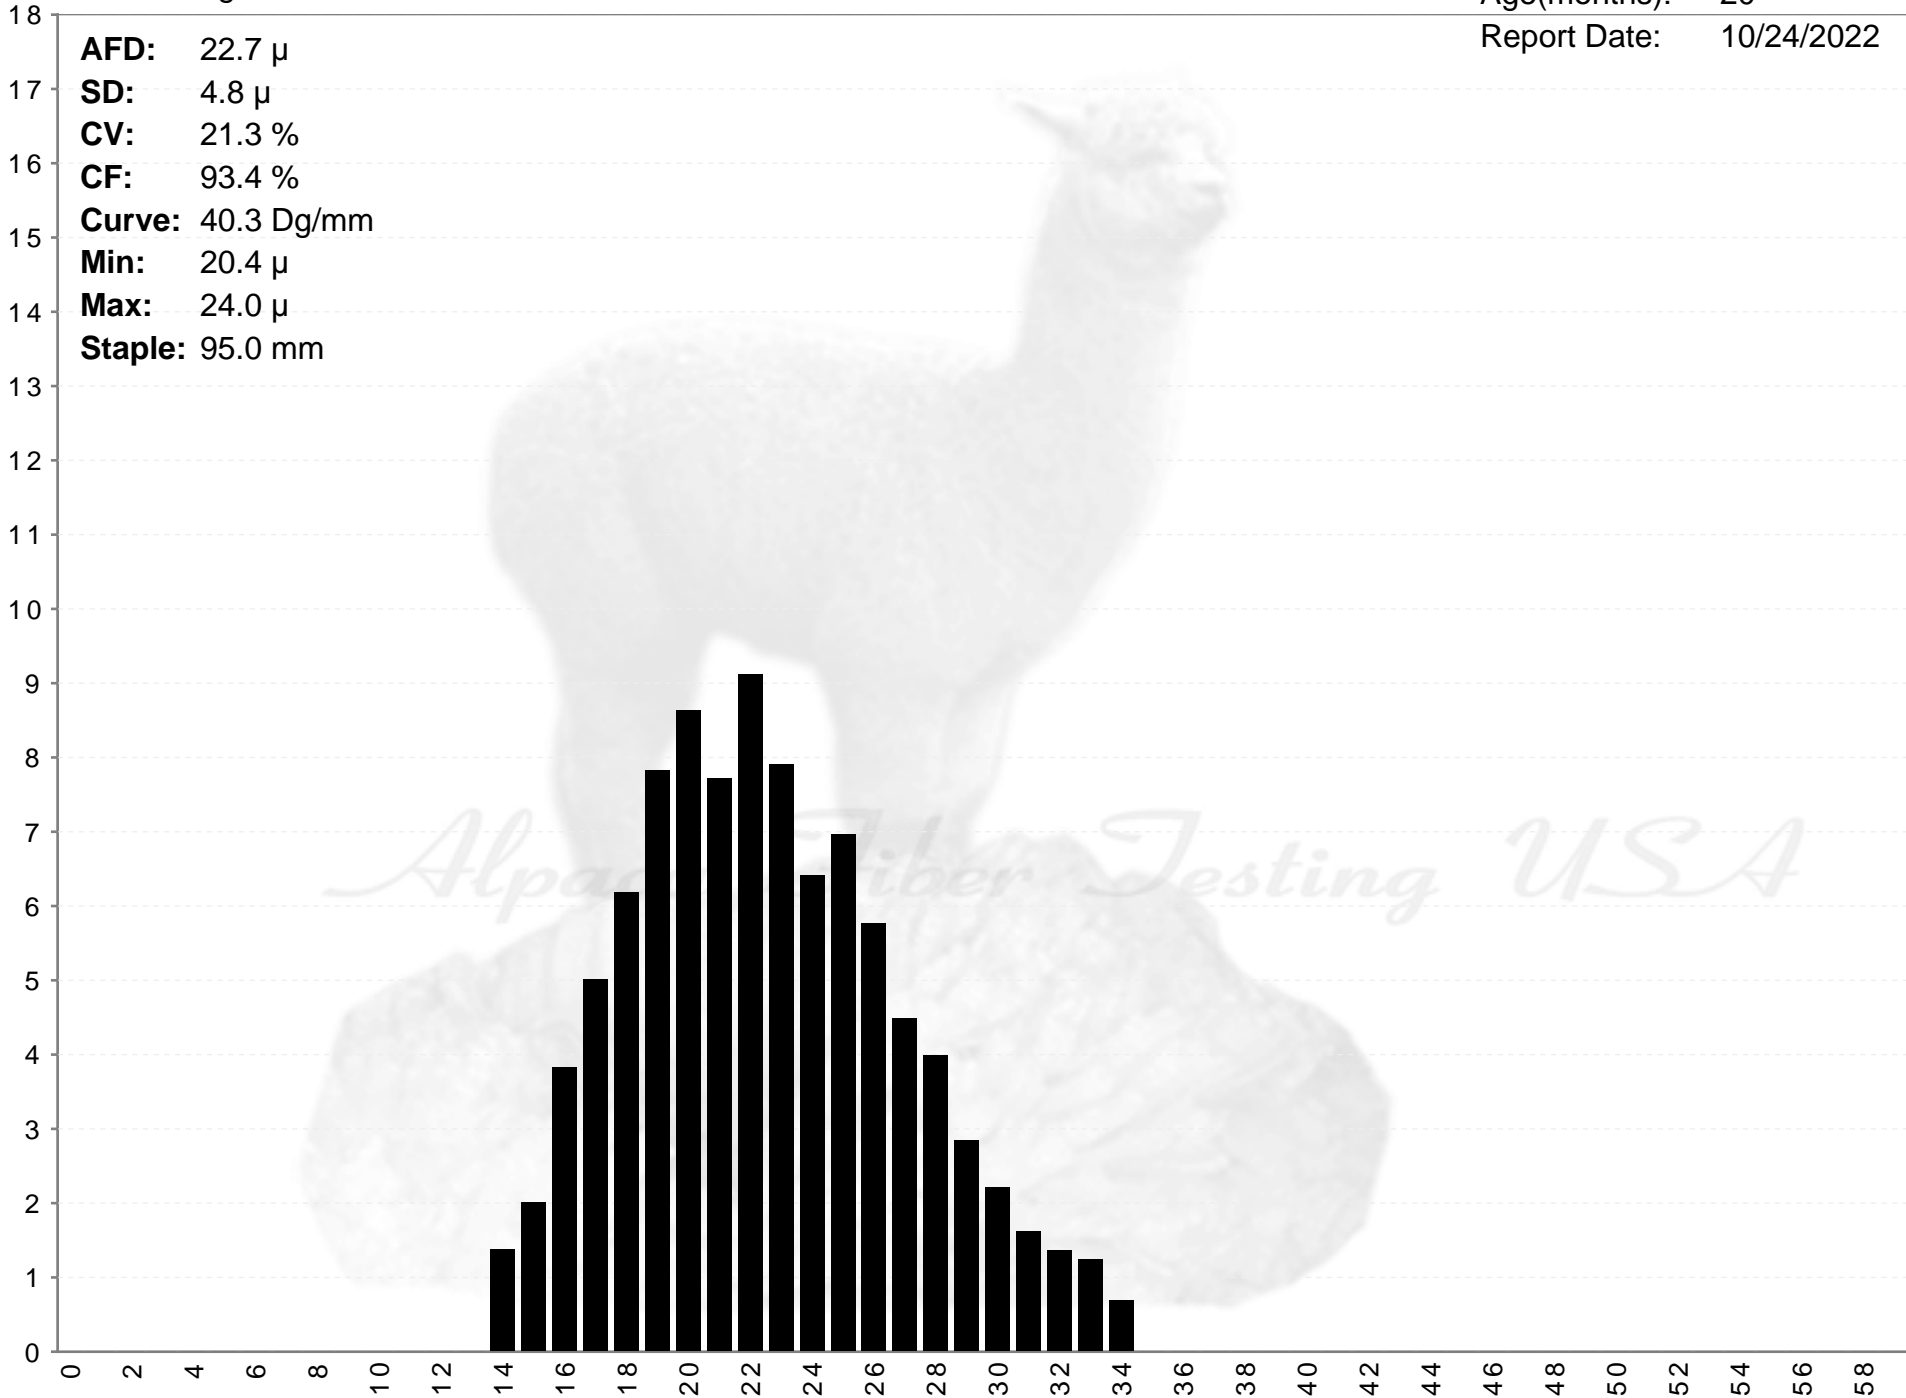

Walnut Ridge Acres

SUNDAE

Age(months): 20
Report Date: 10/24/2022

AFD: 22.7 μ
SD: 4.8 μ
CV: 21.3 %
CF: 93.4 %
Curve: 40.3 Dg/mm
Min: 20.4 μ
Max: 24.0 μ
Staple: 95.0 mm

% of Fibers

Alpaca Fiber Testing USA

Fiber Diameter (microns)