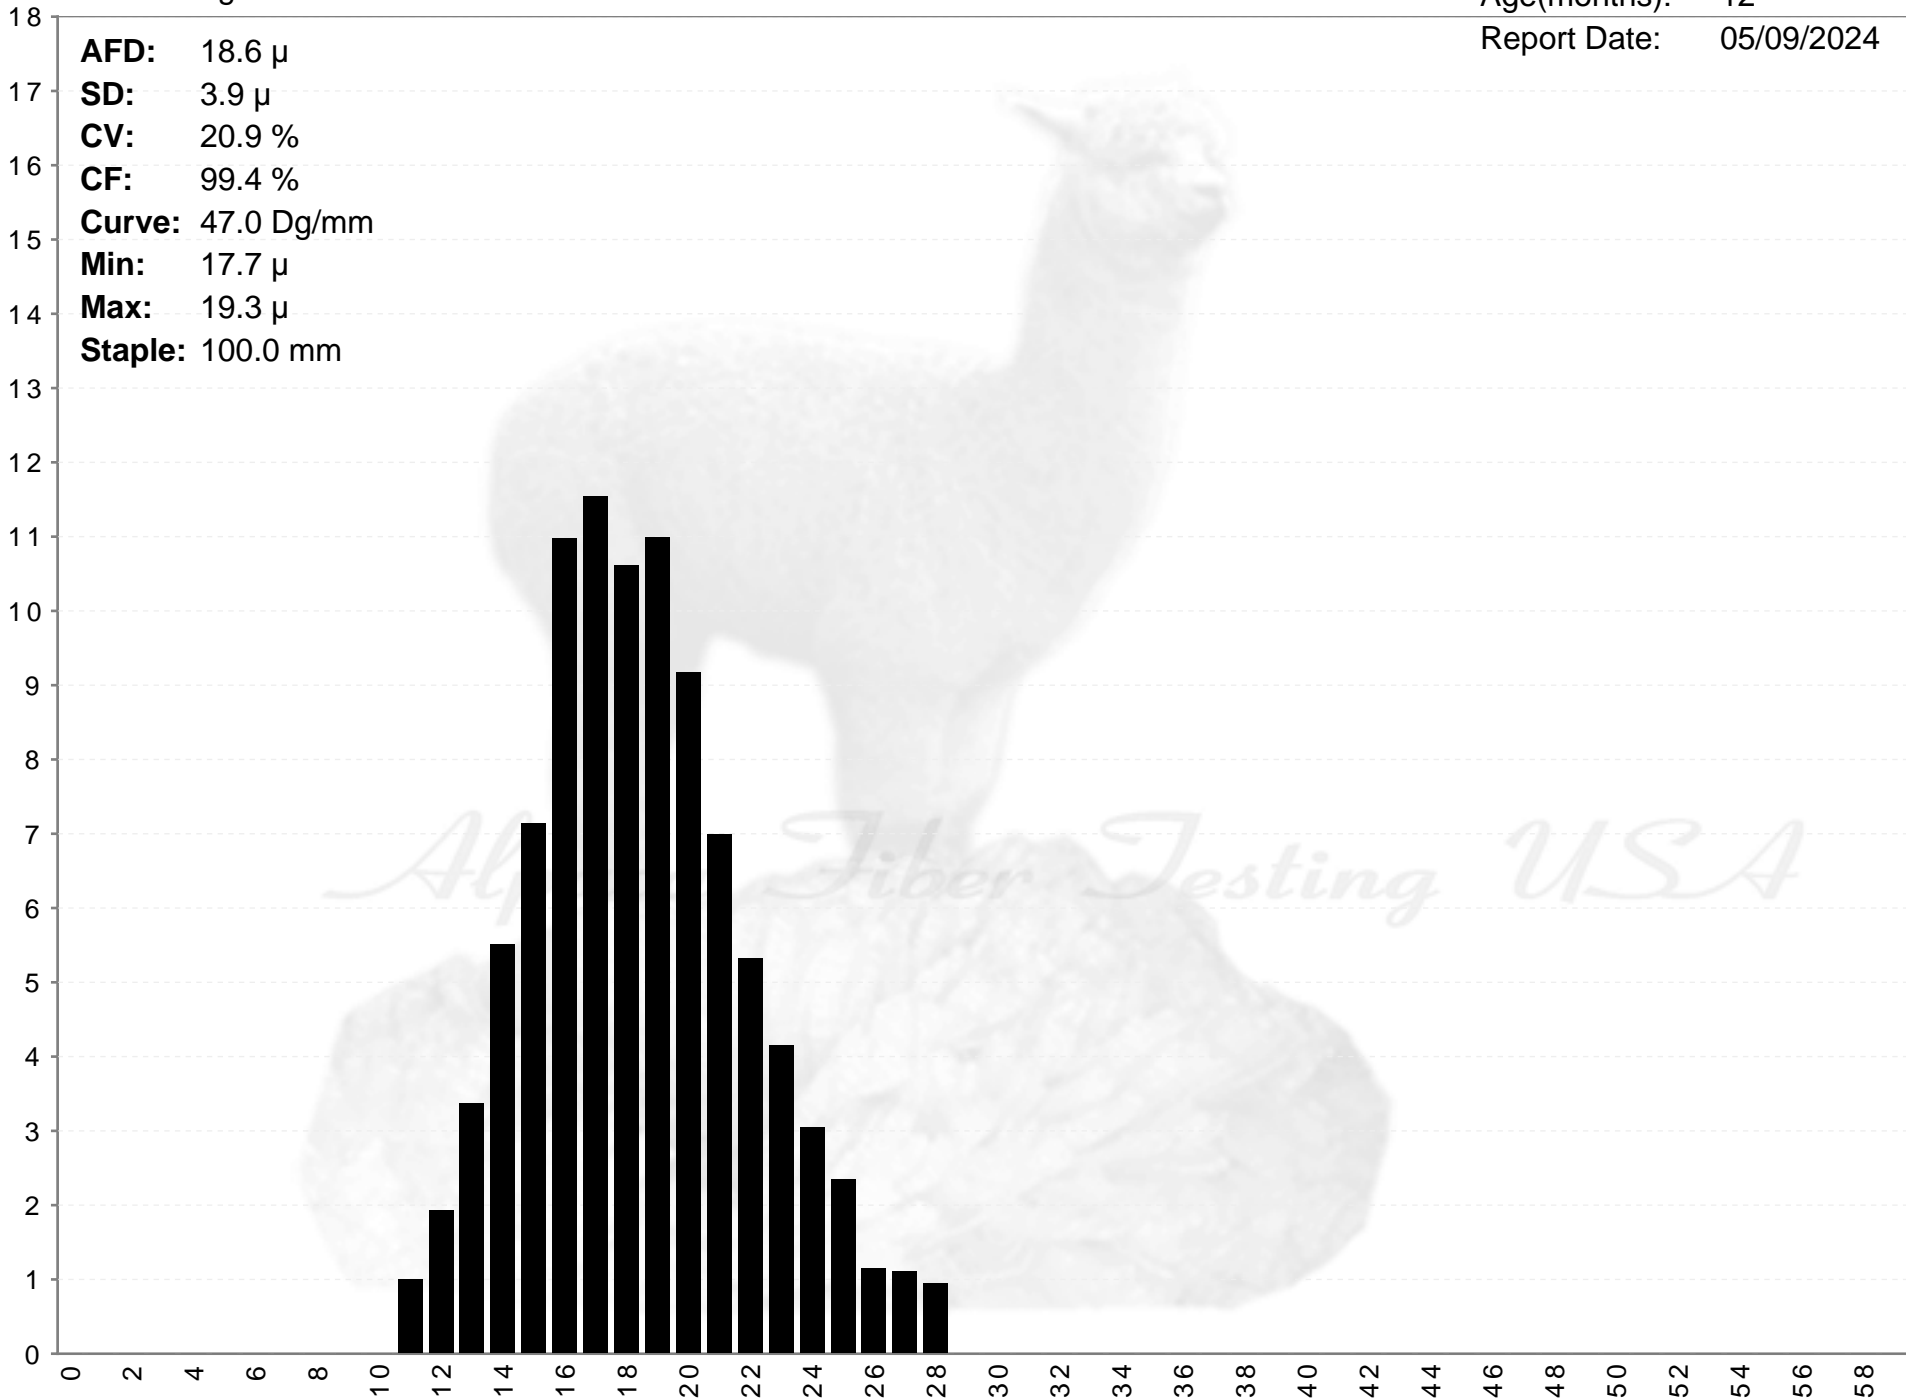

# MATEO MID

Age(months): 12  
Report Date: 05/09/2024

**AFD:** 18.6  $\mu$   
**SD:** 3.9  $\mu$   
**CV:** 20.9 %  
**CF:** 99.4 %  
**Curve:** 47.0 Dg/mm  
**Min:** 17.7  $\mu$   
**Max:** 19.3  $\mu$   
**Staple:** 100.0 mm

% of Fibers

Fiber Diameter (microns)